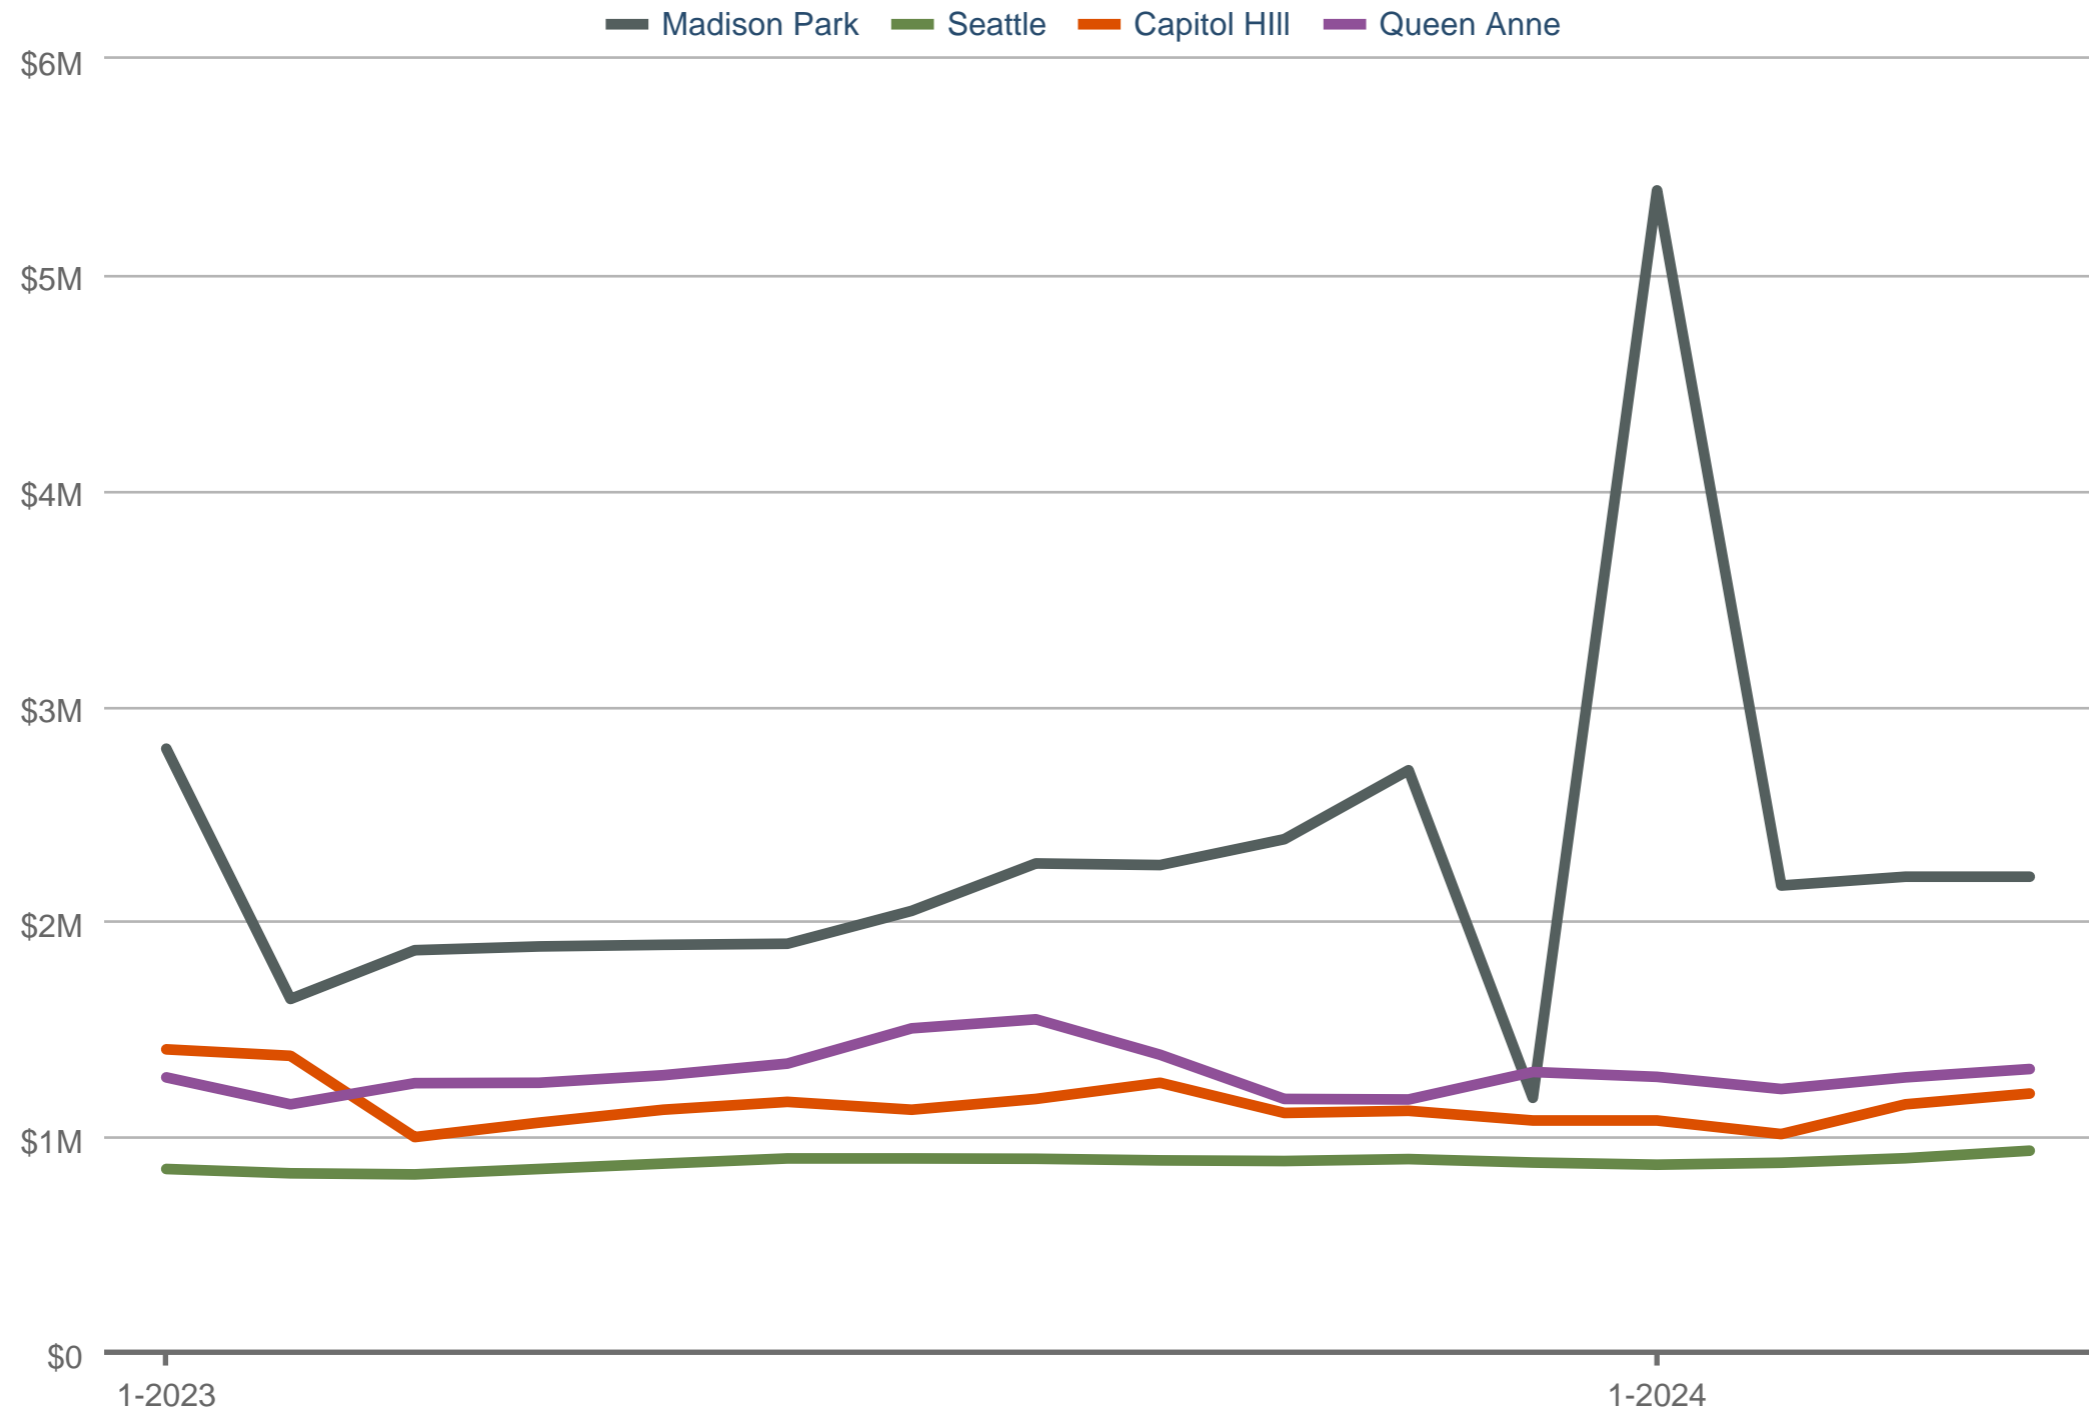

Median Sales Price

Madison Park* & Seattle & Capitol Hill* & Queen Anne*: Residential
Each data point is three months of activity. Data is from May 9, 2024.

* User-defined area. All data from Northwest Multiple Listing Service®. InfoSparks © 2024 ShowingTime.