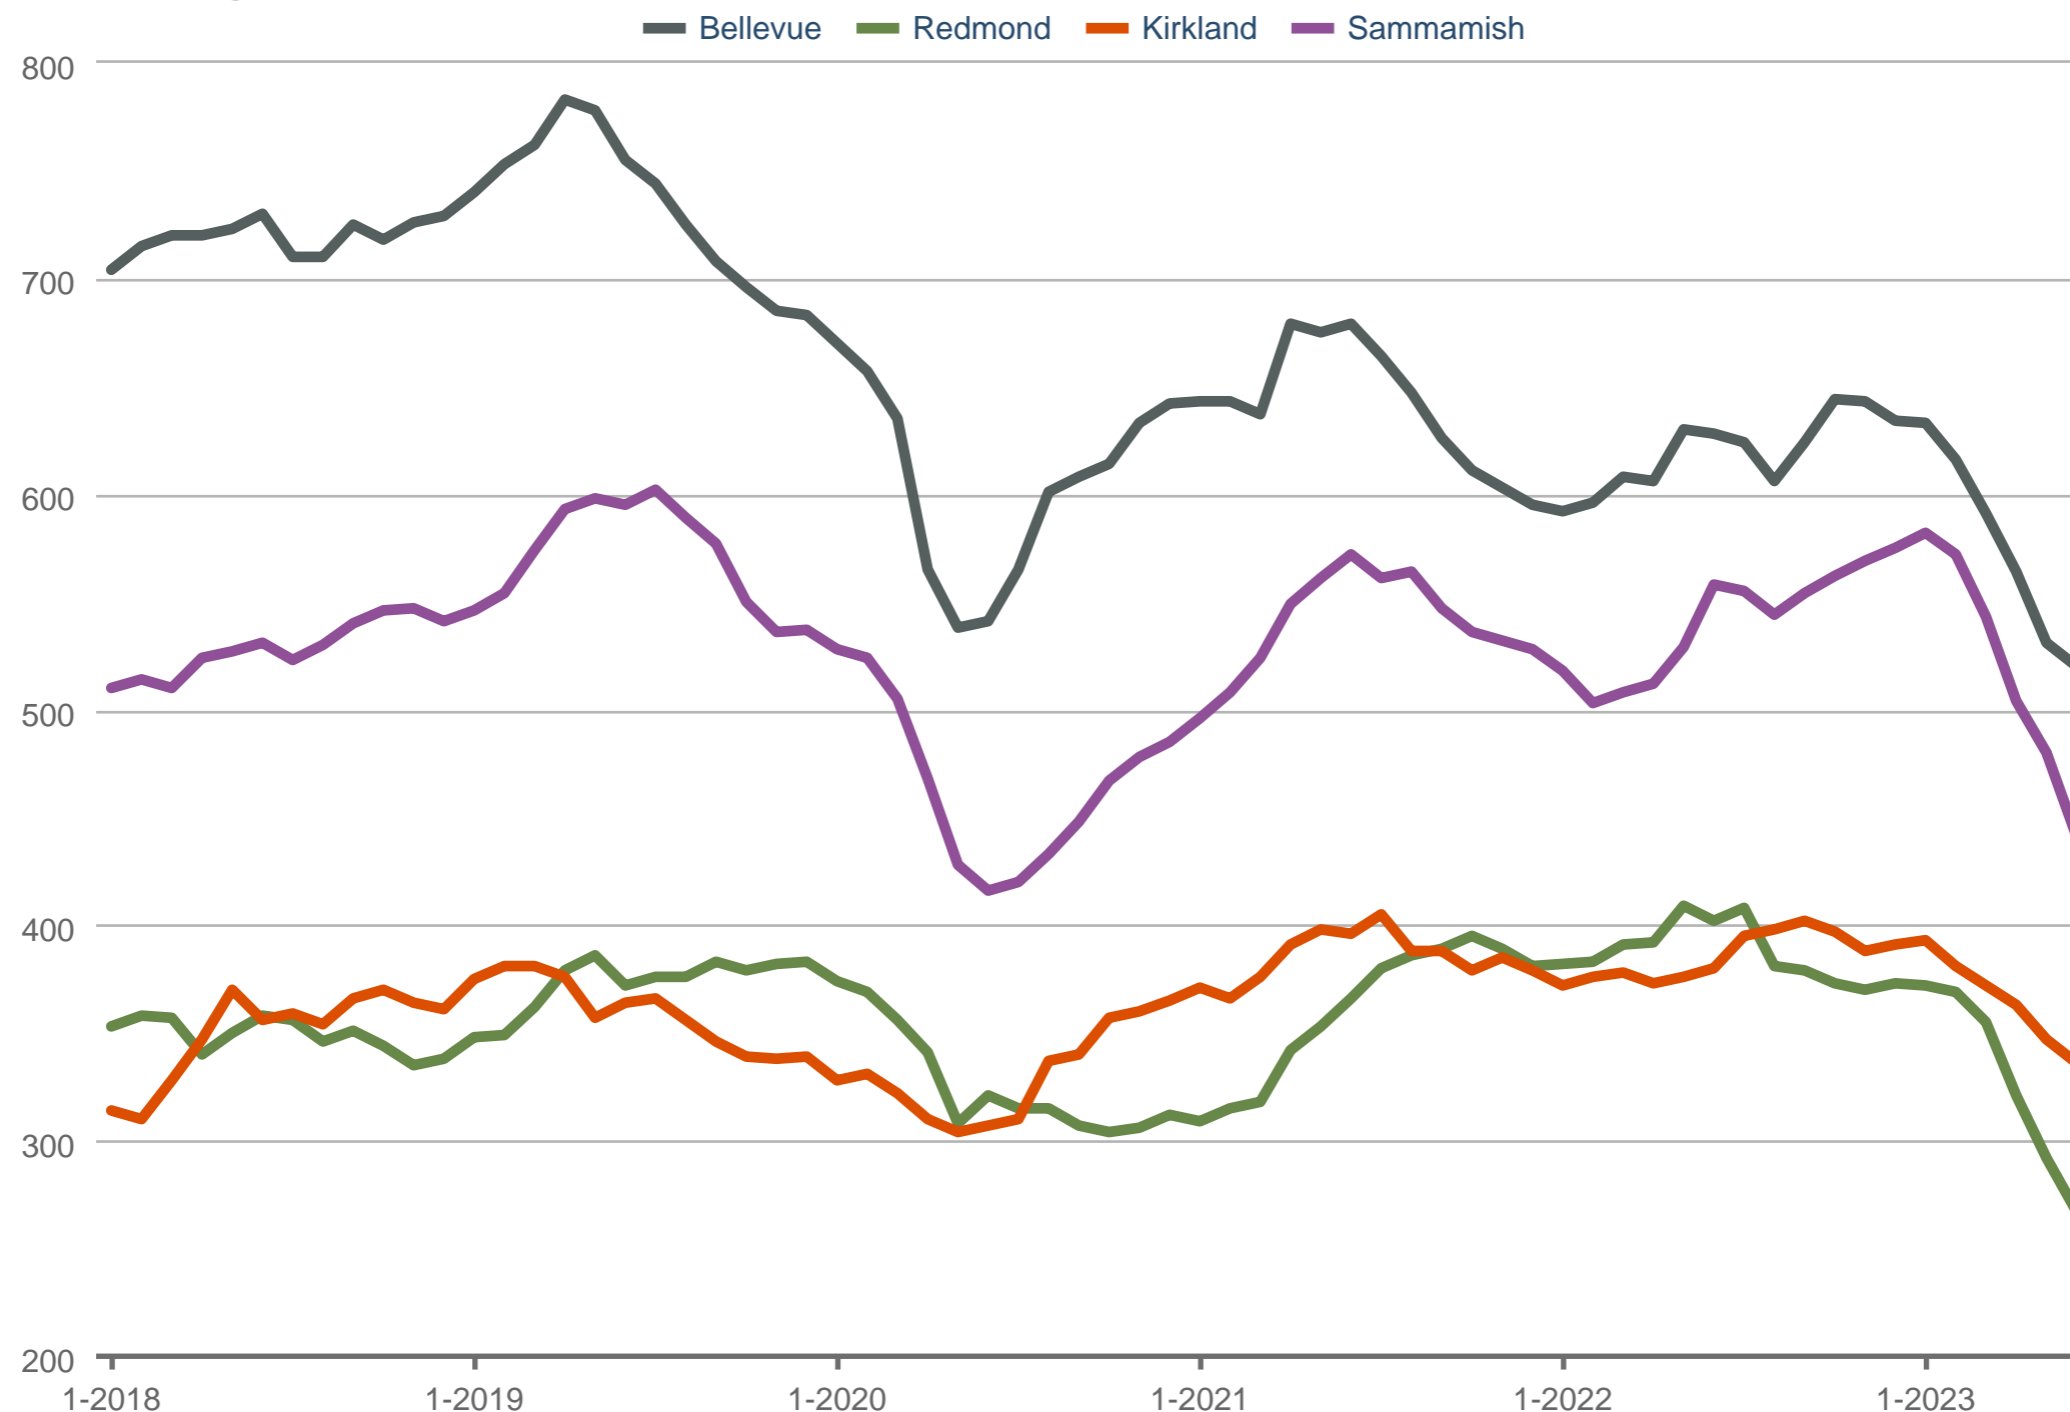

Irene Mendoza
Keller Williams Rlty Bellevue

Luxury, New Construction, and Investment Properties

Office: (206) 790-3312
Cell: (425) 454-0911 x3312
irene@irenemendozagroup.com
www.irenemendozagroup.com

NORTHWEST
MULTIPLE LISTING SERVICE

New Listings

Bellevue & Redmond & Kirkland & Sammamish: 4 Bedrooms or More, Previously Owned, Residential, 2,501 sq ft or More

Each data point is 12 months of activity. Data is from July 4, 2023.