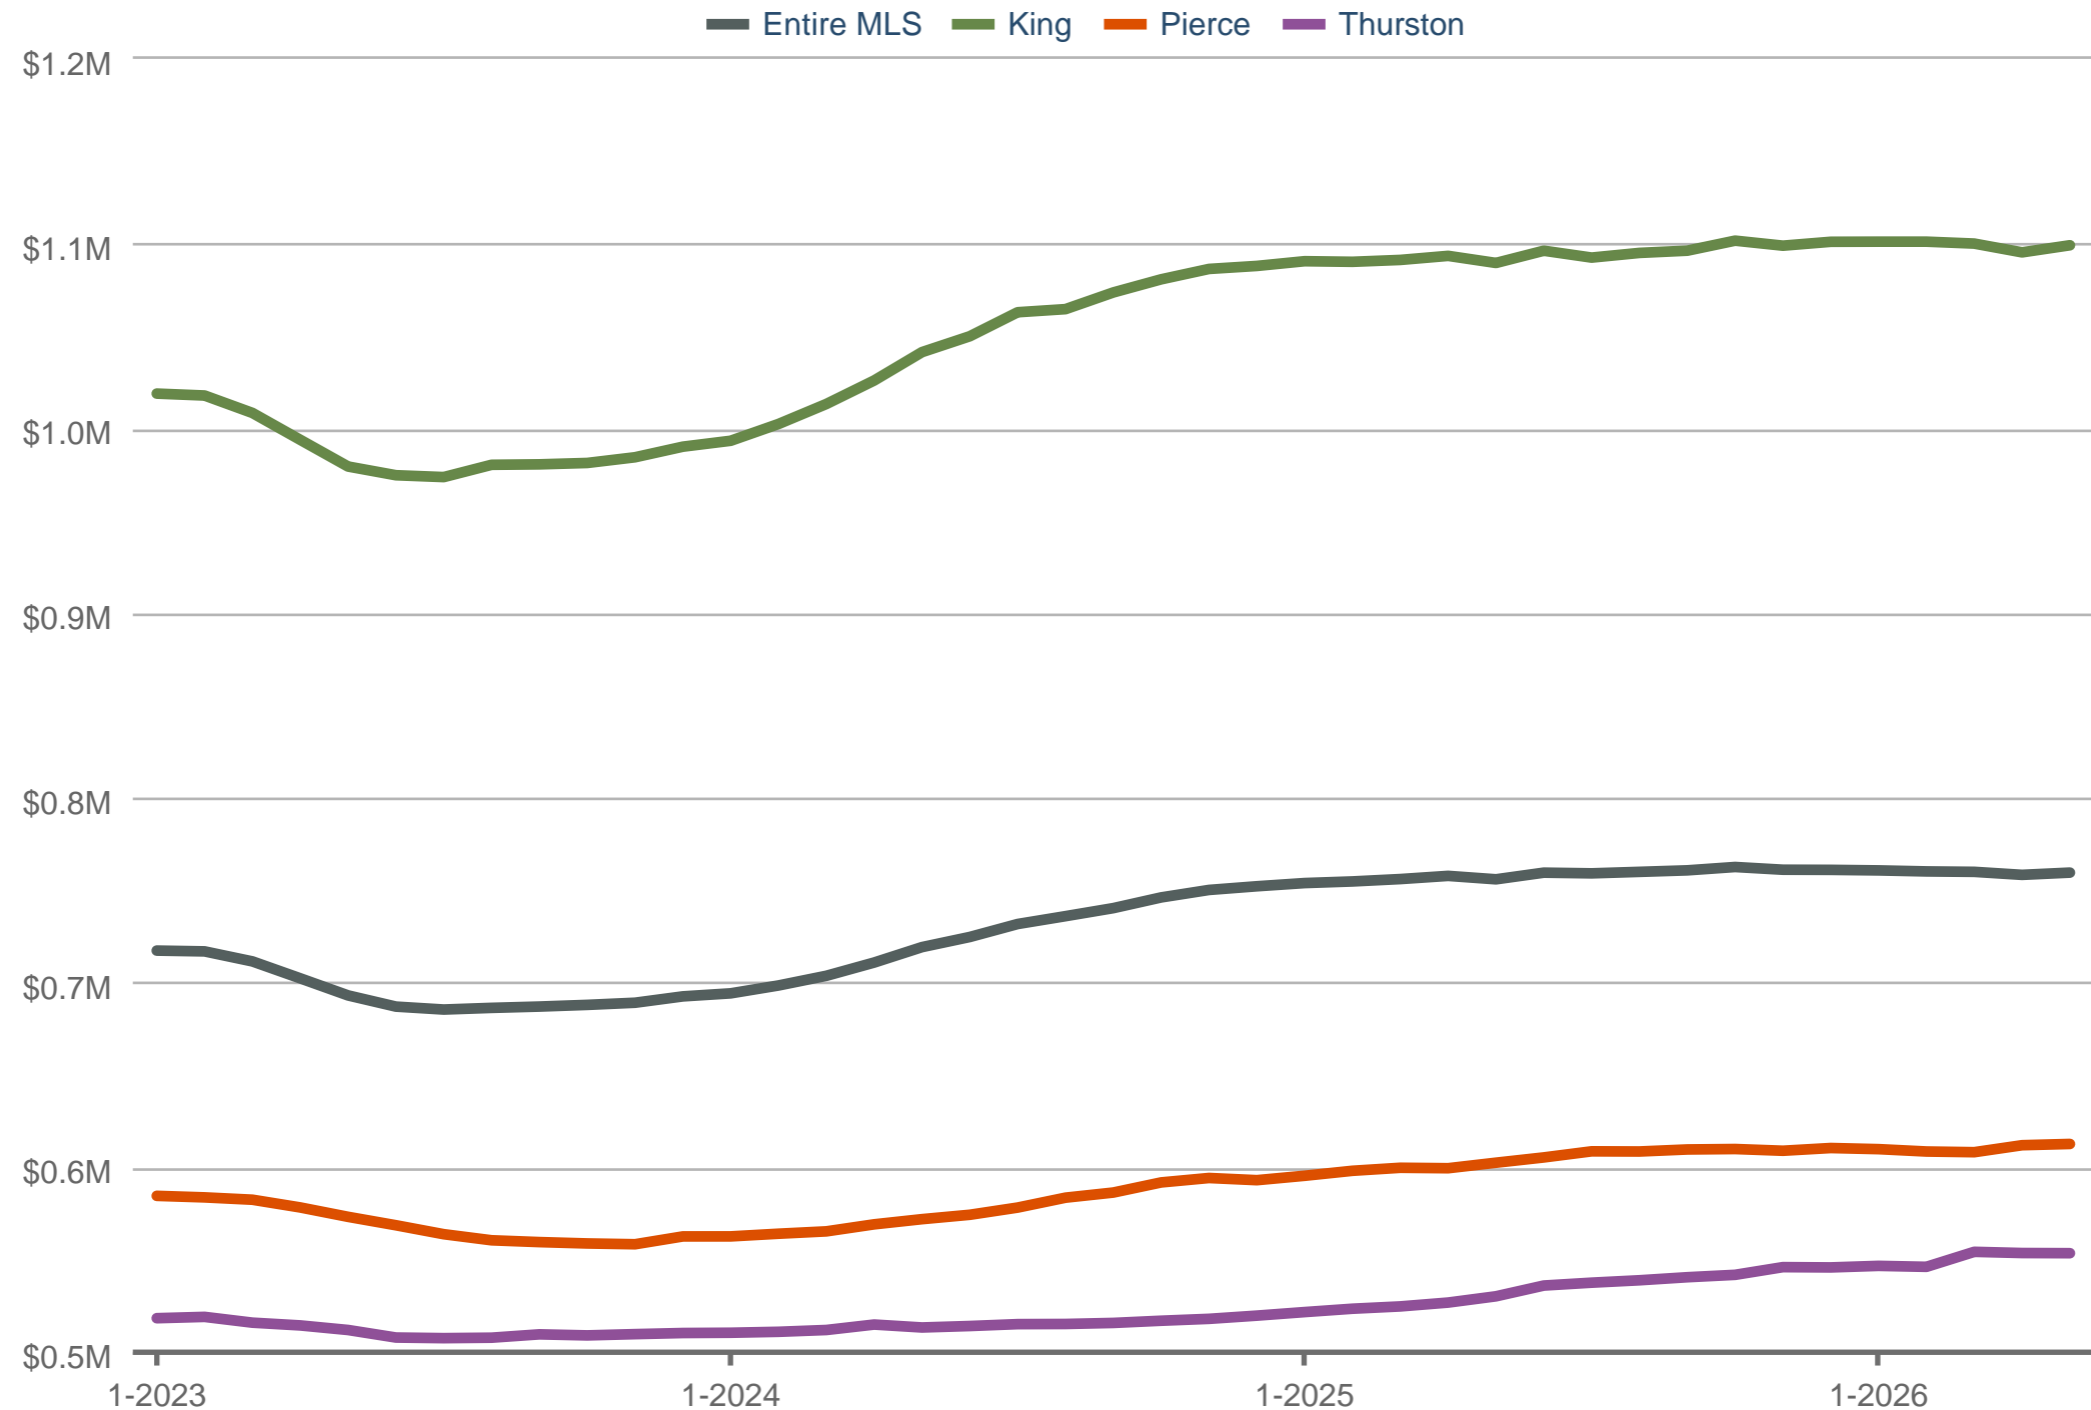

### Average Sales Price

Entire MLS & King & Pierce & Thurston

Each data point is 12 months of activity. Data is from June 5, 2026.