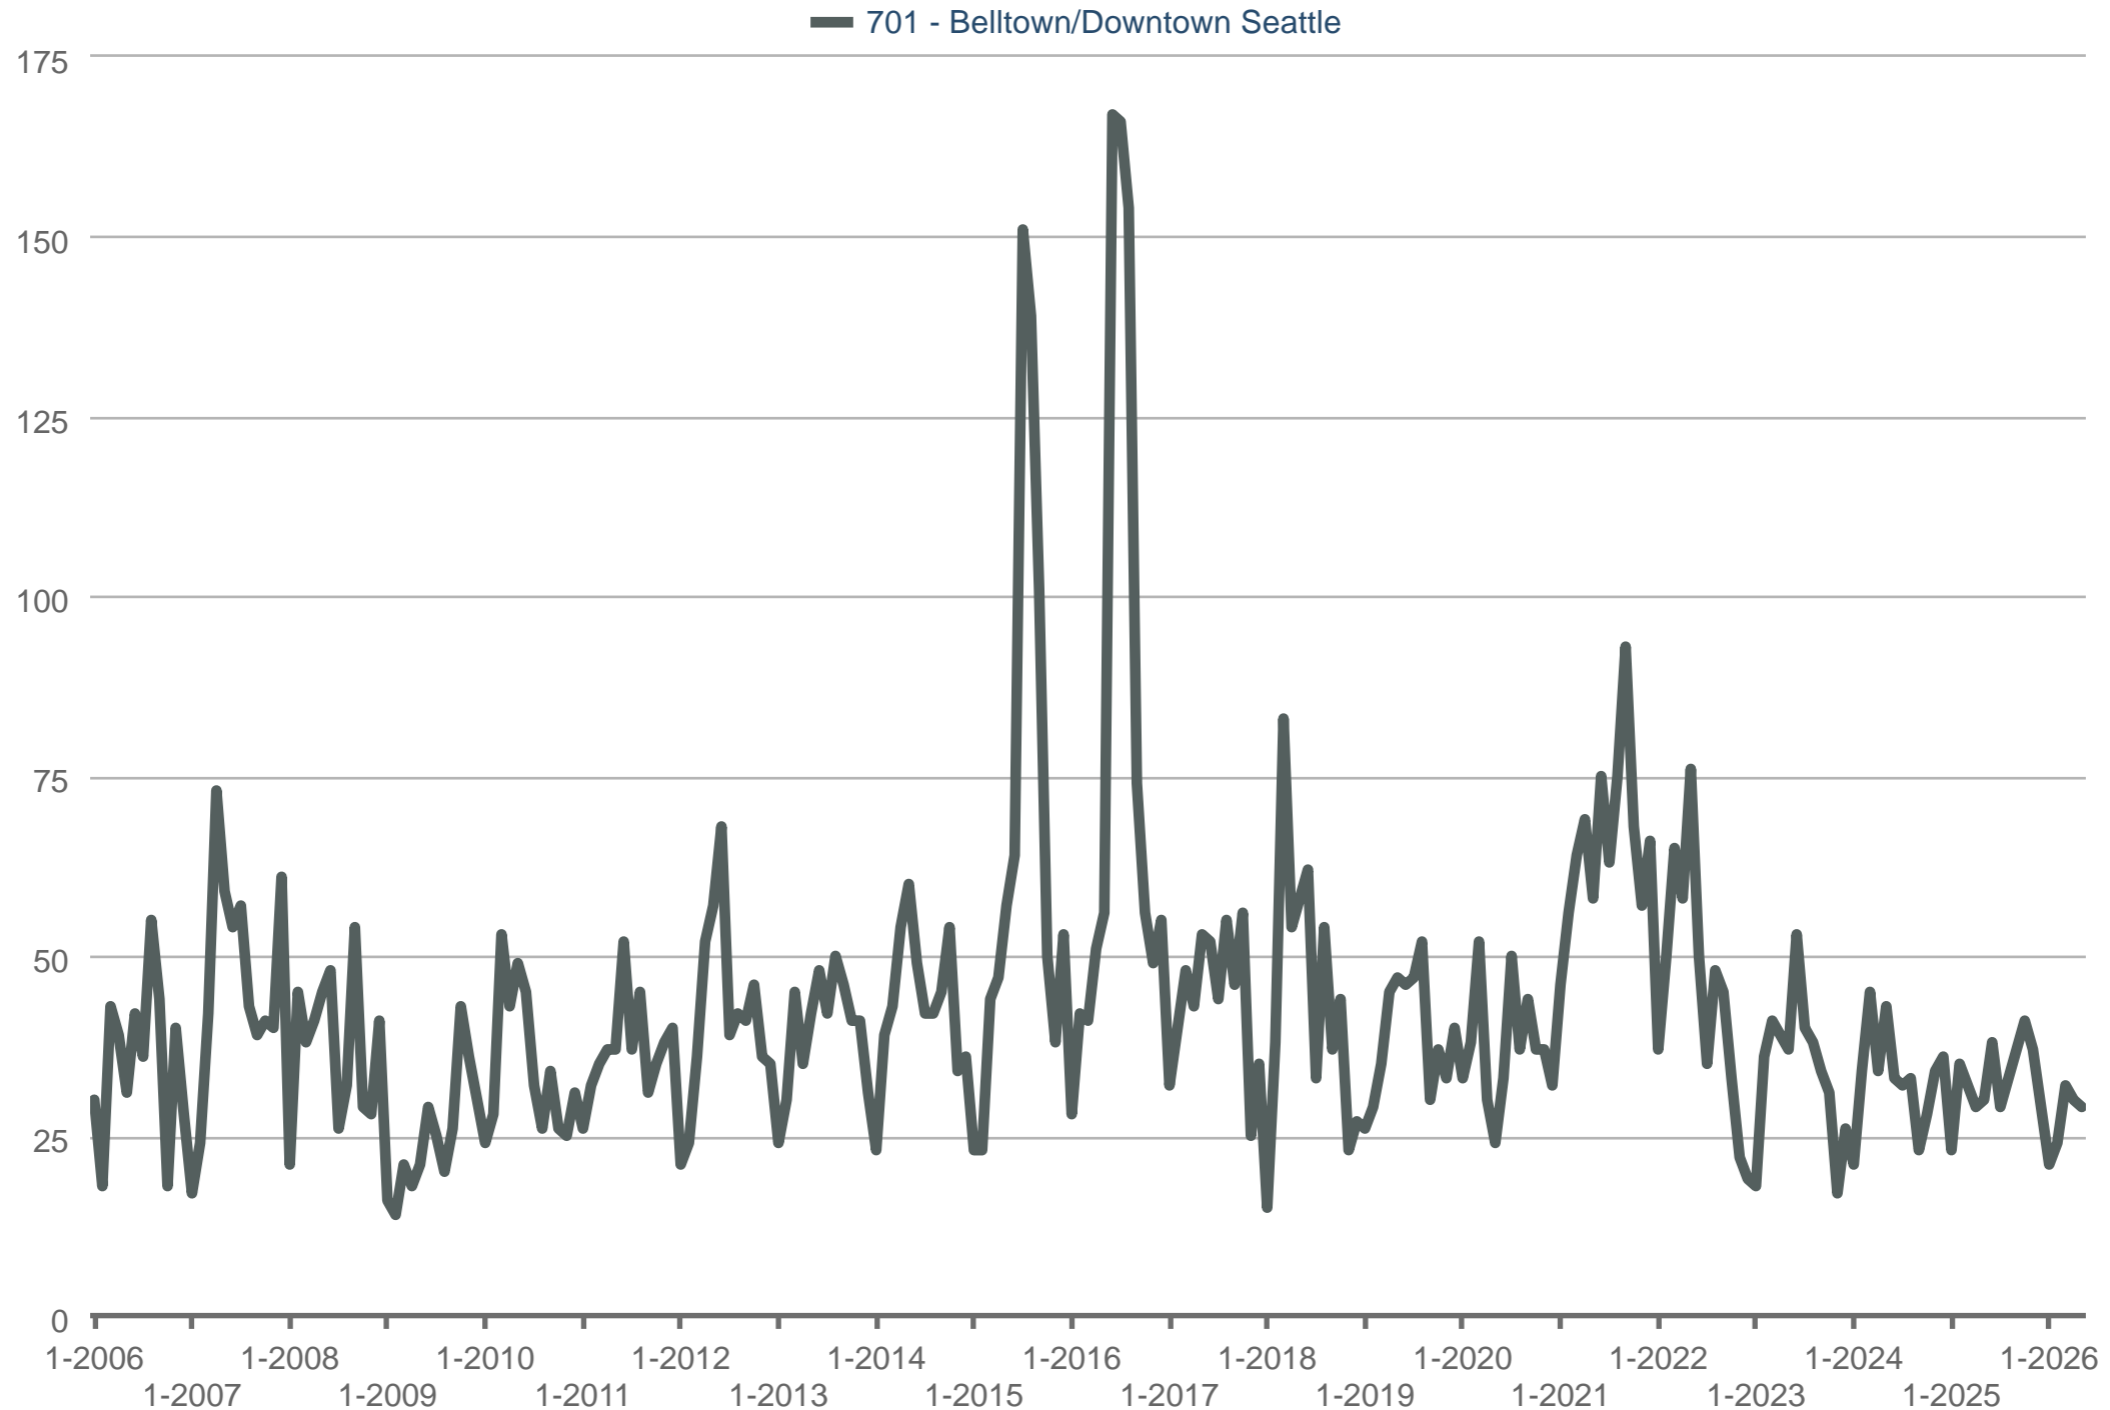

### Closed Sales

701 - Belltown/Downtown Seattle: Condominium

Each data point is one month of activity. Data is from June 9, 2026.