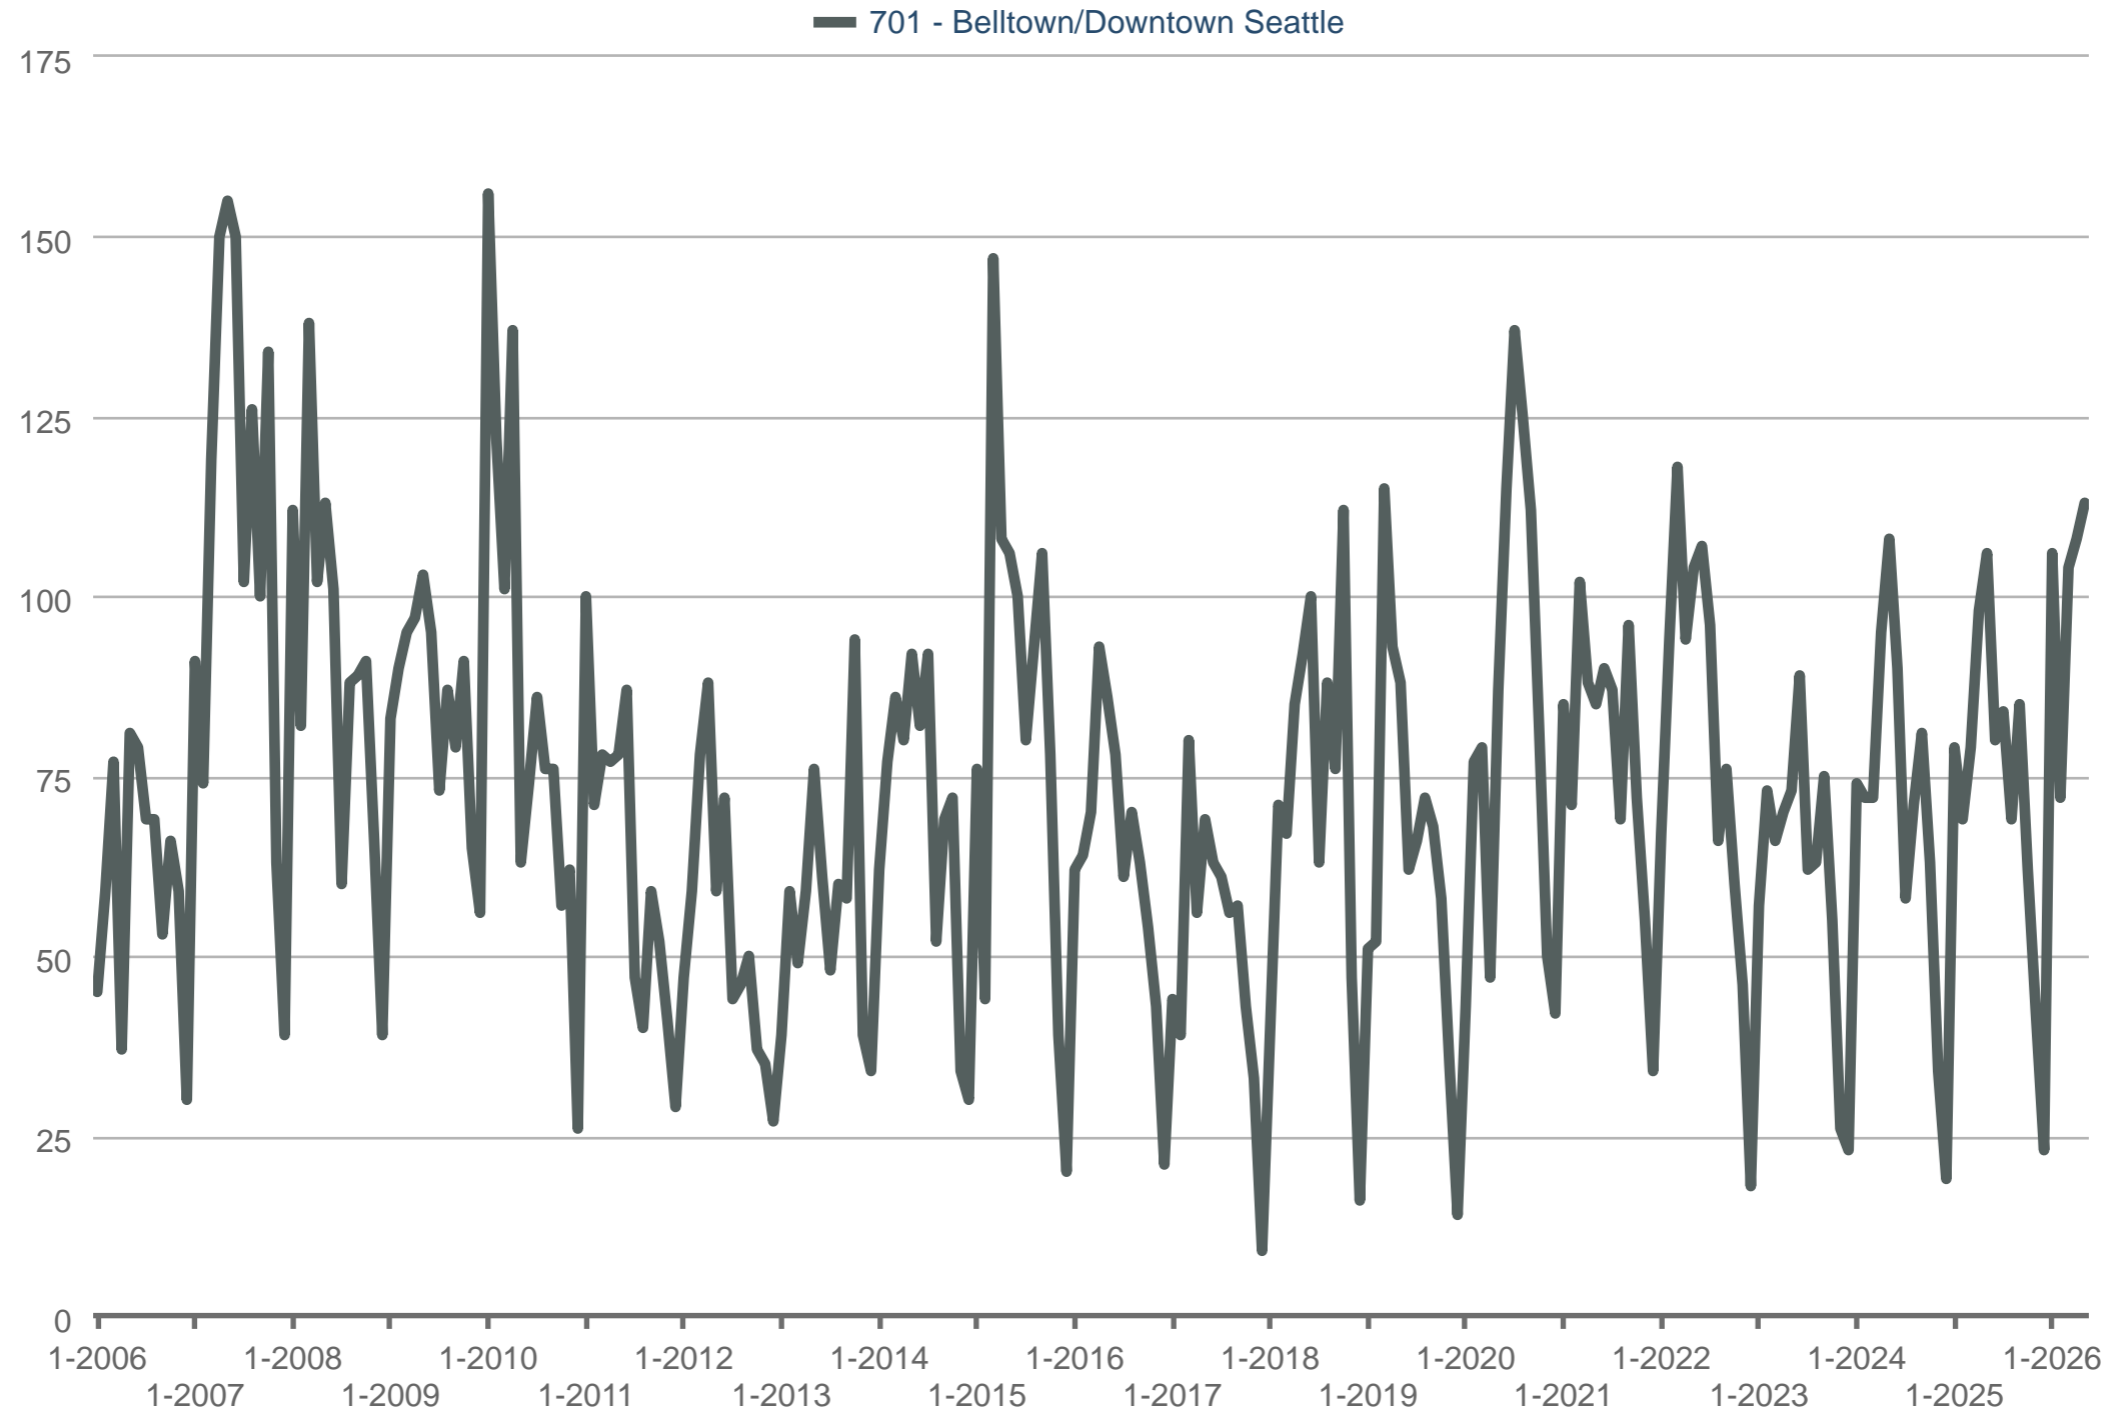

New Listings

701 - Belltown/Downtown Seattle: Condominium

Each data point is one month of activity. Data is from June 9, 2026.