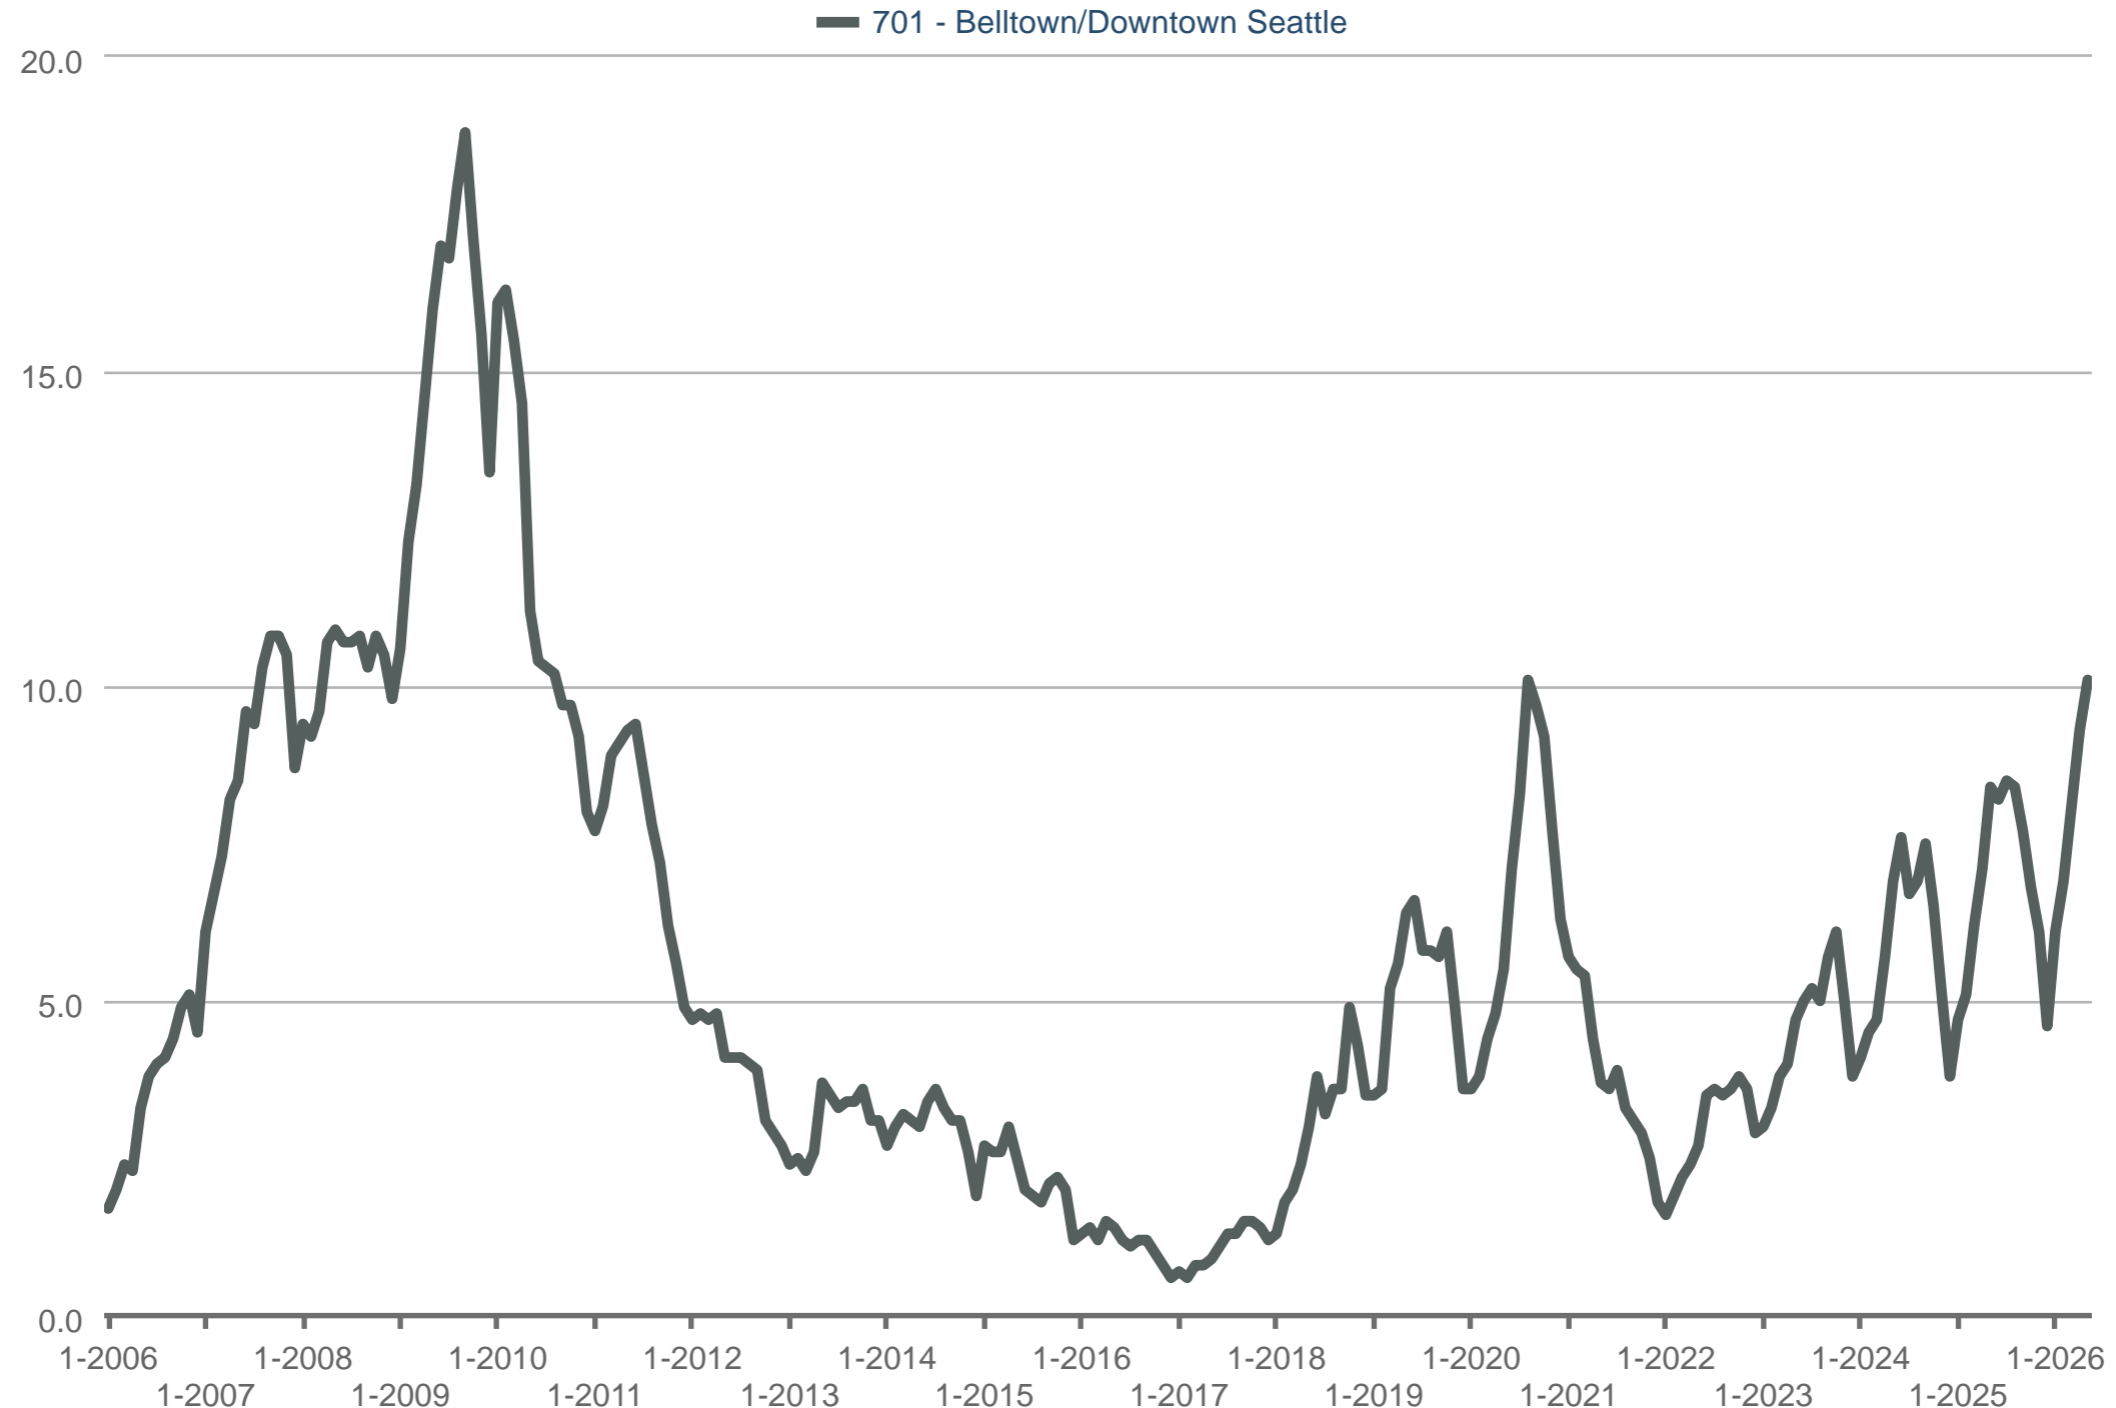

### Months Supply of Inventory (Closed)

701 - Belltown/Downtown Seattle: Condominium

Each data point is one month of activity. Data is from June 9, 2026.