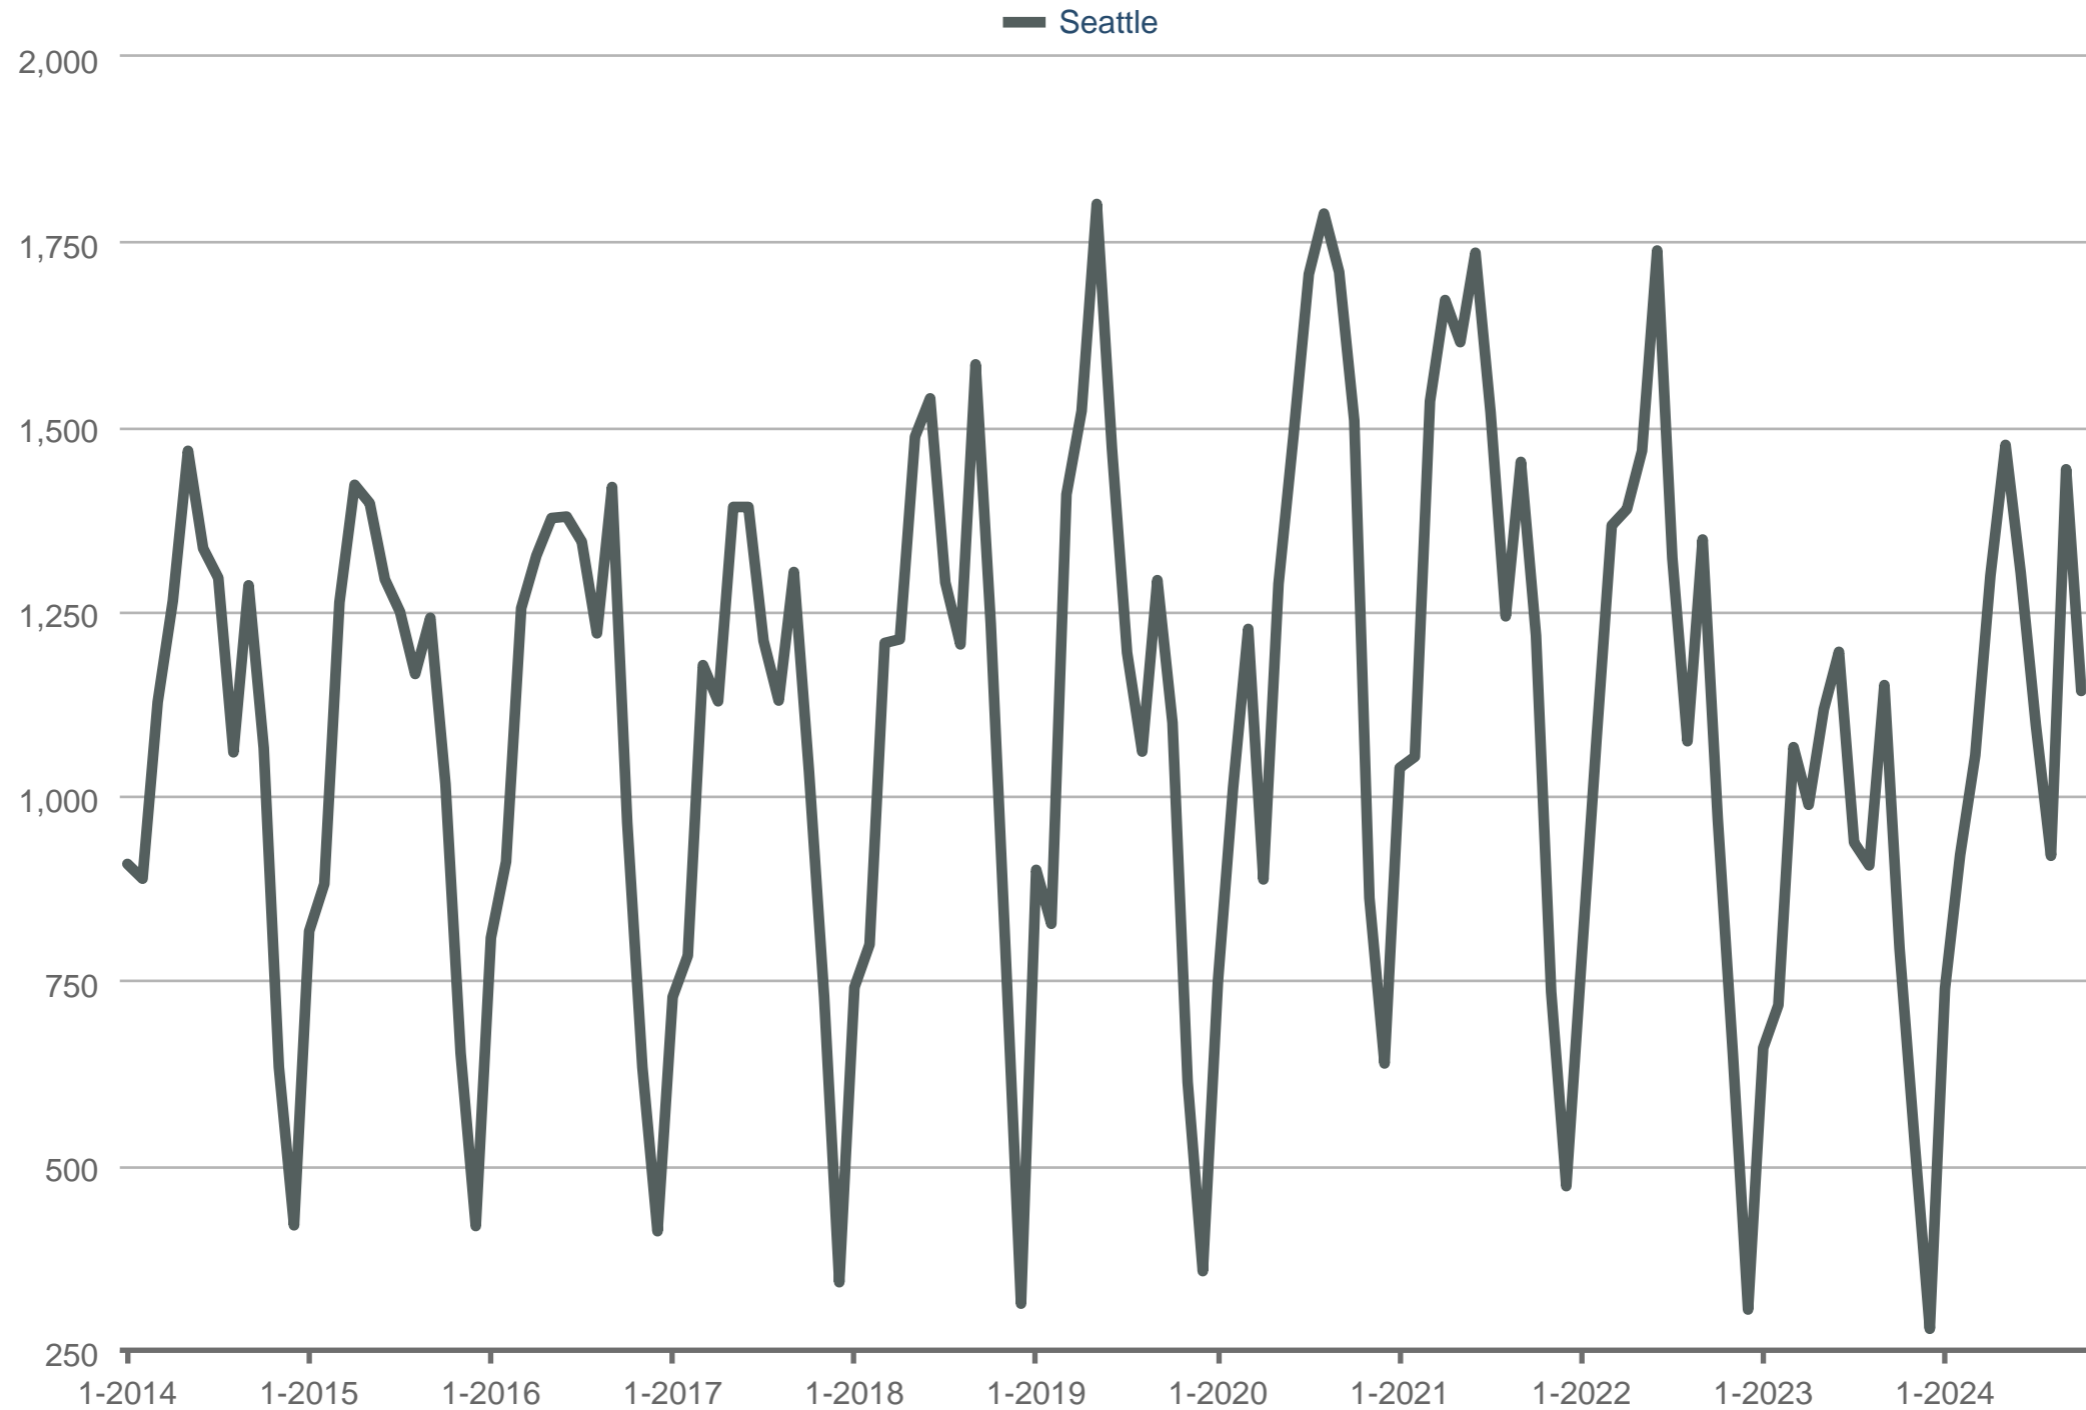

## New Listings

Seattle: Residential & Condominium

Each data point is one month of activity. Data is from November 21, 2024.