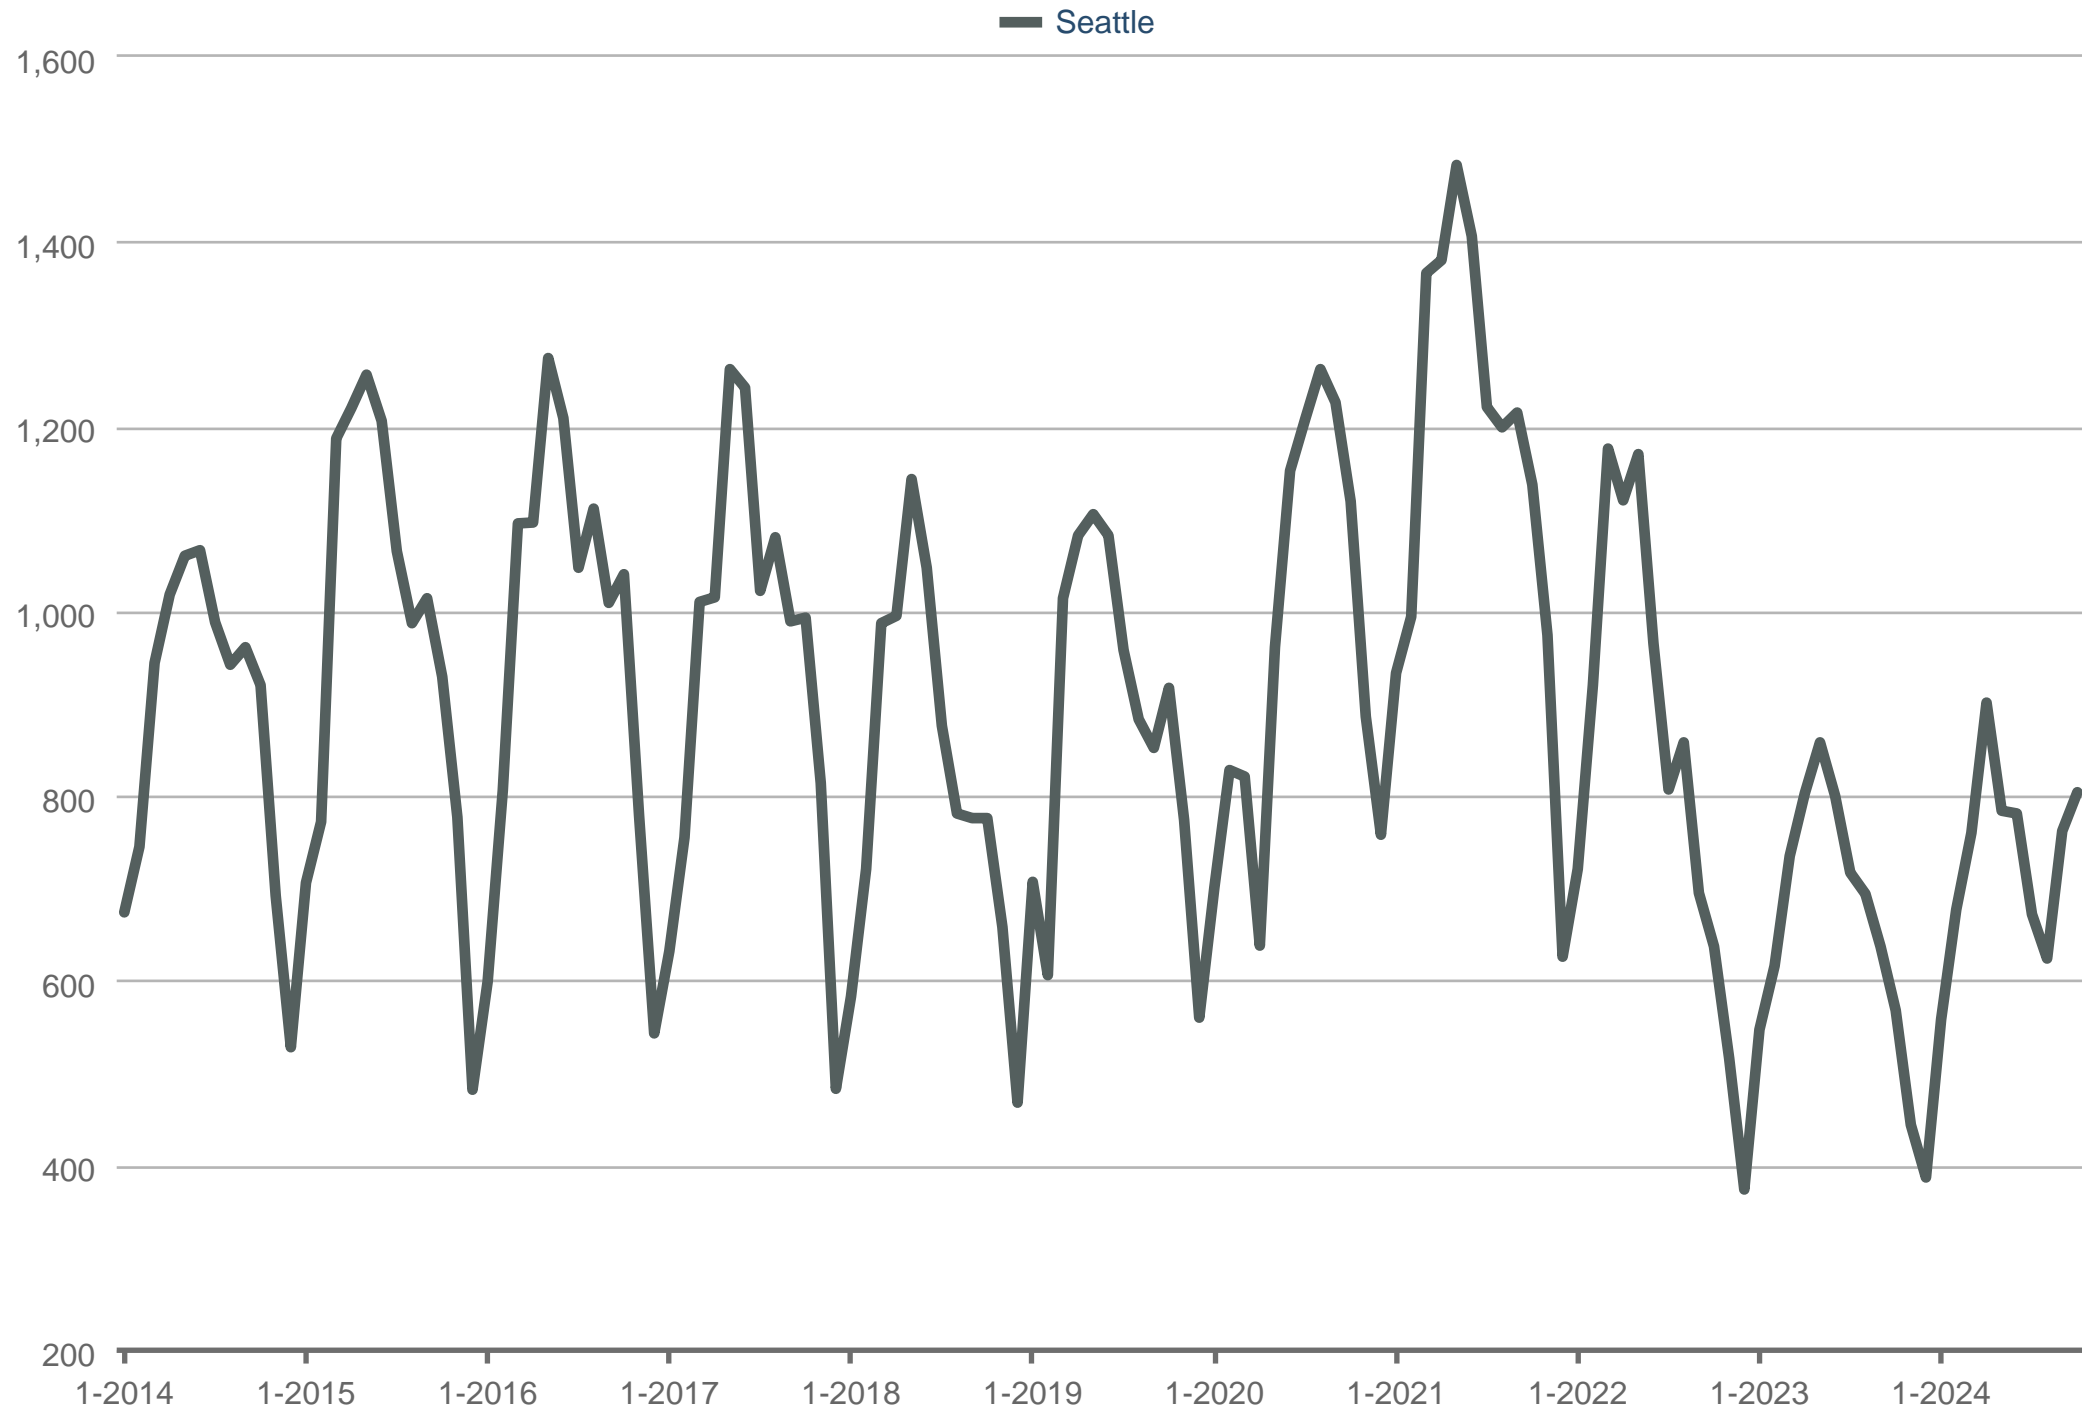

Pending Sales

Seattle: Residential & Condominium

Each data point is one month of activity. Data is from November 21, 2024.