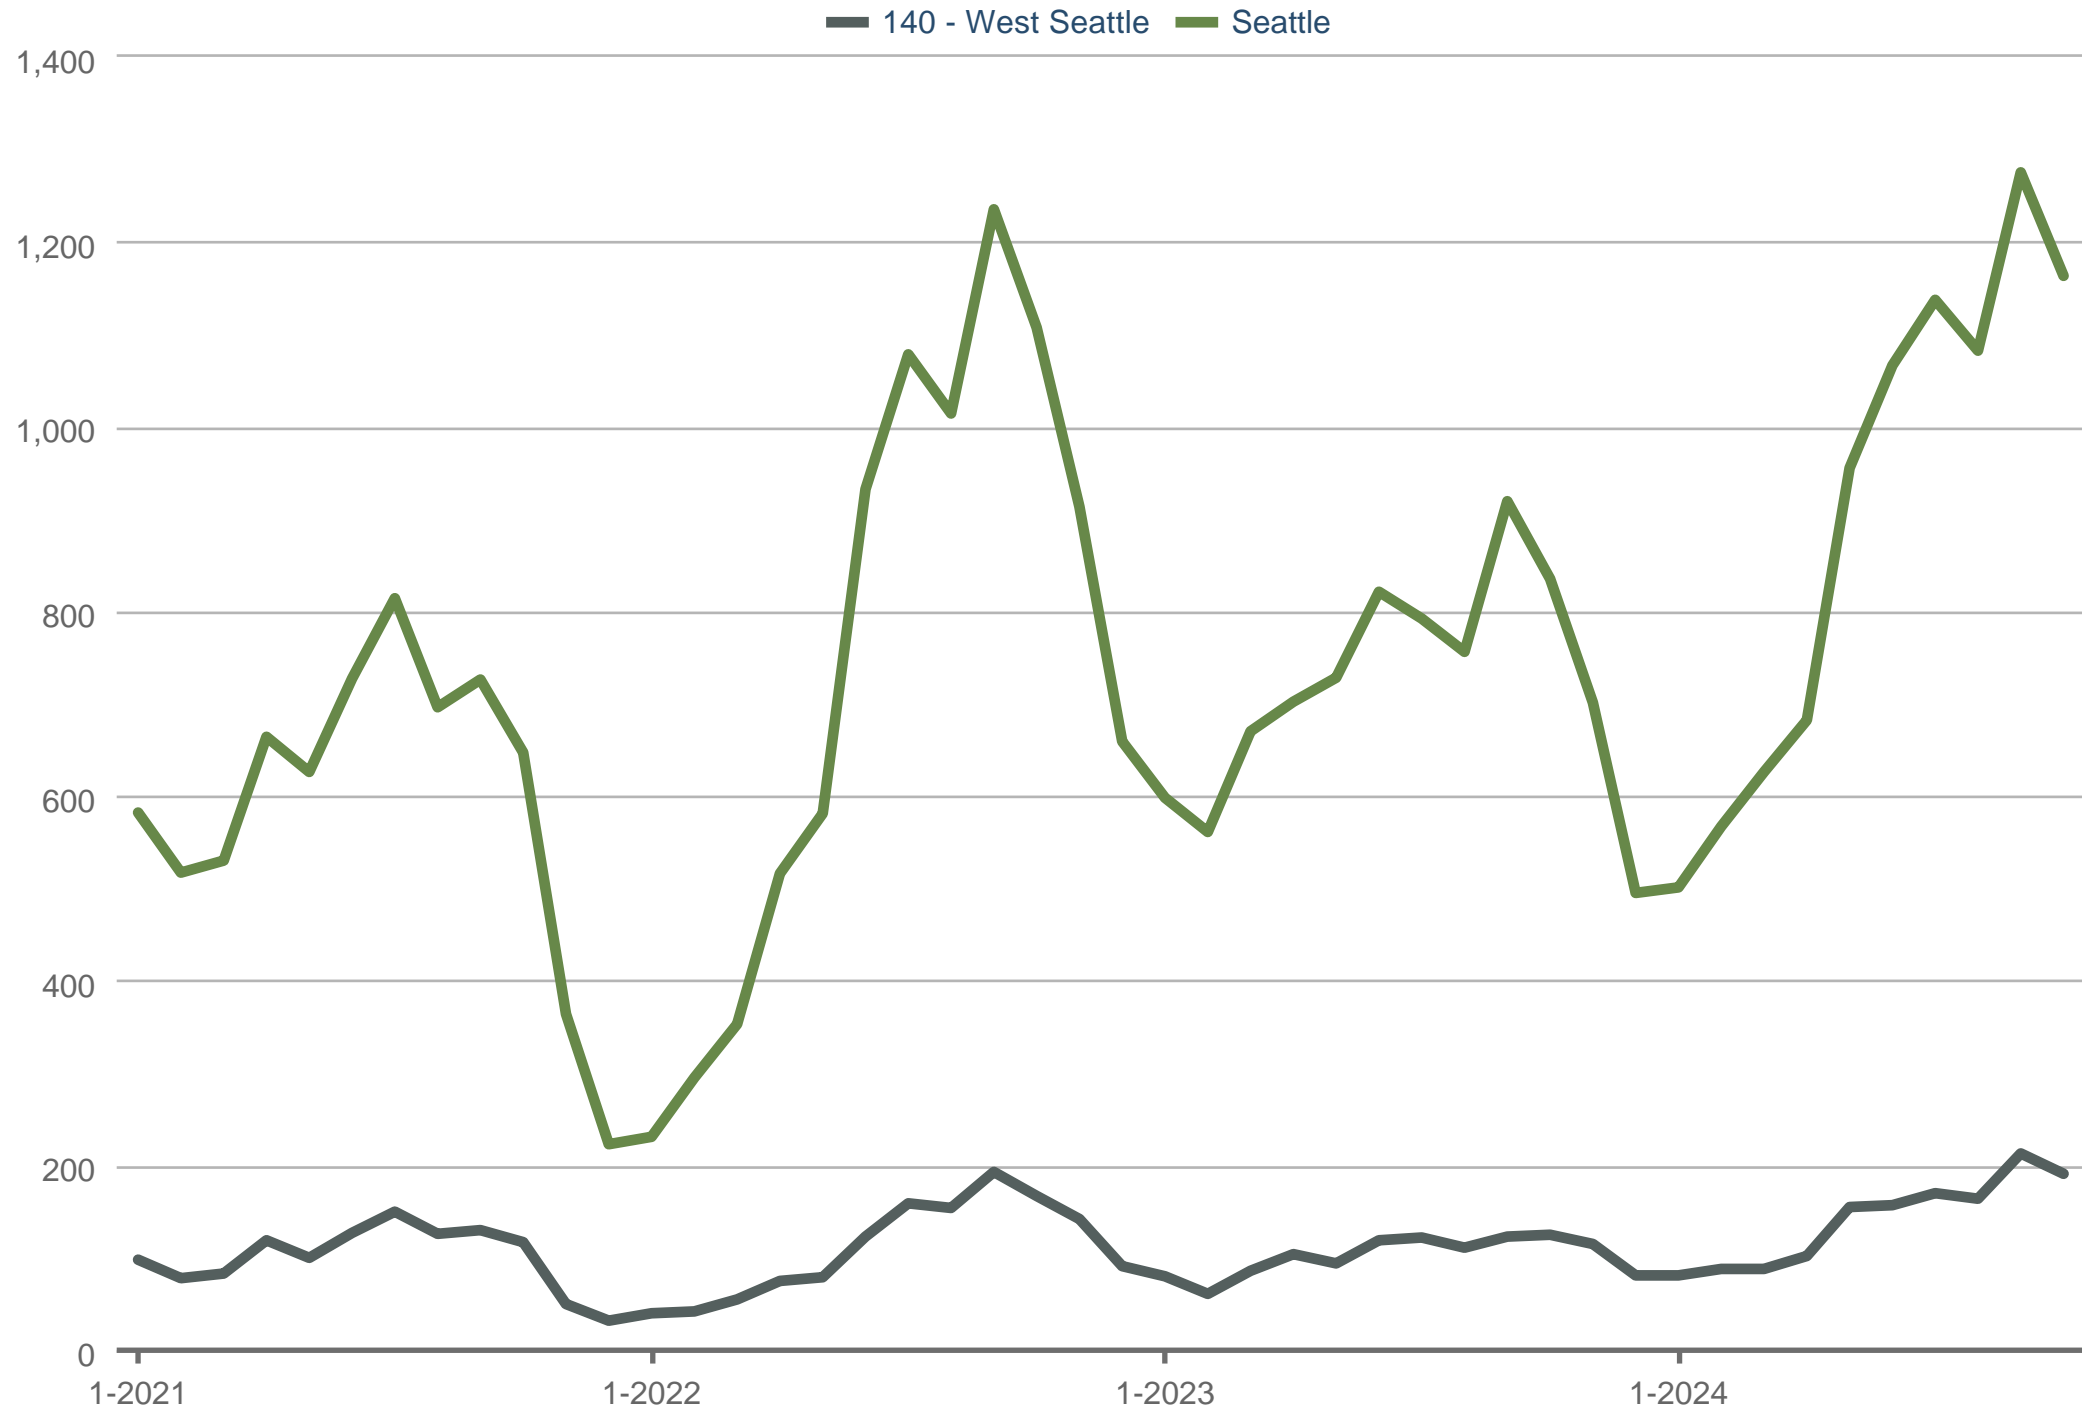

Homes for Sale

140 - West Seattle & Seattle: Residential

Each data point is one month of activity. Data is from November 7, 2024.