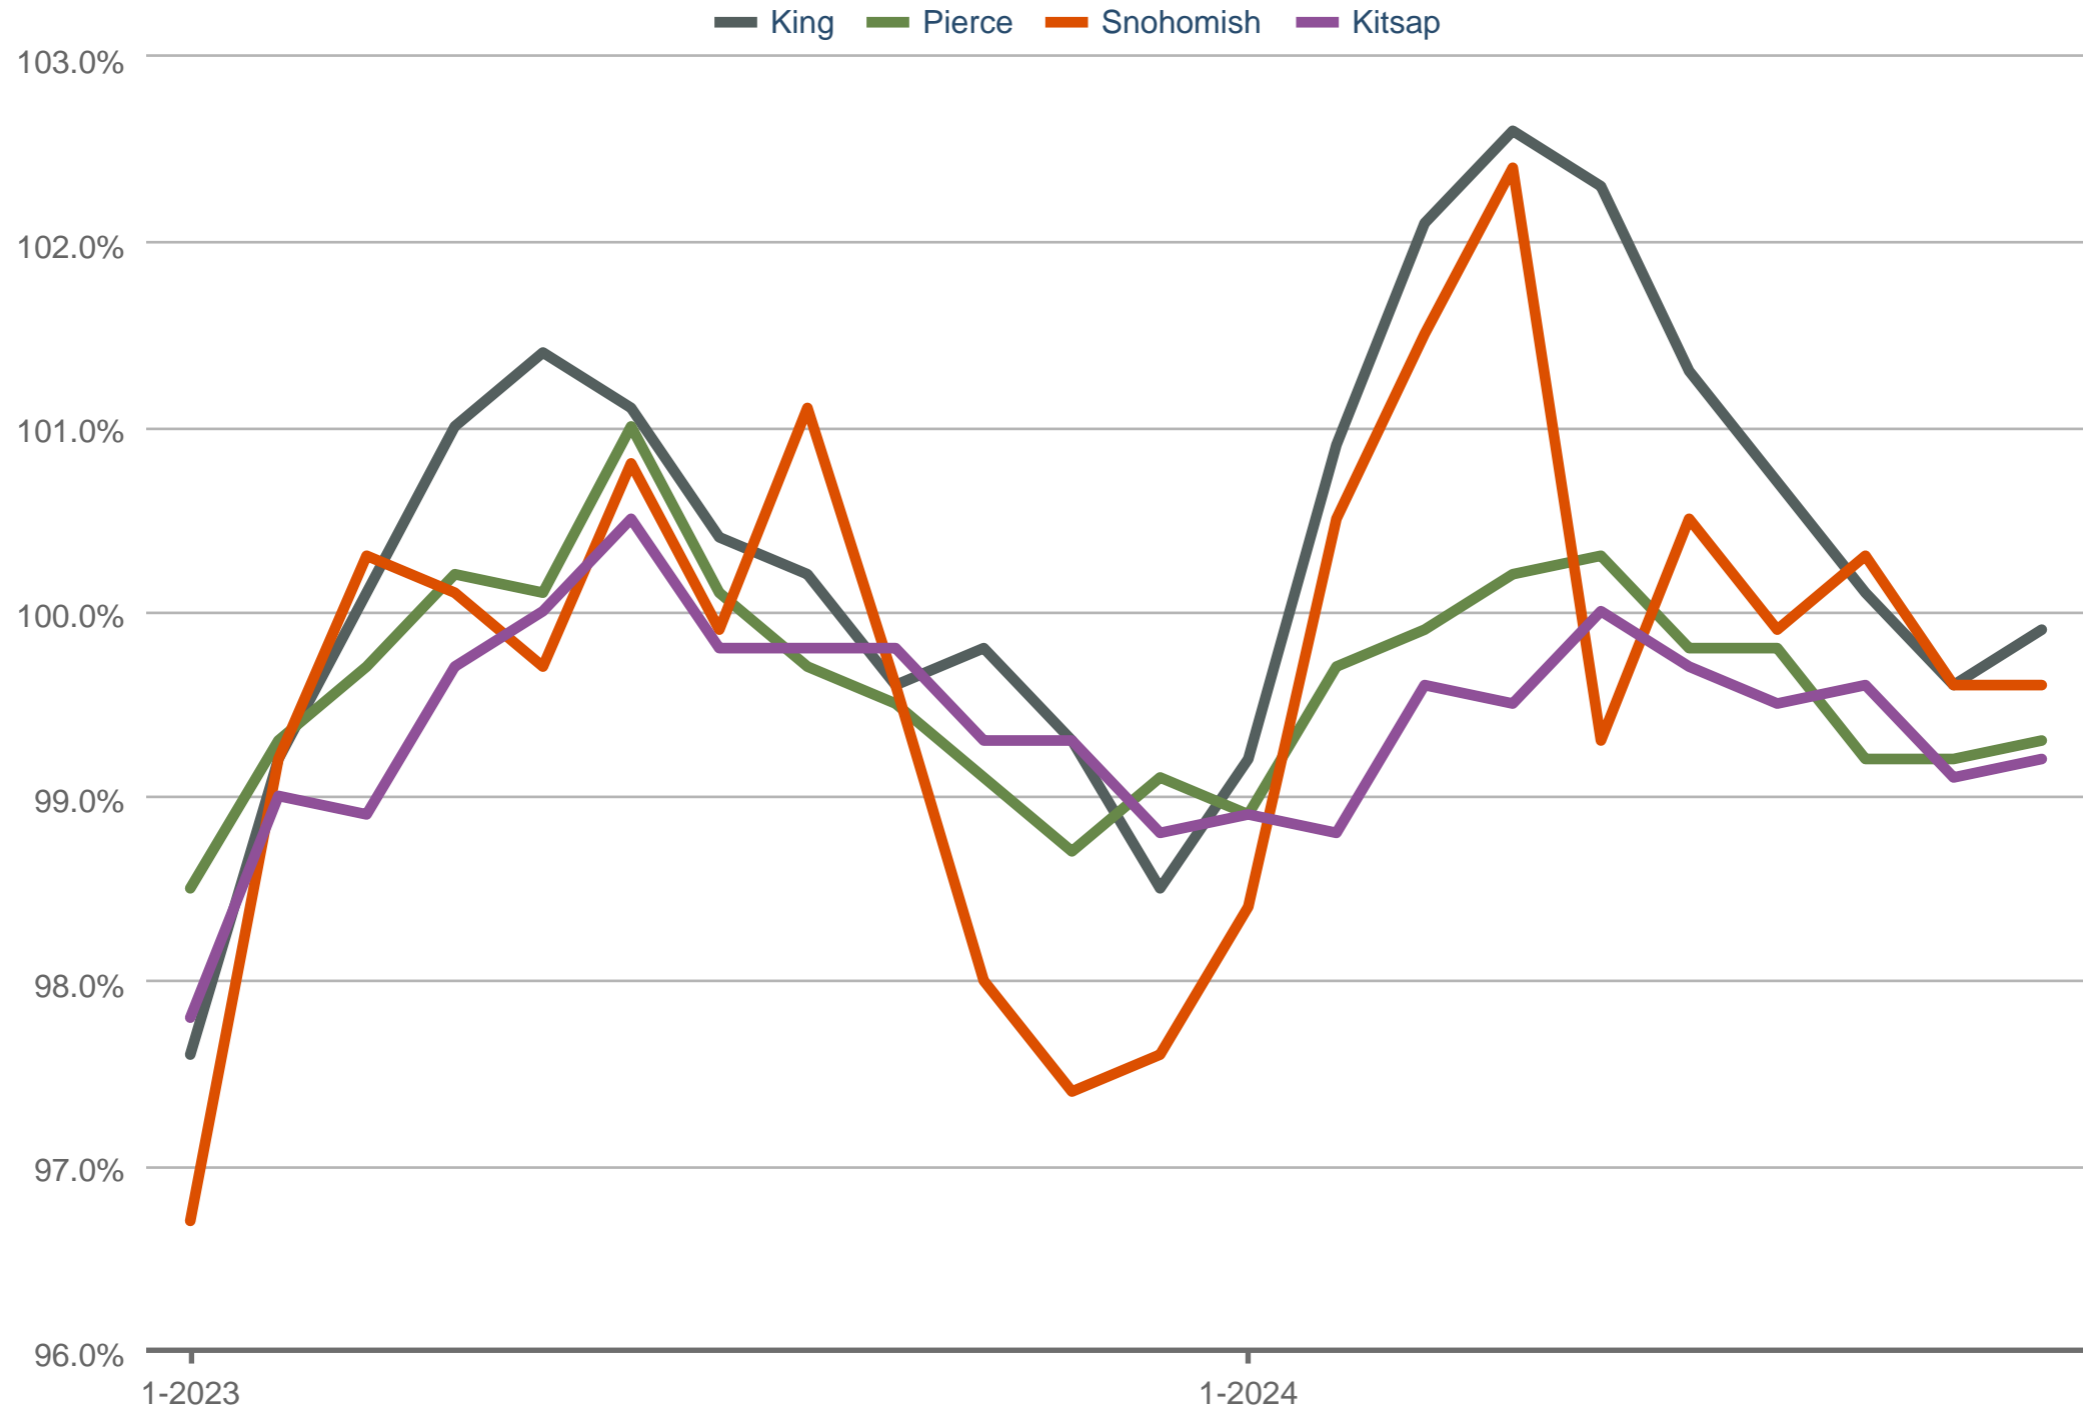

Average Percent of Last List Price

King & Pierce & Snohomish & Kitsap

Each data point is one month of activity. Data is from November 12, 2024.