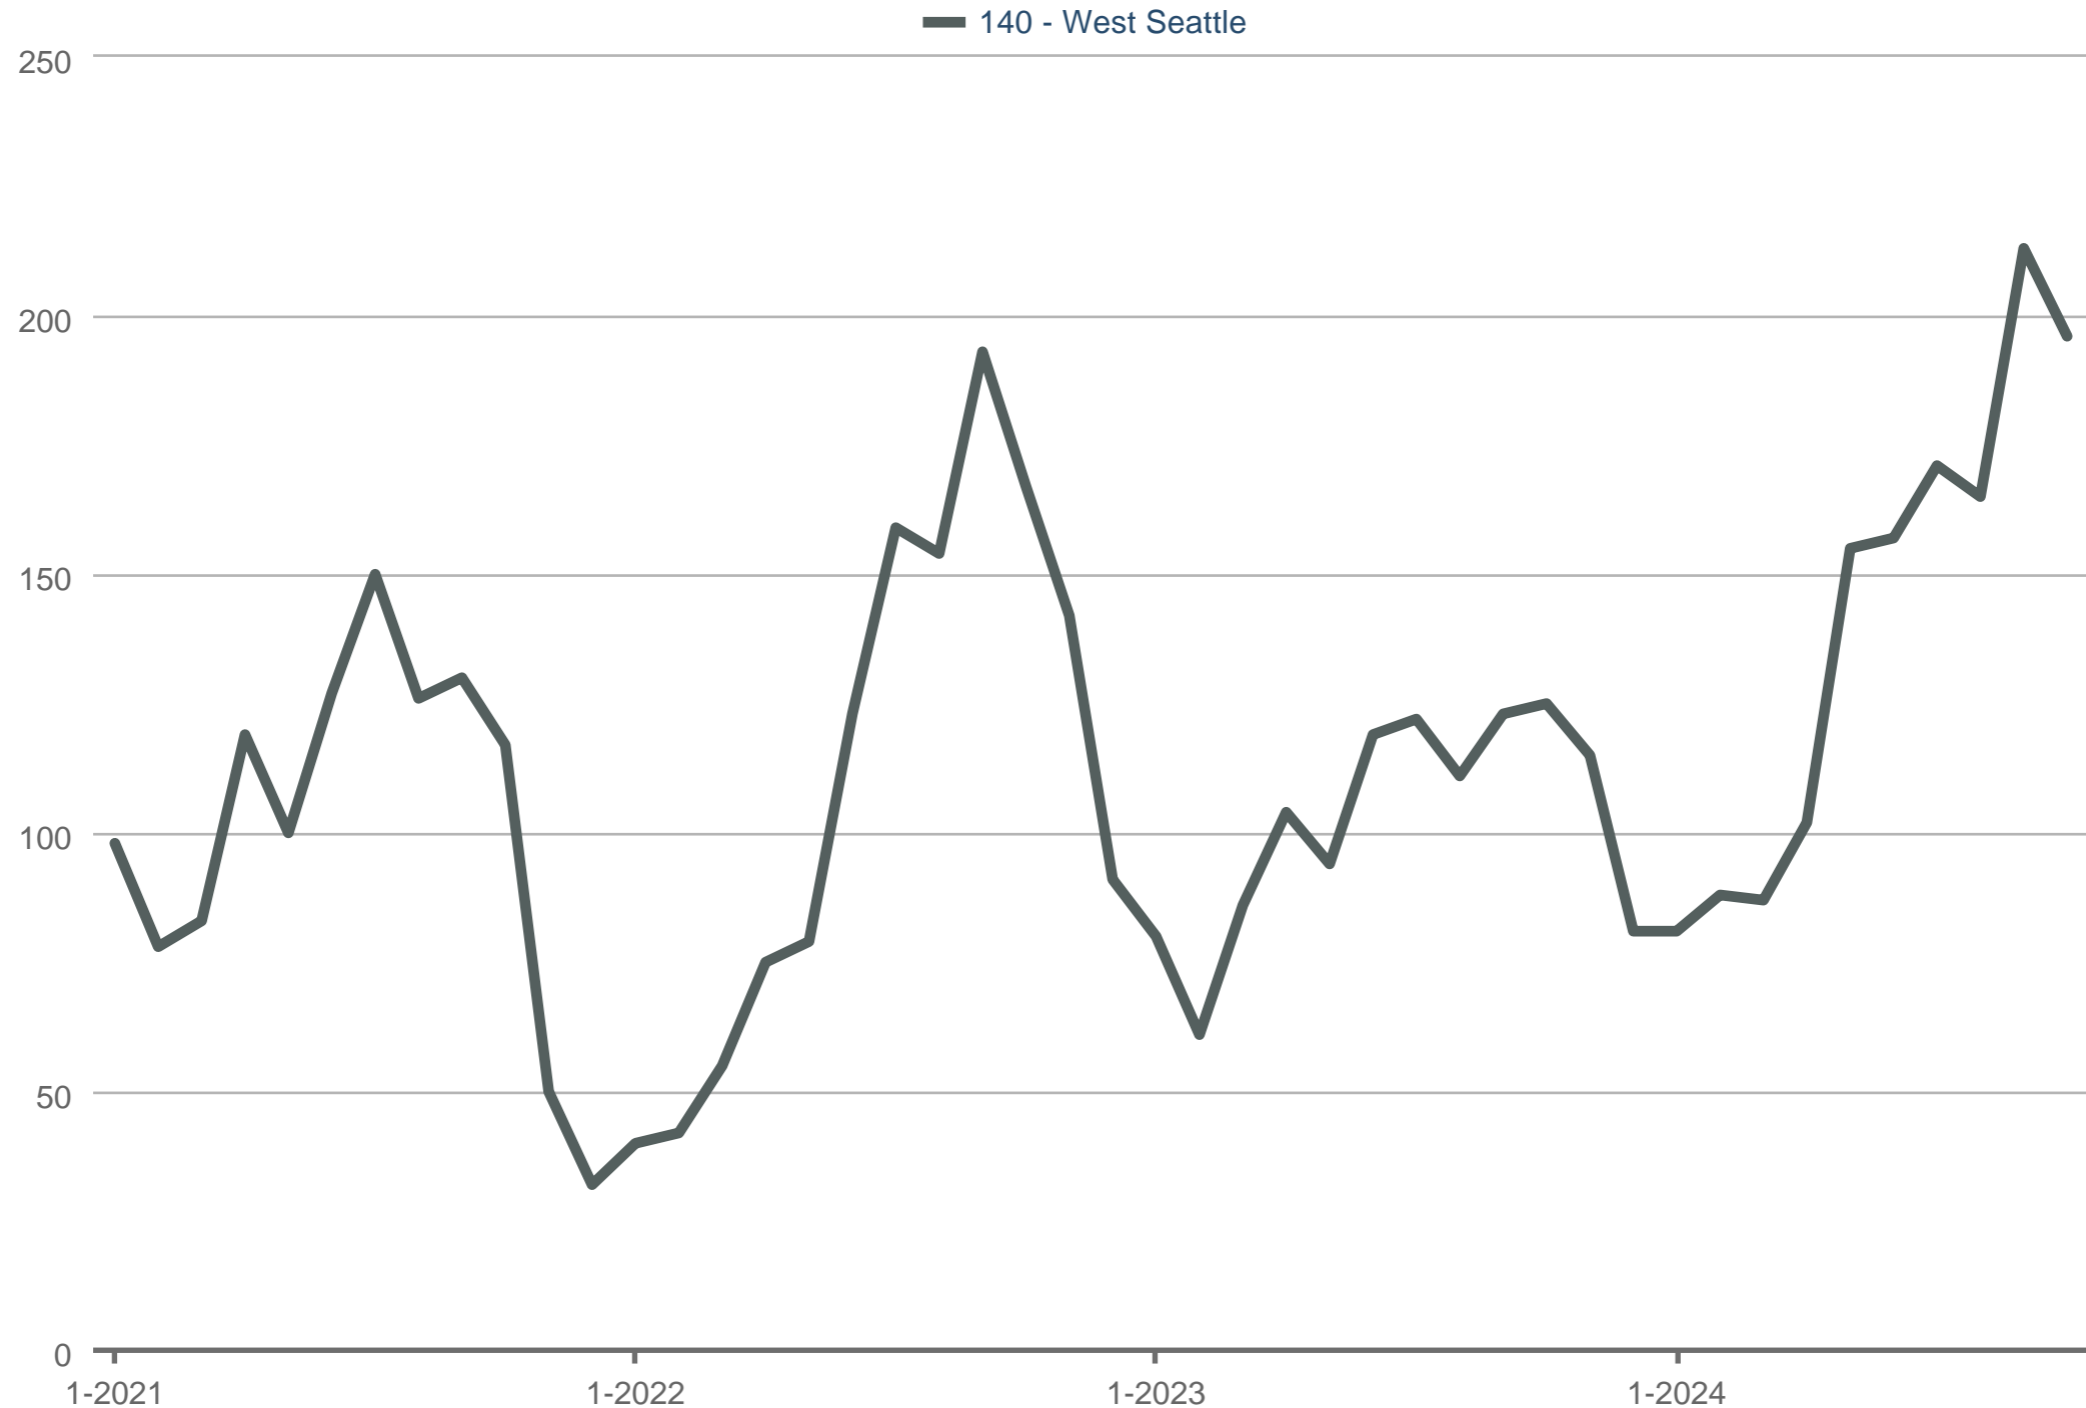

### Homes for Sale

140 - West Seattle: Residential

Each data point is one month of activity. Data is from November 14, 2024.