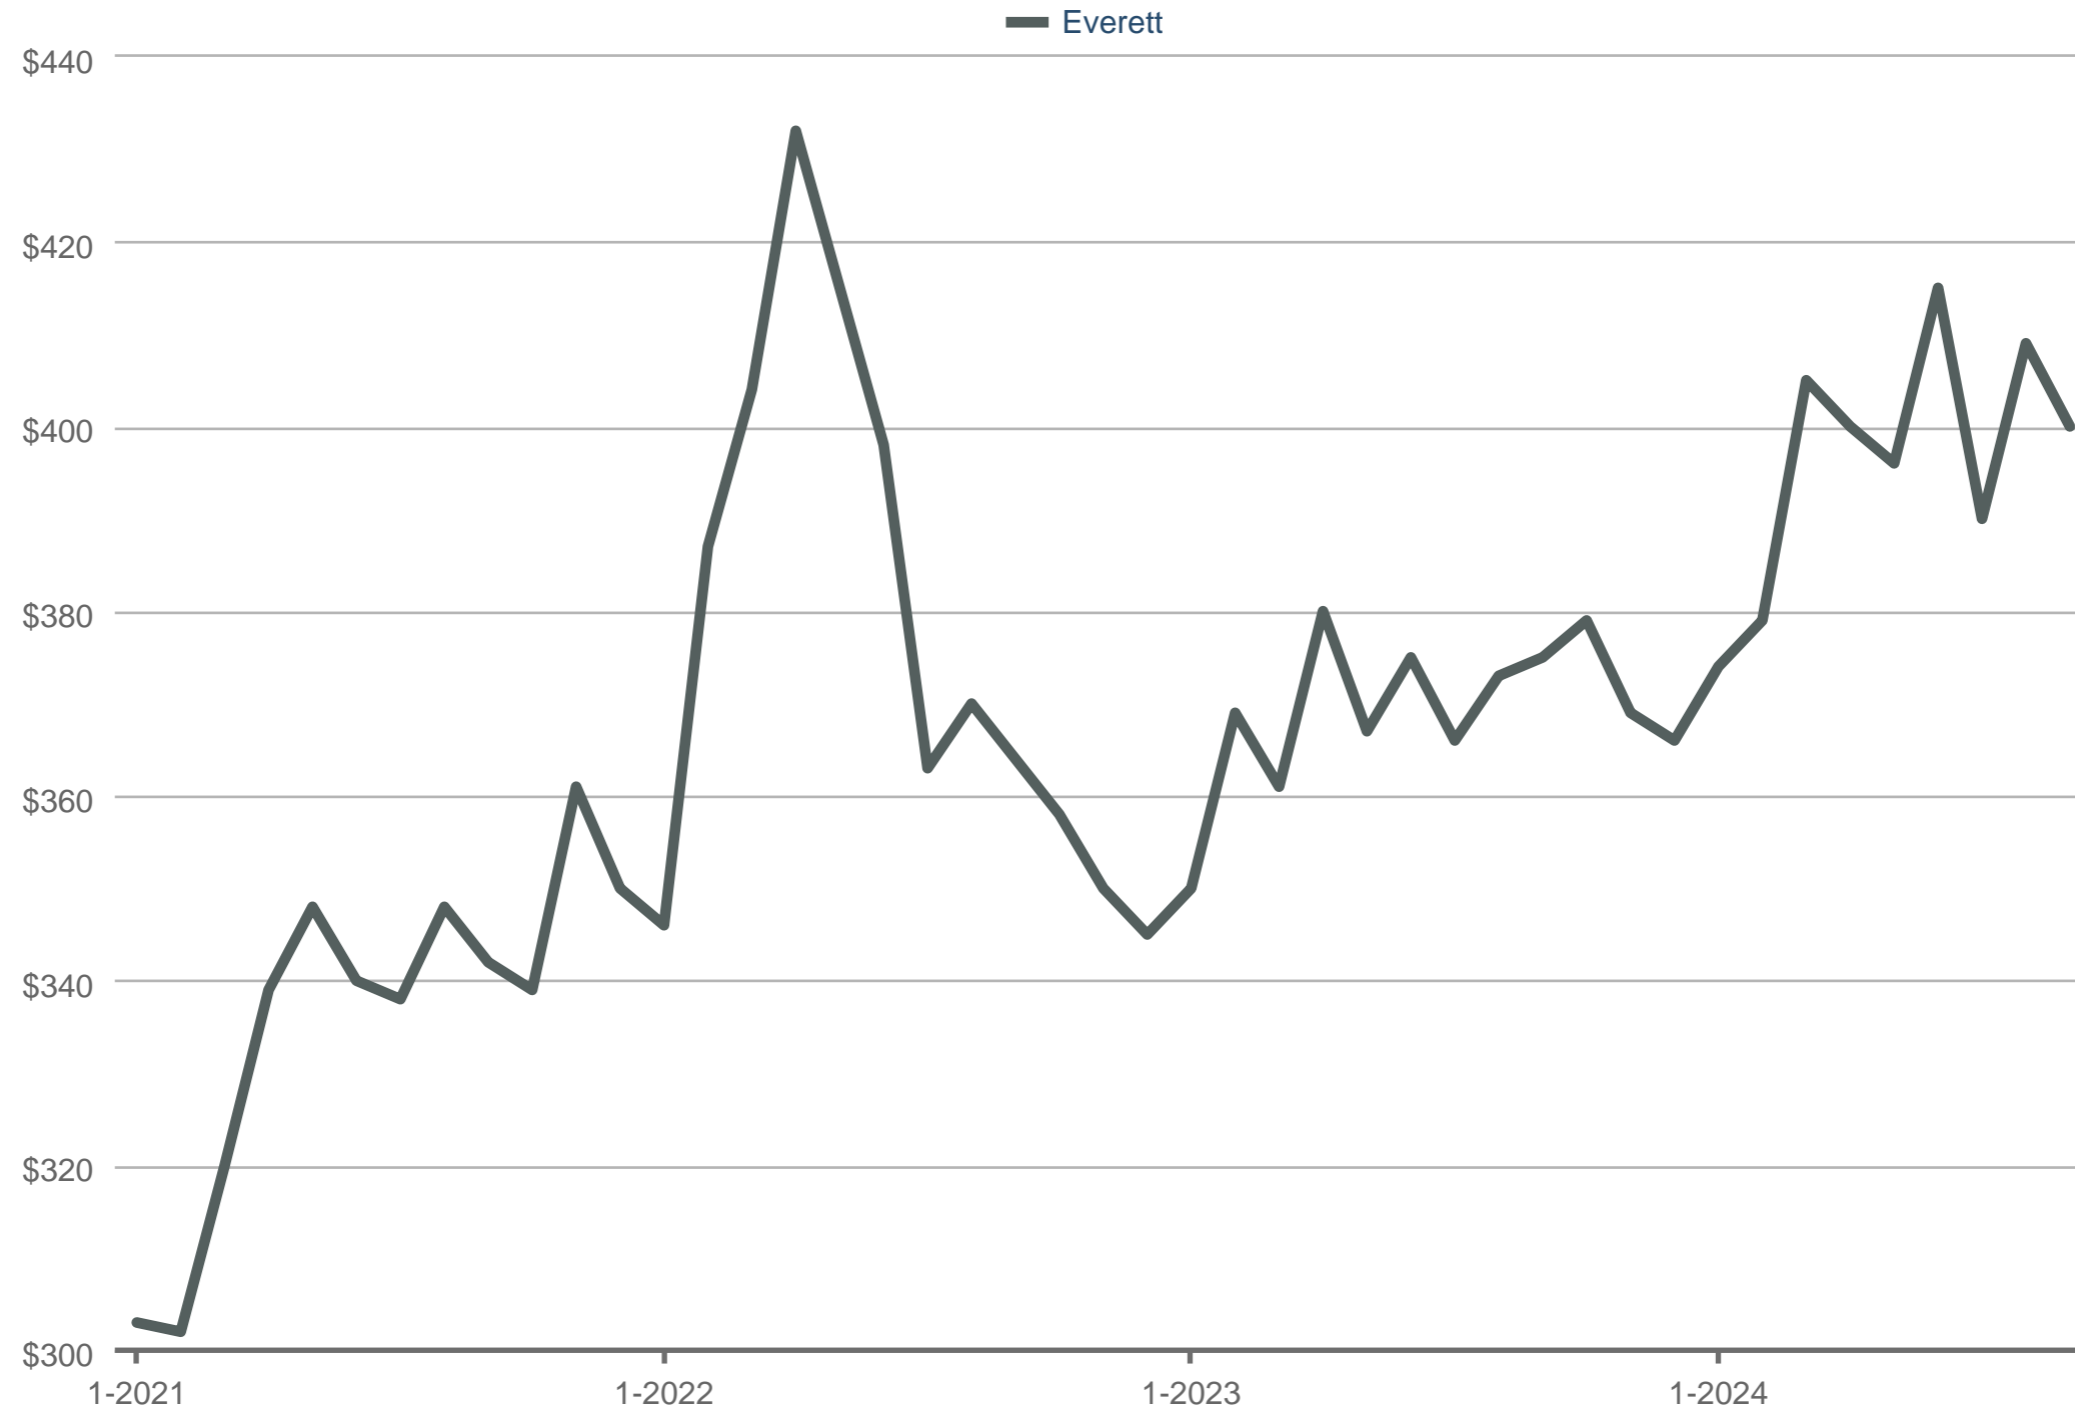

Leland Cameron
HomeSmart One Realty

Cell: (425) 350-1415
dcameron.realty@gmail.com
WashingtonHouseForSale.com

NORTHWEST
MULTIPLE LISTING SERVICE

Median Price Per Square Foot

Everett: Residential & Condominium

Each data point is one month of activity. Data is from October 18, 2024.