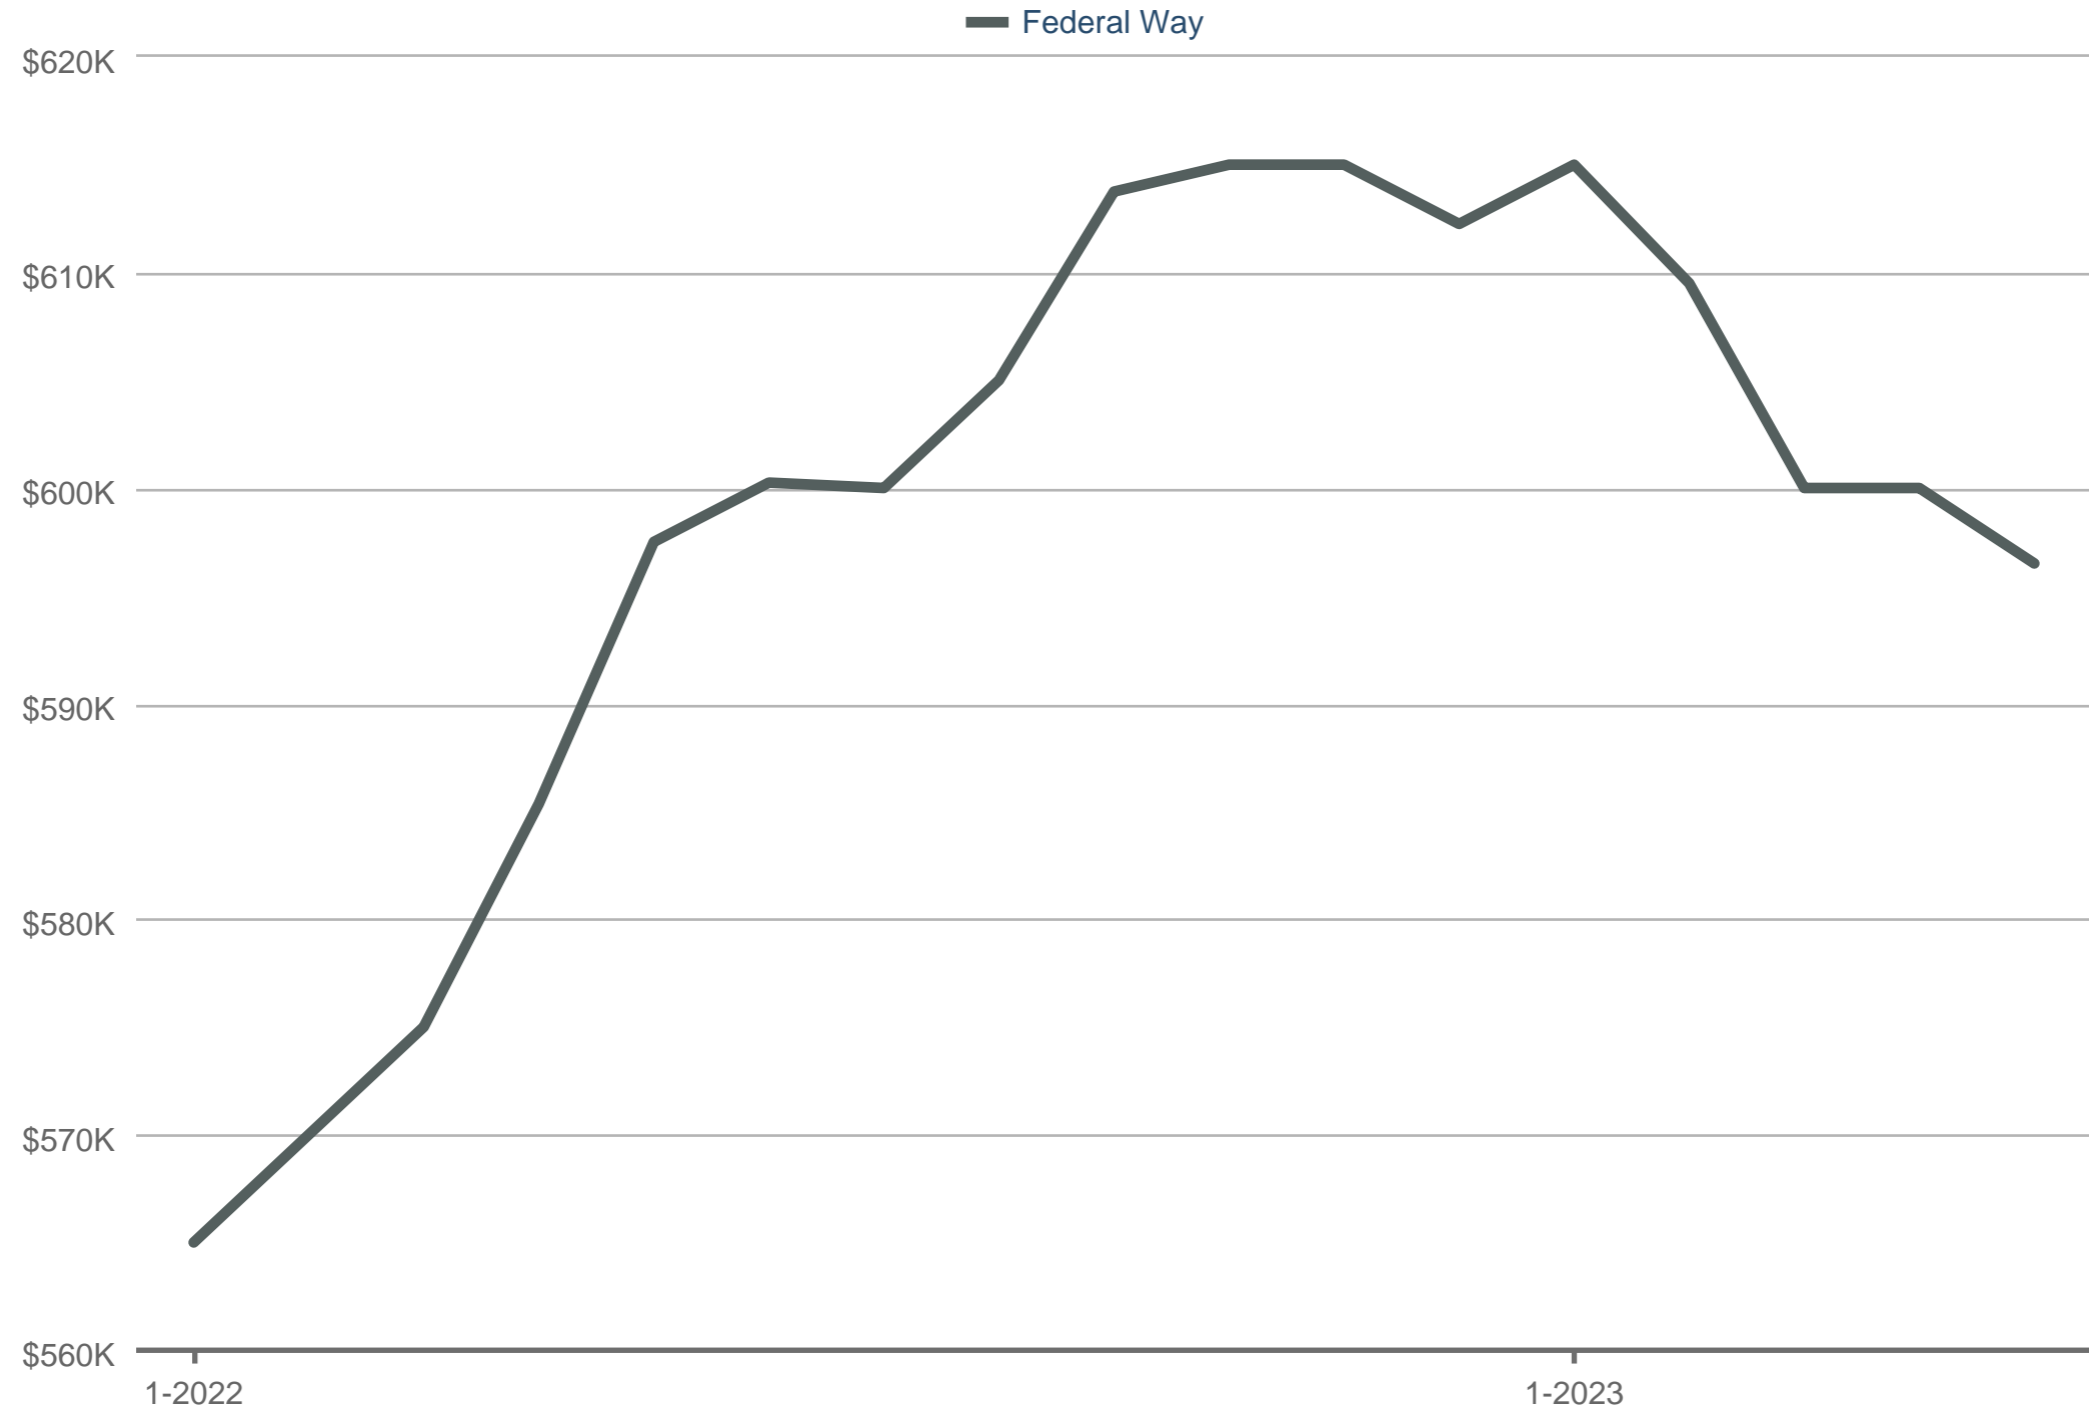

### Median Sales Price

Federal Way: Residential

Each data point is 12 months of activity. Data is from June 6, 2023.