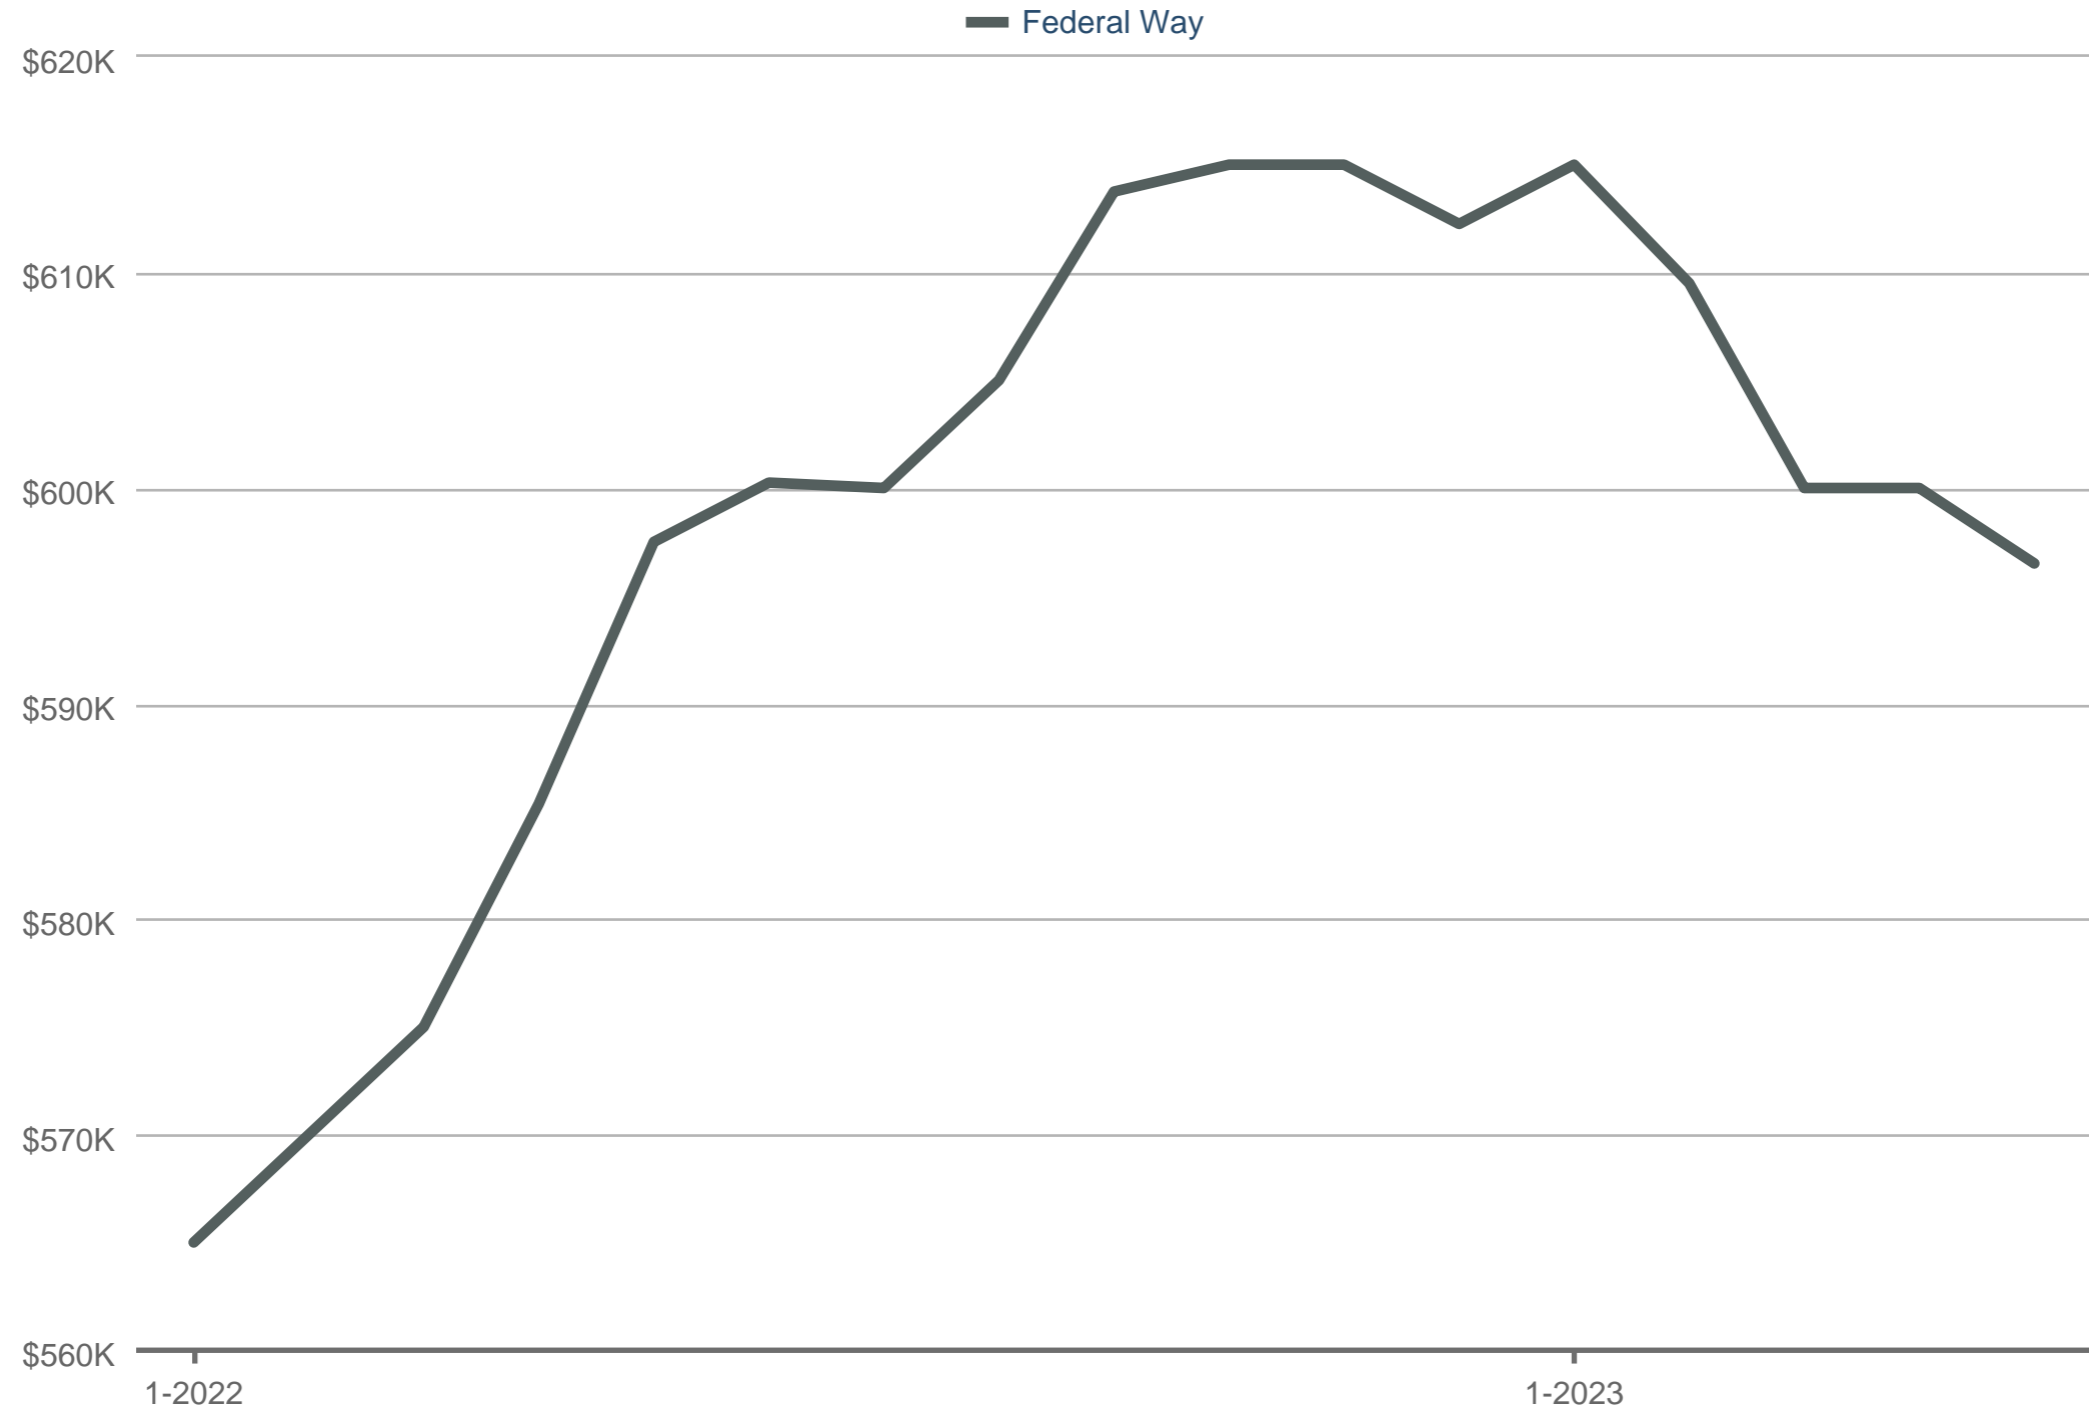

Median Sales Price

Federal Way: Residential

Each data point is 12 months of activity. Data is from June 6, 2023.