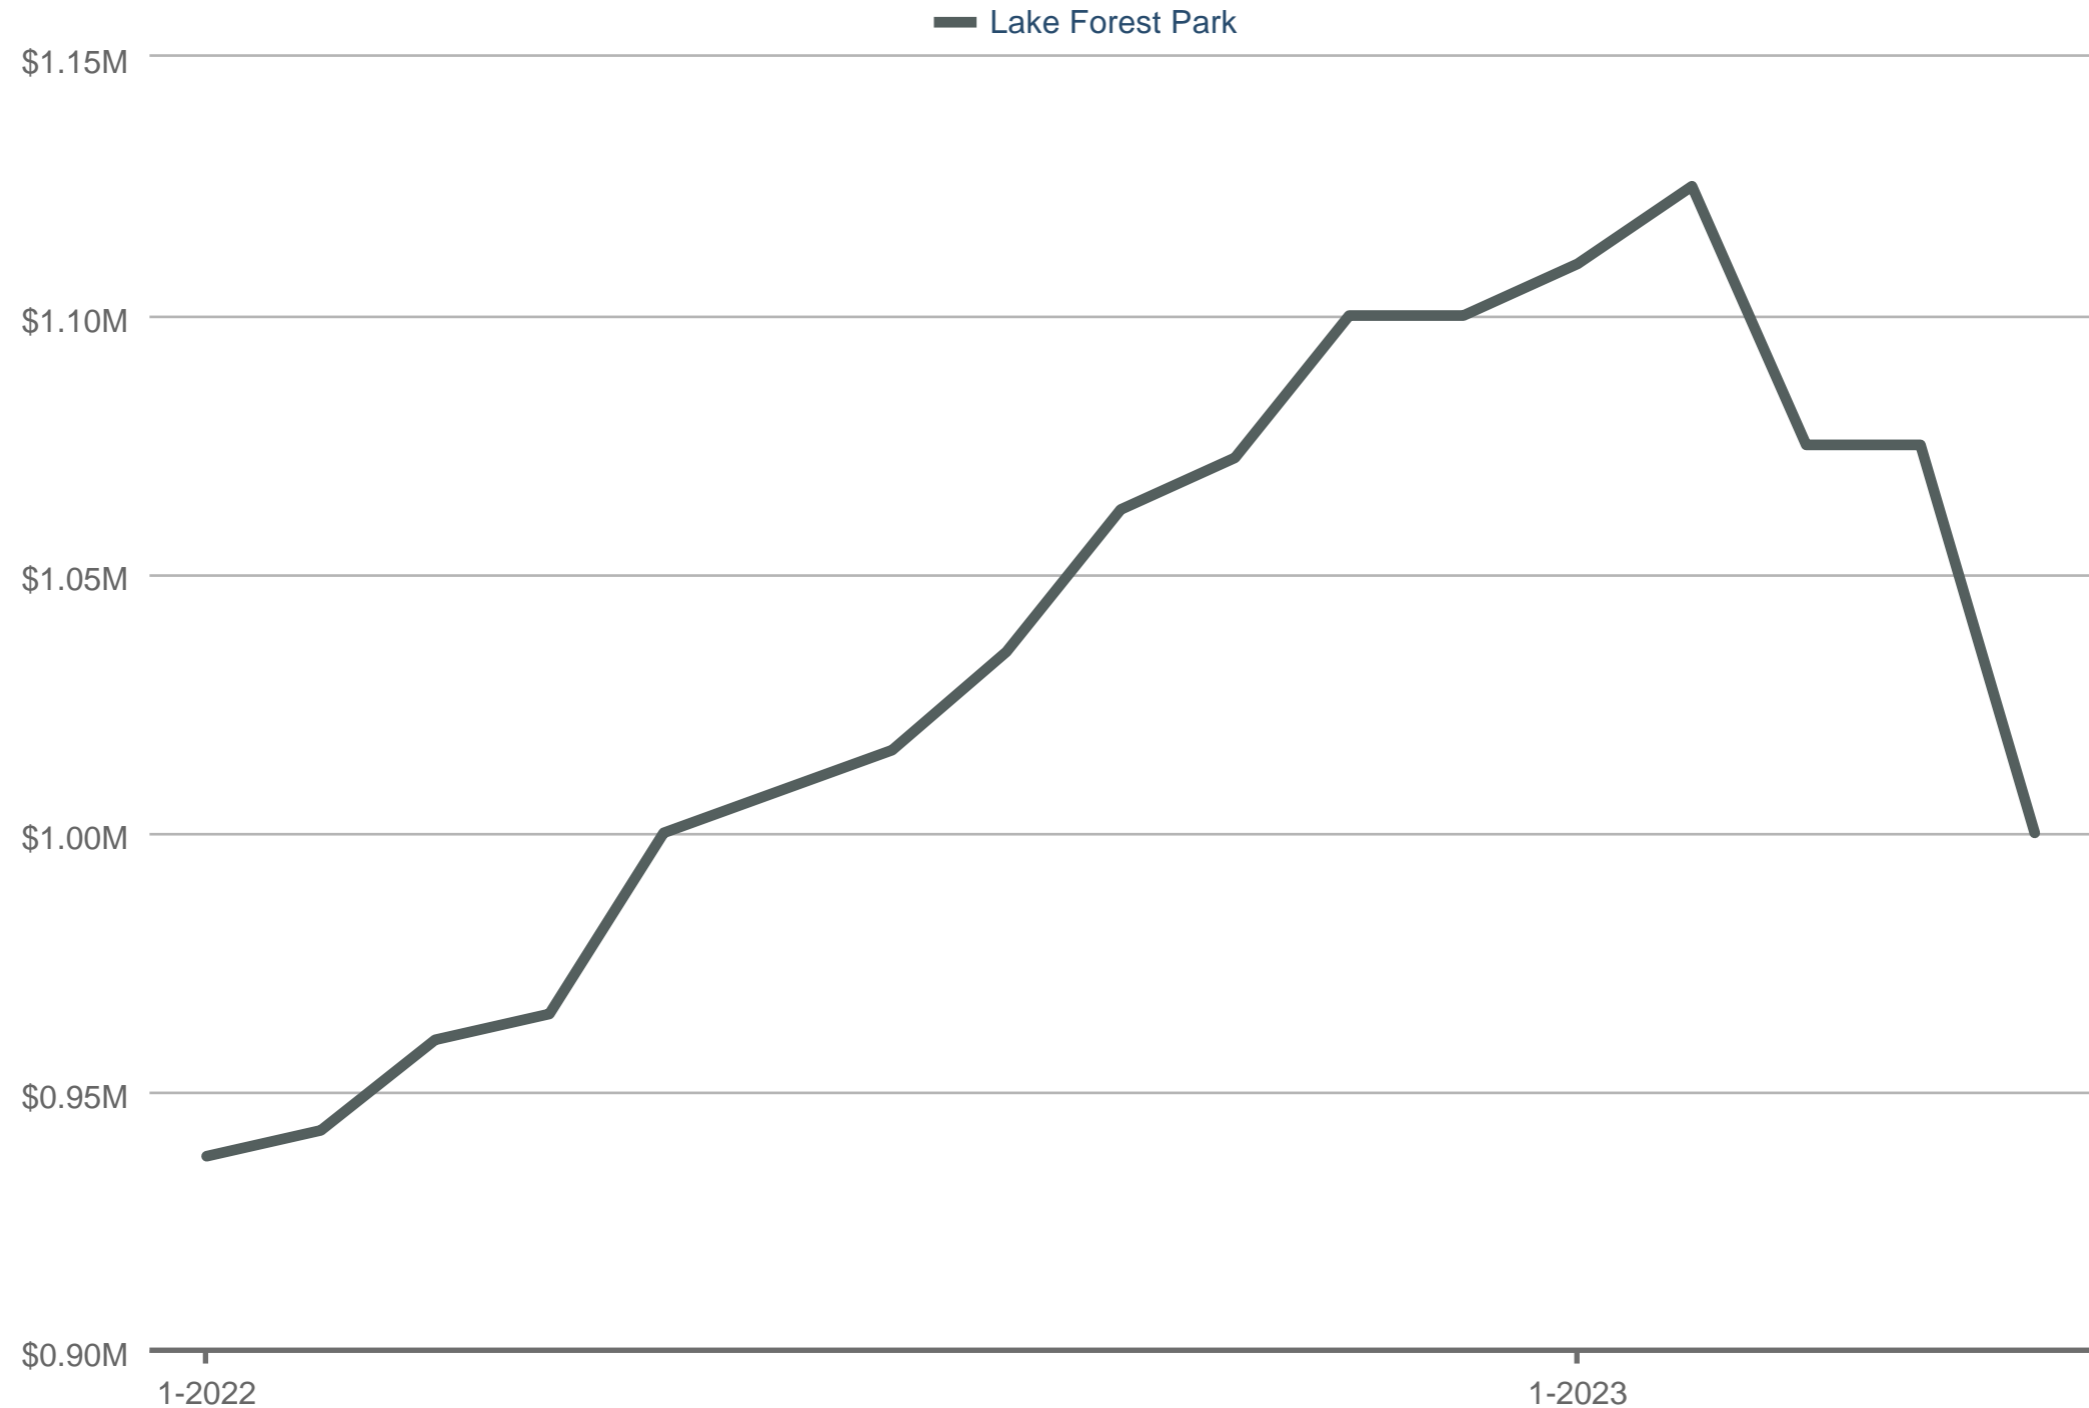

Median Sales Price

Lake Forest Park: Residential

Each data point is 12 months of activity. Data is from June 6, 2023.