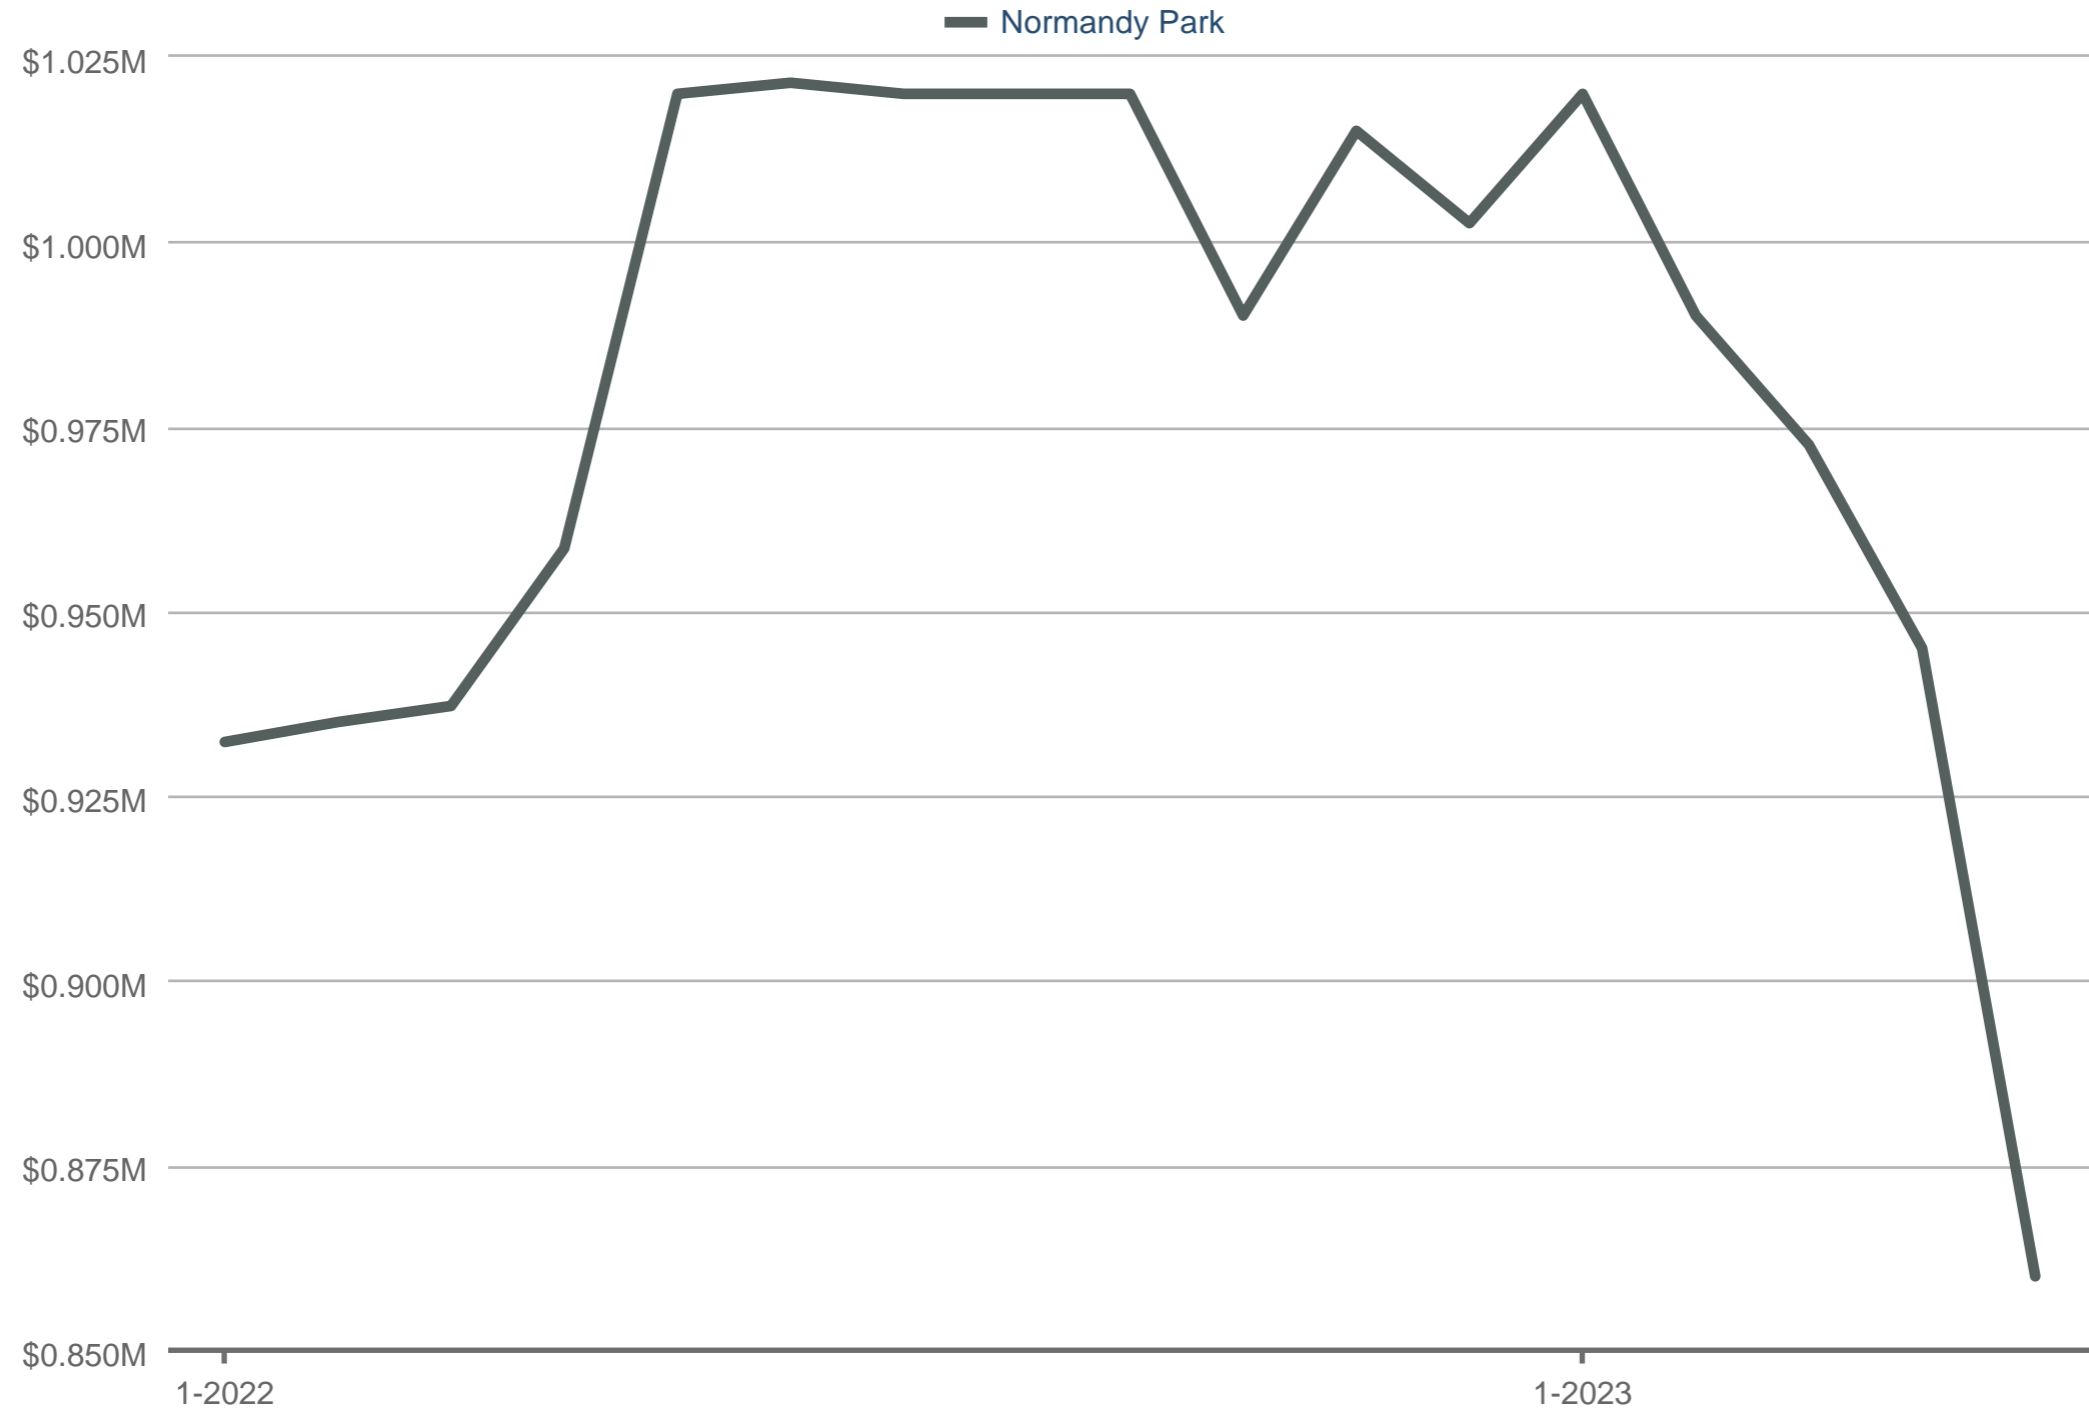

### Median Sales Price

Normandy Park: Residential

Each data point is 12 months of activity. Data is from June 6, 2023.