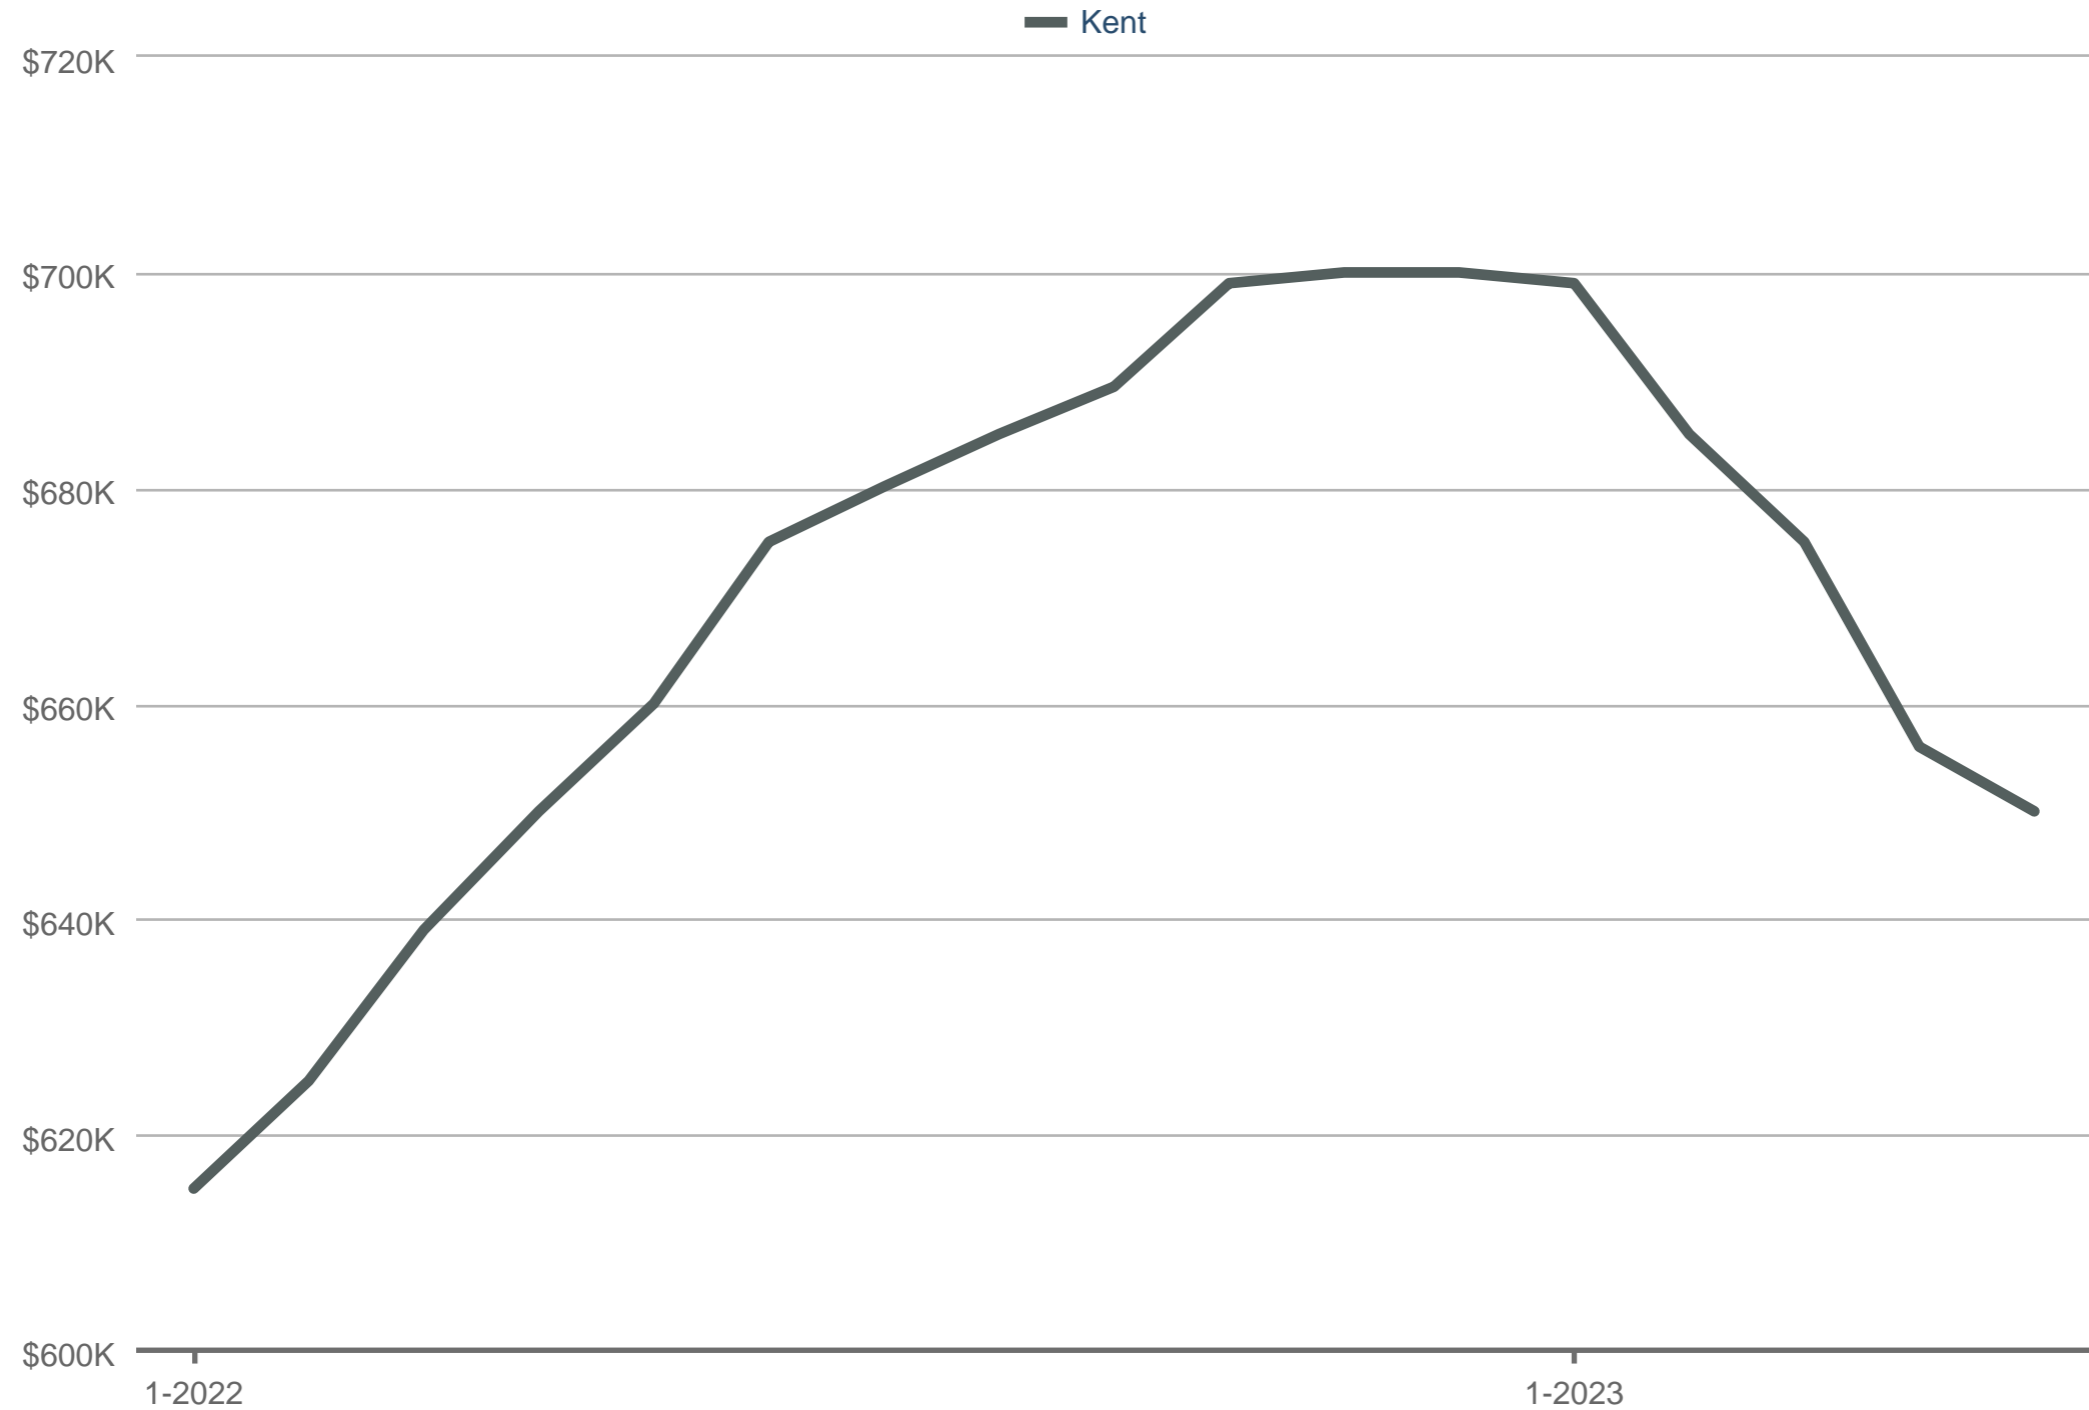

Median Sales Price

Kent: Residential

Each data point is 12 months of activity. Data is from June 6, 2023.