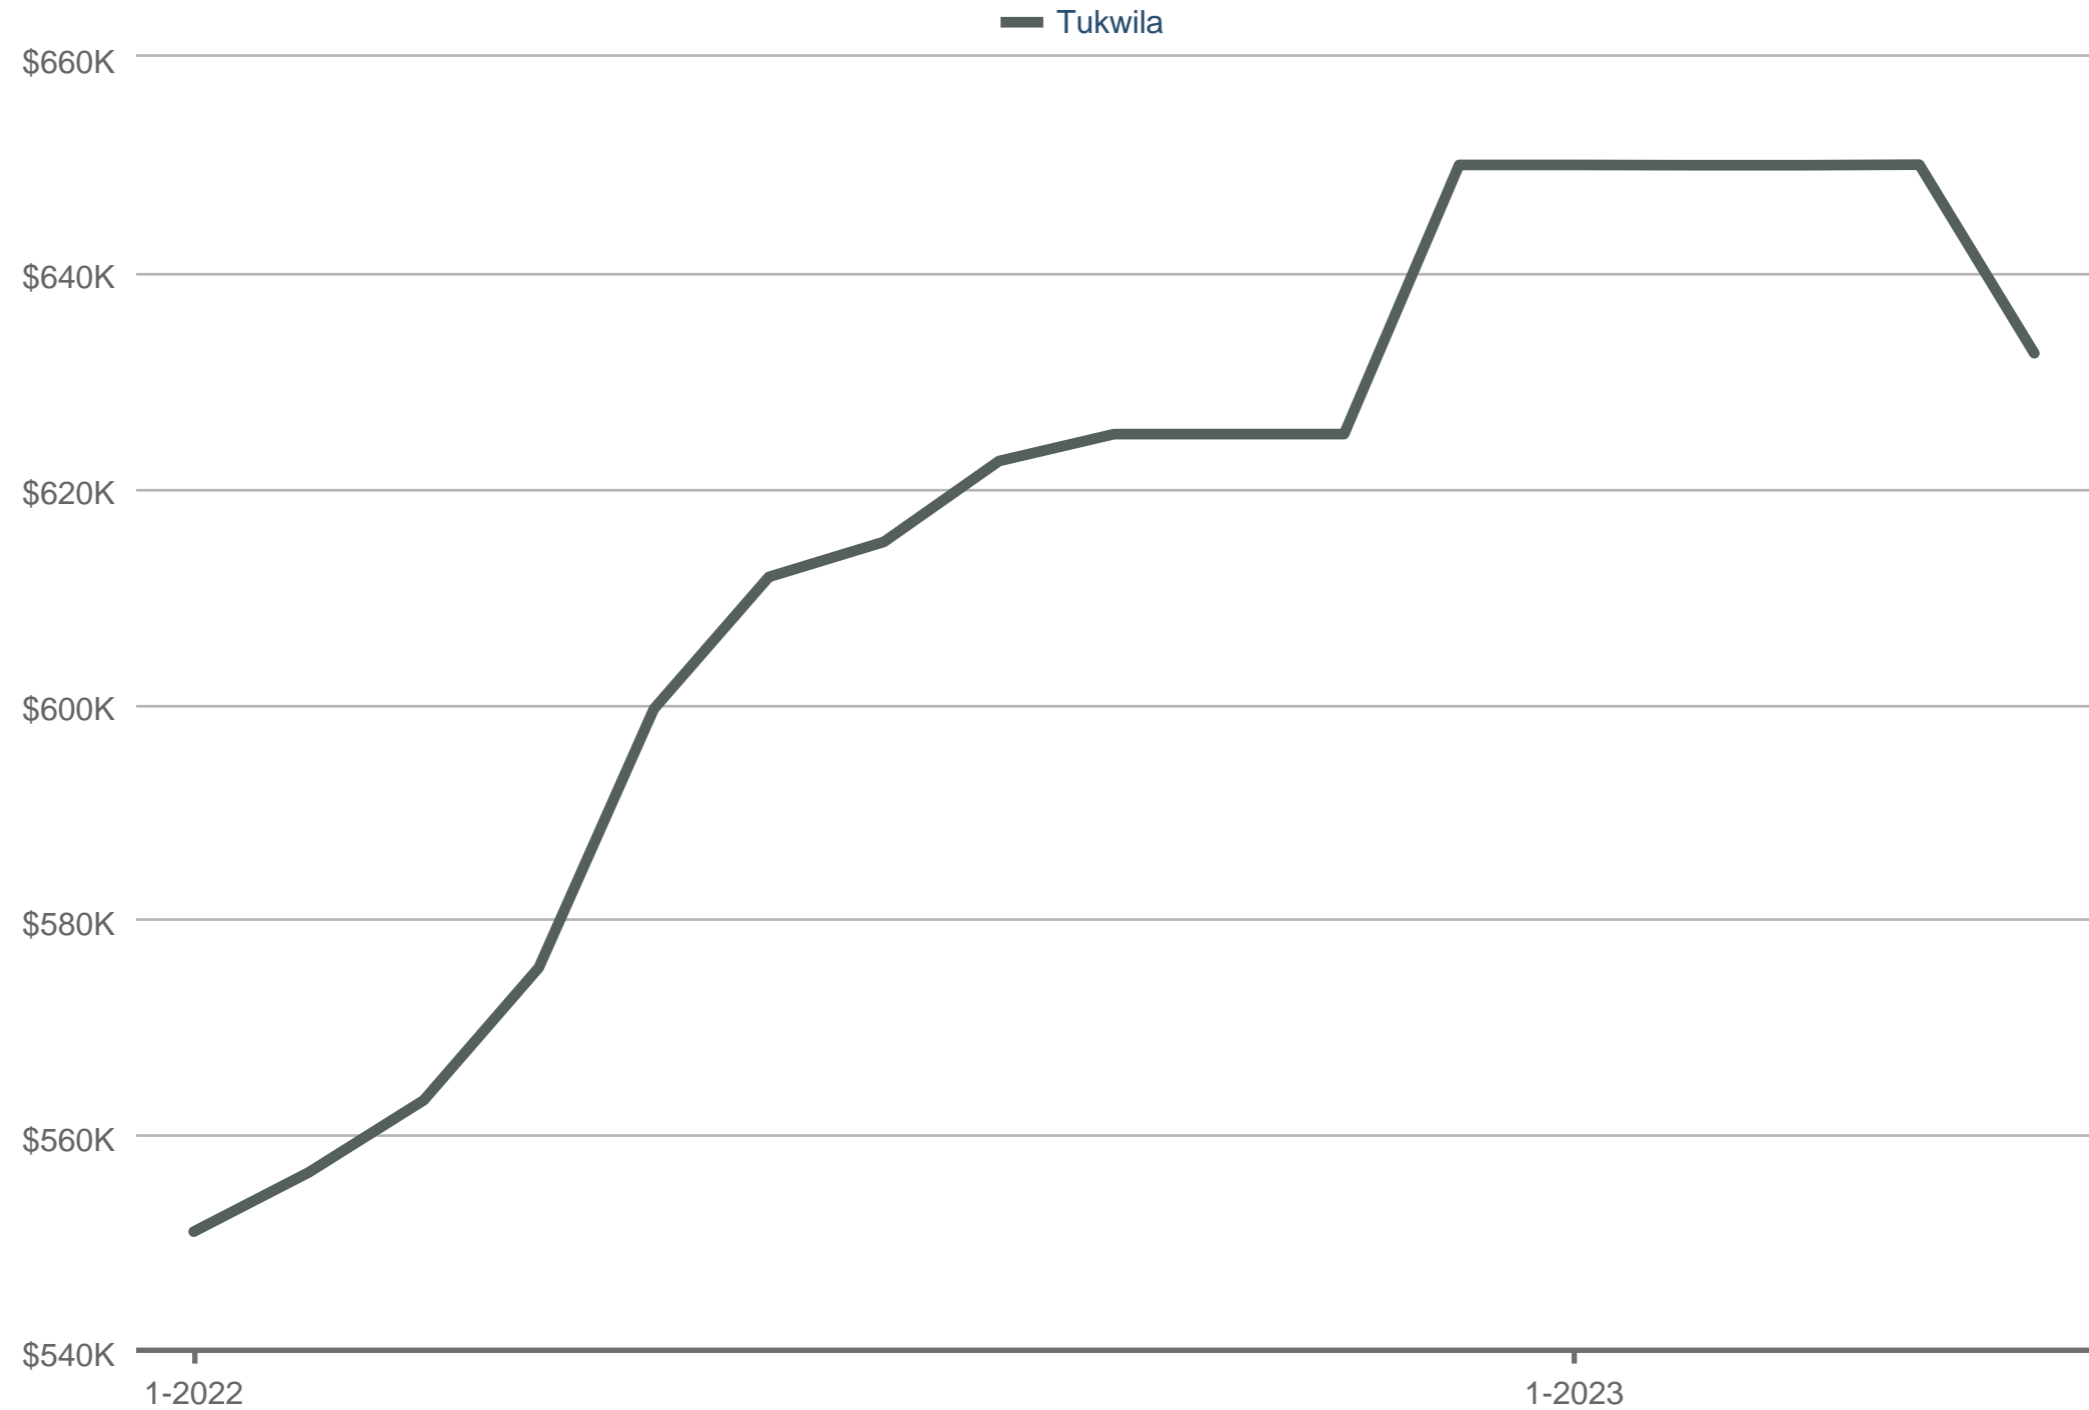

### Median Sales Price

Tukwila: Residential

Each data point is 12 months of activity. Data is from June 6, 2023.