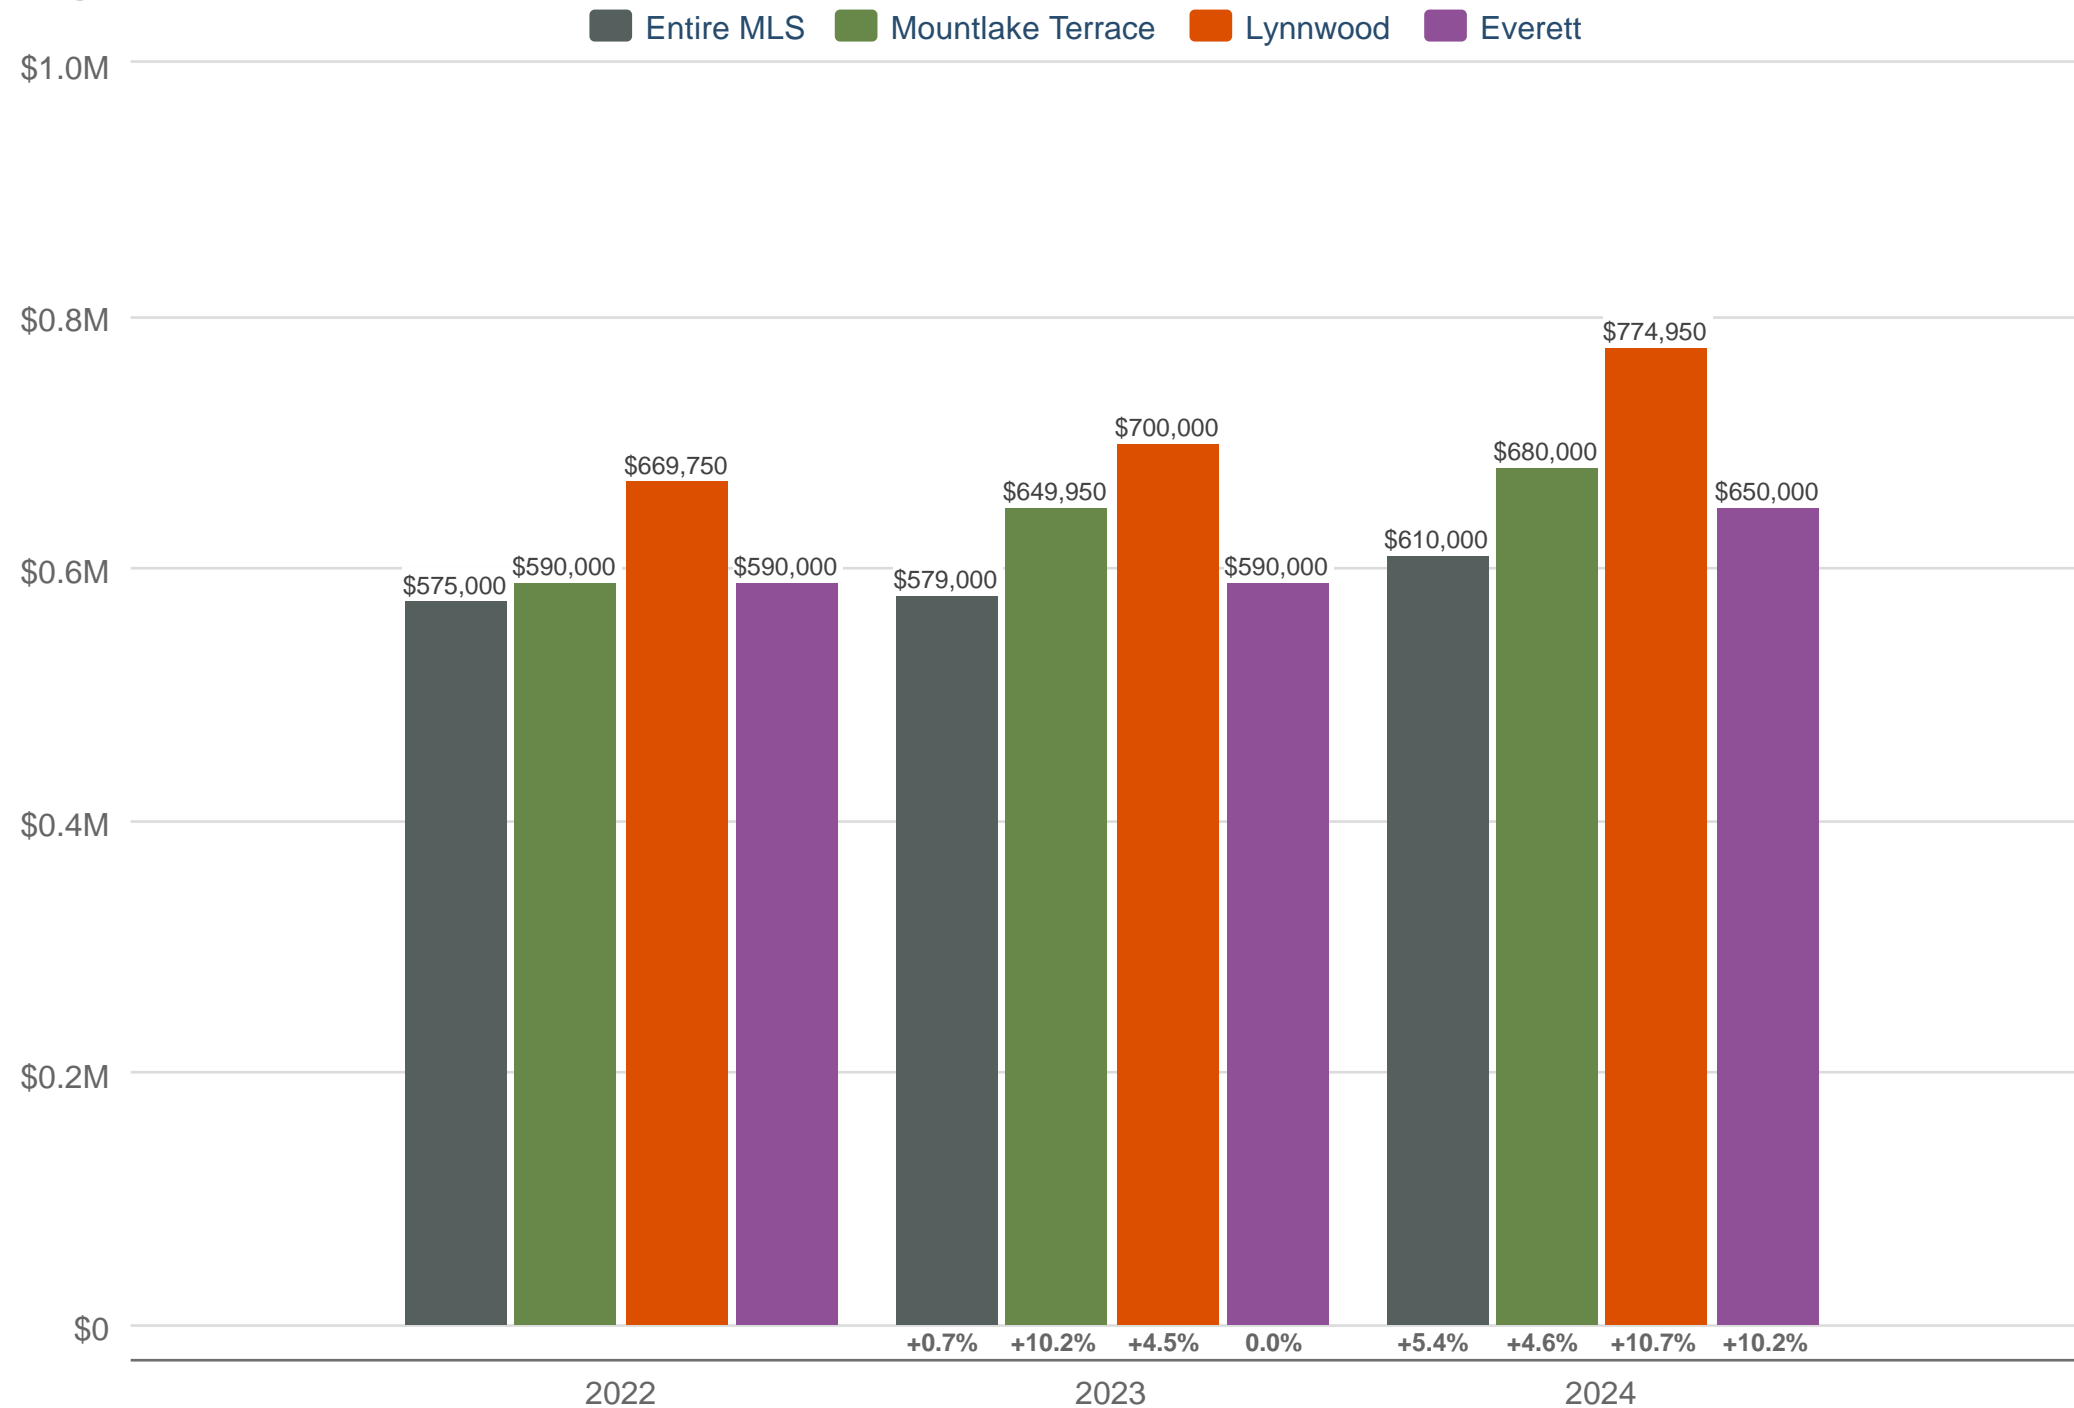

### August Median Sales Price

Entire MLS & Mountlake Terrace & Lynnwood & Everett

Each data point is one month of activity. Data is from September 16, 2024.