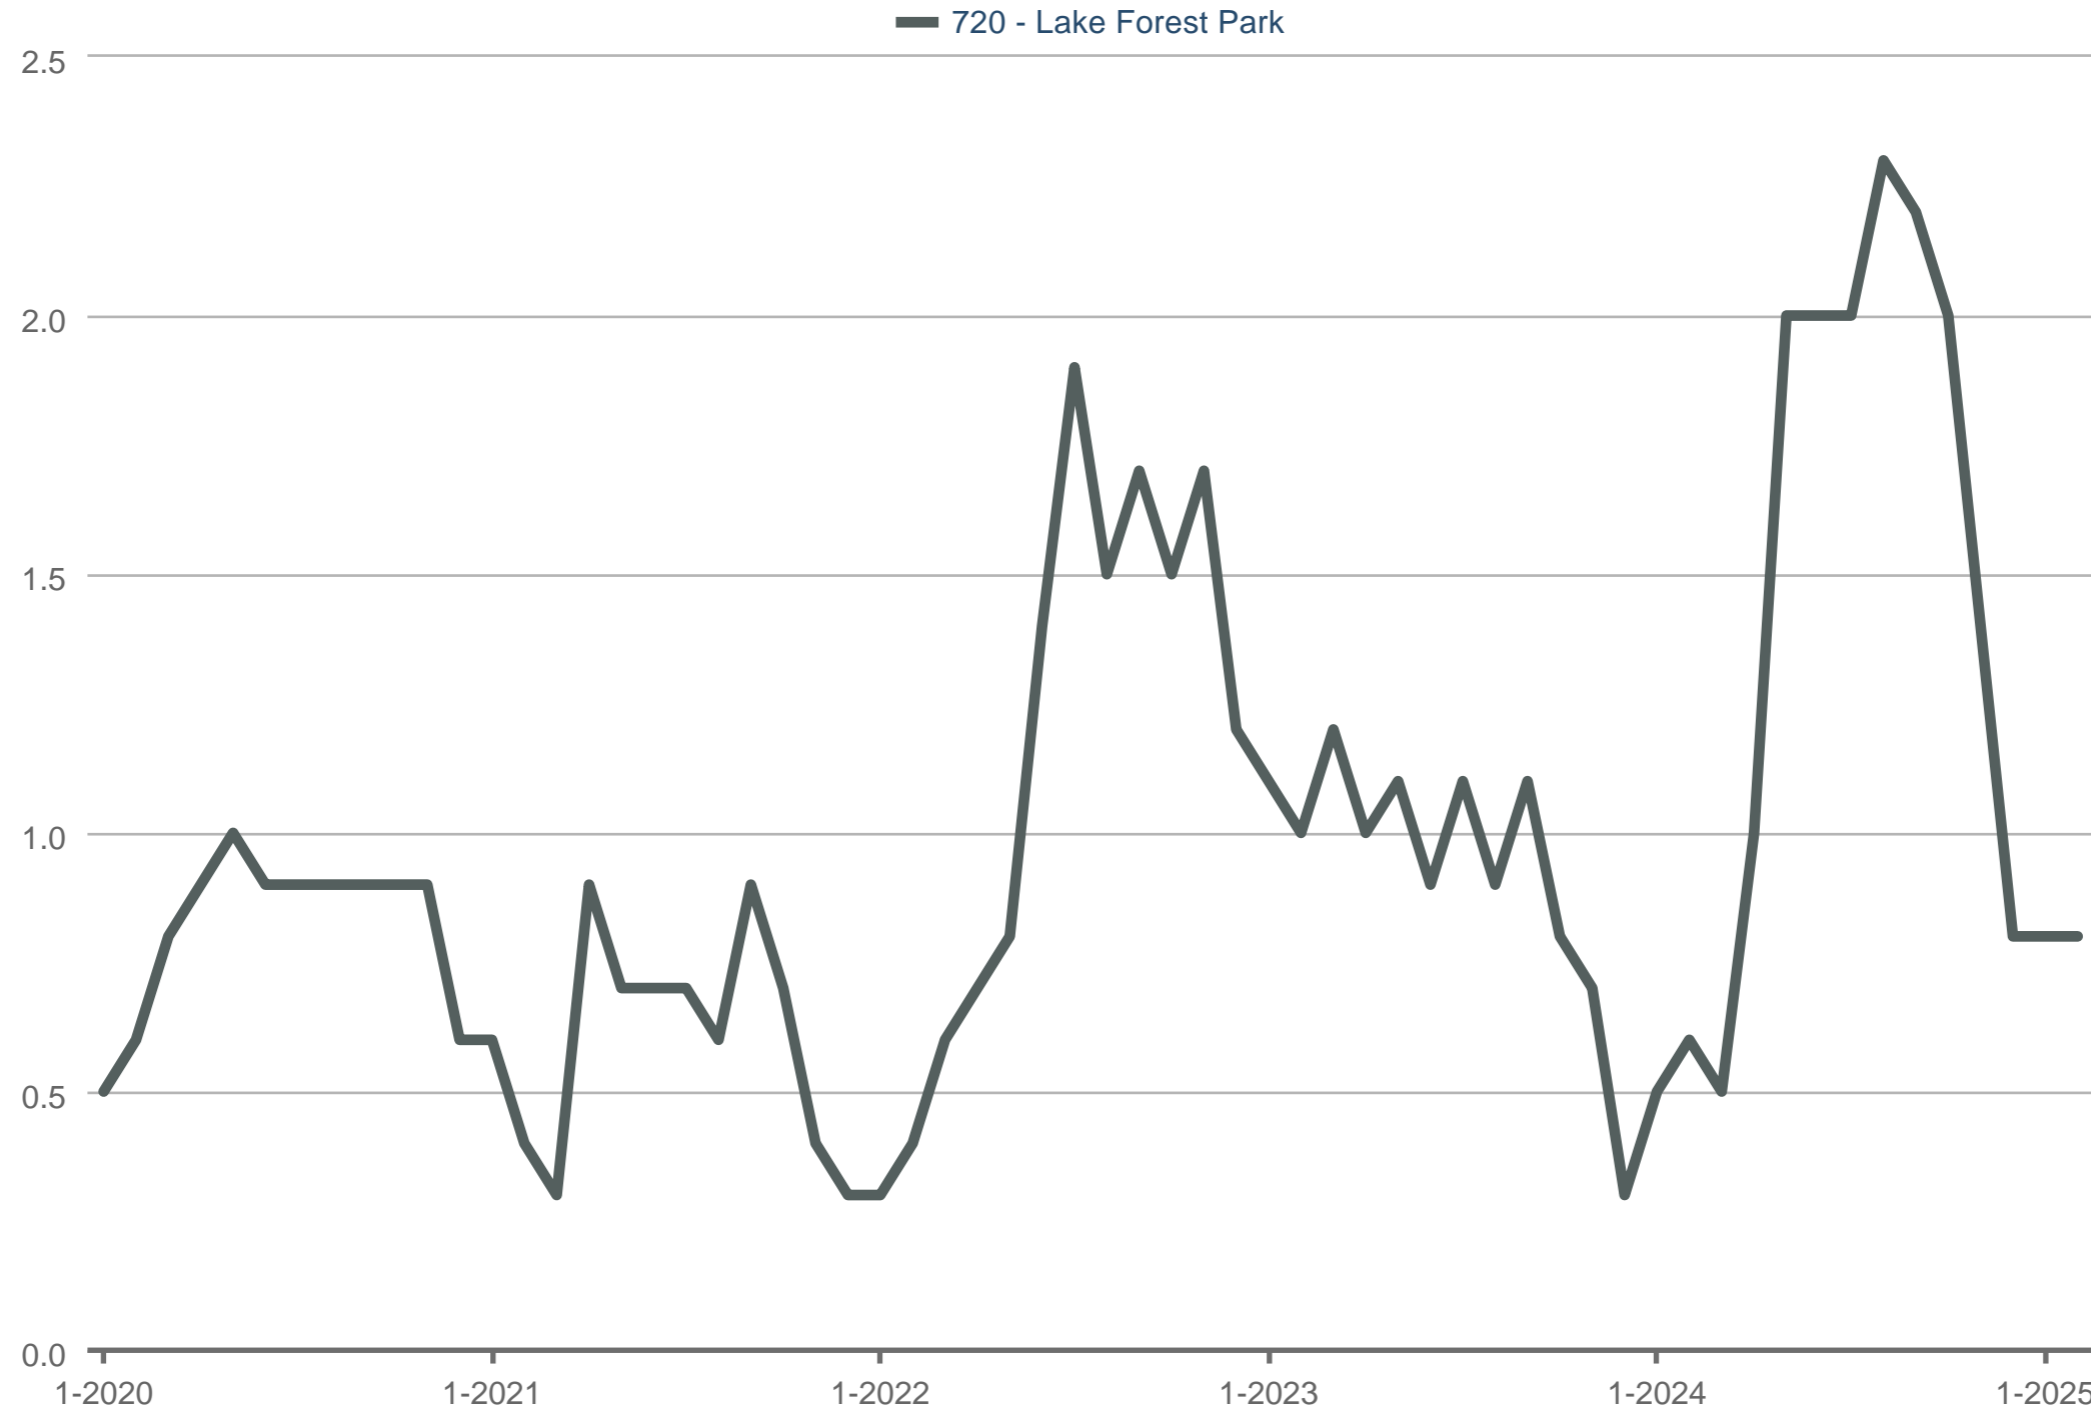

720 - Lake Forest Park: Residential

Each data point is one month of activity. Data is from March 16, 2025.