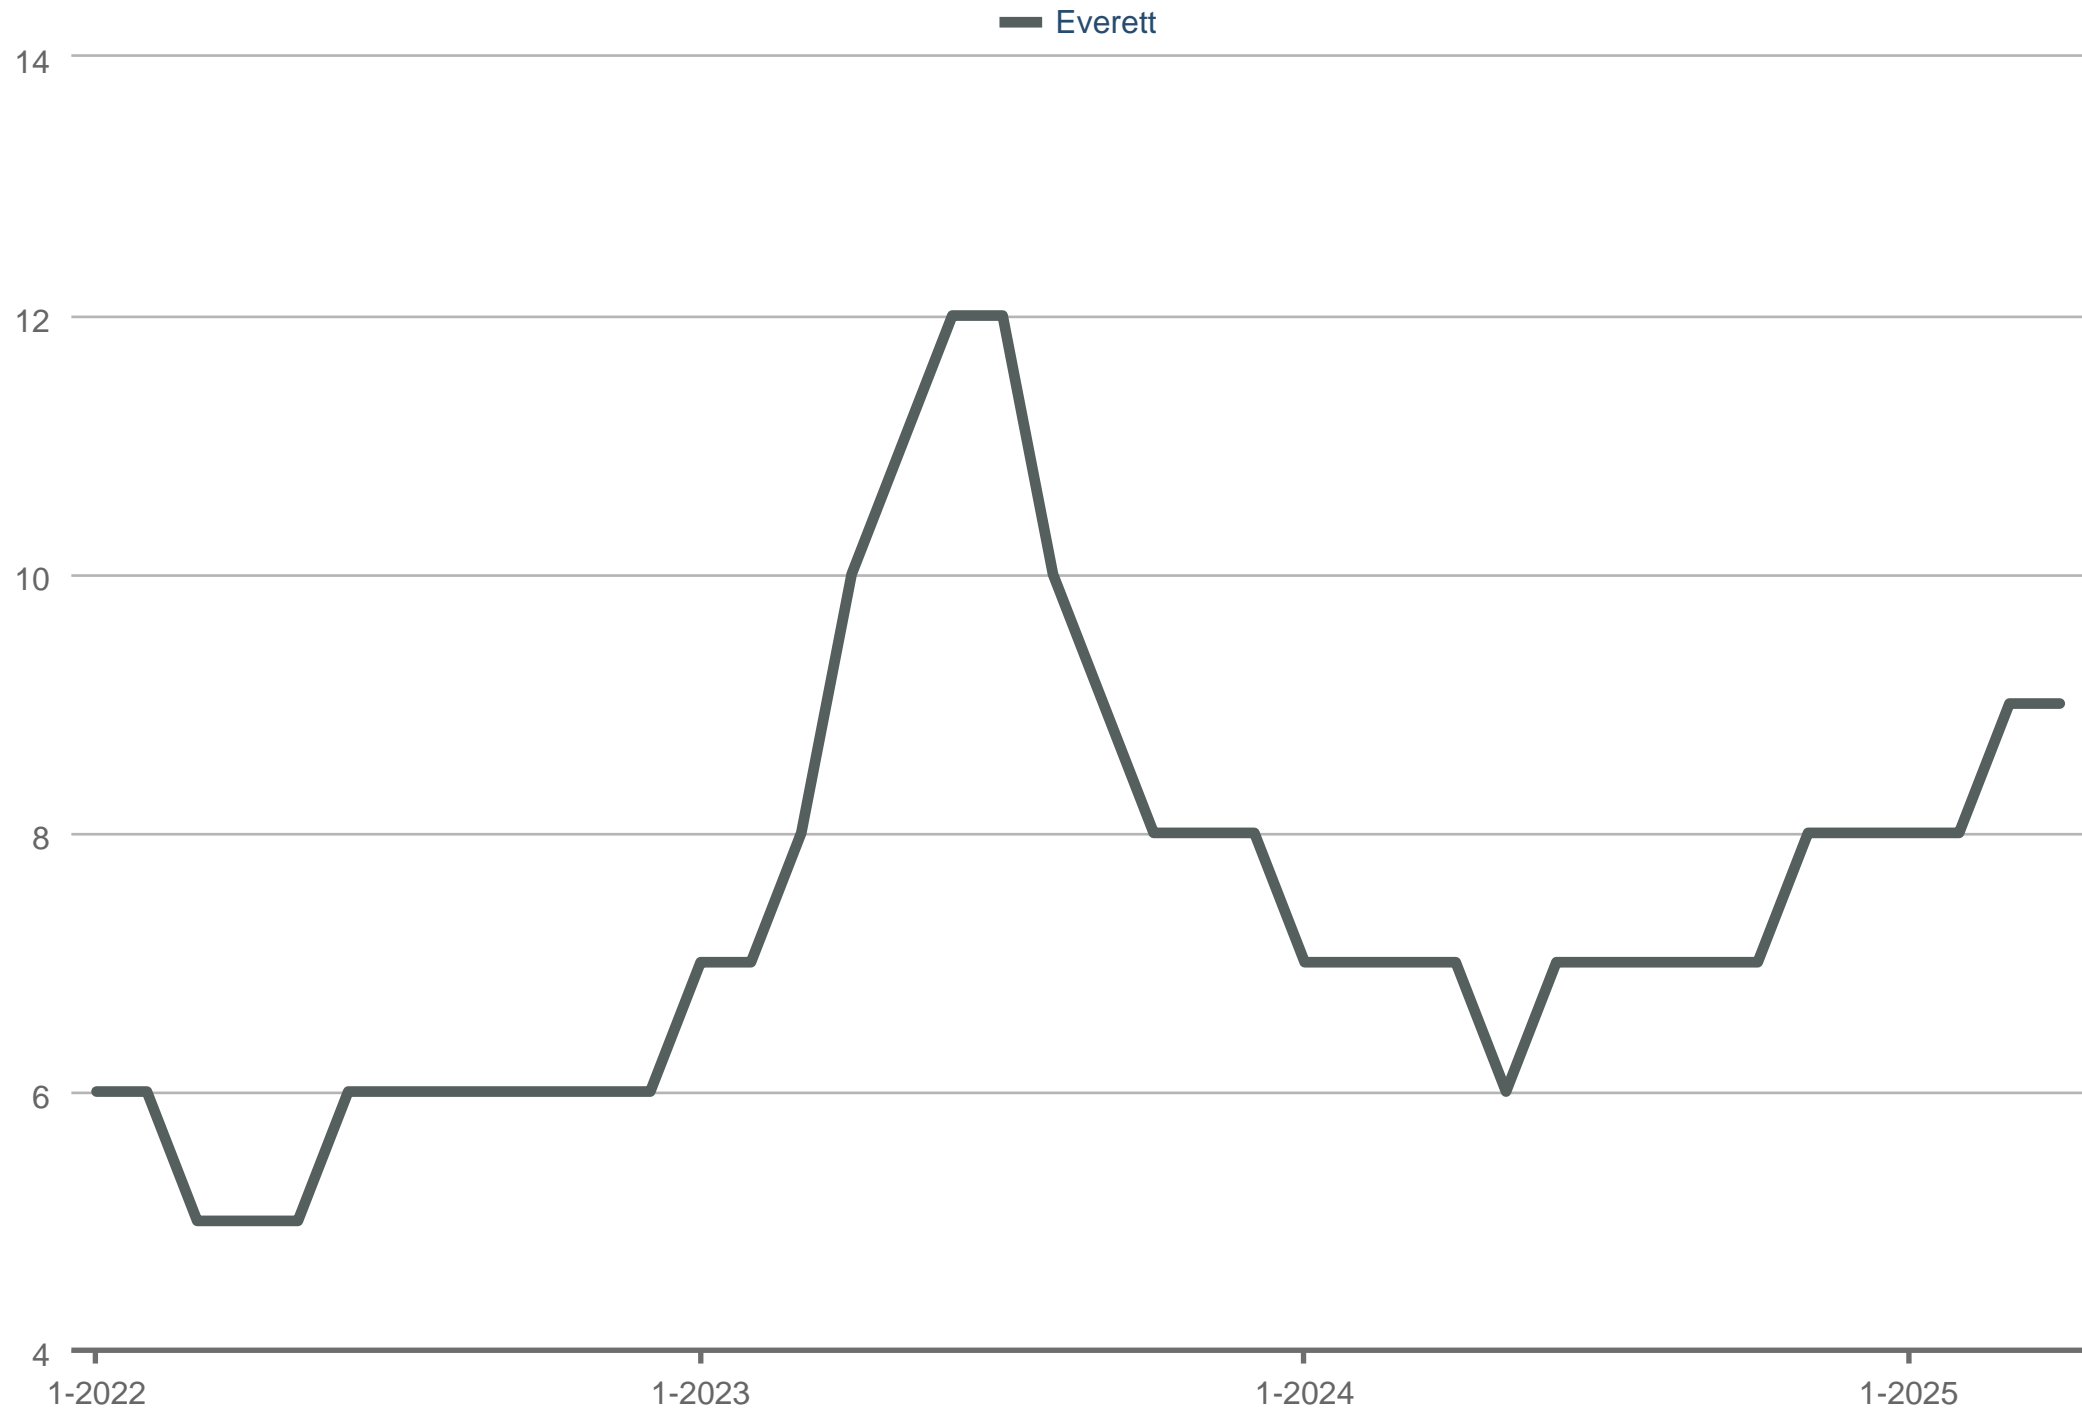

### Median Days on Market

Everett

Each data point is 12 months of activity. Data is from May 17, 2025.