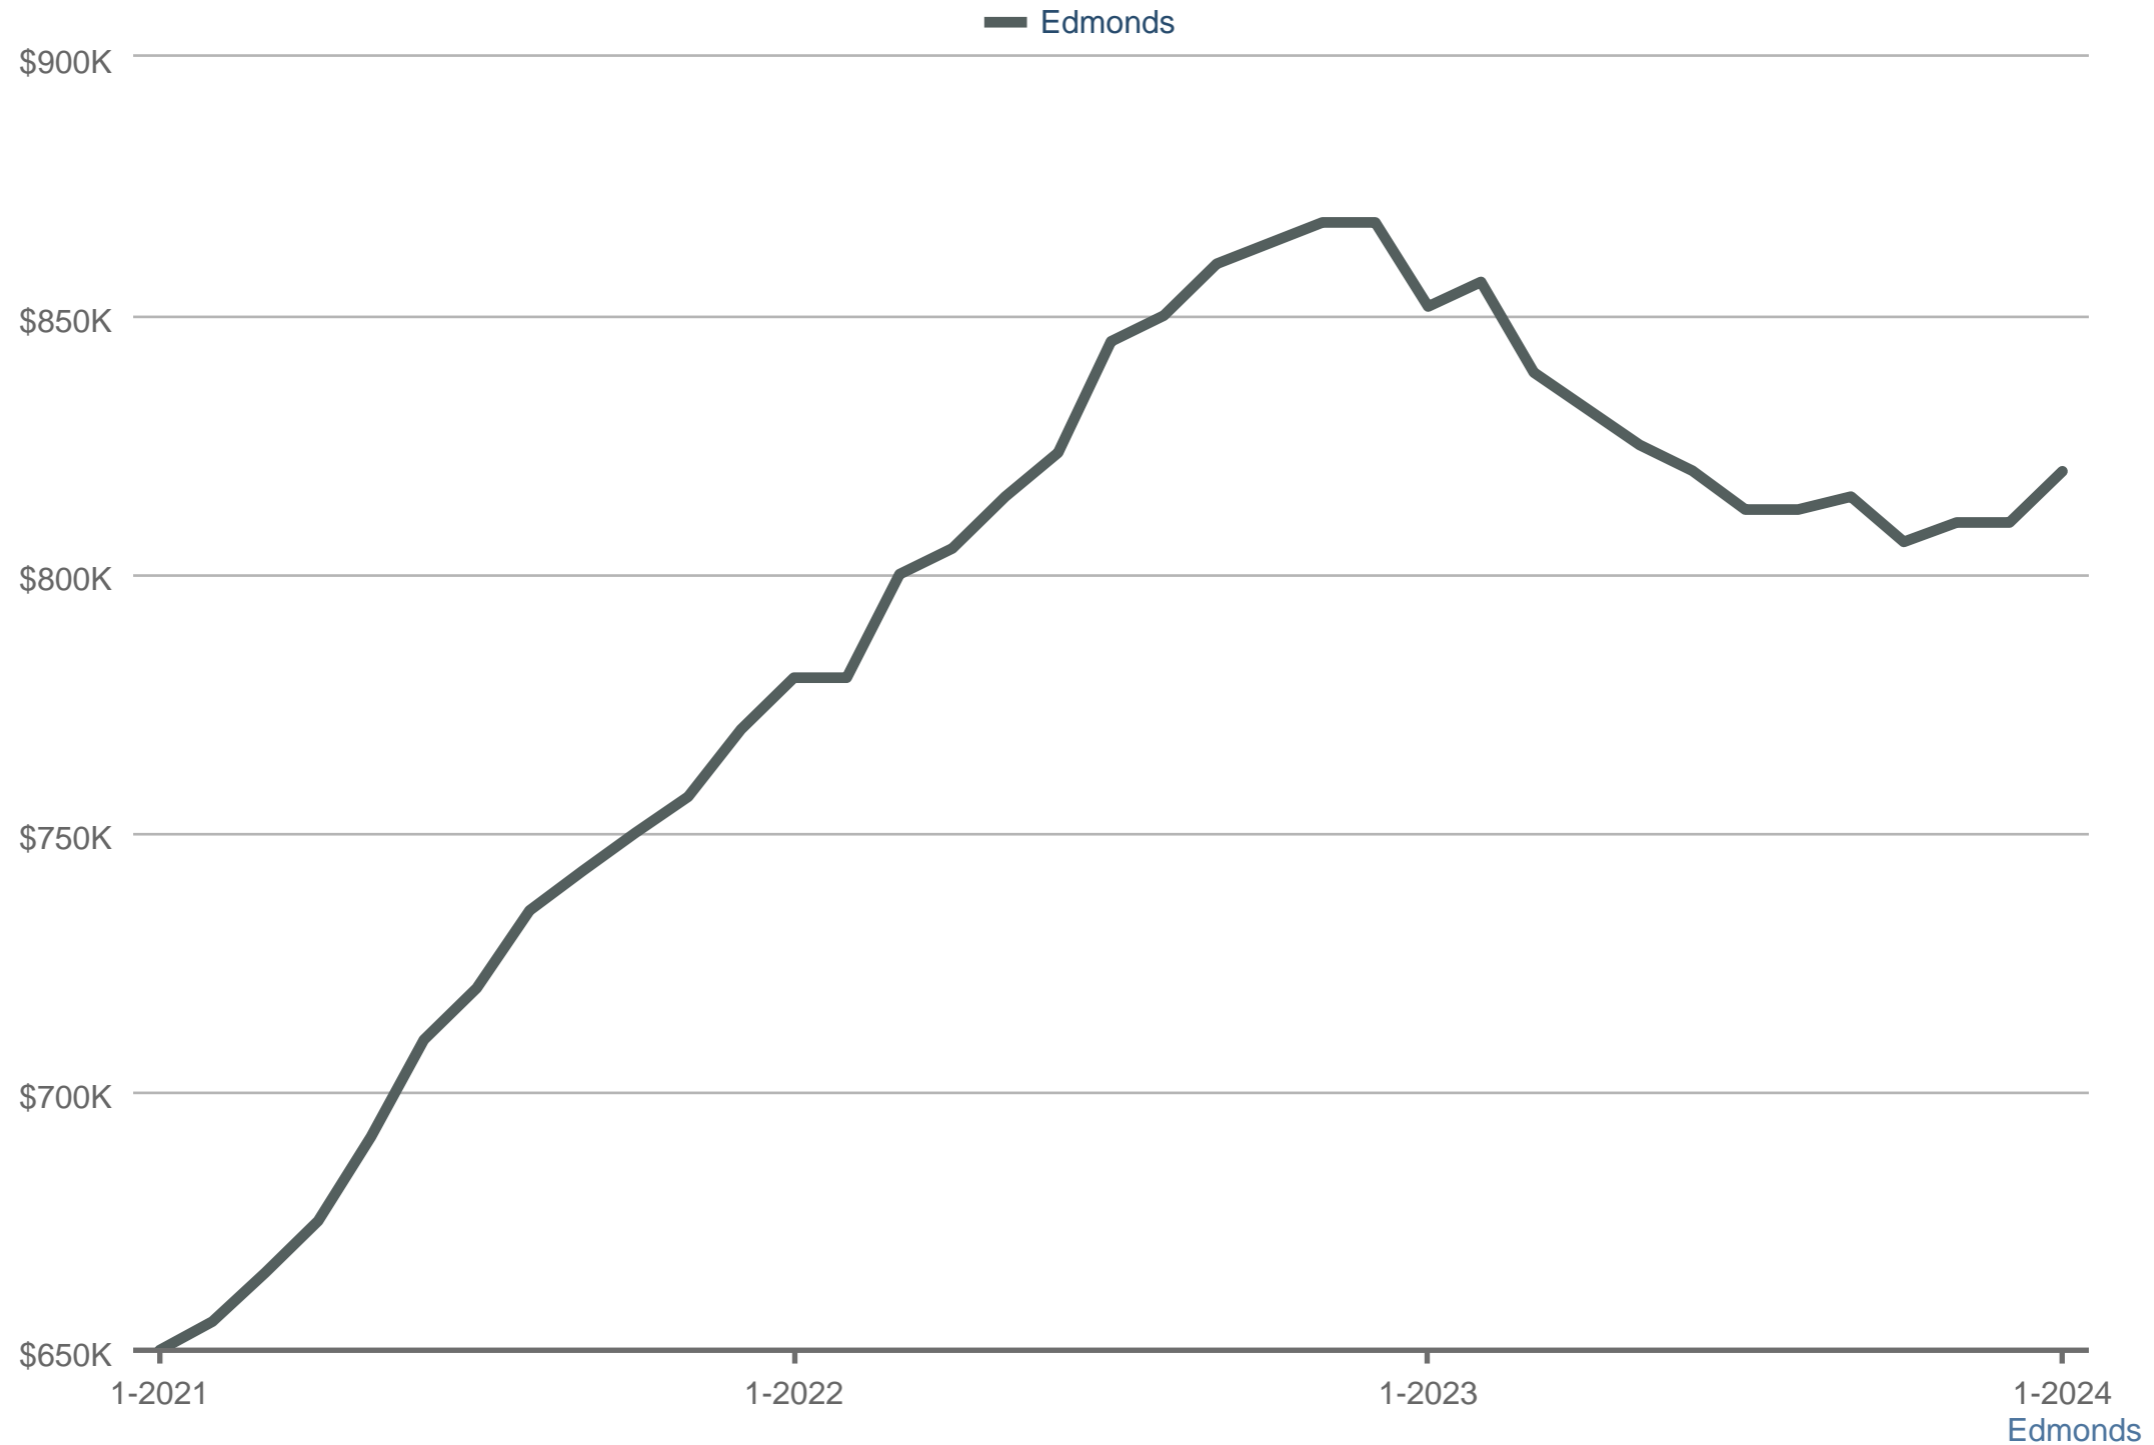

Median Sales Price

Each data point is 12 months of activity. Data is from February 23, 2024.