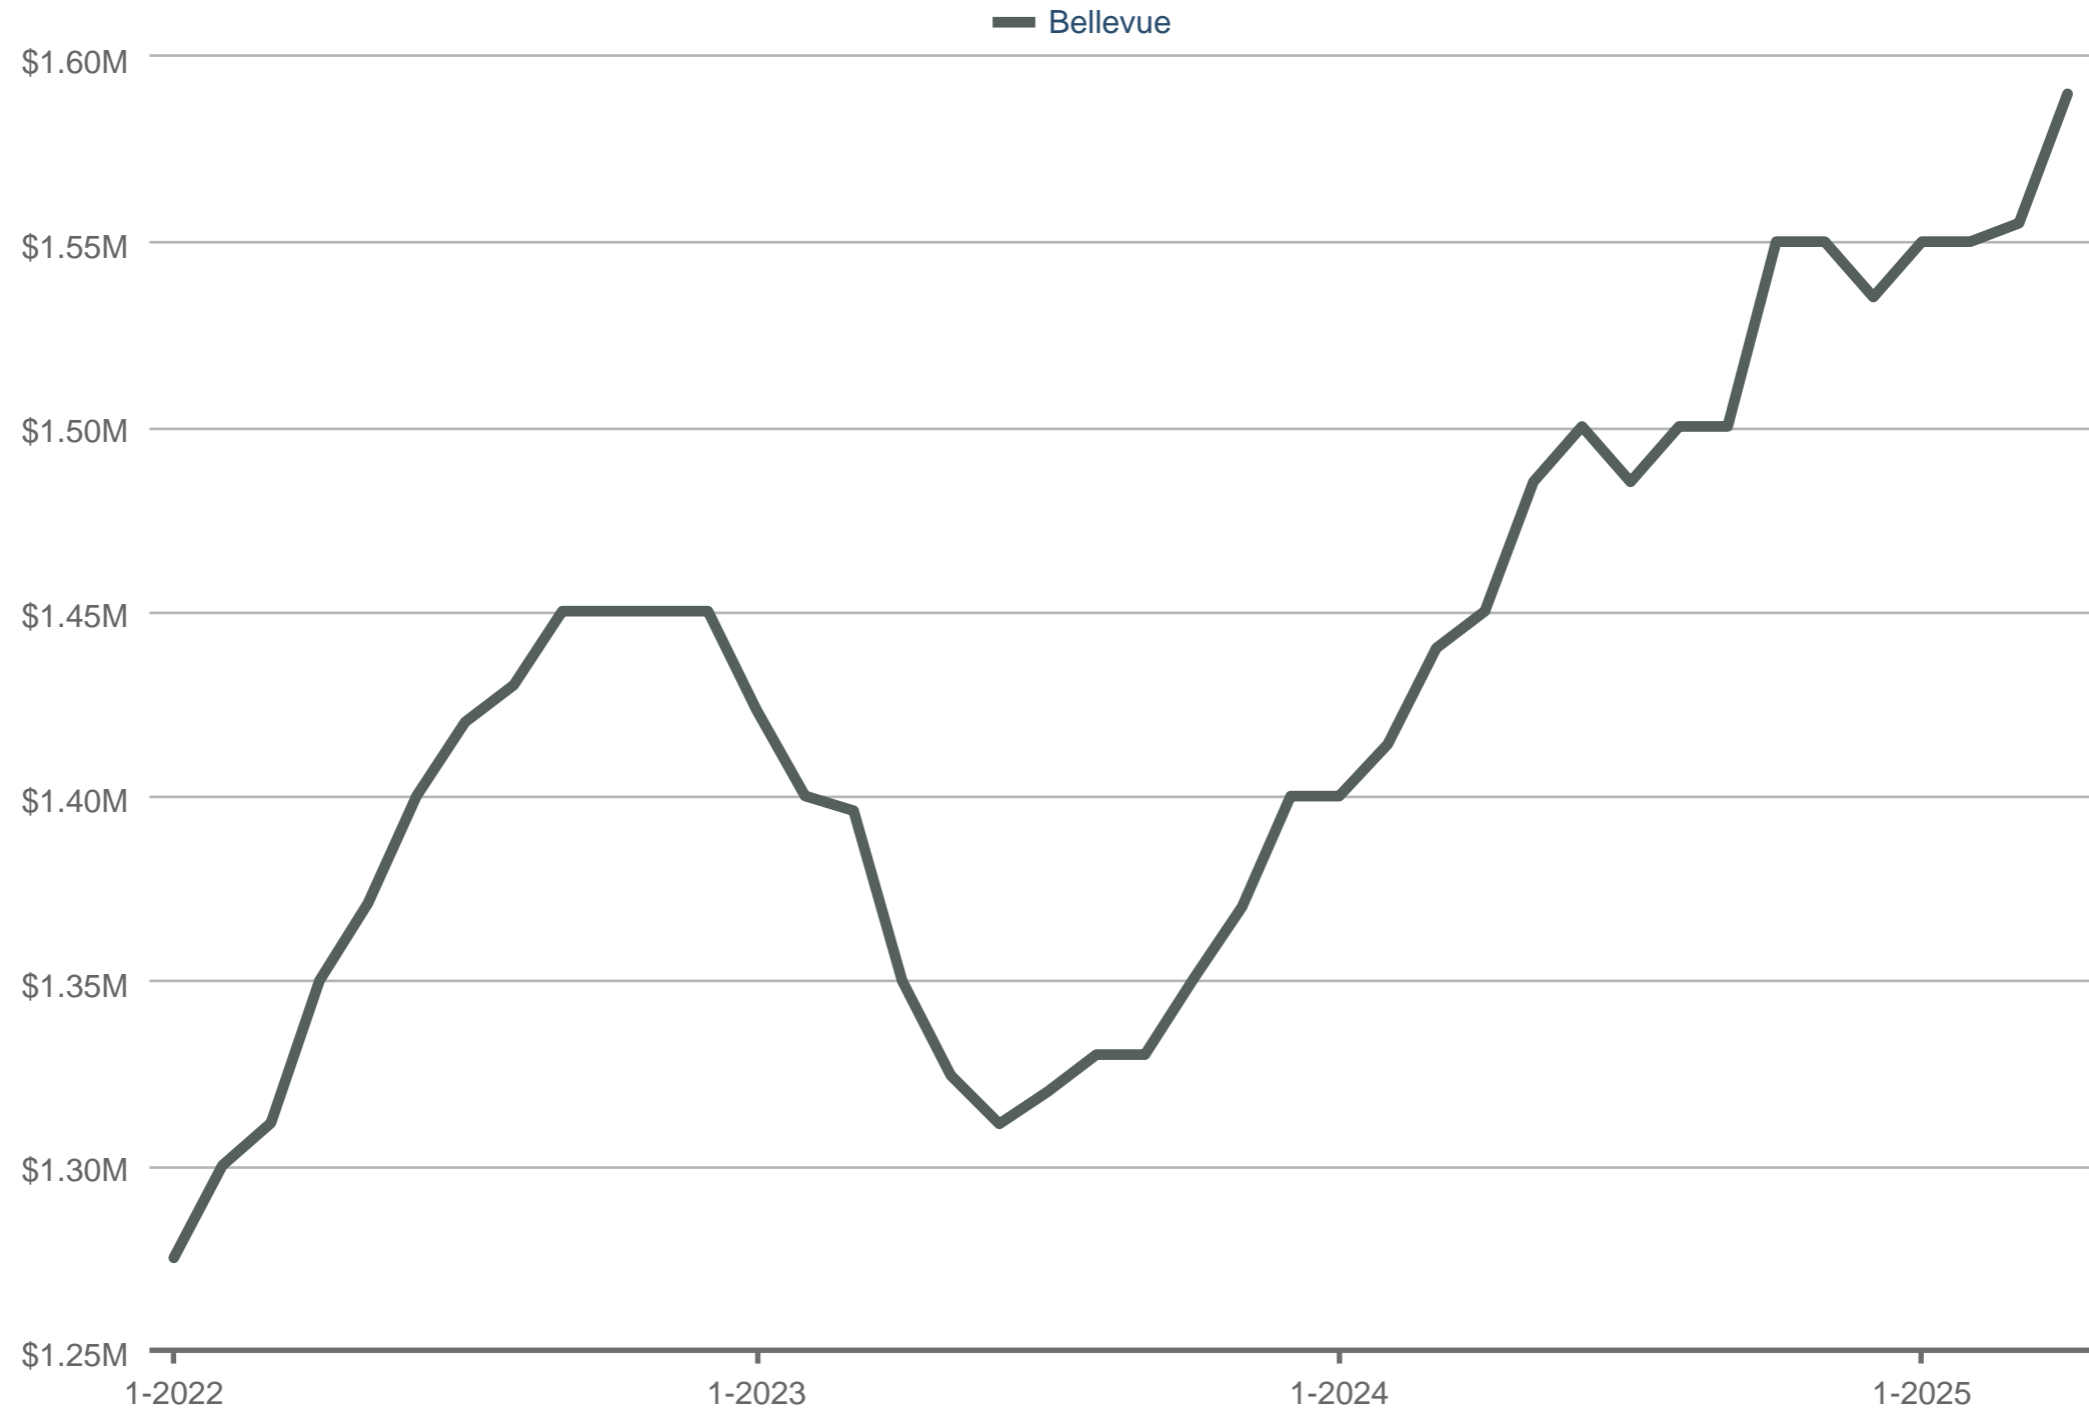

### Median Sales Price

Bellevue

Each data point is 12 months of activity. Data is from May 17, 2025.