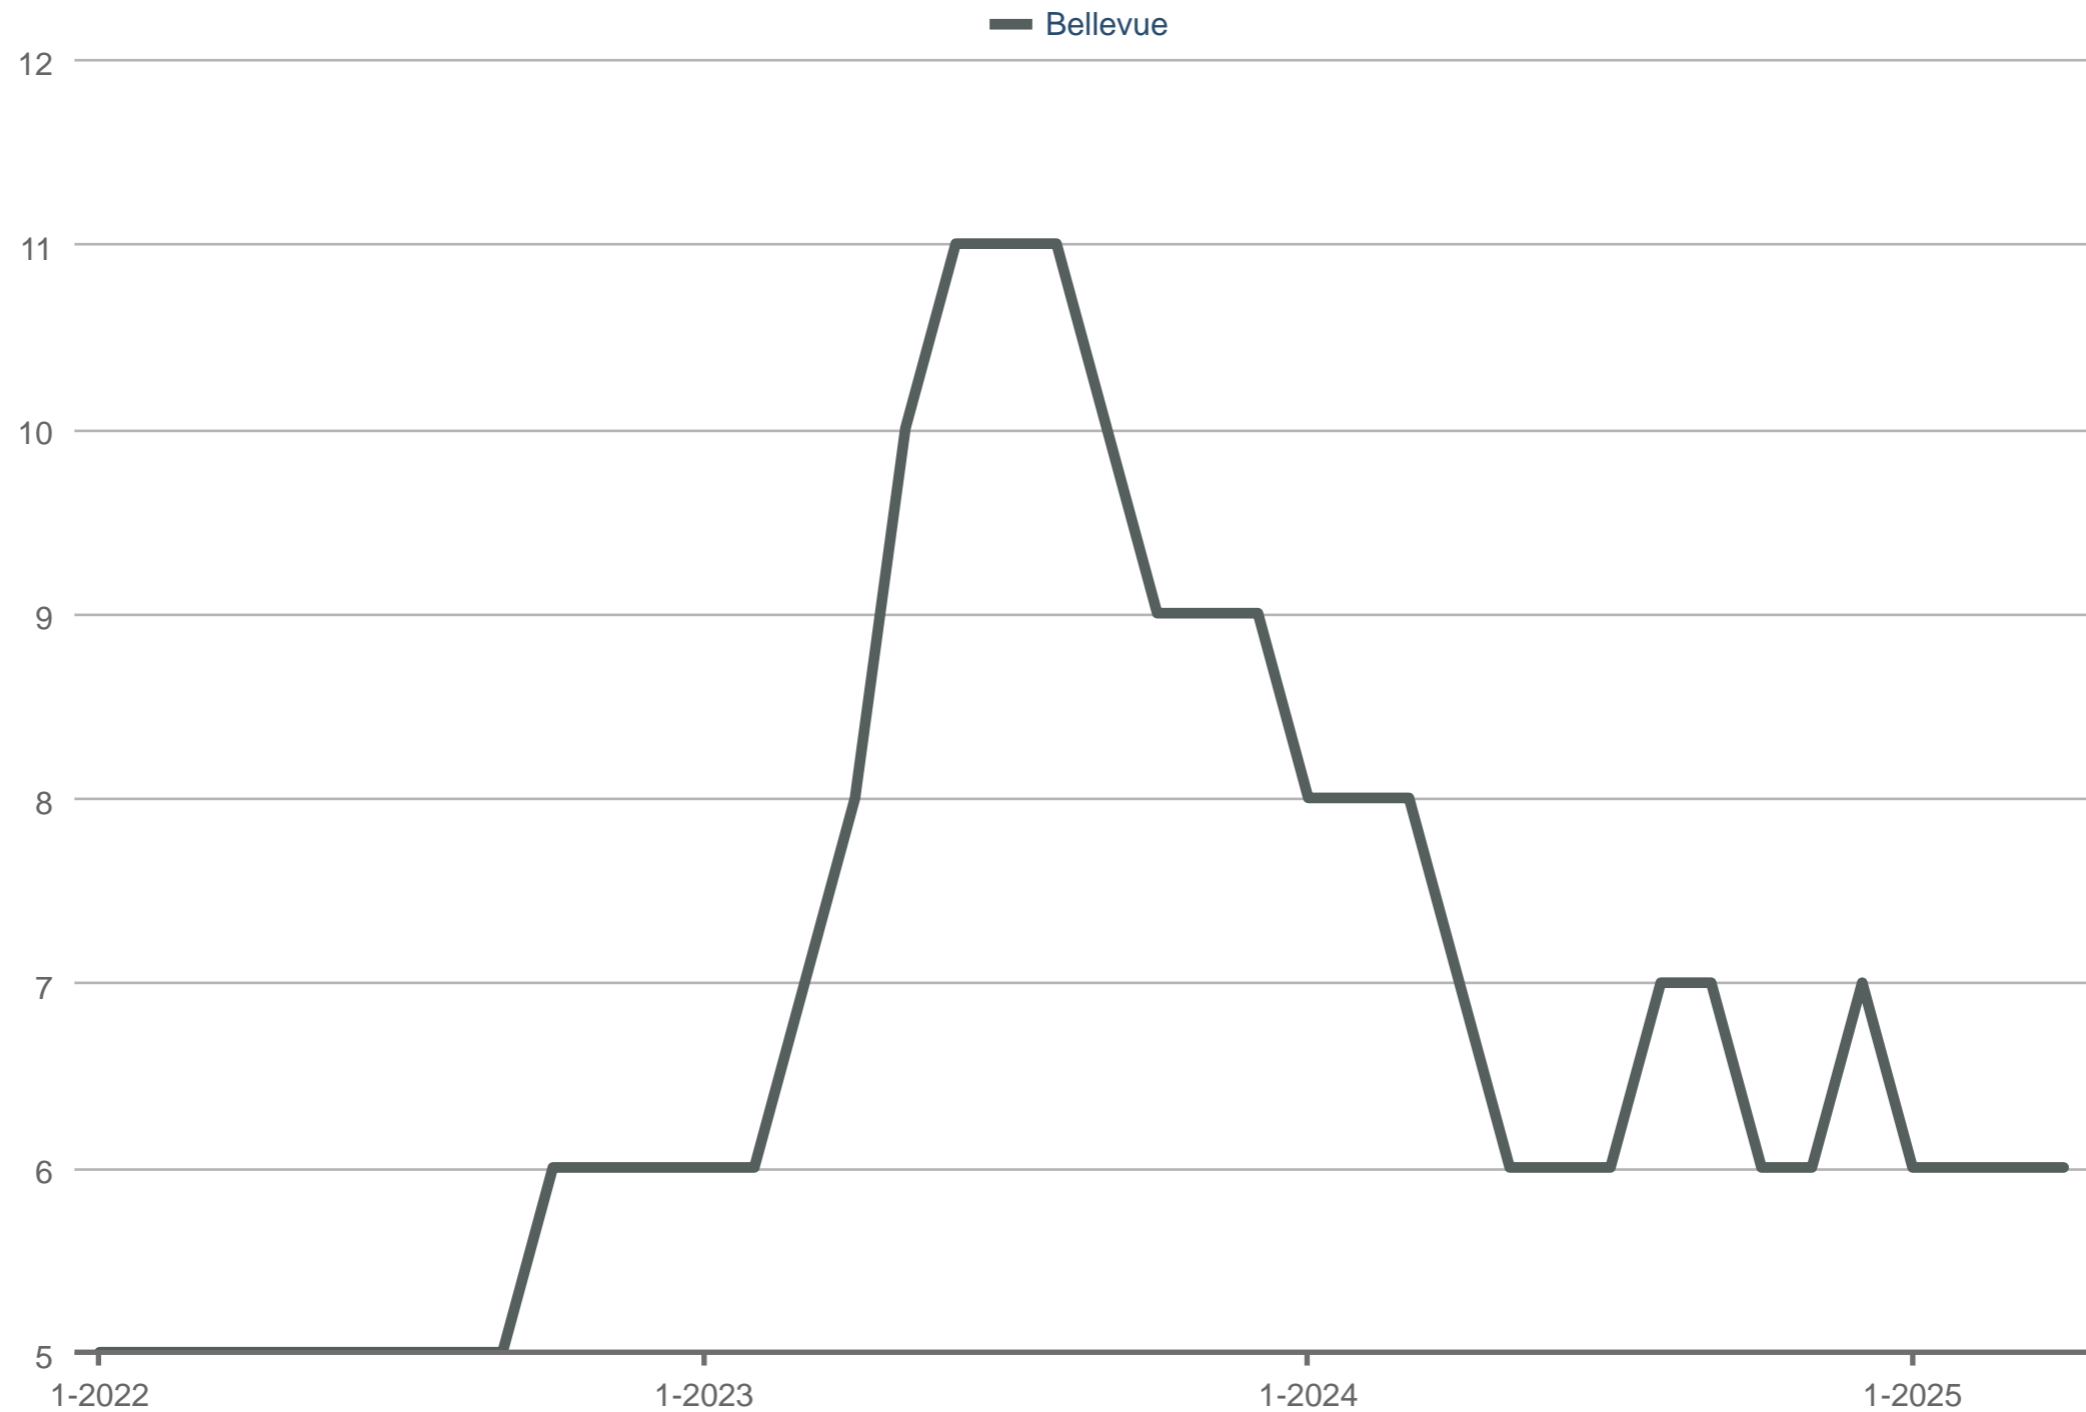

Andree Hurley
RSVP Brokers ERA

Office: (425) 519-3619
Cell: (206) 669-1622
andree@seattlehometour.com

NORTHWEST
MULTIPLE LISTING SERVICE

Median Days on Market

Bellevue

Each data point is 12 months of activity. Data is from May 17, 2025.