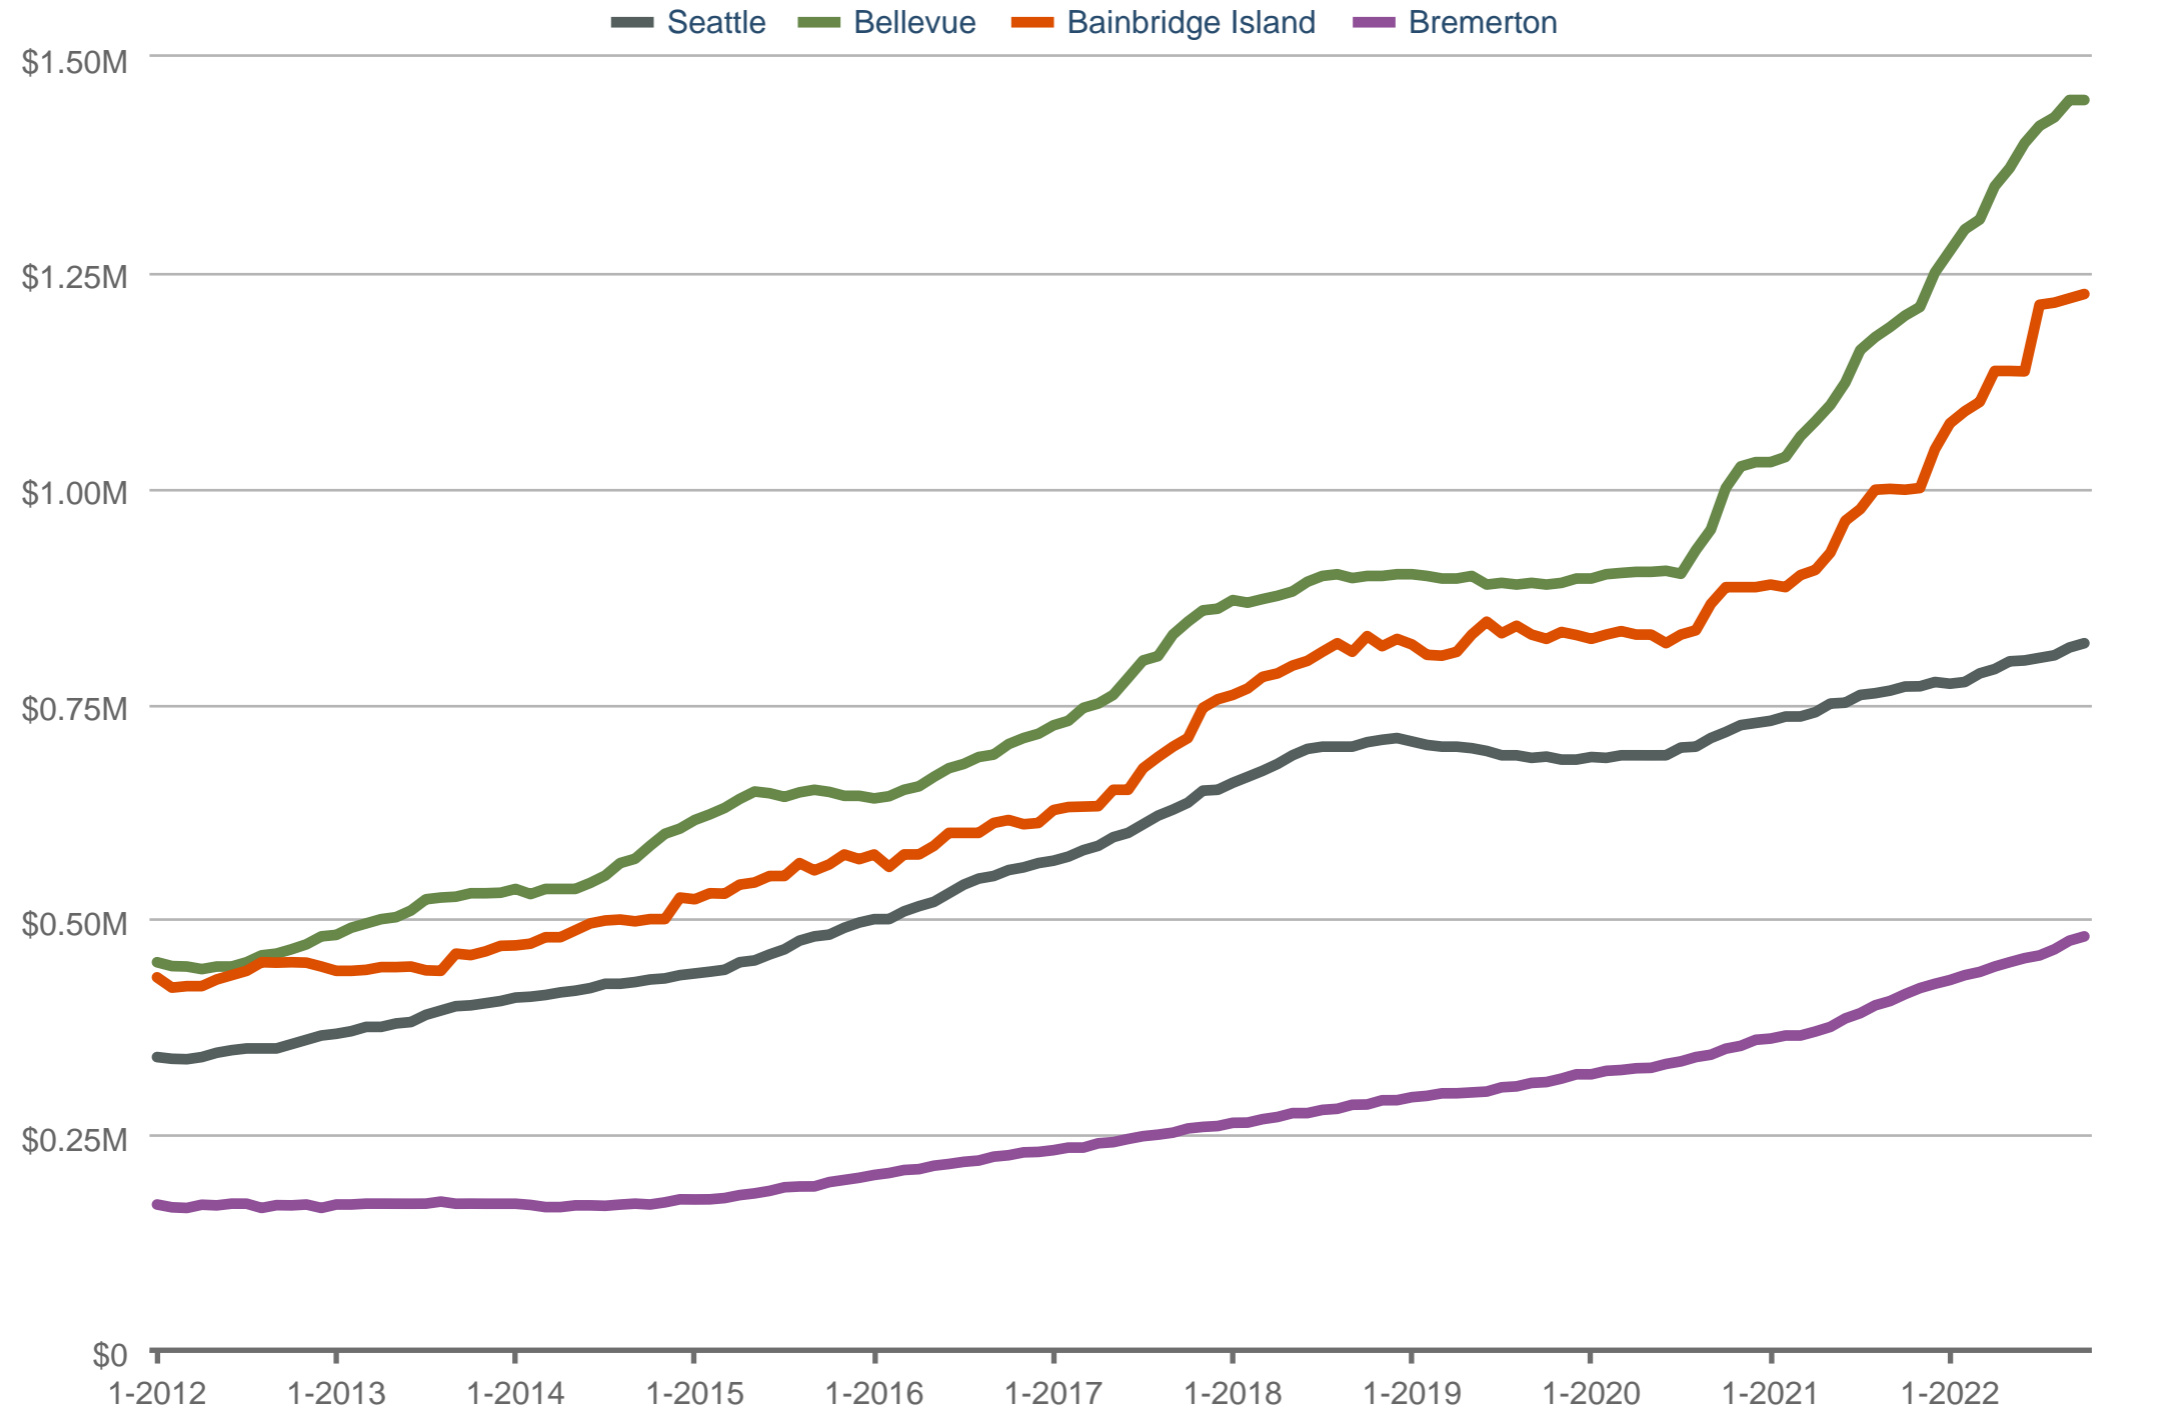

### Median Sales Price

Seattle & Bellevue & Bainbridge Island & Bremerton  
Each data point is 12 months of activity. Data is from November 9, 2022.