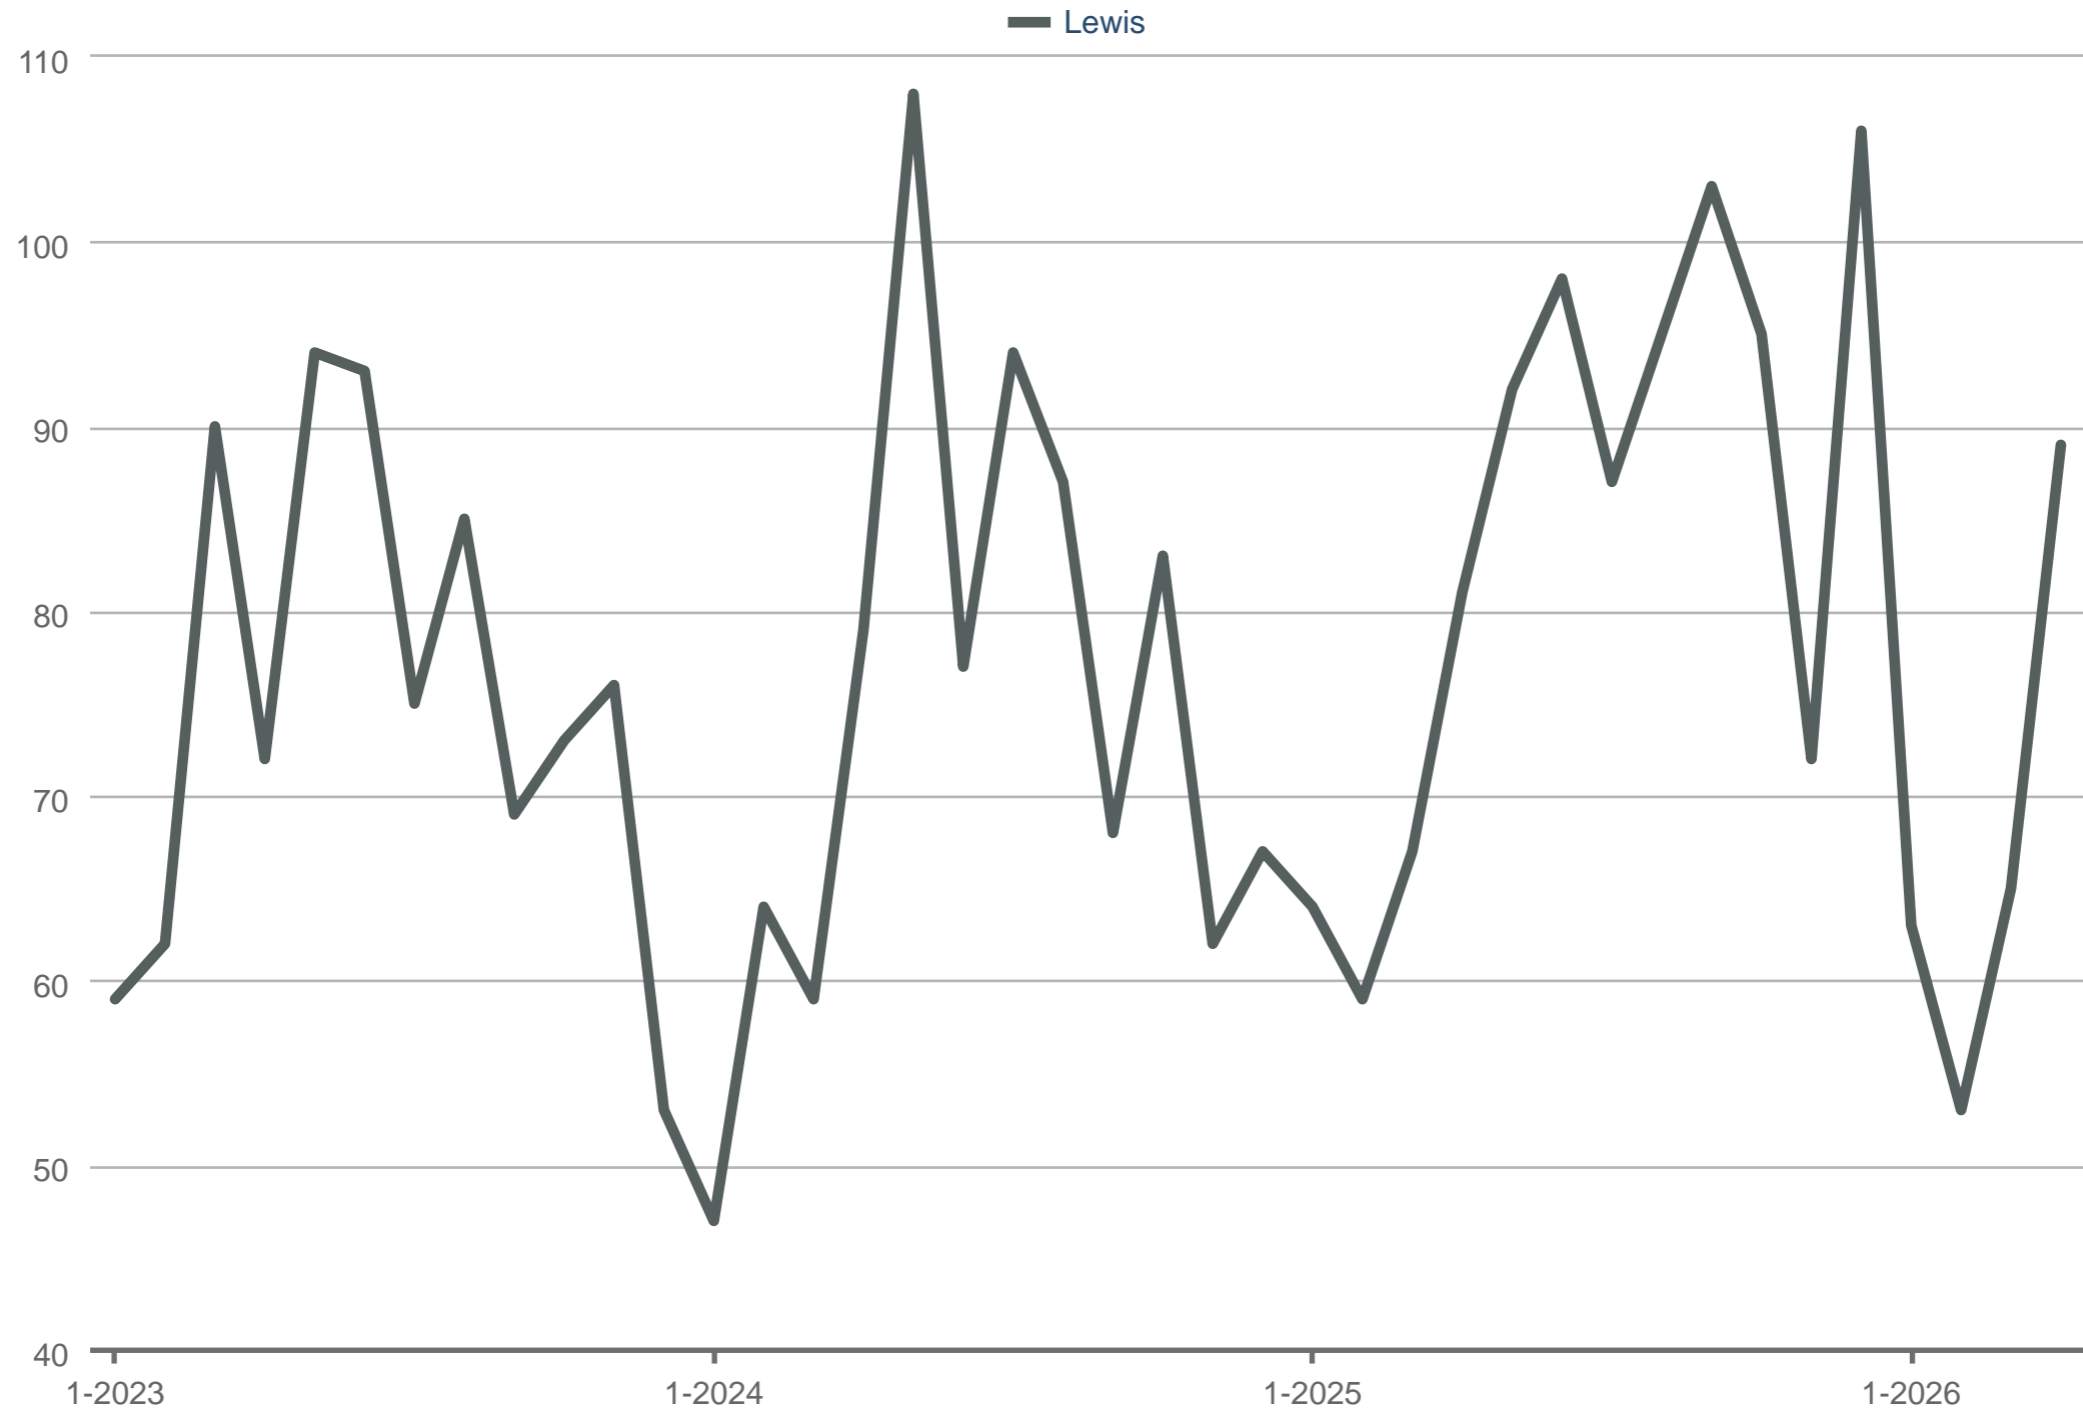

Closed Sales

Lewis: Residential

Each data point is one month of activity. Data is from May 1, 2026.