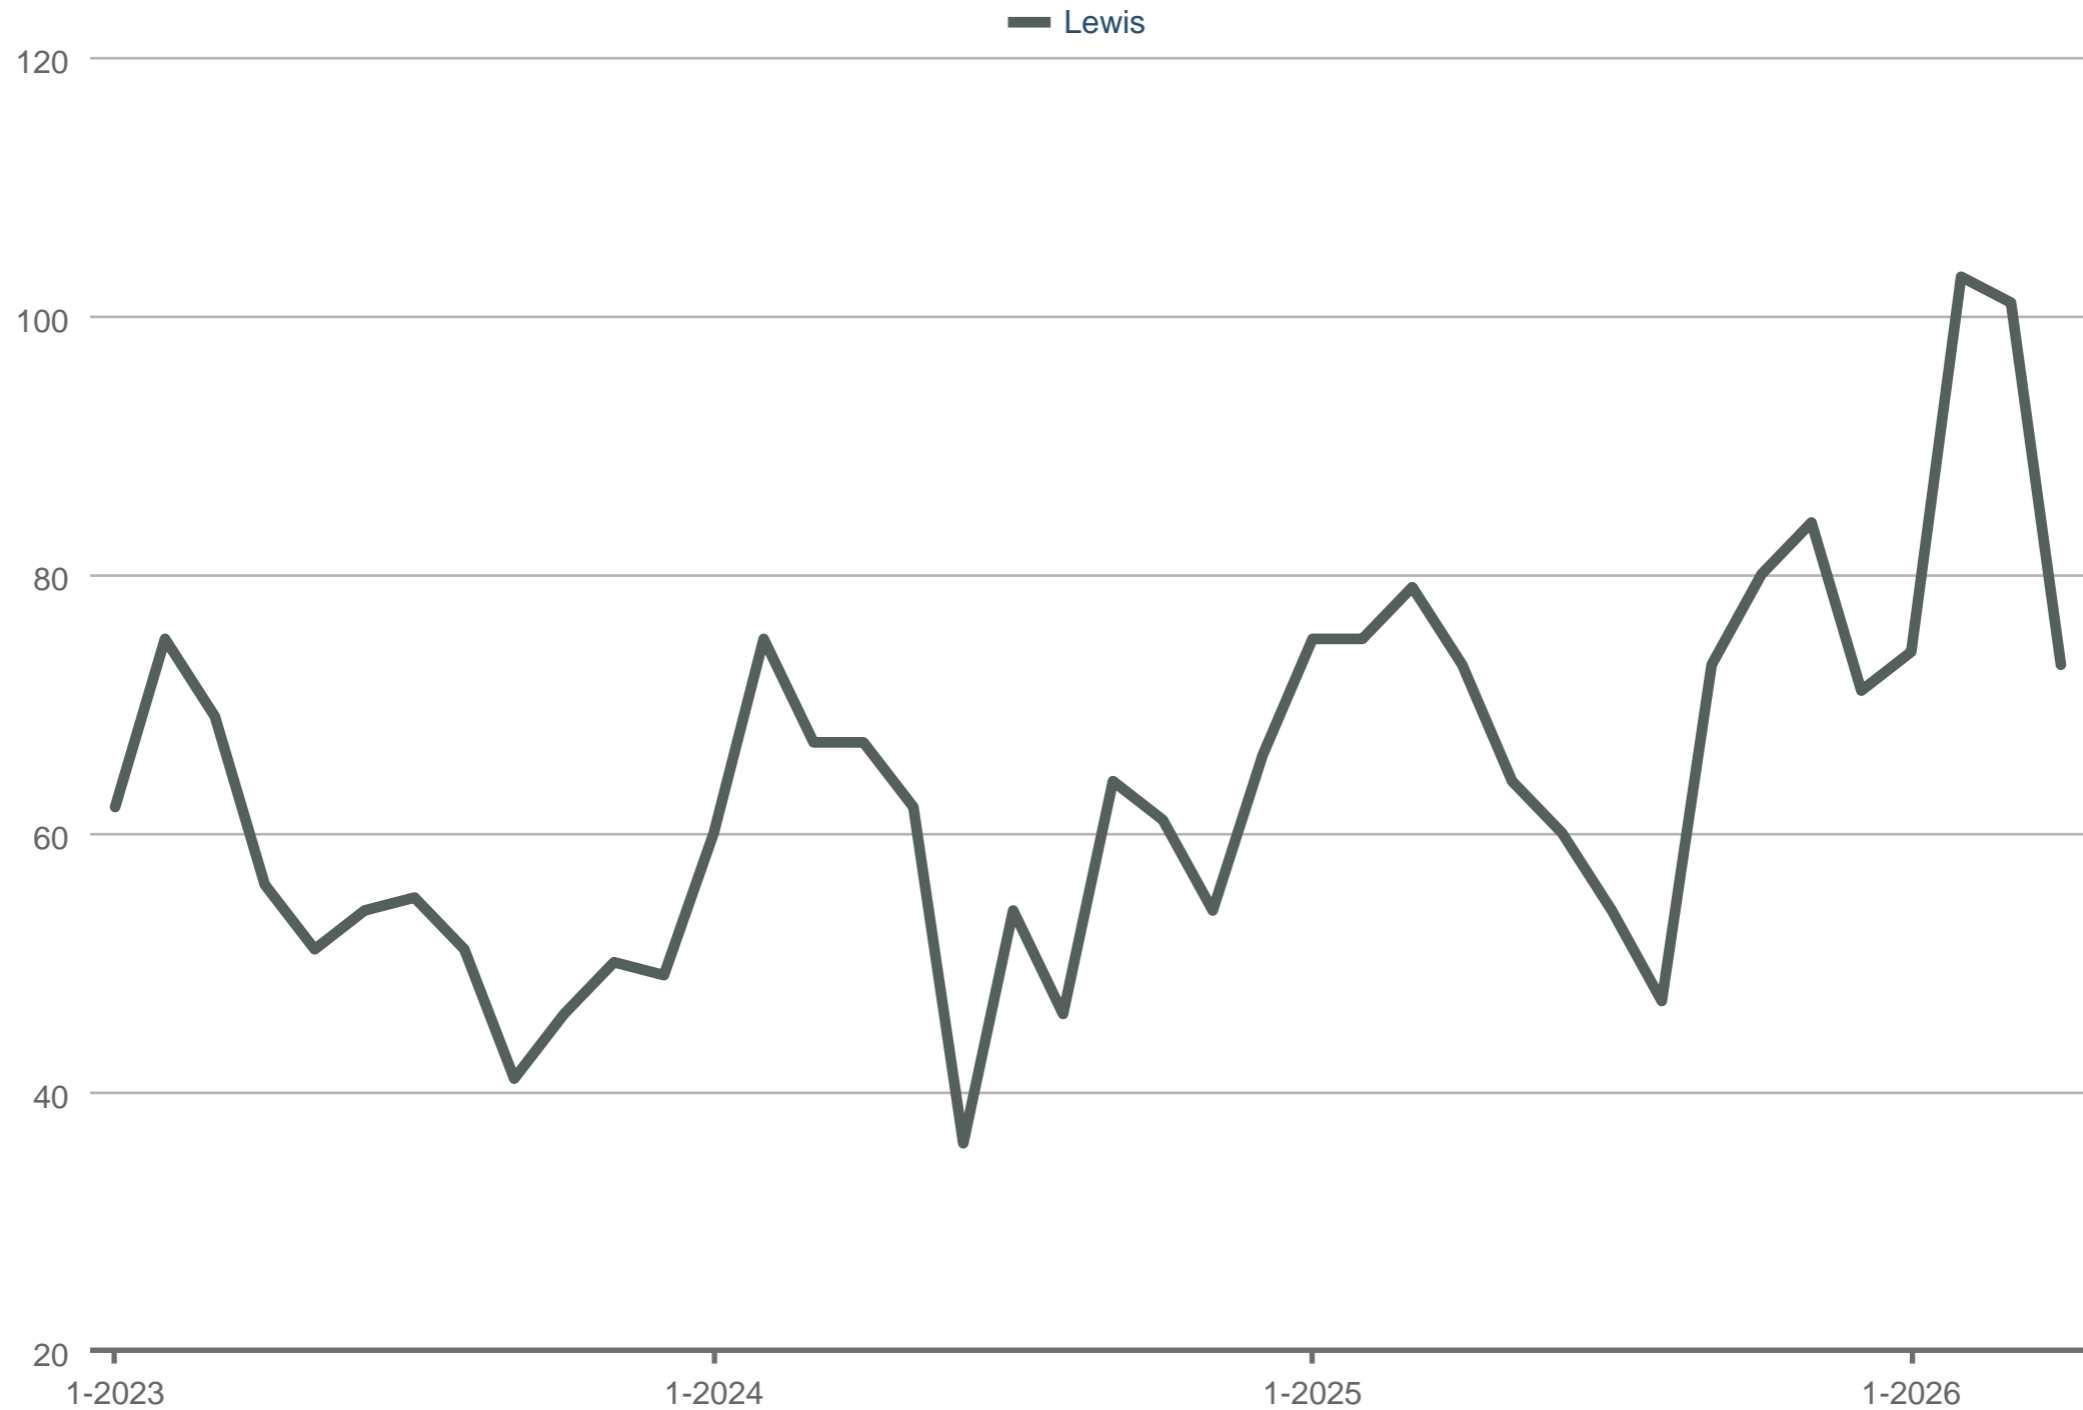

Average Days on Market

Lewis: Residential

Each data point is one month of activity. Data is from May 1, 2026.