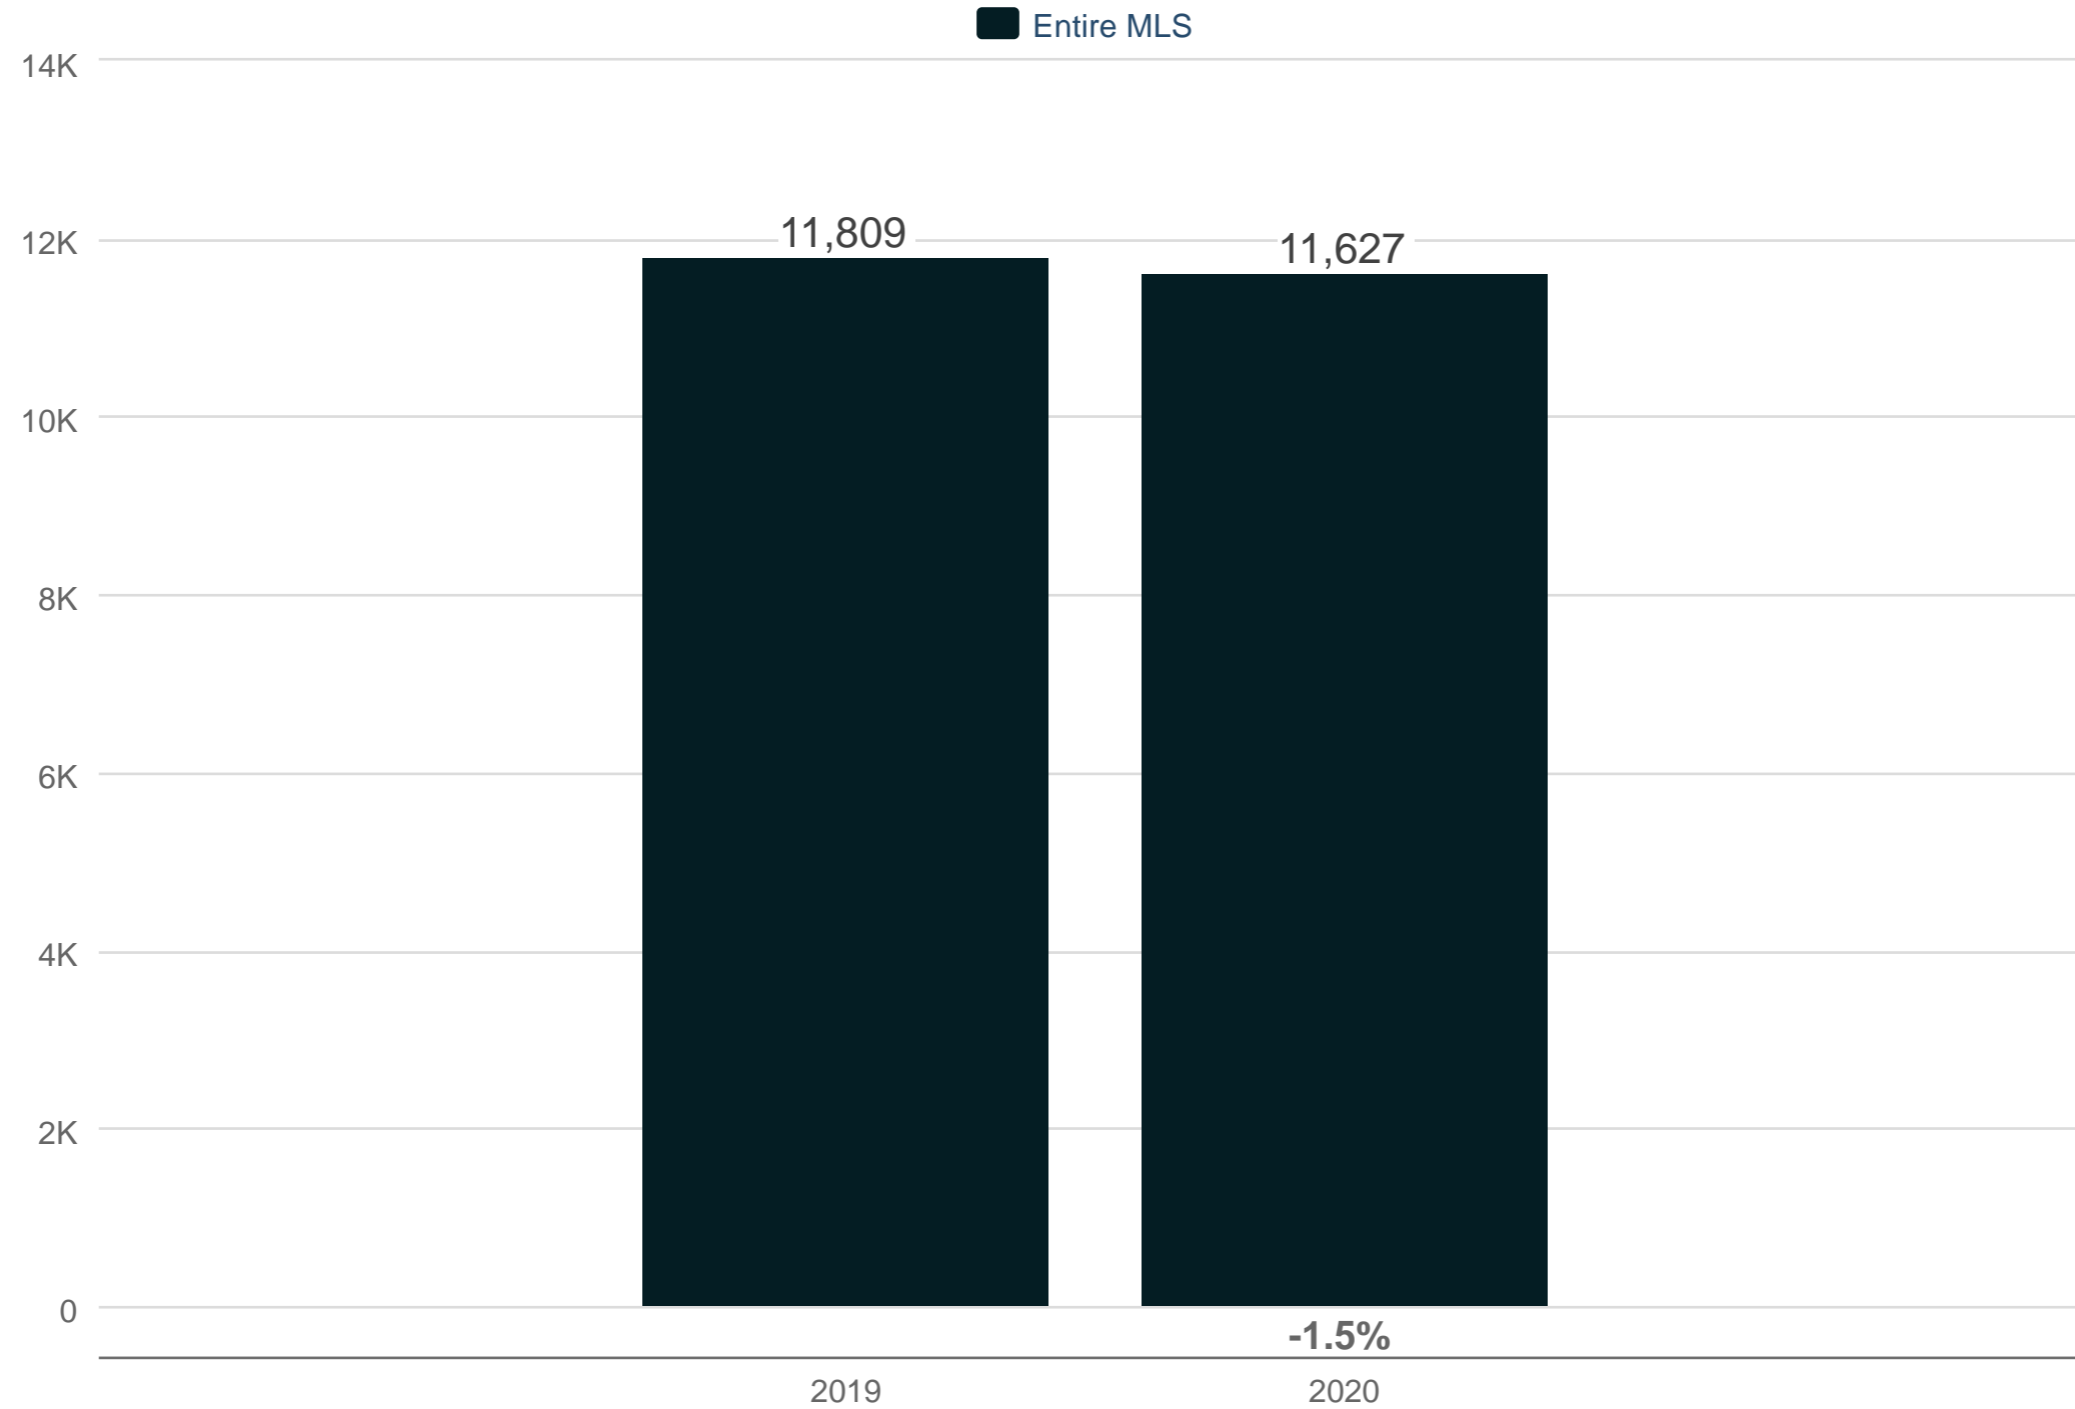

March New Listings

Entire MLS

Each data point is one month of activity. Data is from April 14, 2020.