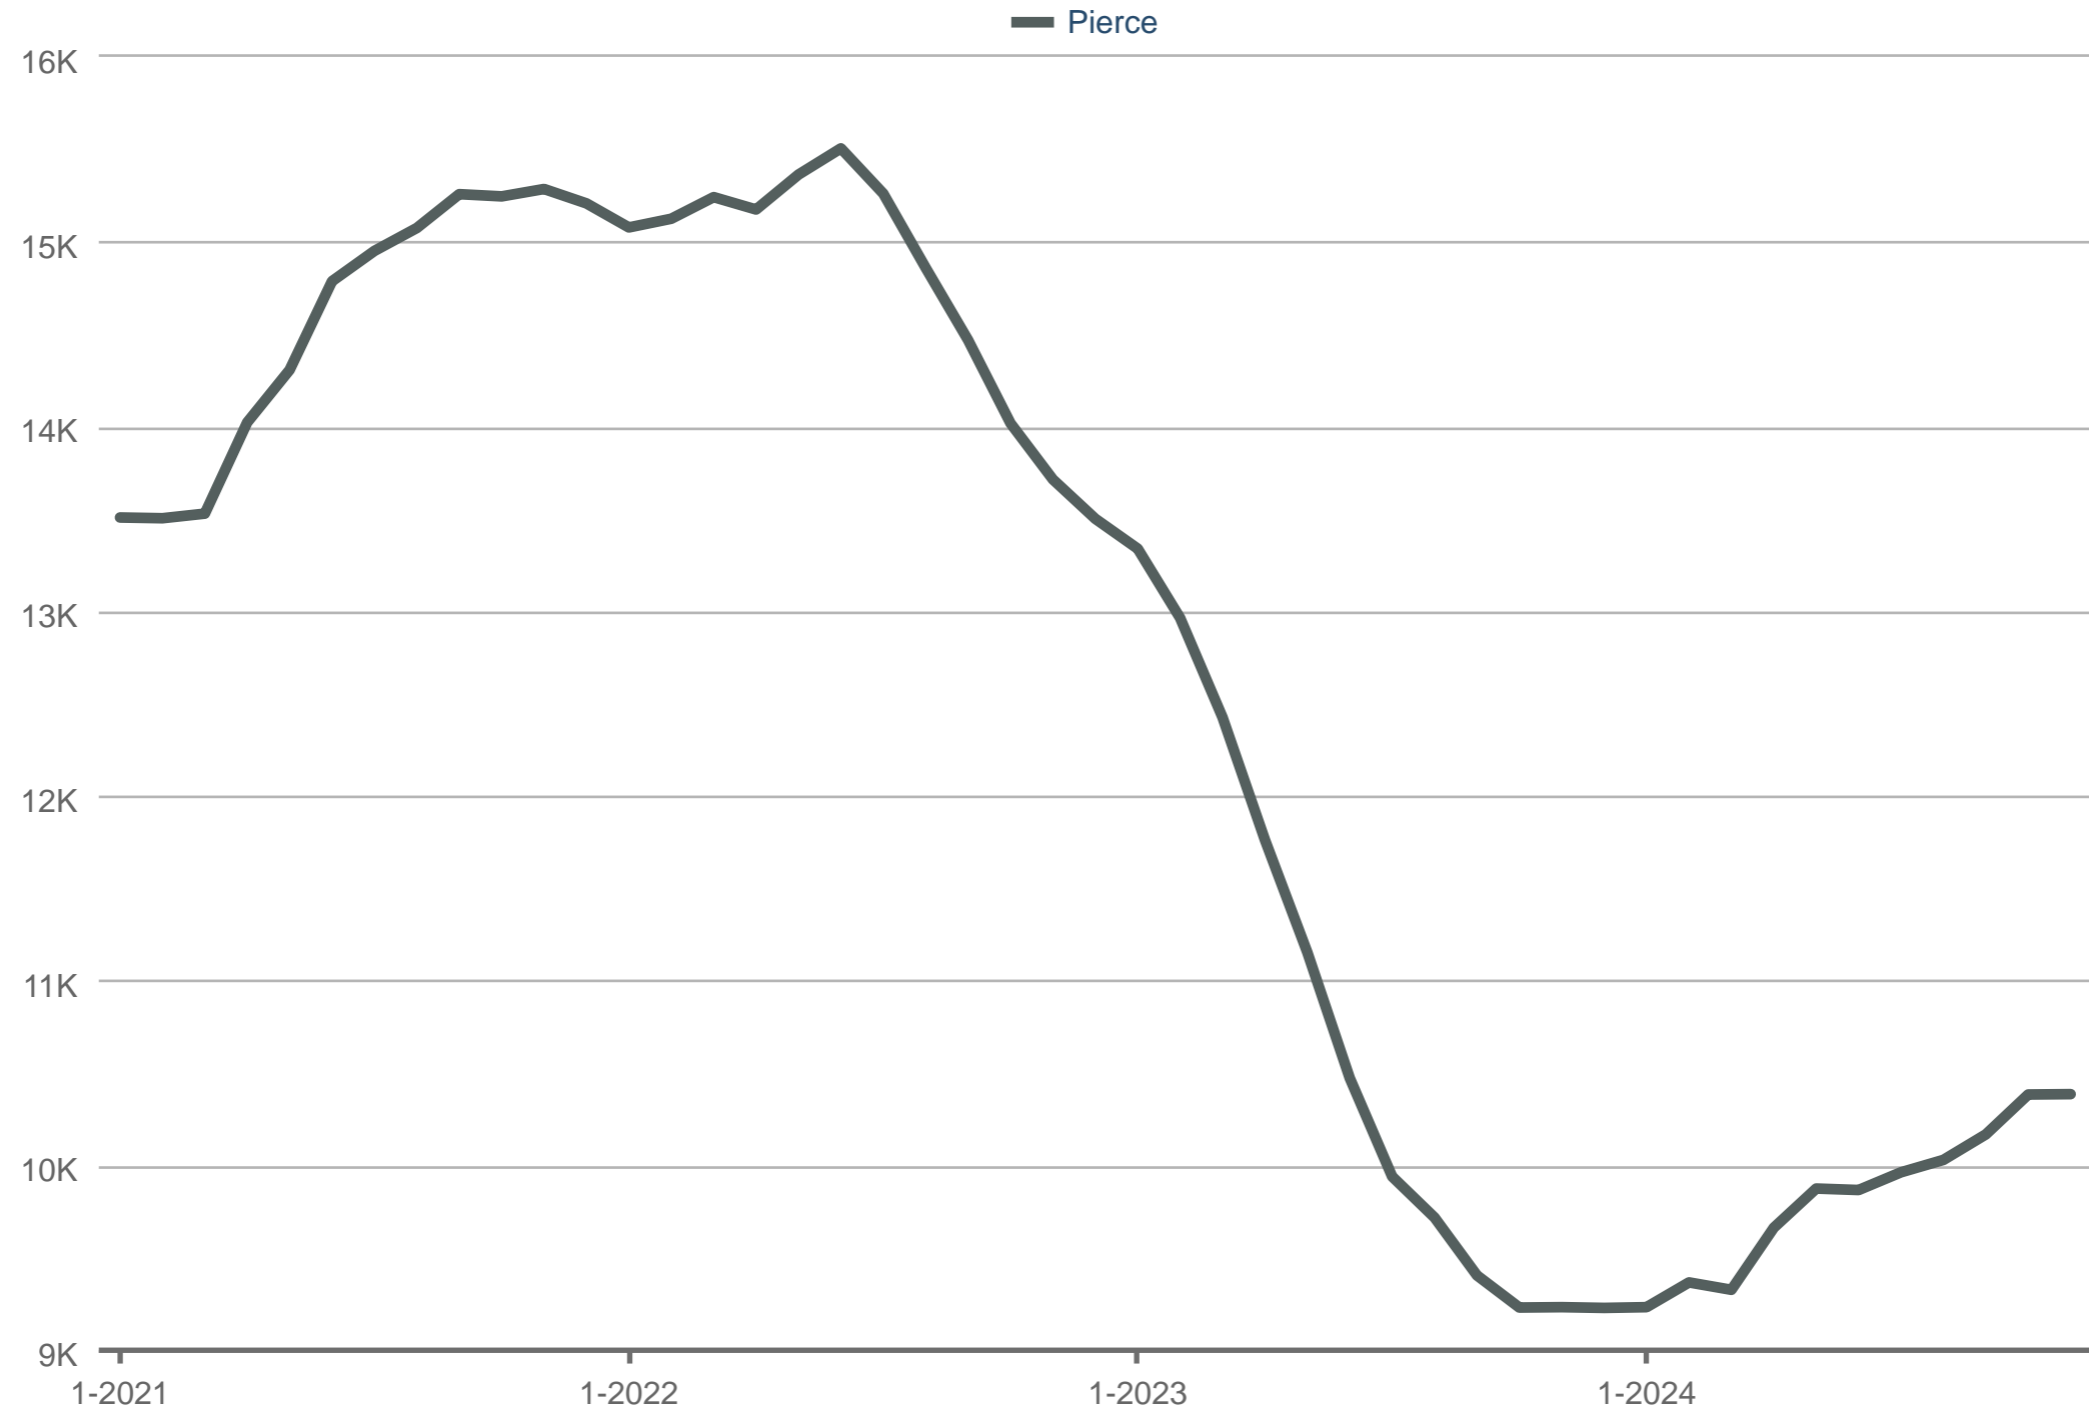

### New Listings

Pierce: Previously Owned, Residential

Each data point is 12 months of activity. Data is from December 18, 2024.