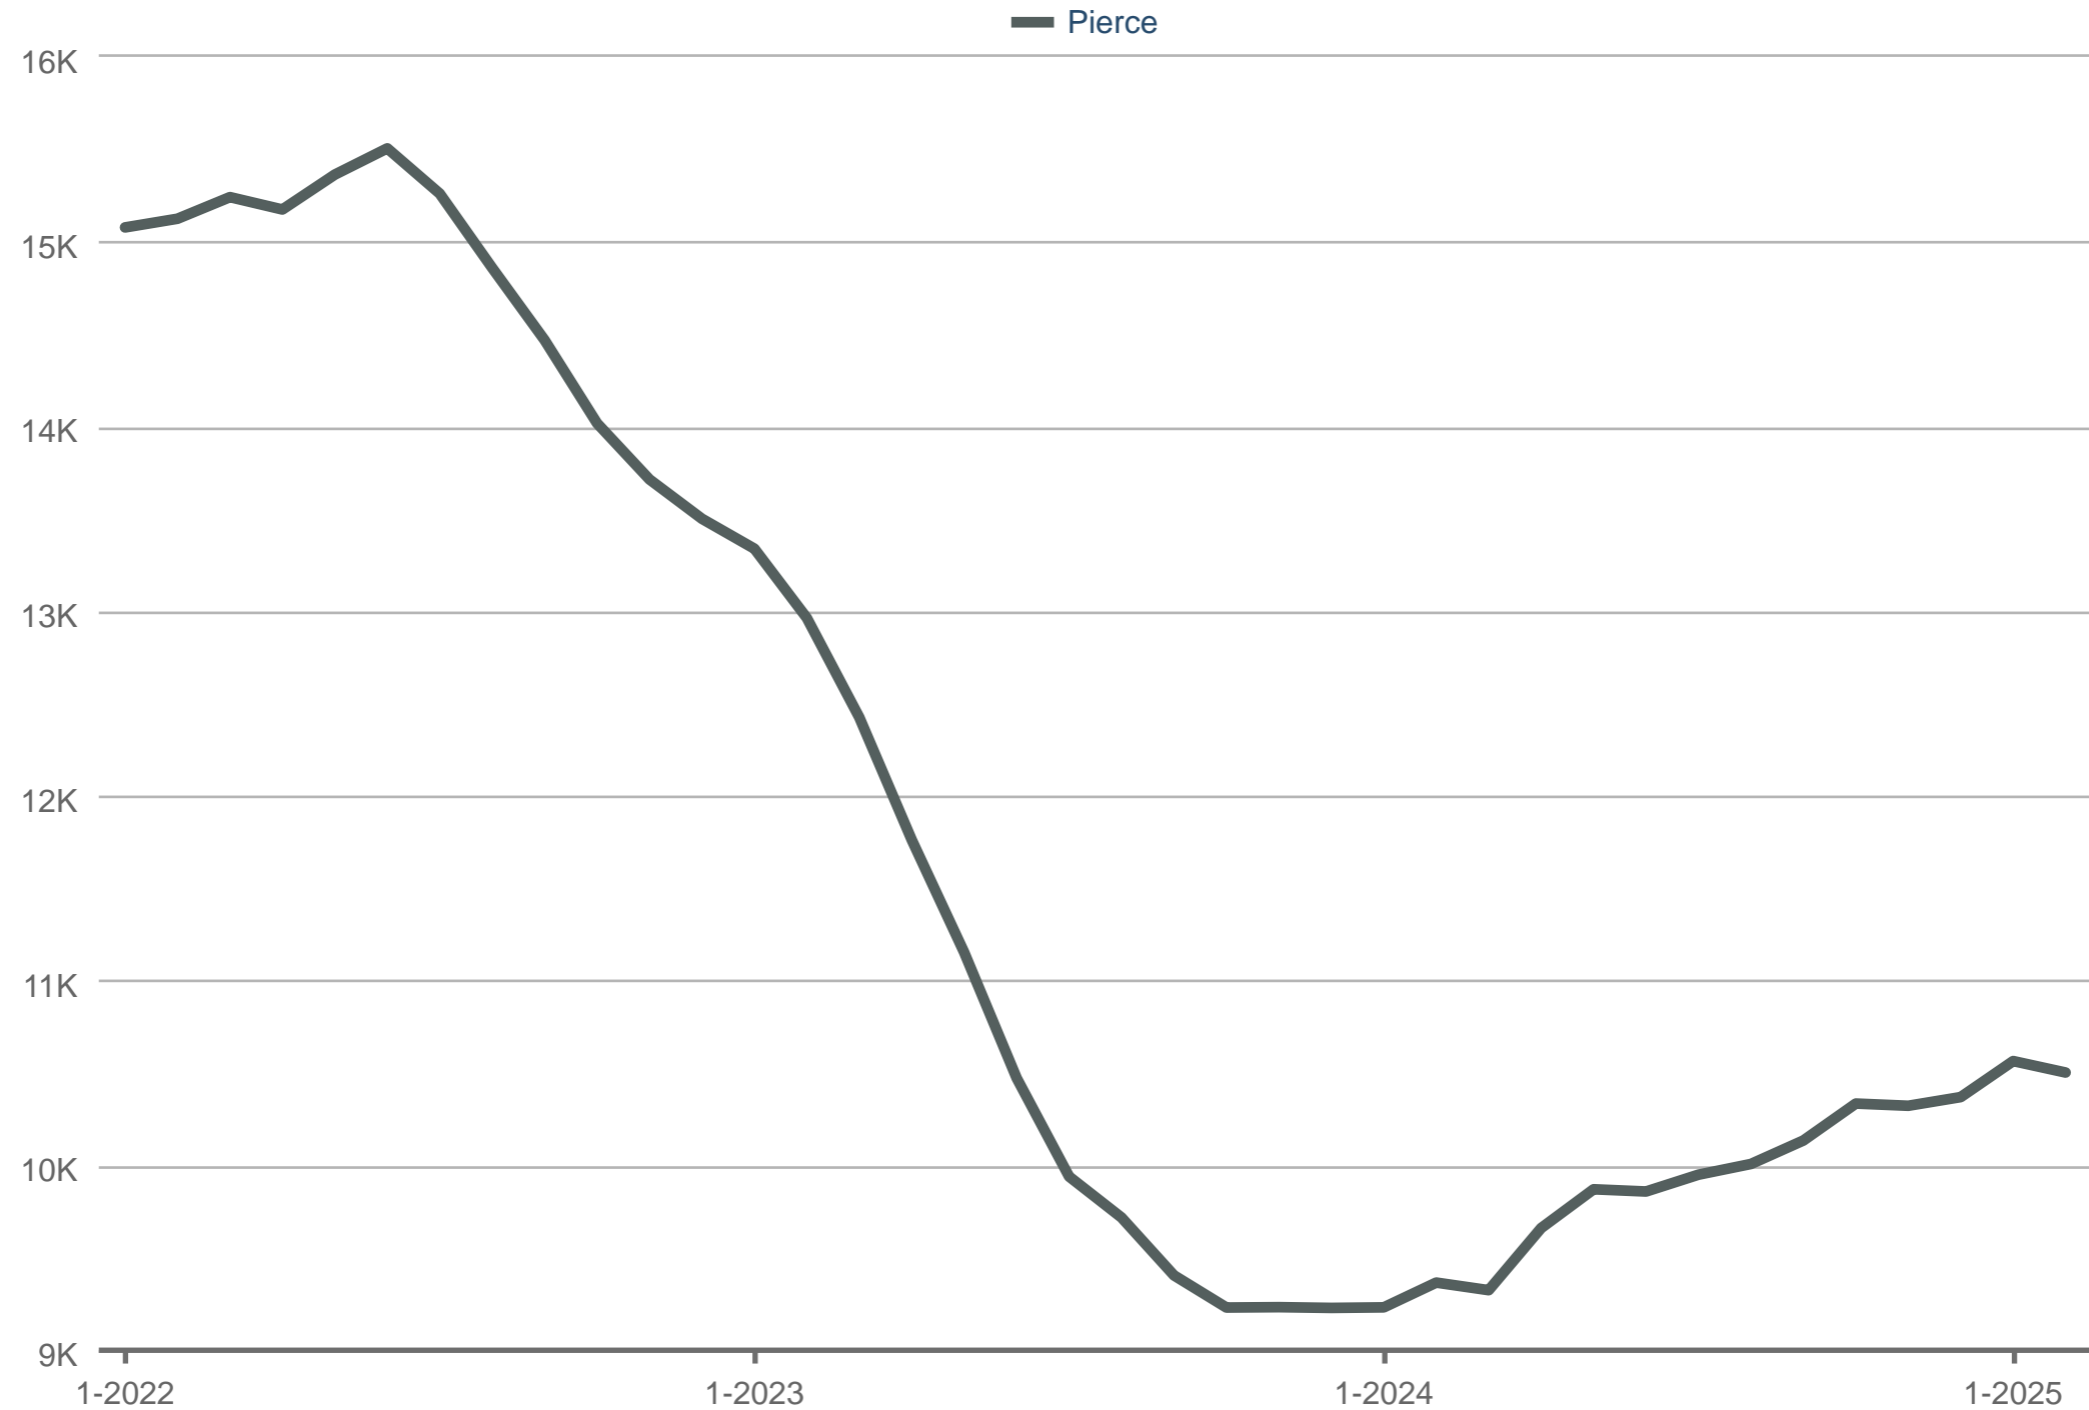

## New Listings

Pierce: Previously Owned, Residential

Each data point is 12 months of activity. Data is from March 11, 2025.