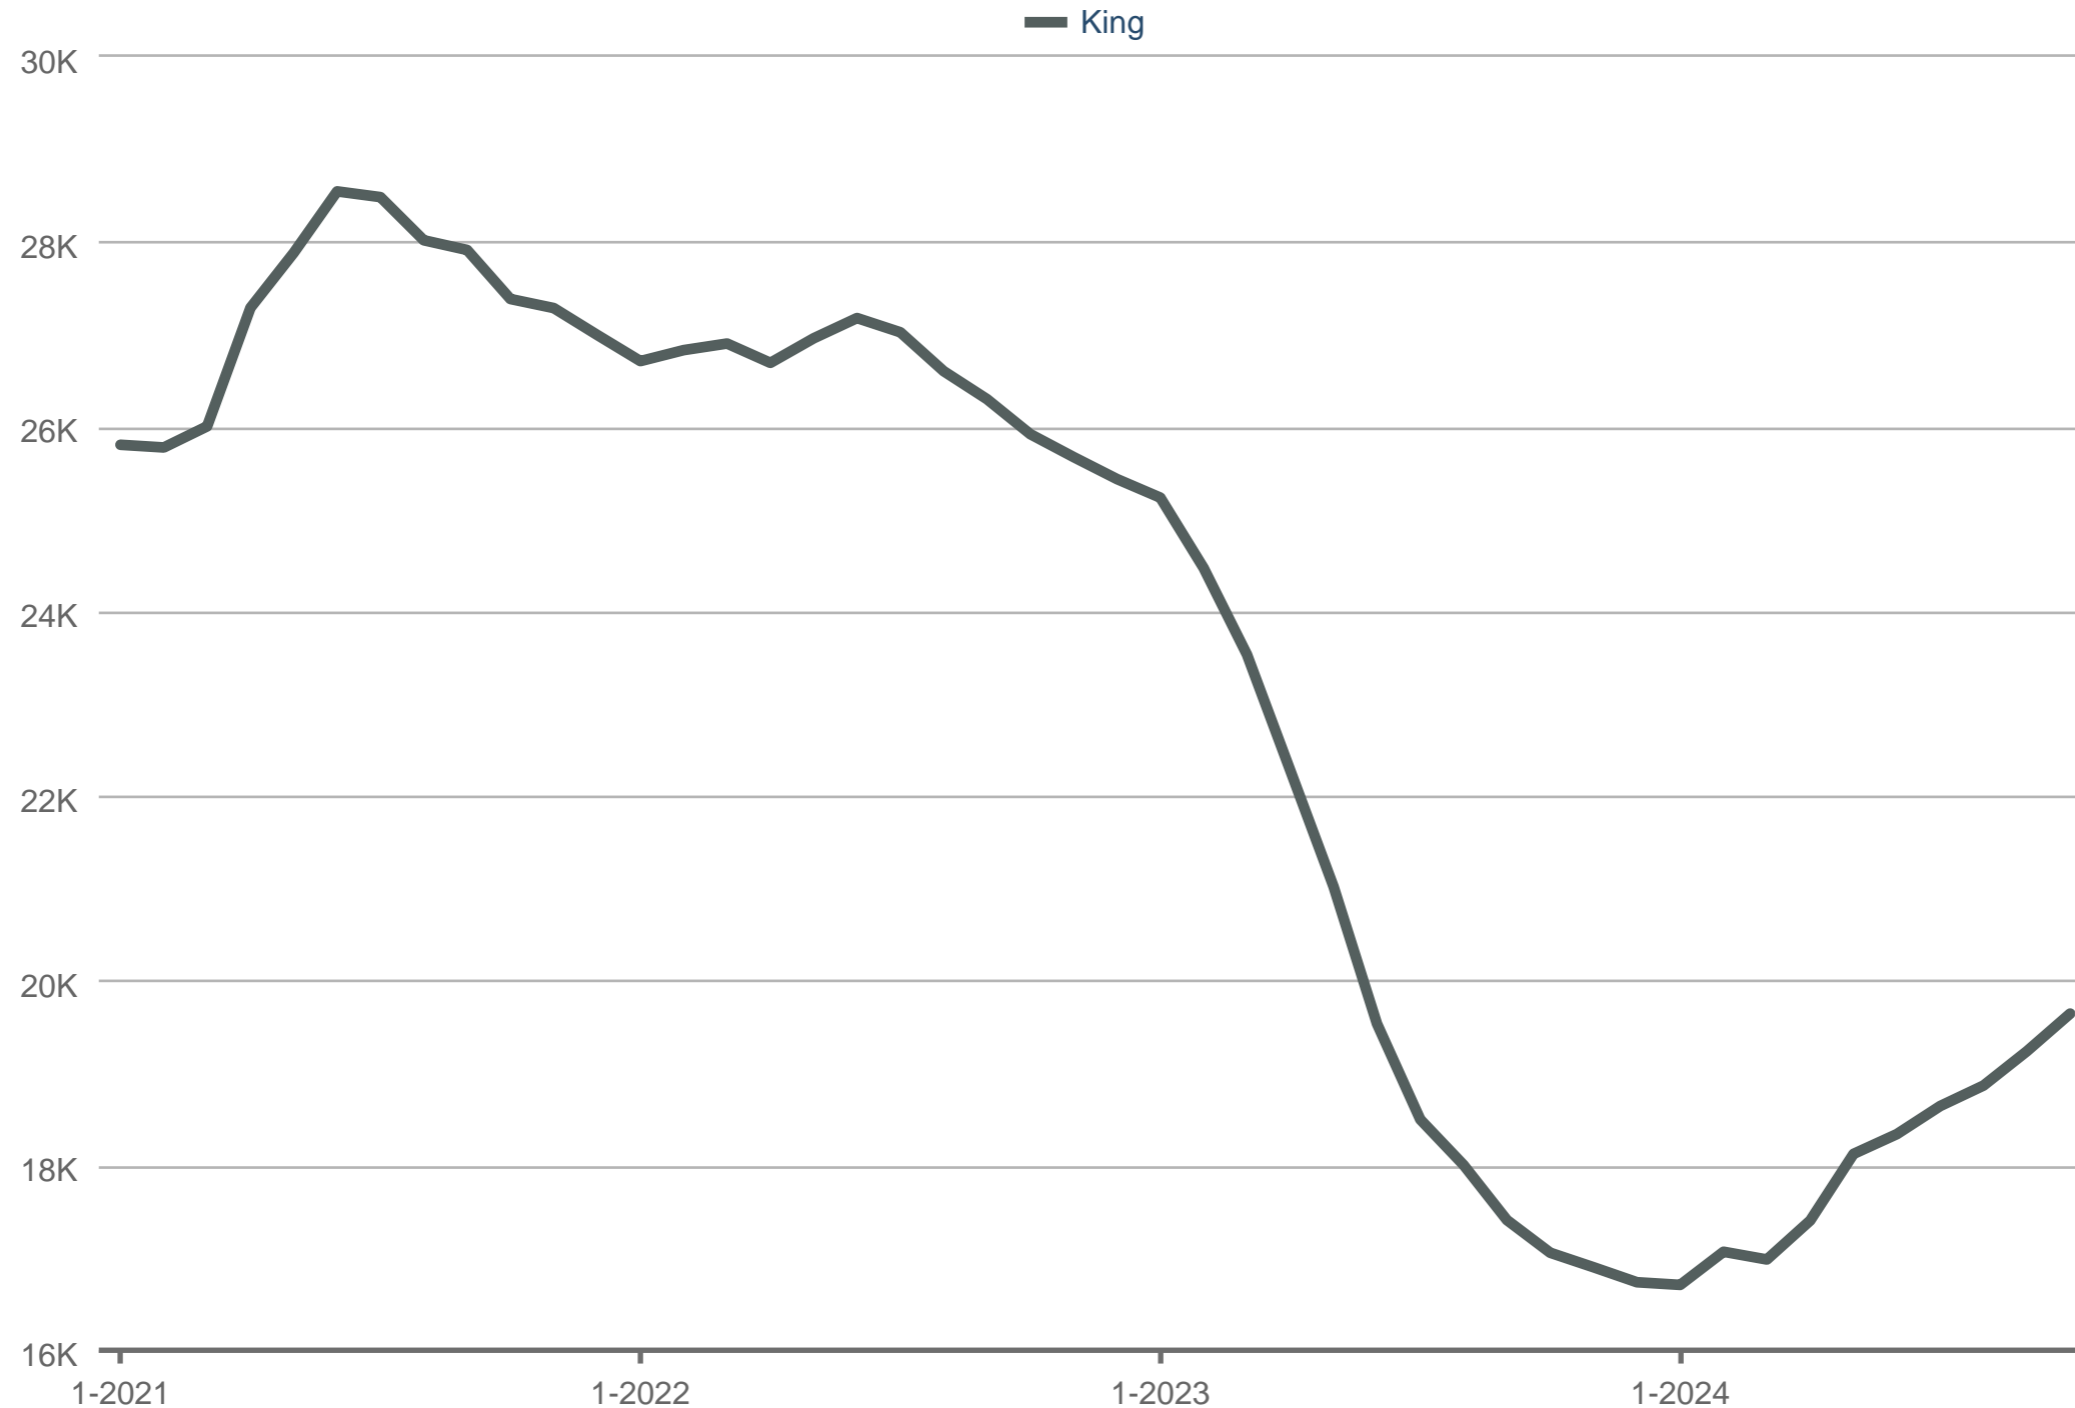

New Listings

King: Previously Owned, Residential

Each data point is 12 months of activity. Data is from November 28, 2024.