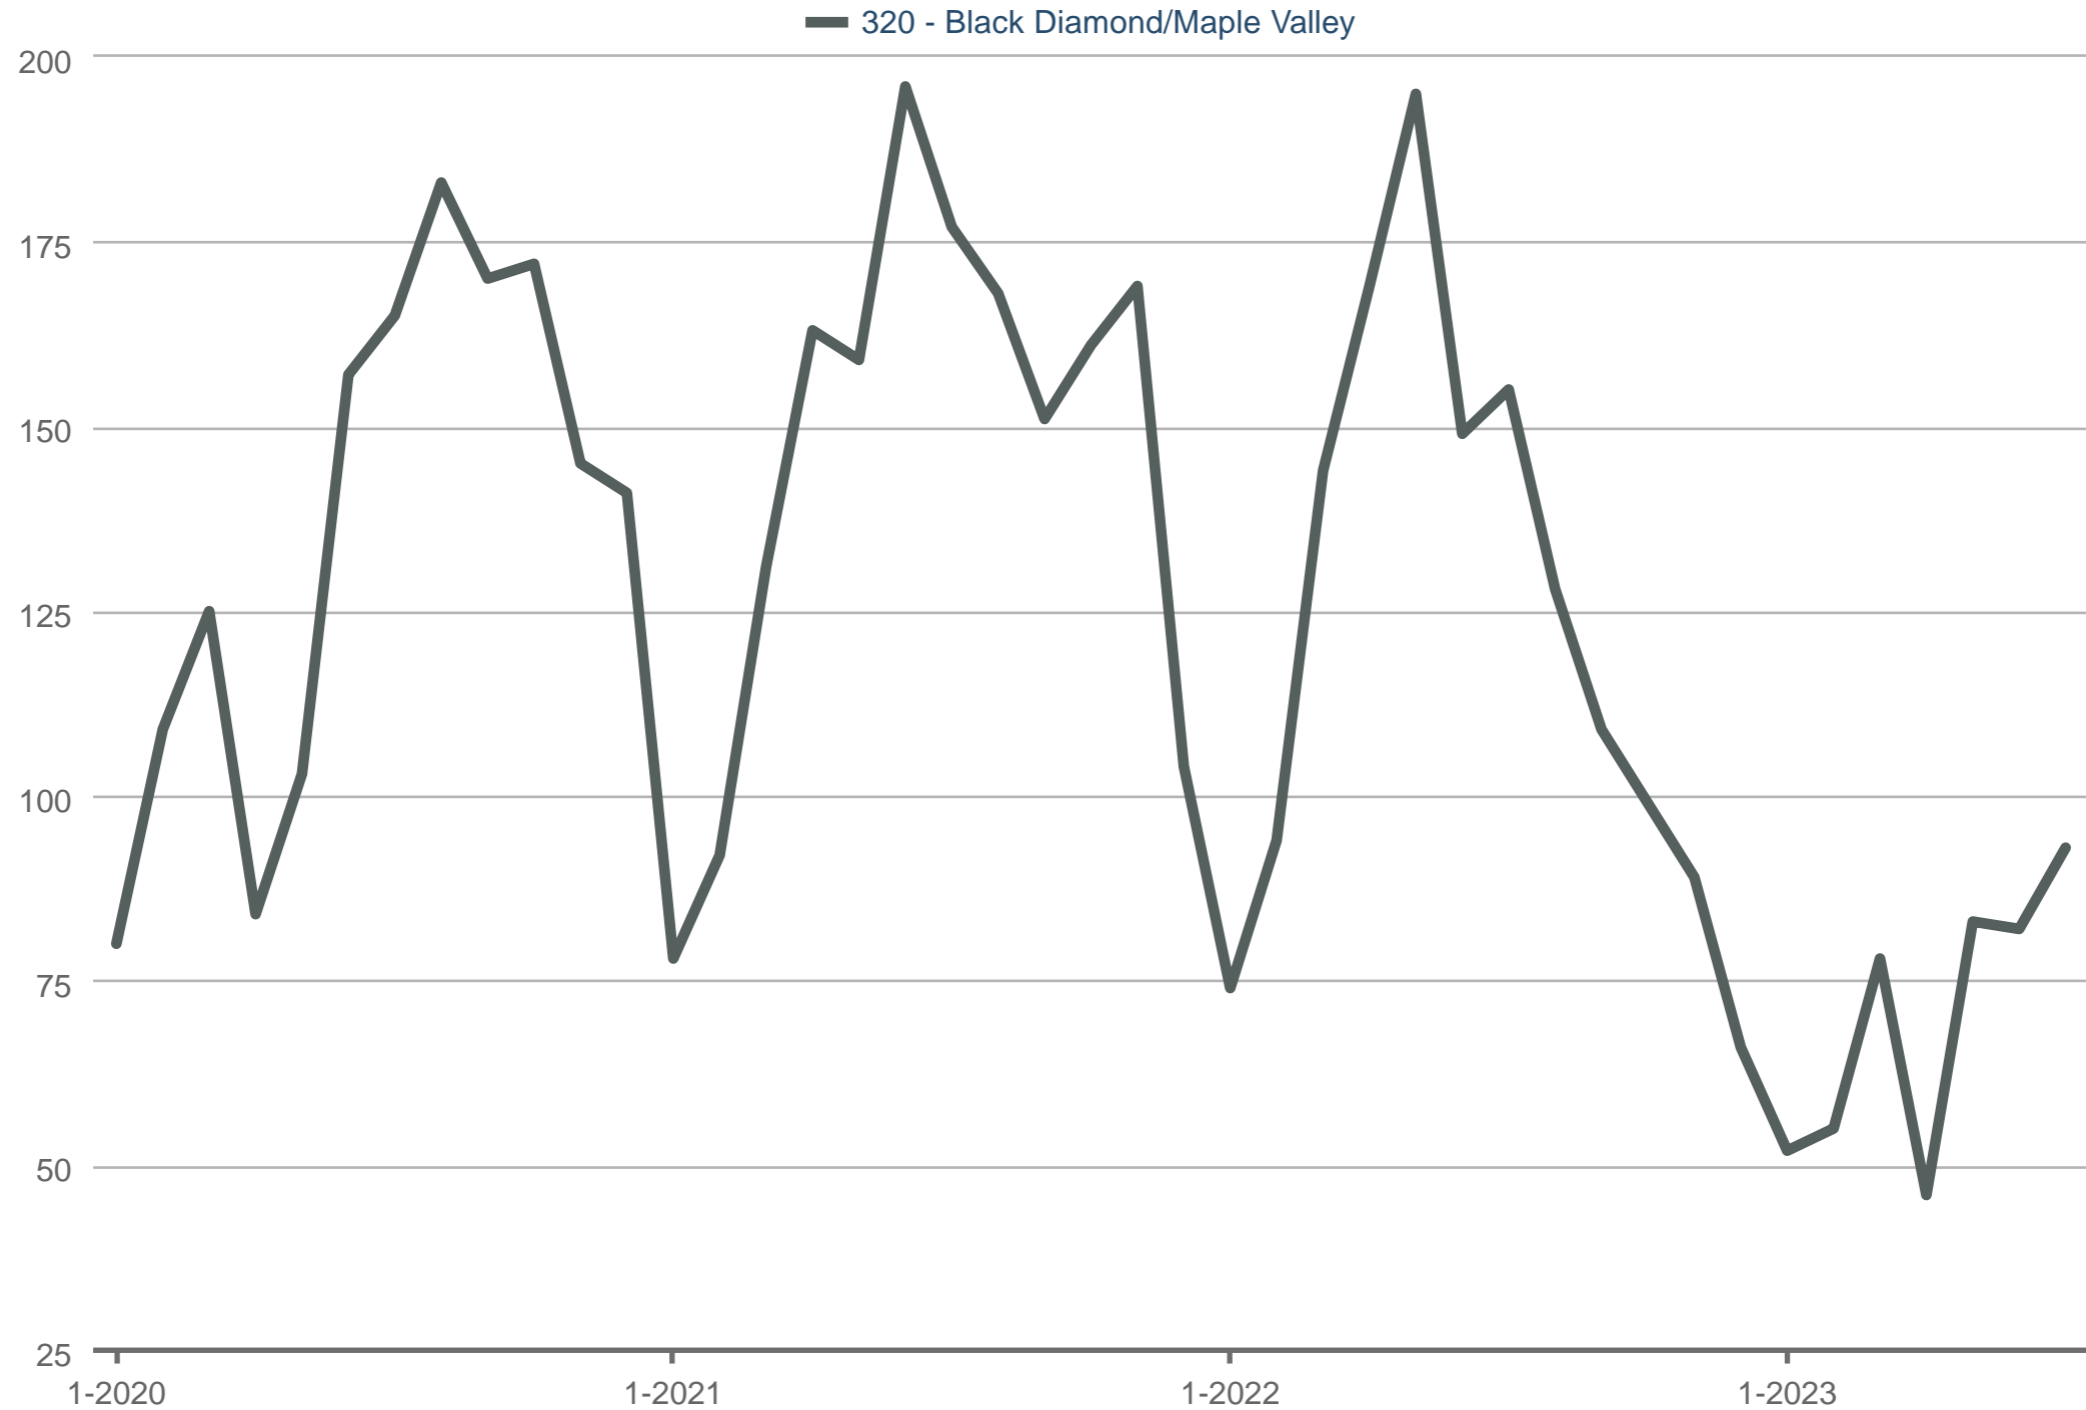

320 - Black Diamond/Maple Valley

Each data point is one month of activity. Data is from August 2, 2023.