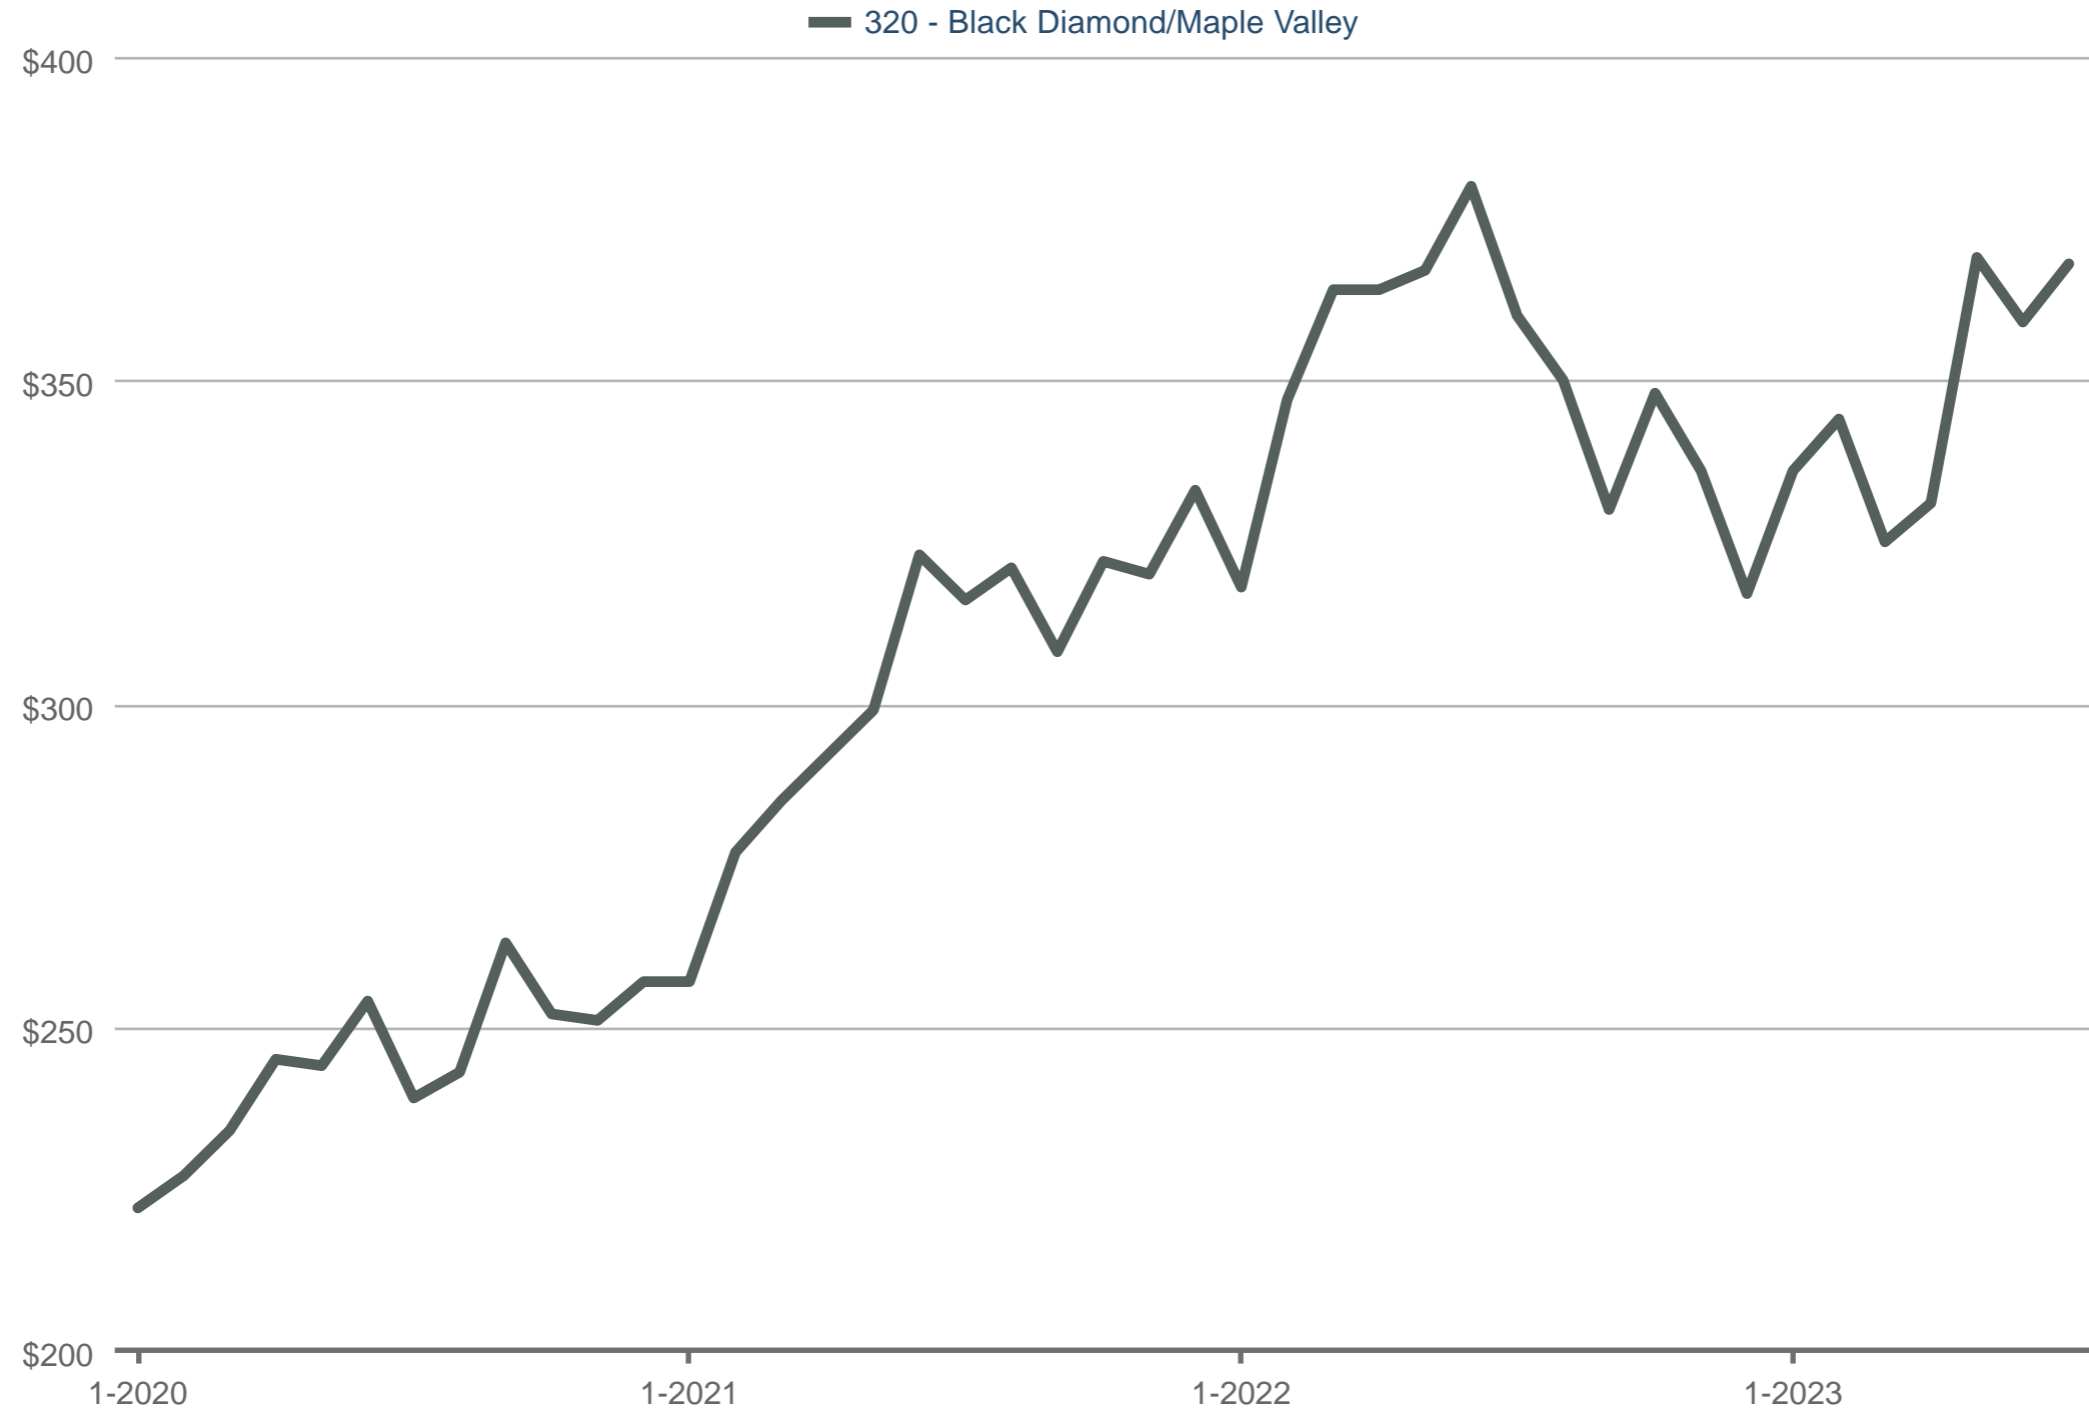

Ronald Stephens

Dawn Rushton Real Estate Group

Office: (206) 718-3296

Cell: (253) 970-4694

Ron@DawnRushton.com

www.DawnRushton.com

NORTHWEST
MULTIPLE LISTING SERVICE

Median Price Per Square Foot

320 - Black Diamond/Maple Valley

Each data point is one month of activity. Data is from August 2, 2023.