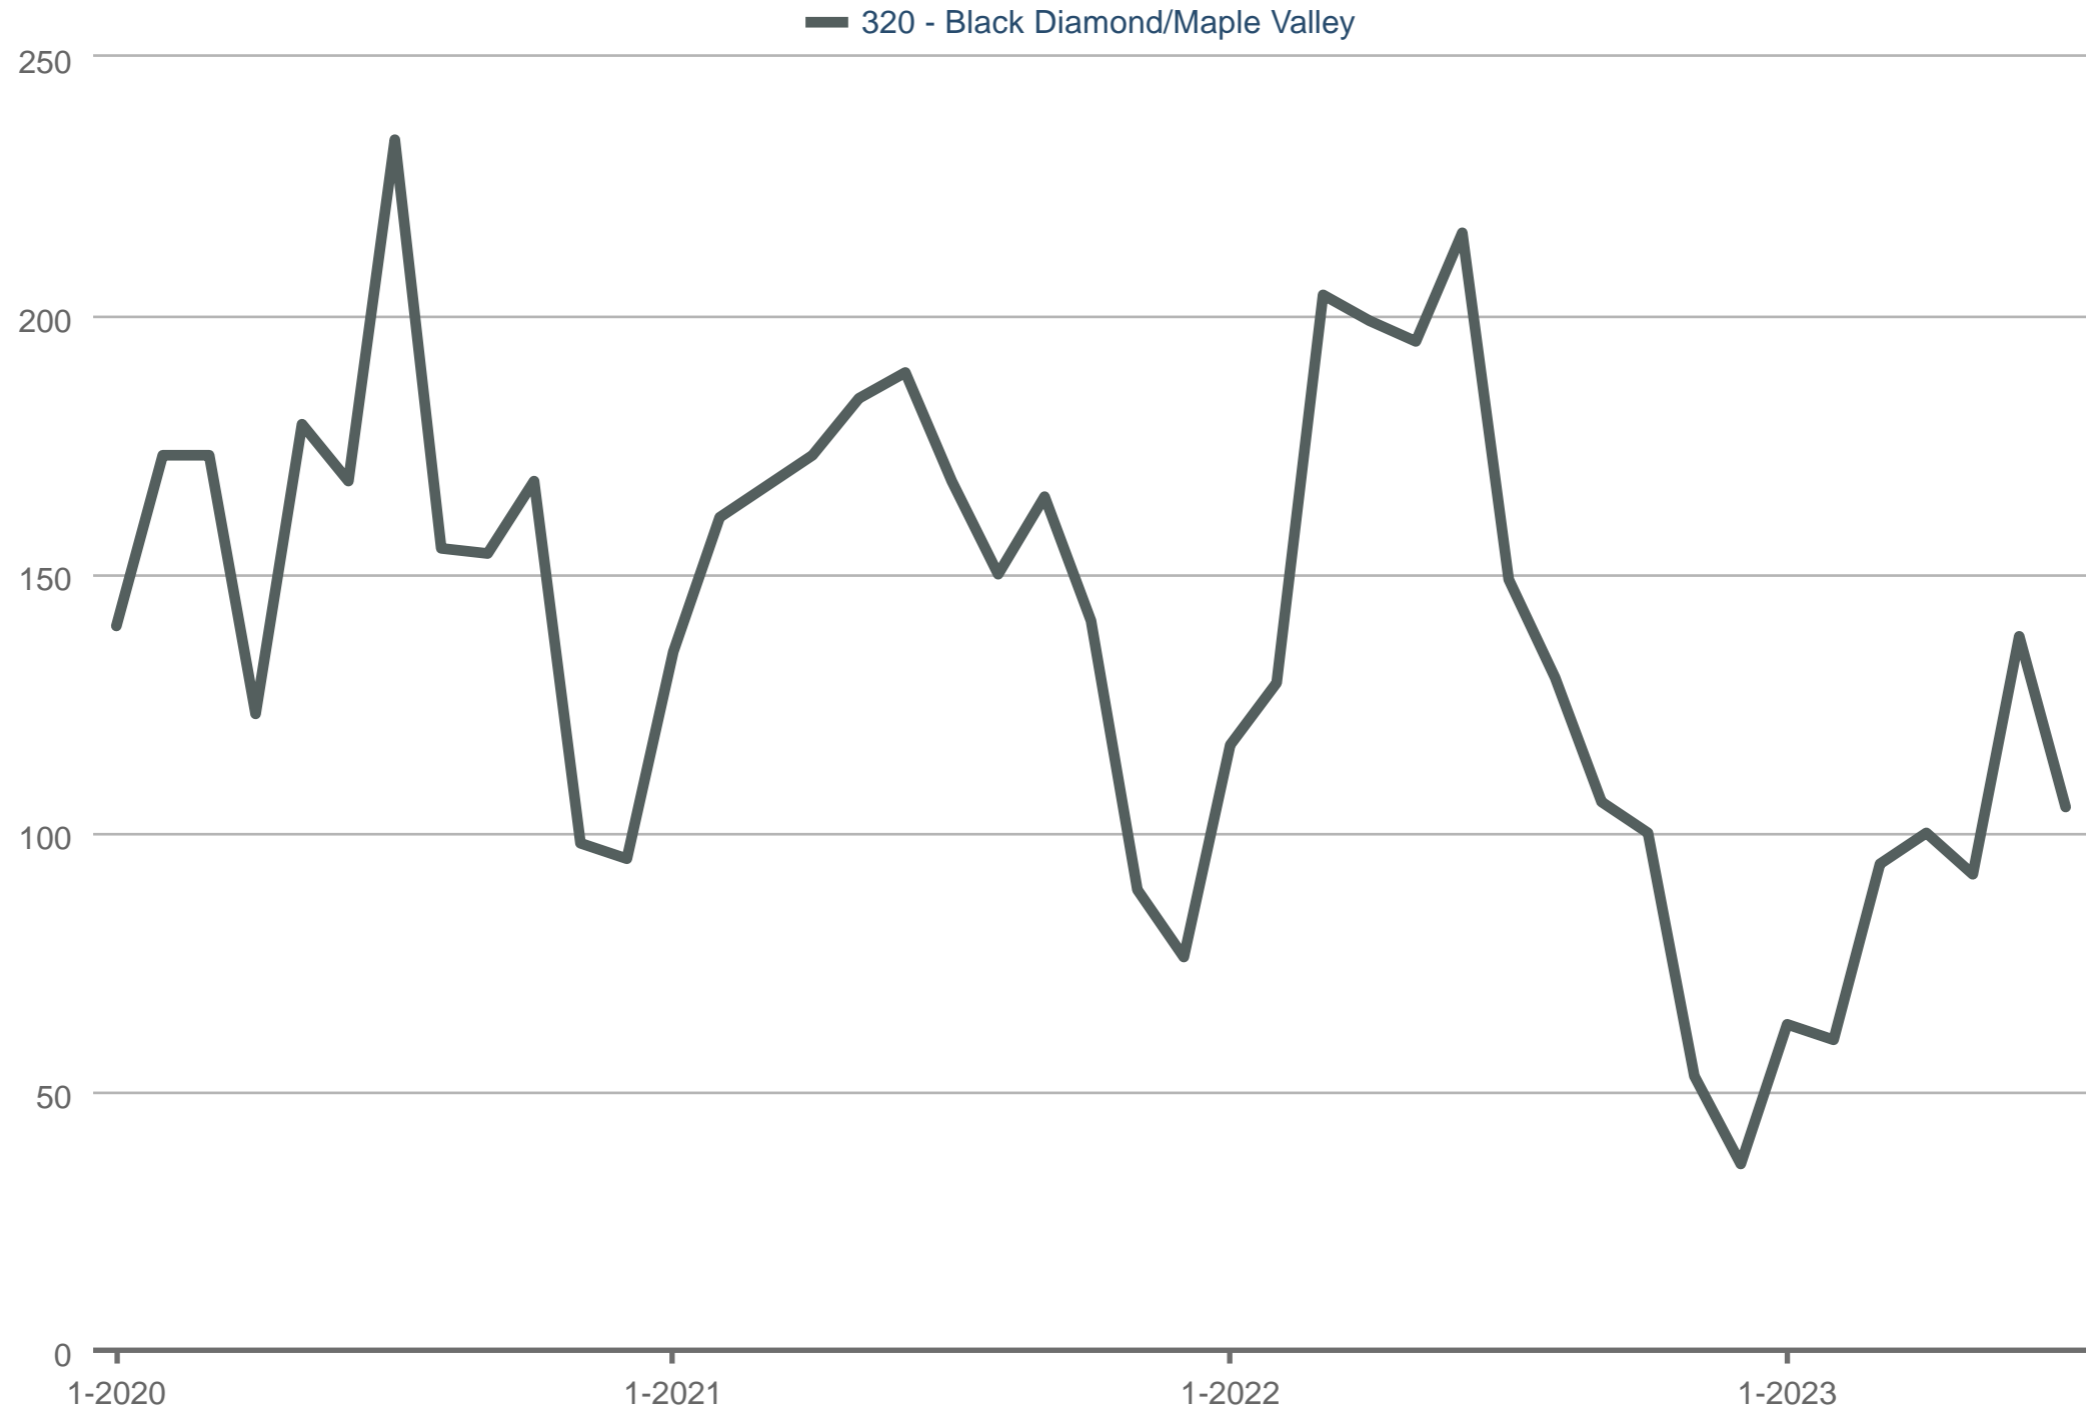

320 - Black Diamond/Maple Valley

Each data point is one month of activity. Data is from August 2, 2023.