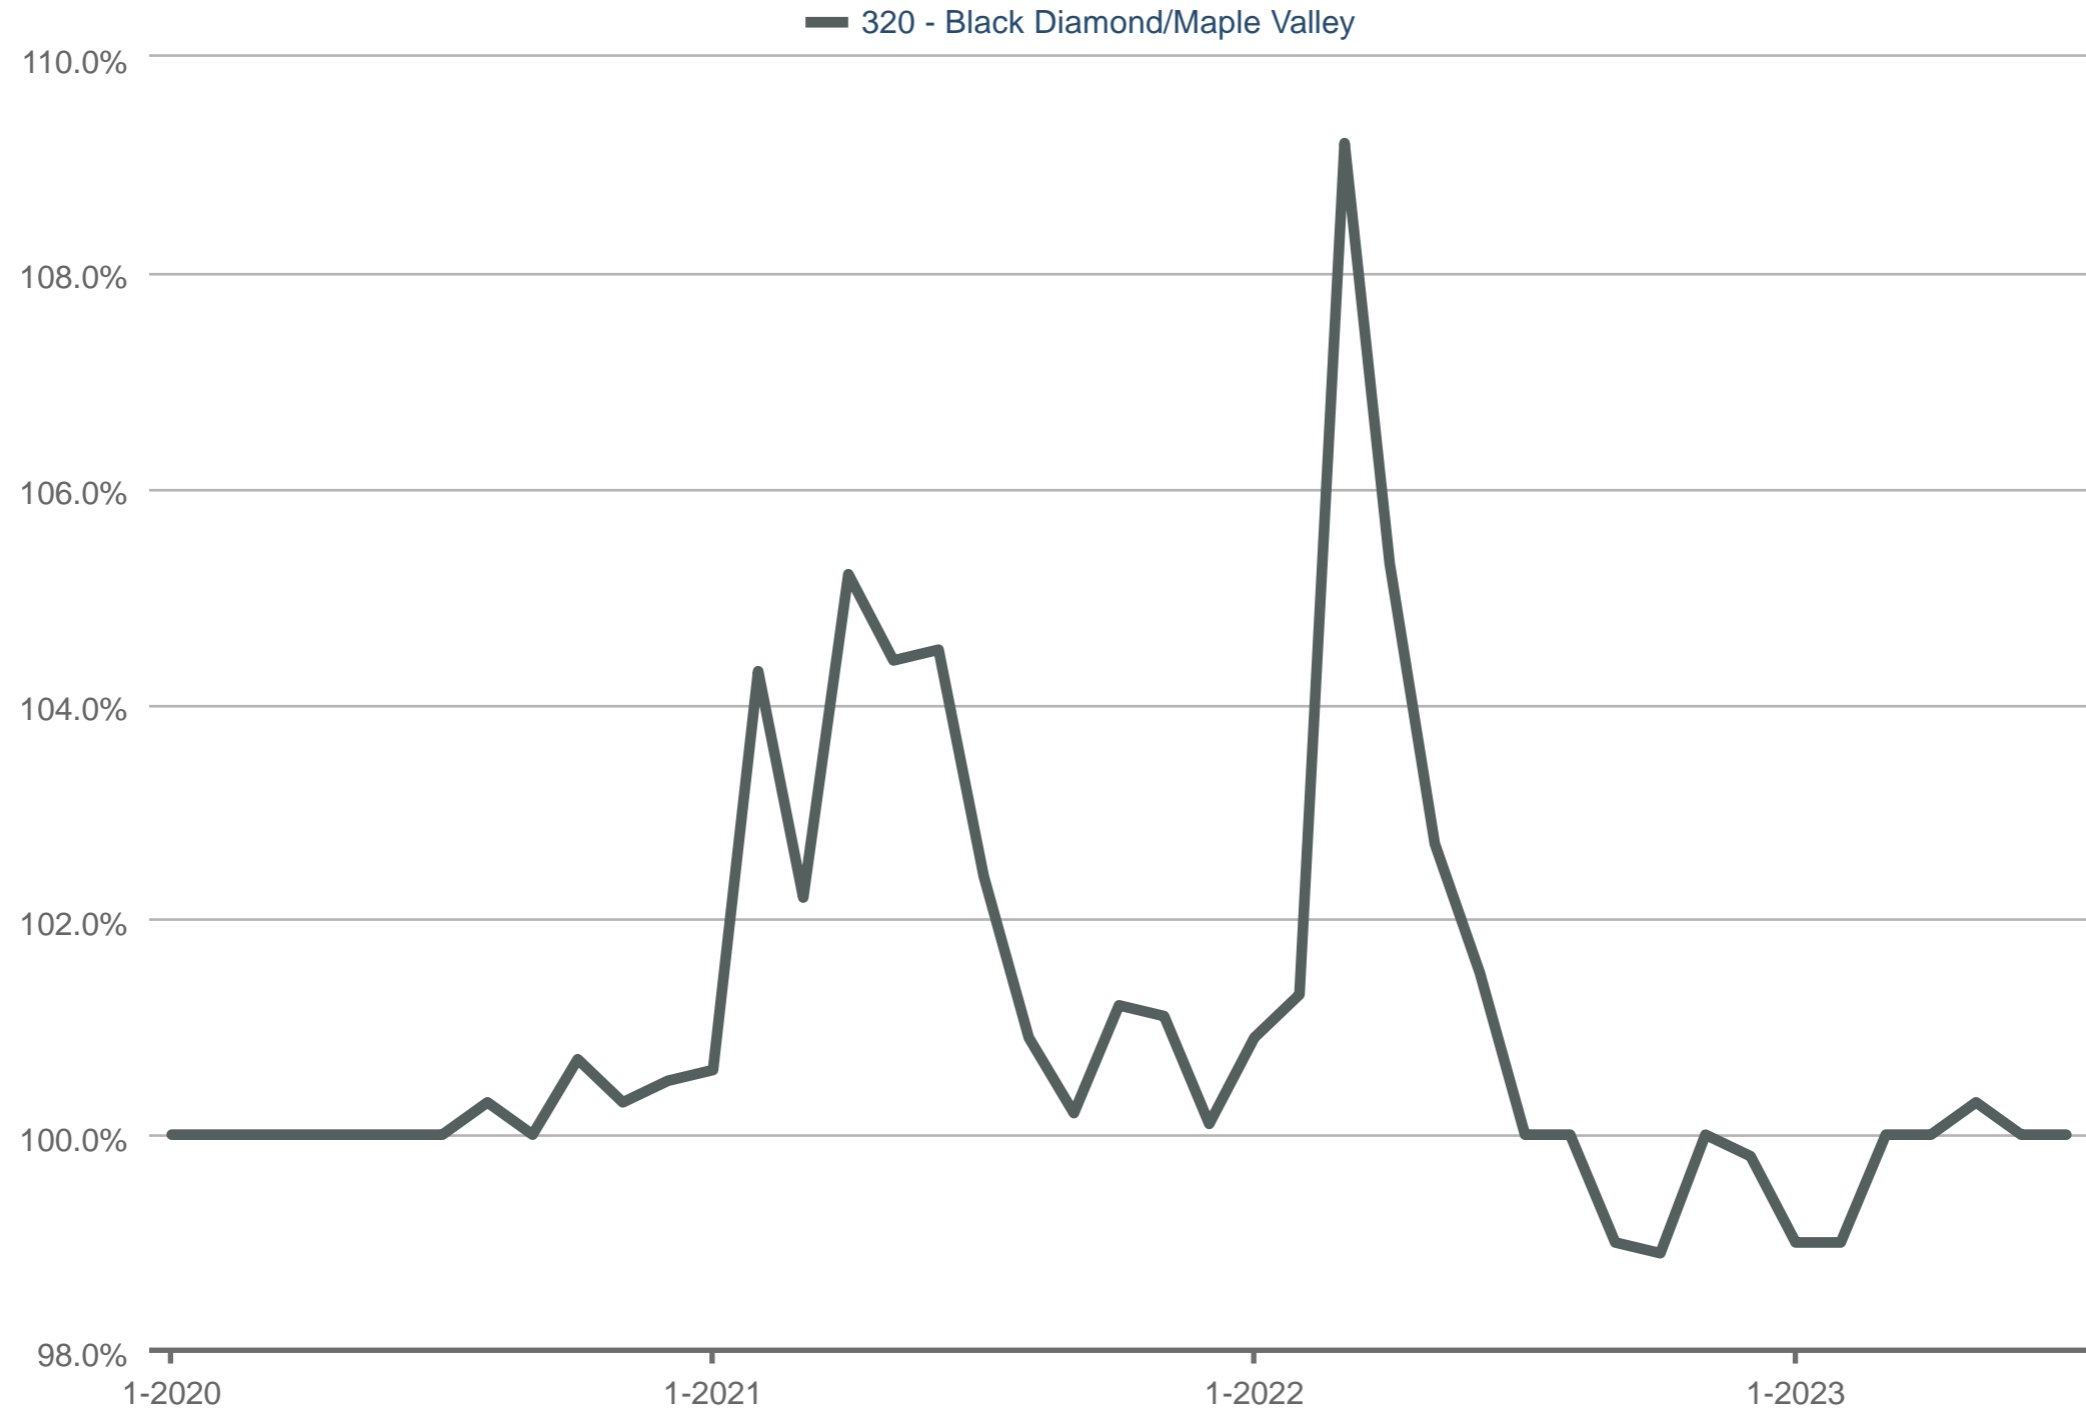

320 - Black Diamond/Maple Valley

Each data point is one month of activity. Data is from August 2, 2023.