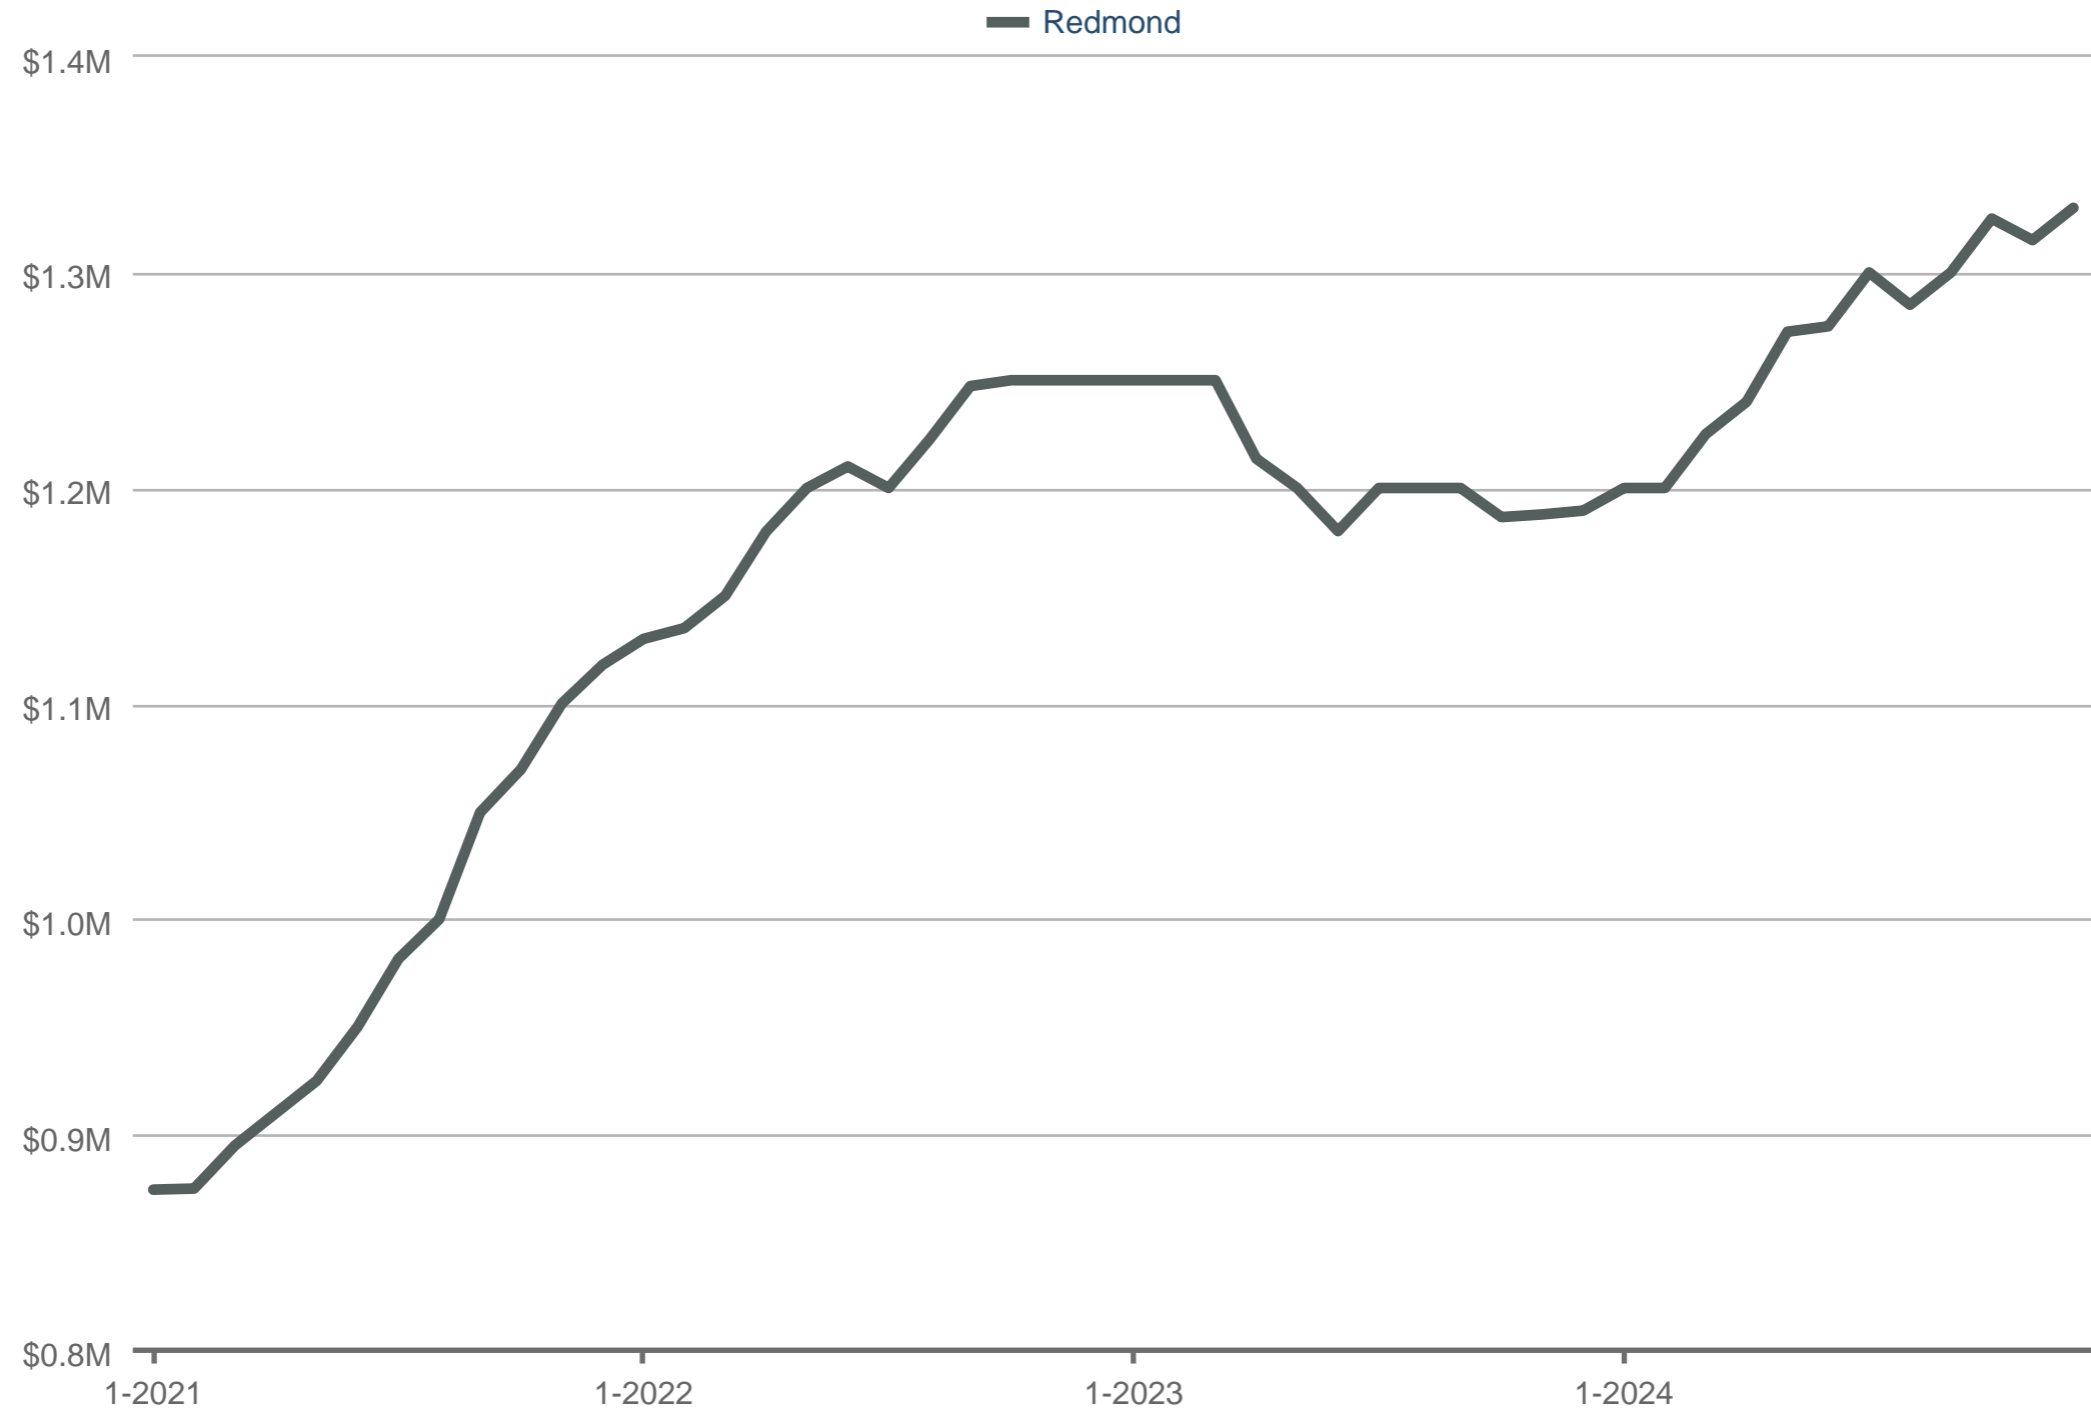

Median Sales Price

Redmond

Each data point is 12 months of activity. Data is from January 17, 2025.