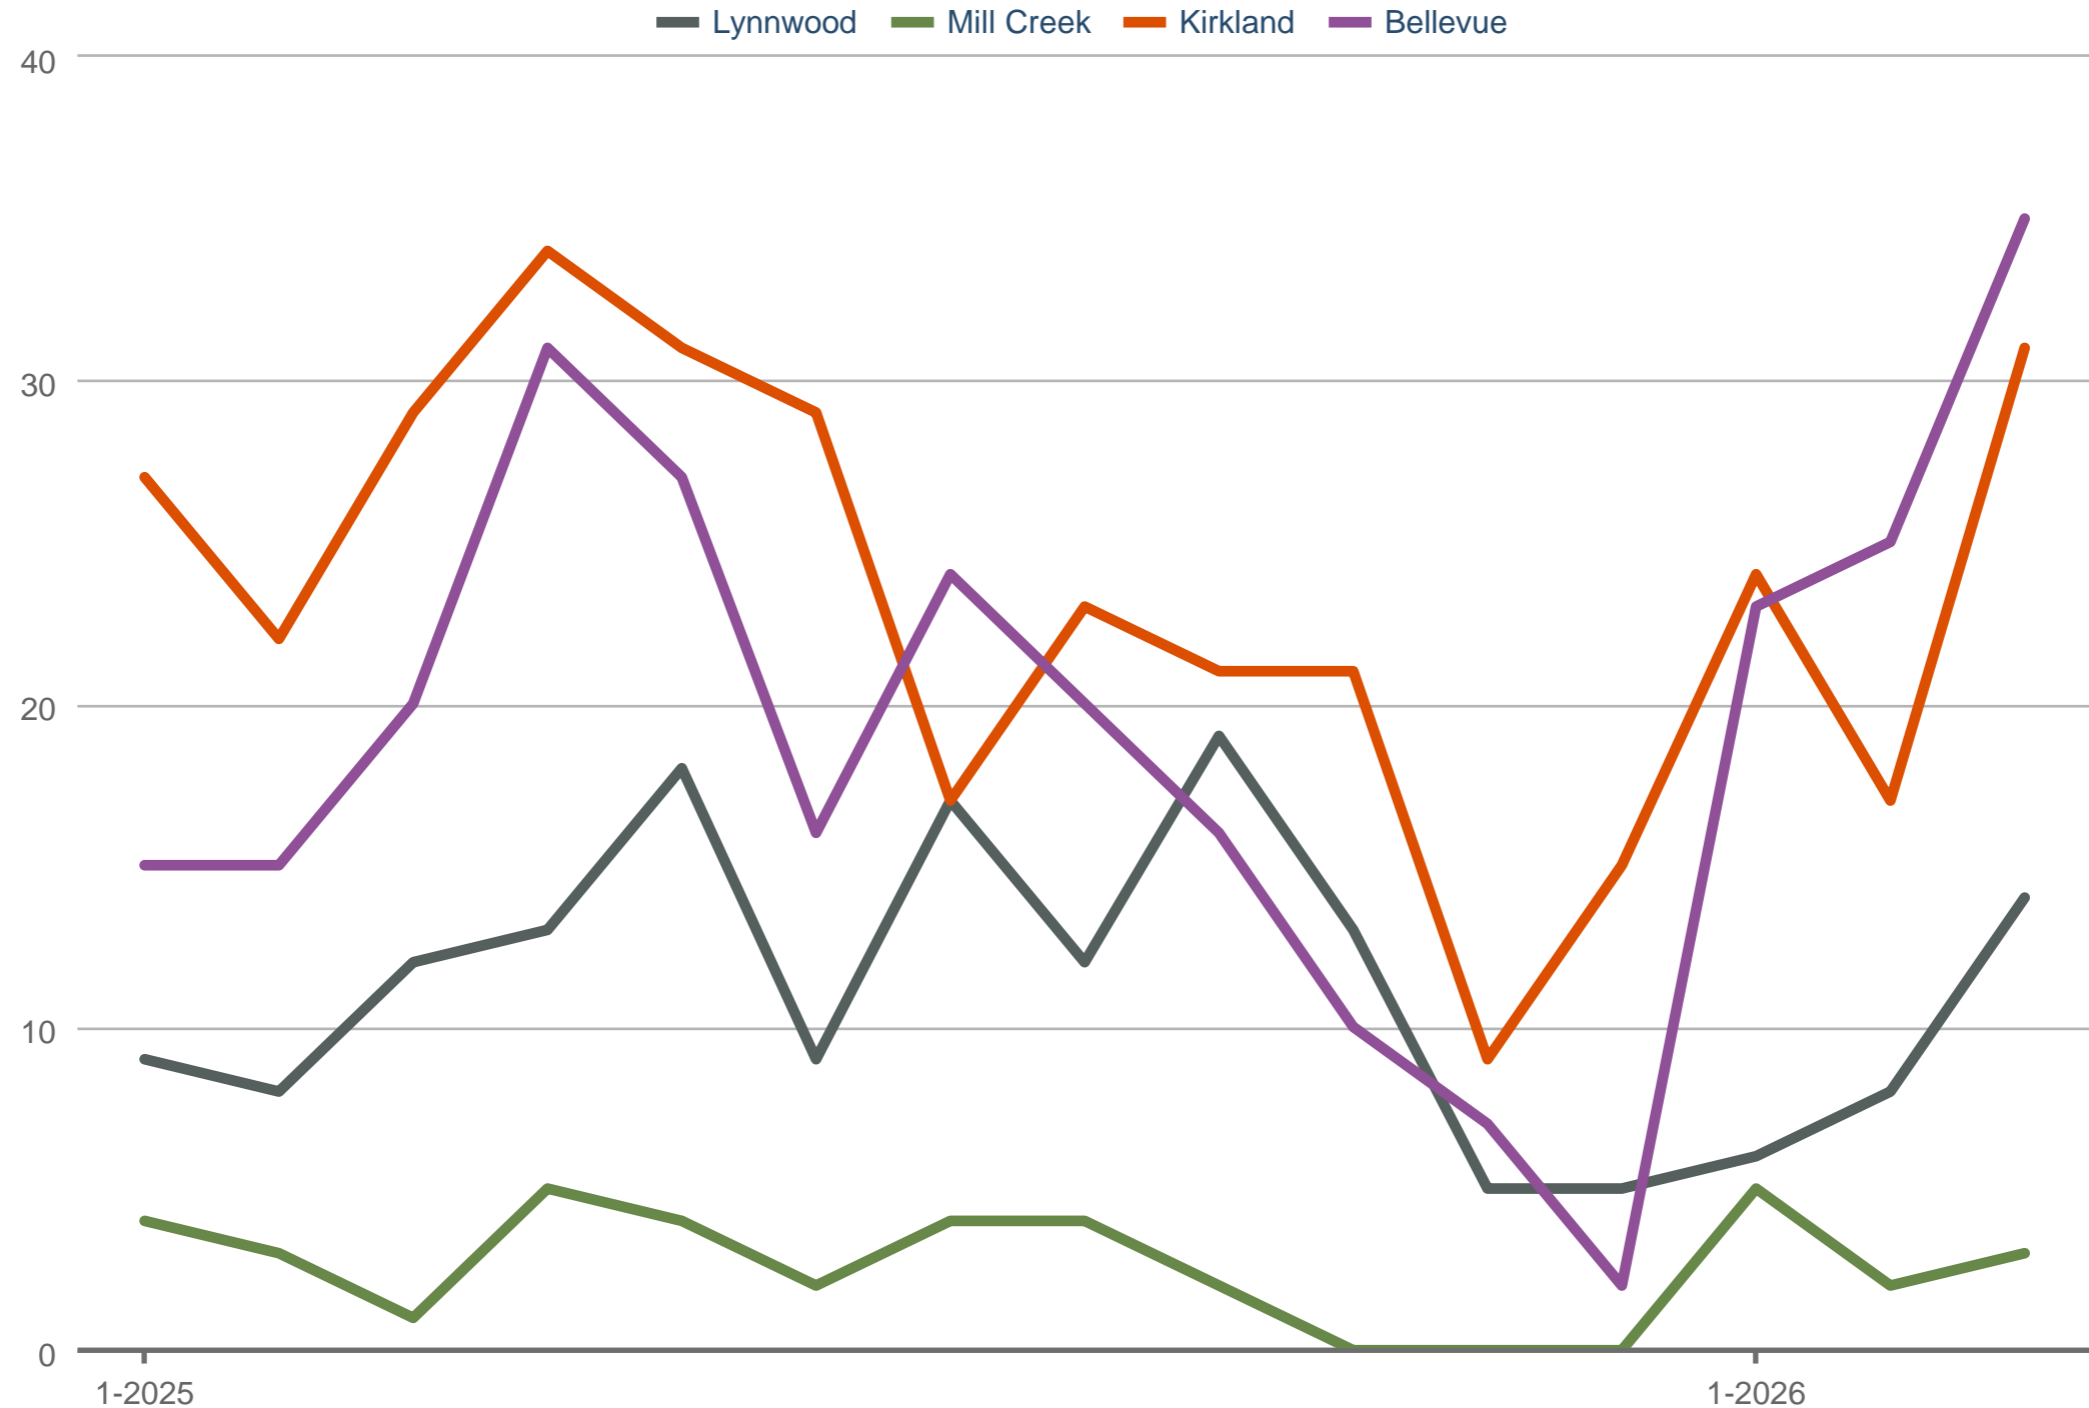

Jennifer Getchell
 Windermere Real Estate/Summit

Cell: (646) 354-3346
jennifer.getchell@windermere.com
jgetchell.withwre.com/

NORTHWEST
 MULTIPLE LISTING SERVICE

New Listings

Lynnwood & Mill Creek & Kirkland & Bellevue: Condominium, Townhouse

Each data point is one month of activity. Data is from April 21, 2026.