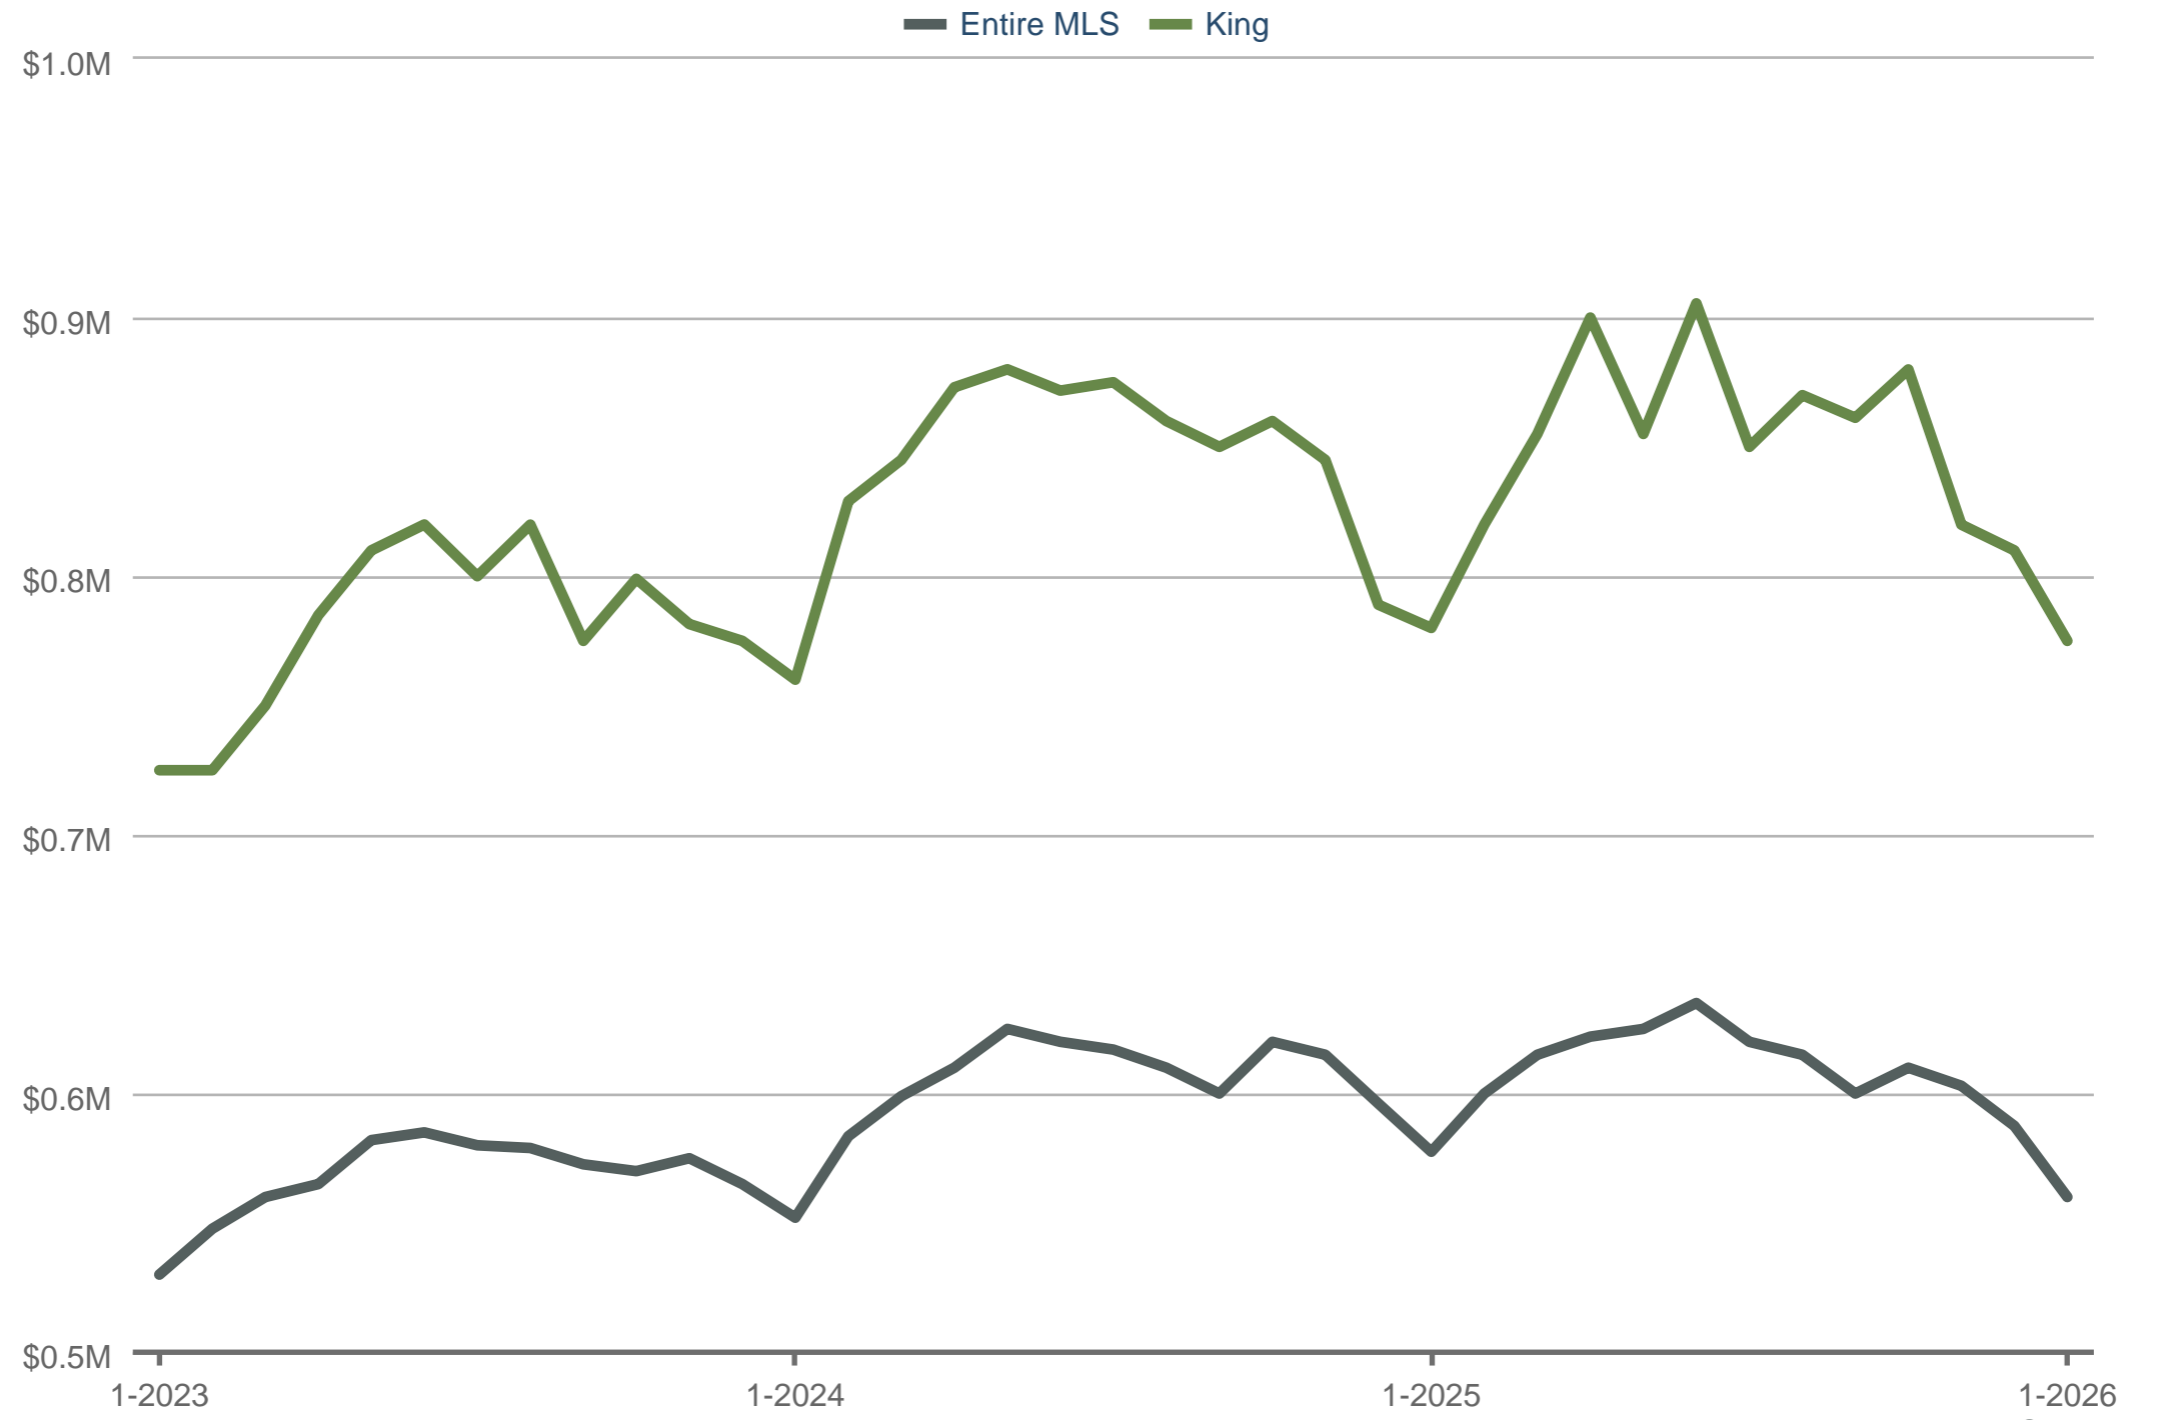

### Median Sales Price

Entire MLS & King

Each data point is one month of activity. Data is from February 17, 2026.