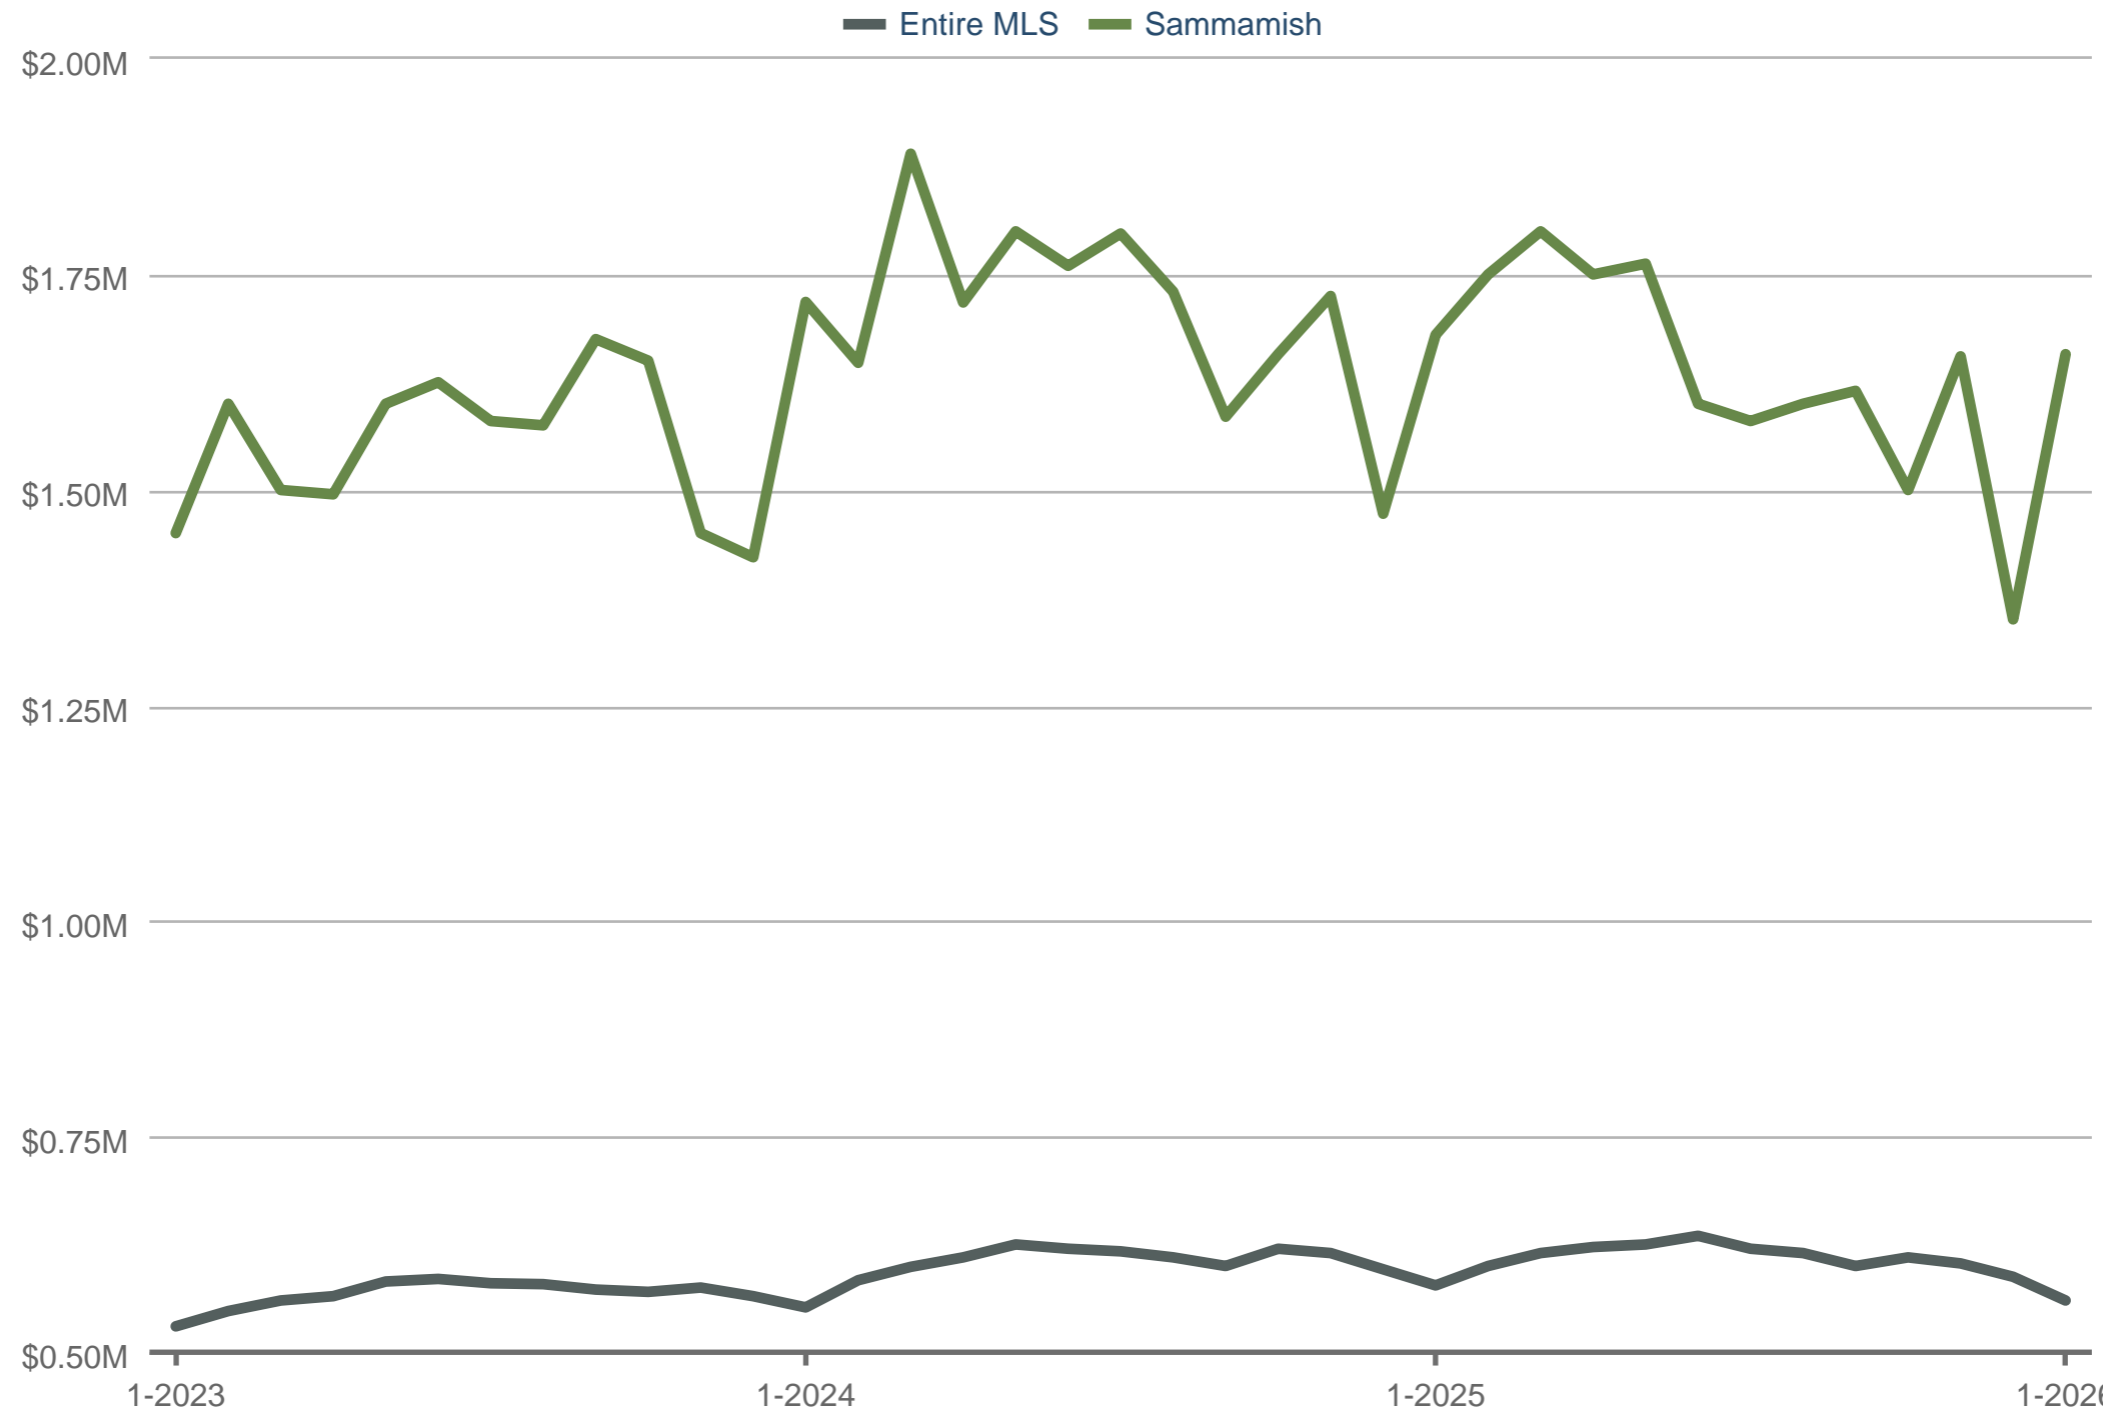

Robert Luecke

ShopProp Inc.

Office: (425) 414-7234

Team@shopprop.com

www.shopprop.com

NORTHWEST
MULTIPLE LISTING SERVICE

Median Sales Price

Entire MLS & Sammamish

Each data point is one month of activity. Data is from February 16, 2026.