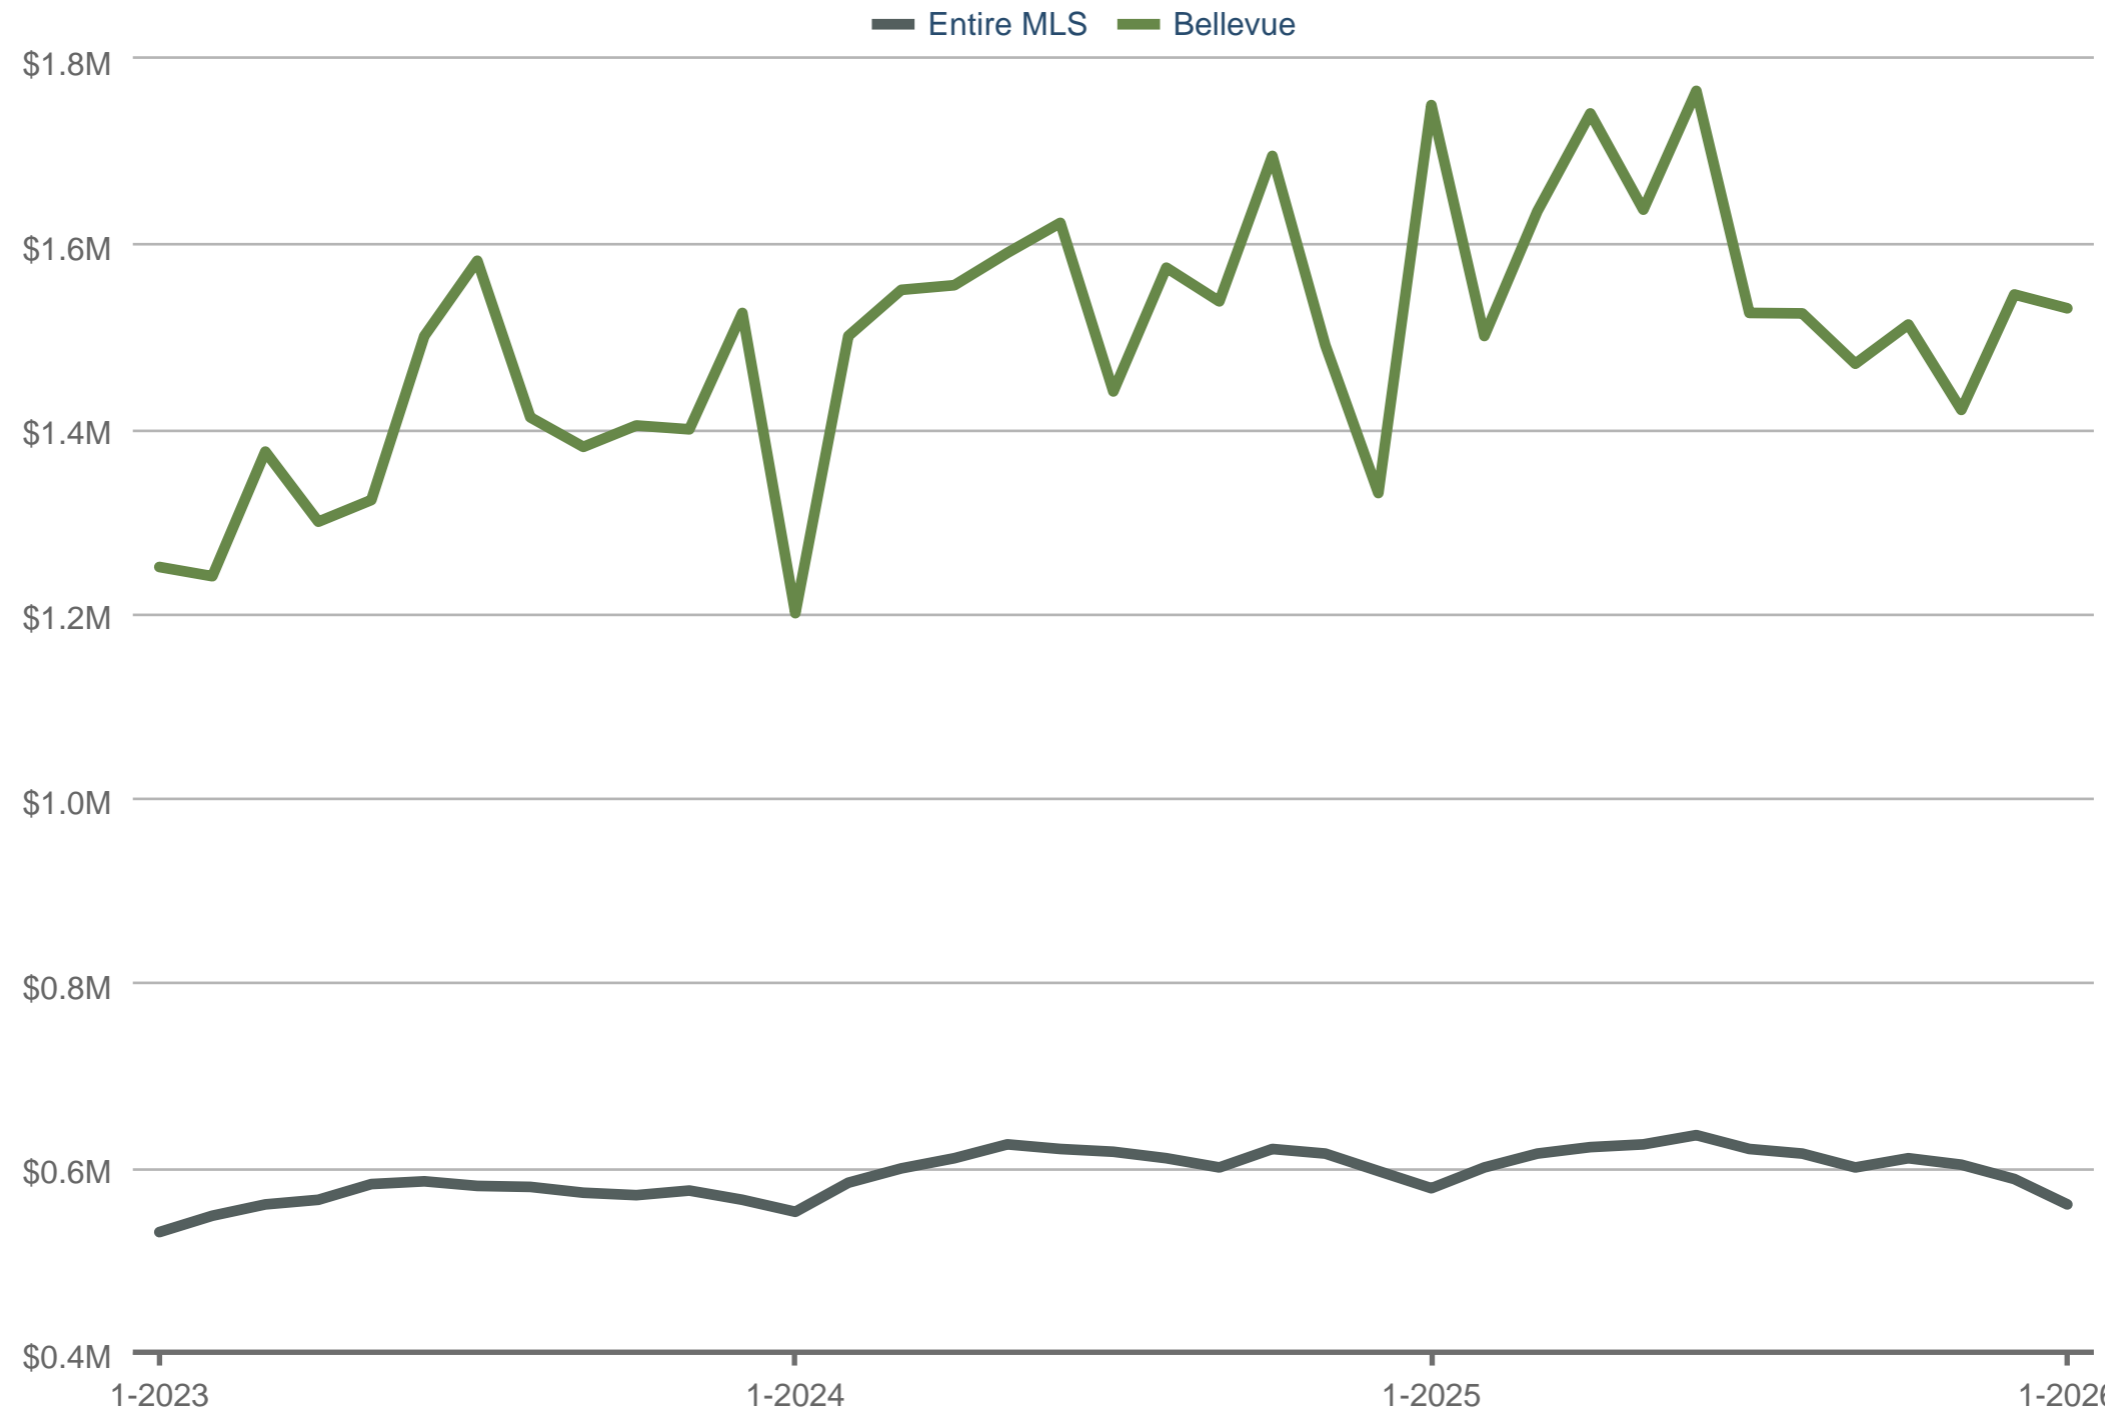

### Median Sales Price

Entire MLS & Bellevue

Each data point is one month of activity. Data is from February 16, 2026.