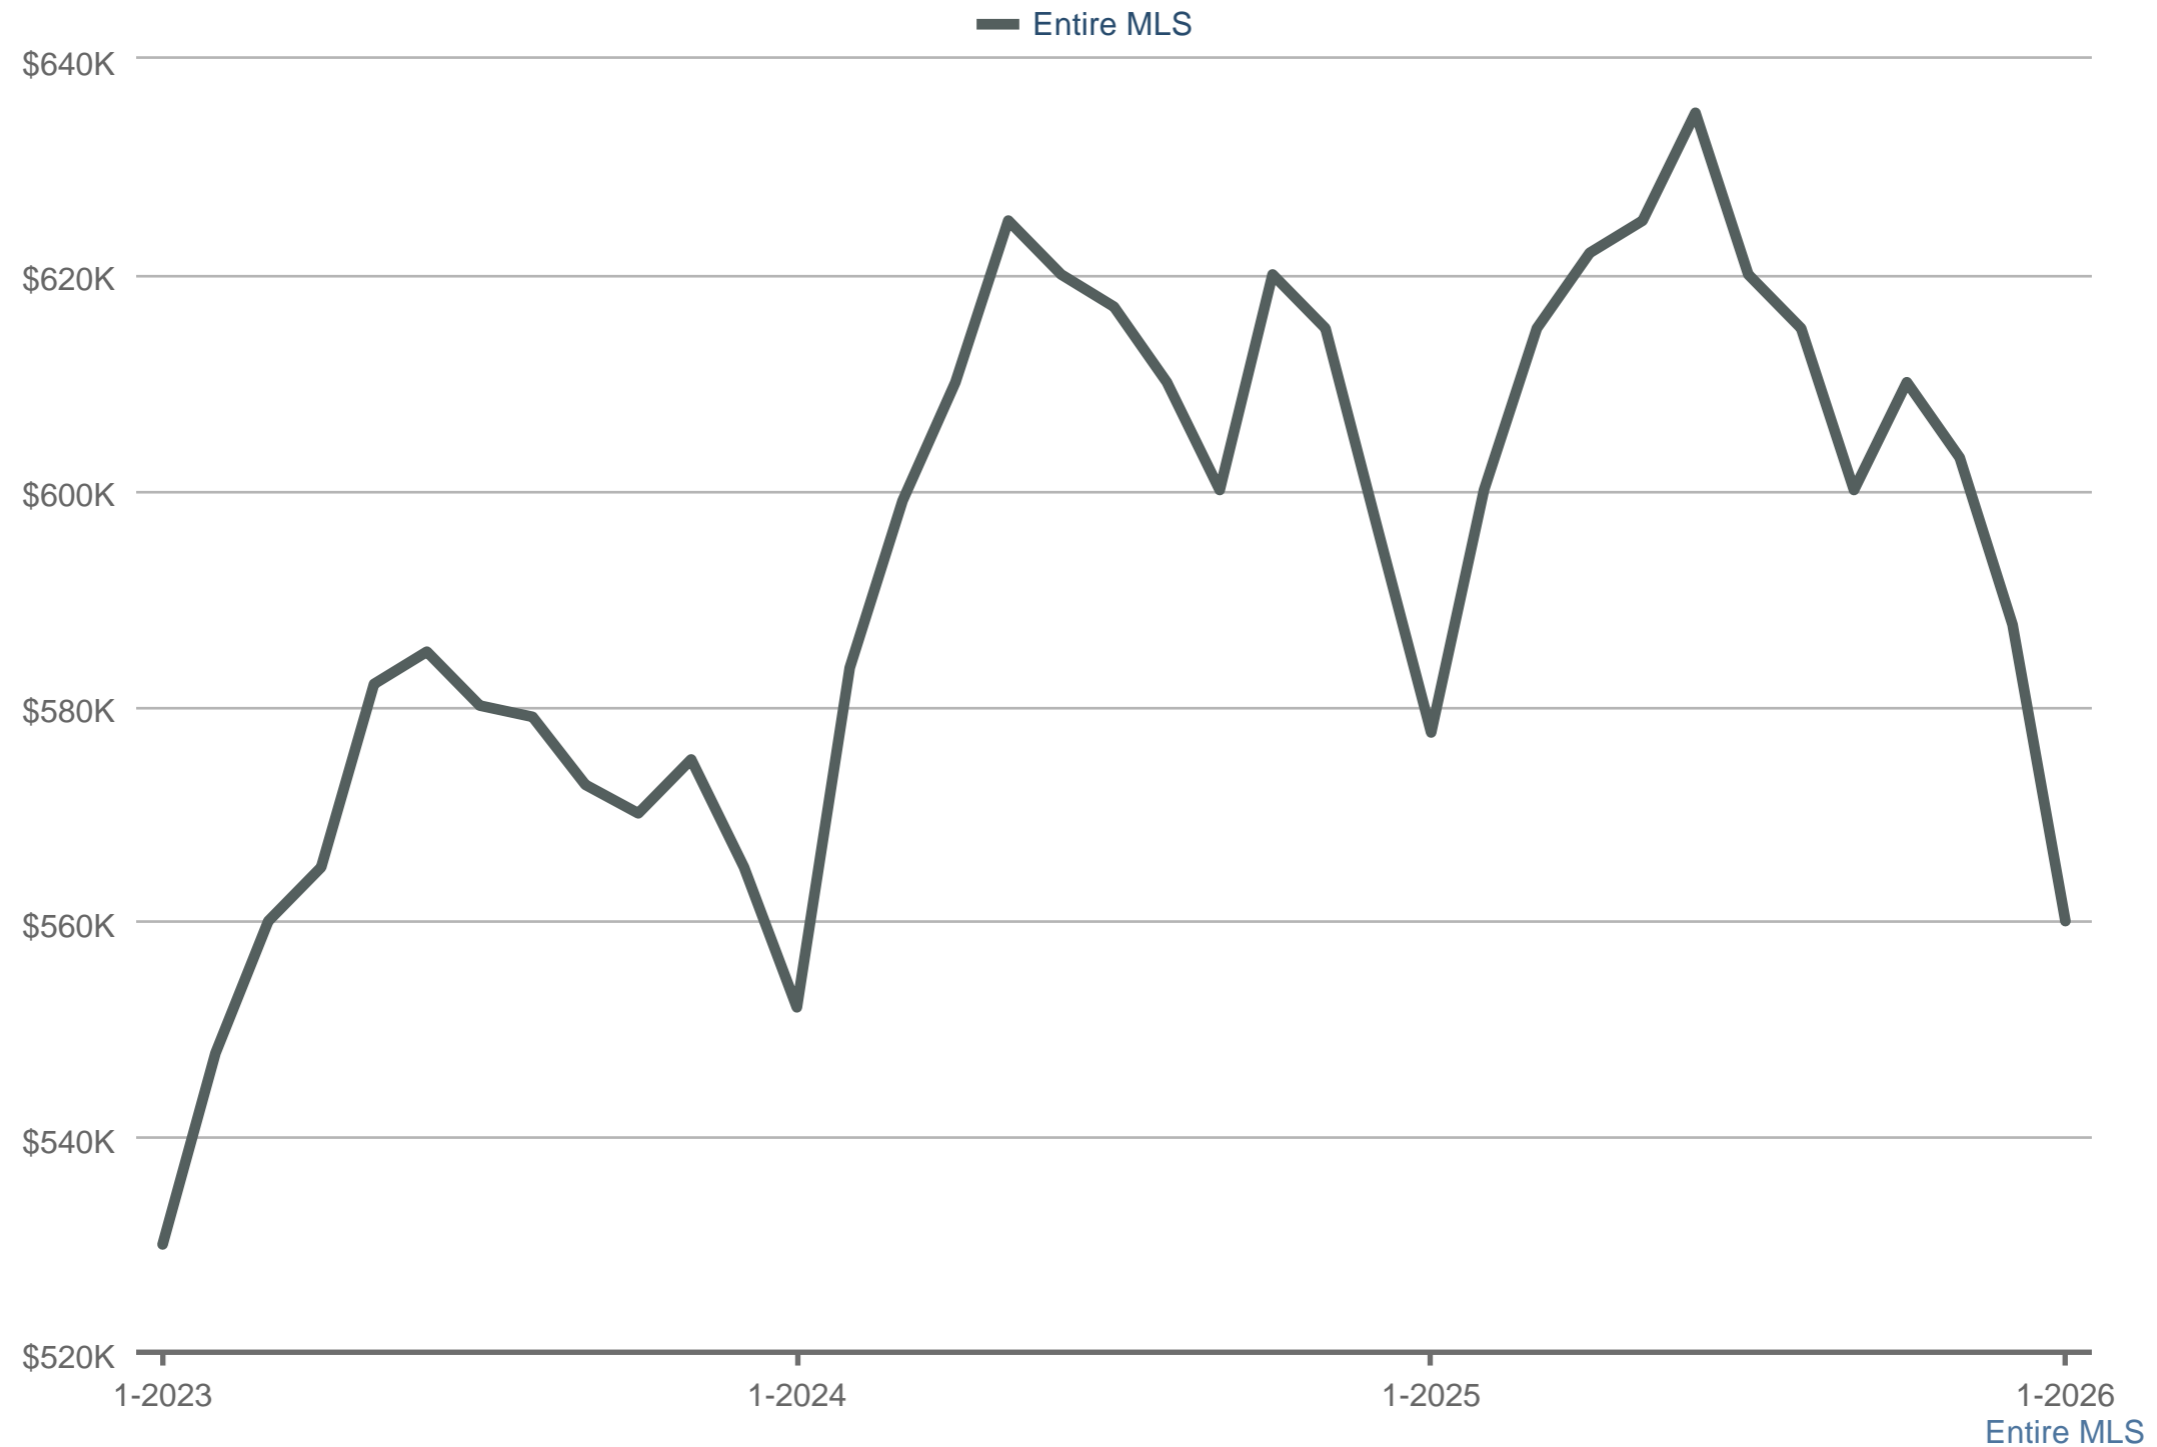

Median Sales Price

Each data point is one month of activity. Data is from February 16, 2026.