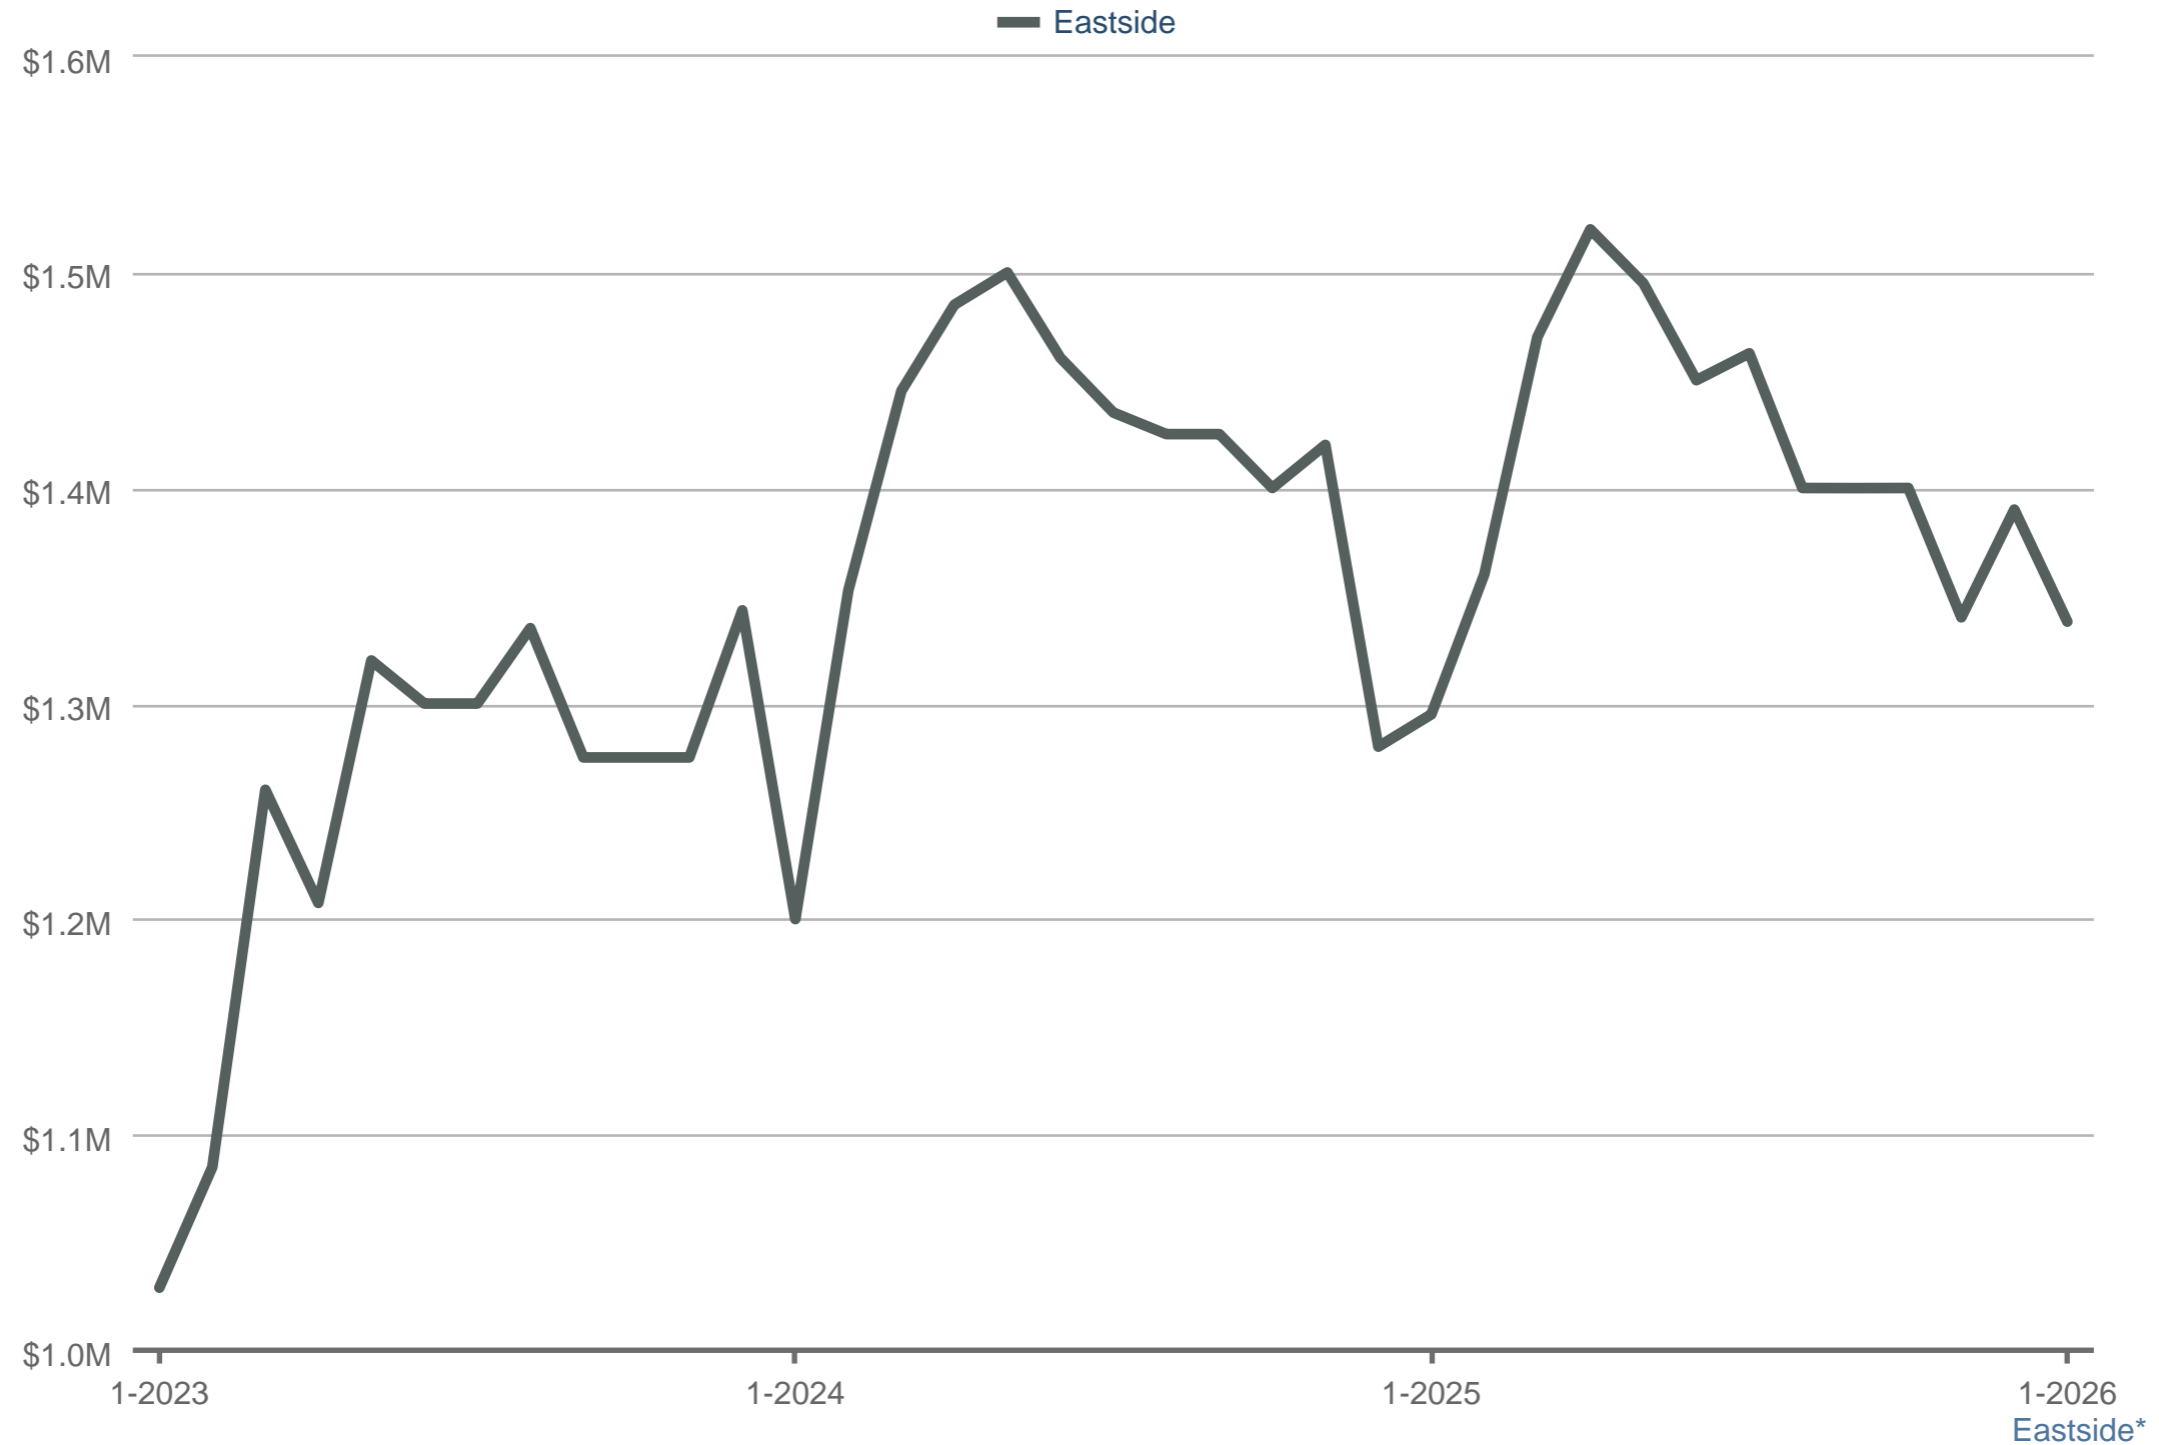

Median Sales Price

Each data point is one month of activity. Data is from February 17, 2026.

* User-defined area. All data from Northwest Multiple Listing Service®. InfoSparks © 2026 ShowingTime.