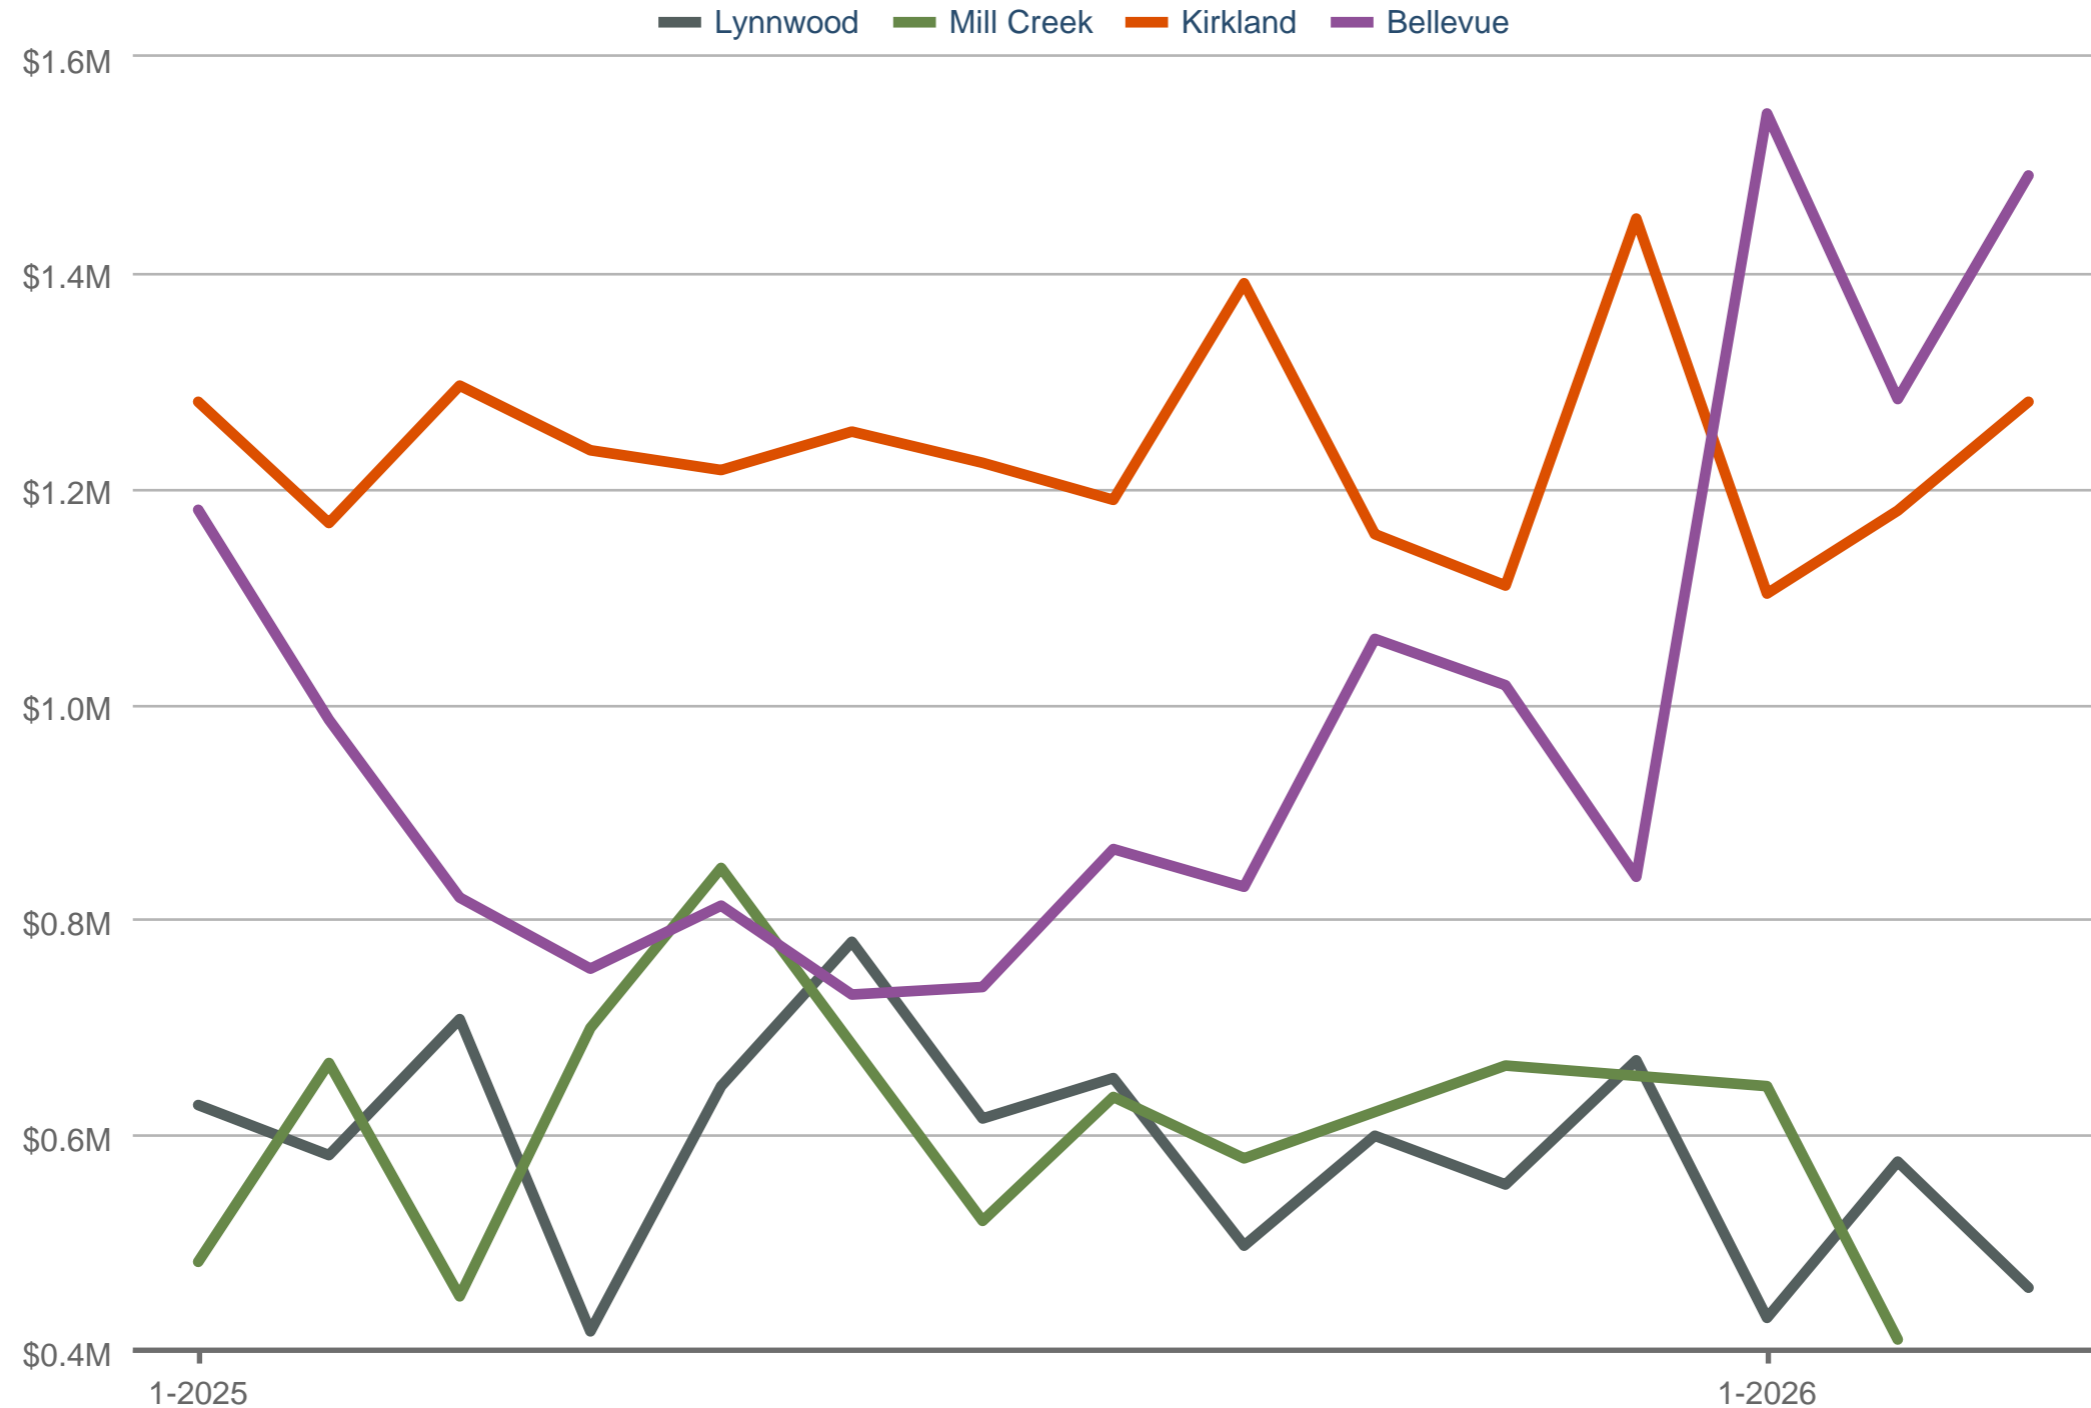

Jennifer Getchell
 Windermere Real Estate/Summit

Cell: (646) 354-3346
jennifer.getchell@windermere.com
jgetchell.withwre.com/

NORTHWEST
 MULTIPLE LISTING SERVICE

Median Sales Price

Lynnwood & Mill Creek & Kirkland & Bellevue: Condominium, Townhouse

Each data point is one month of activity. Data is from April 21, 2026.