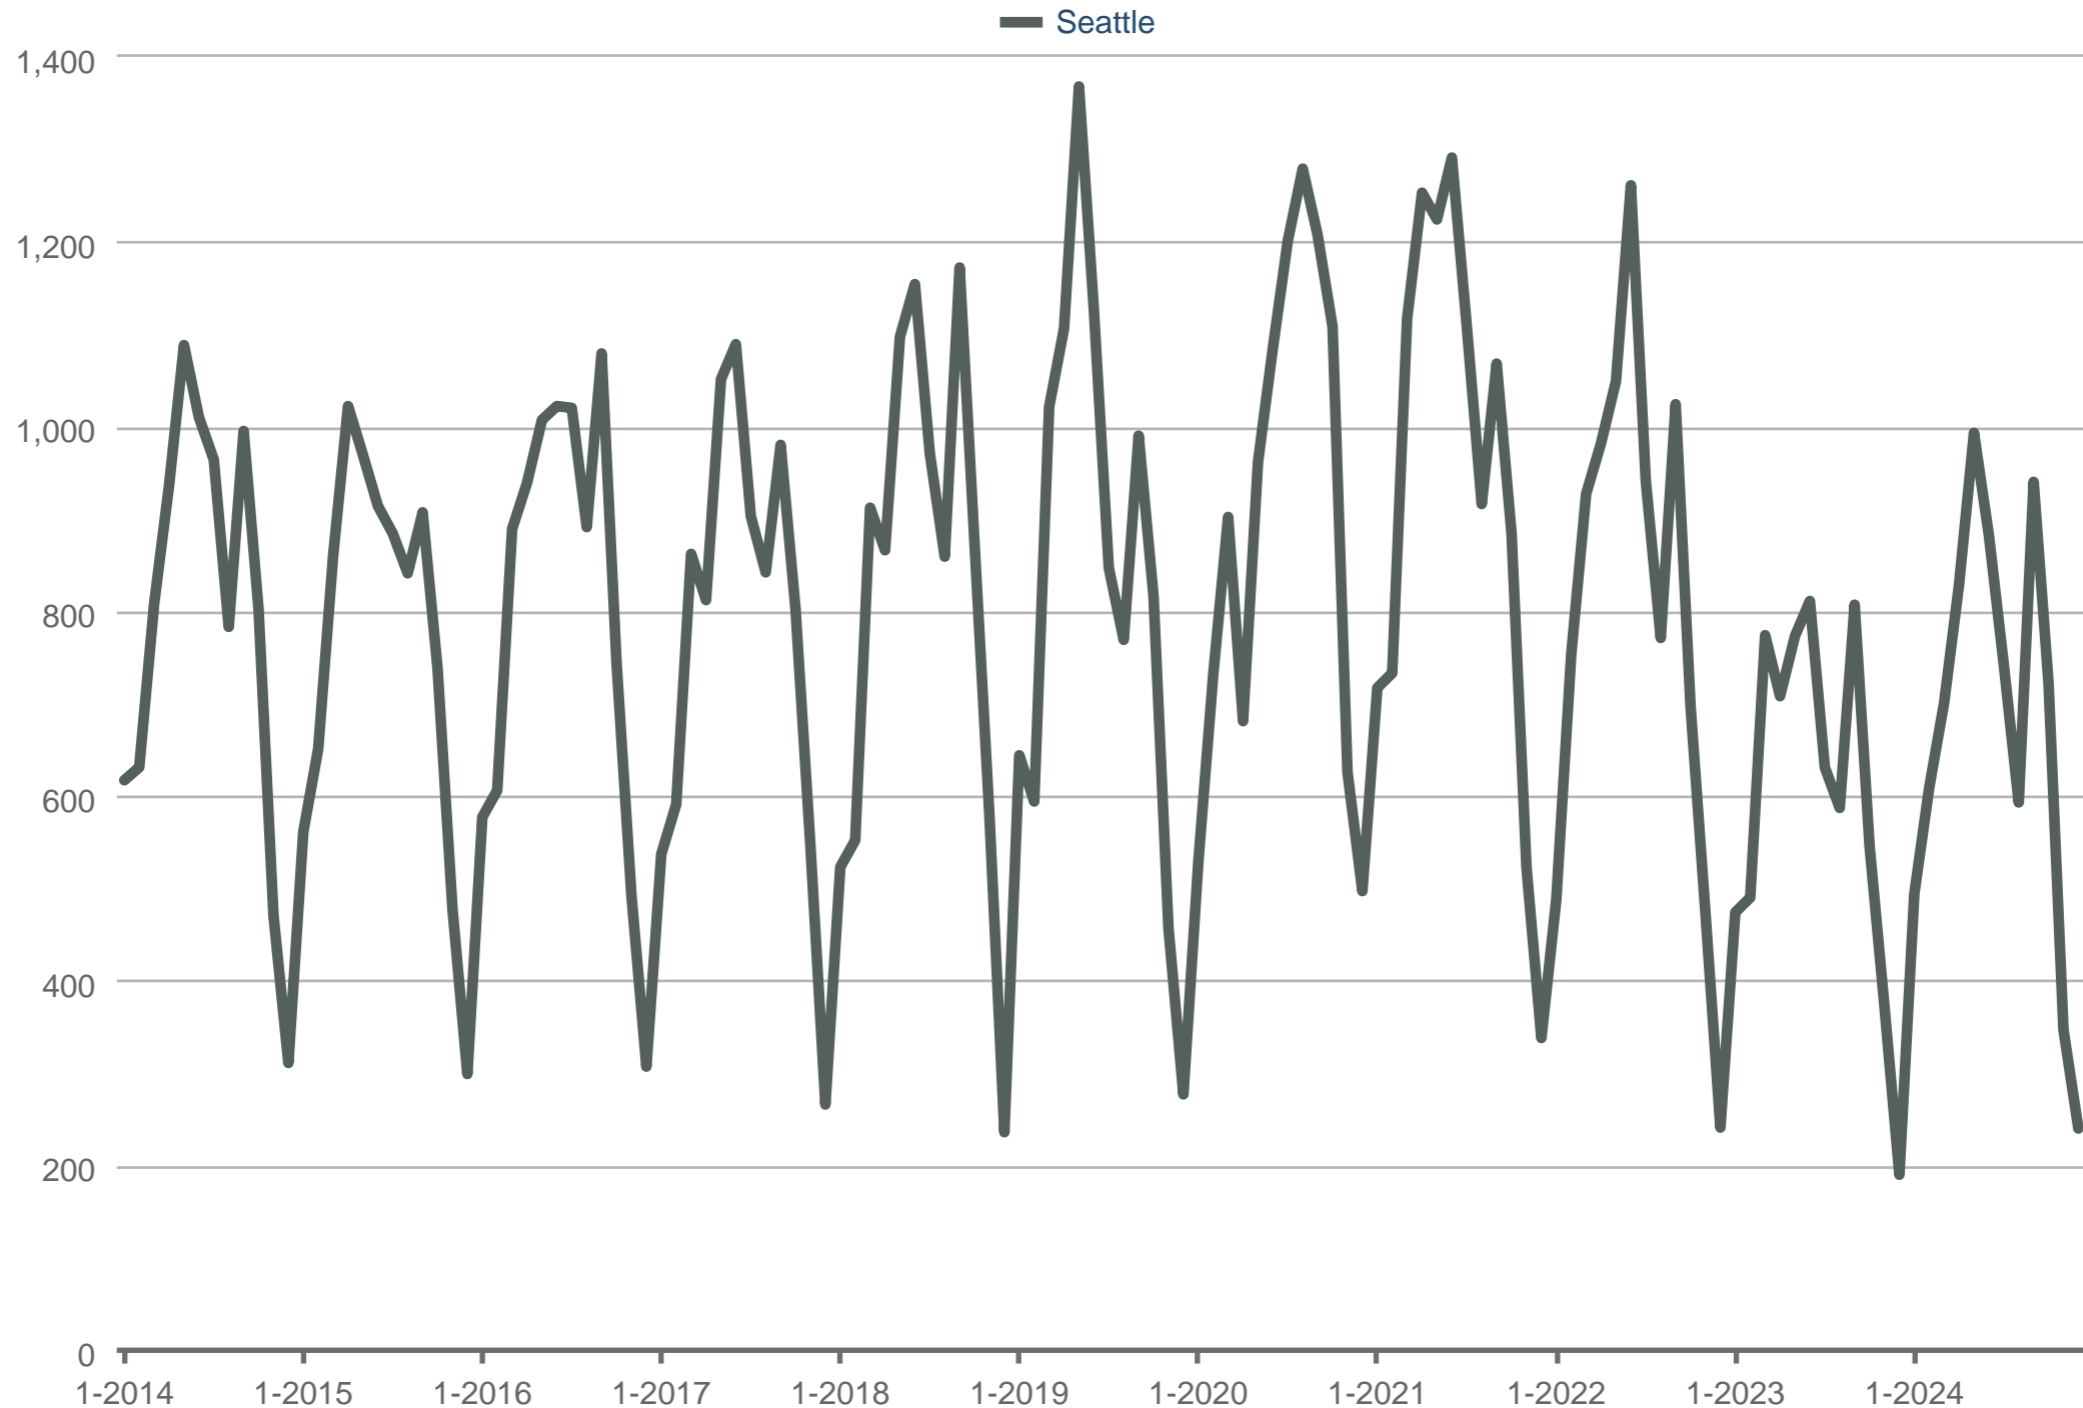

New Listings

Seattle: Residential

Each data point is one month of activity. Data is from January 21, 2025.