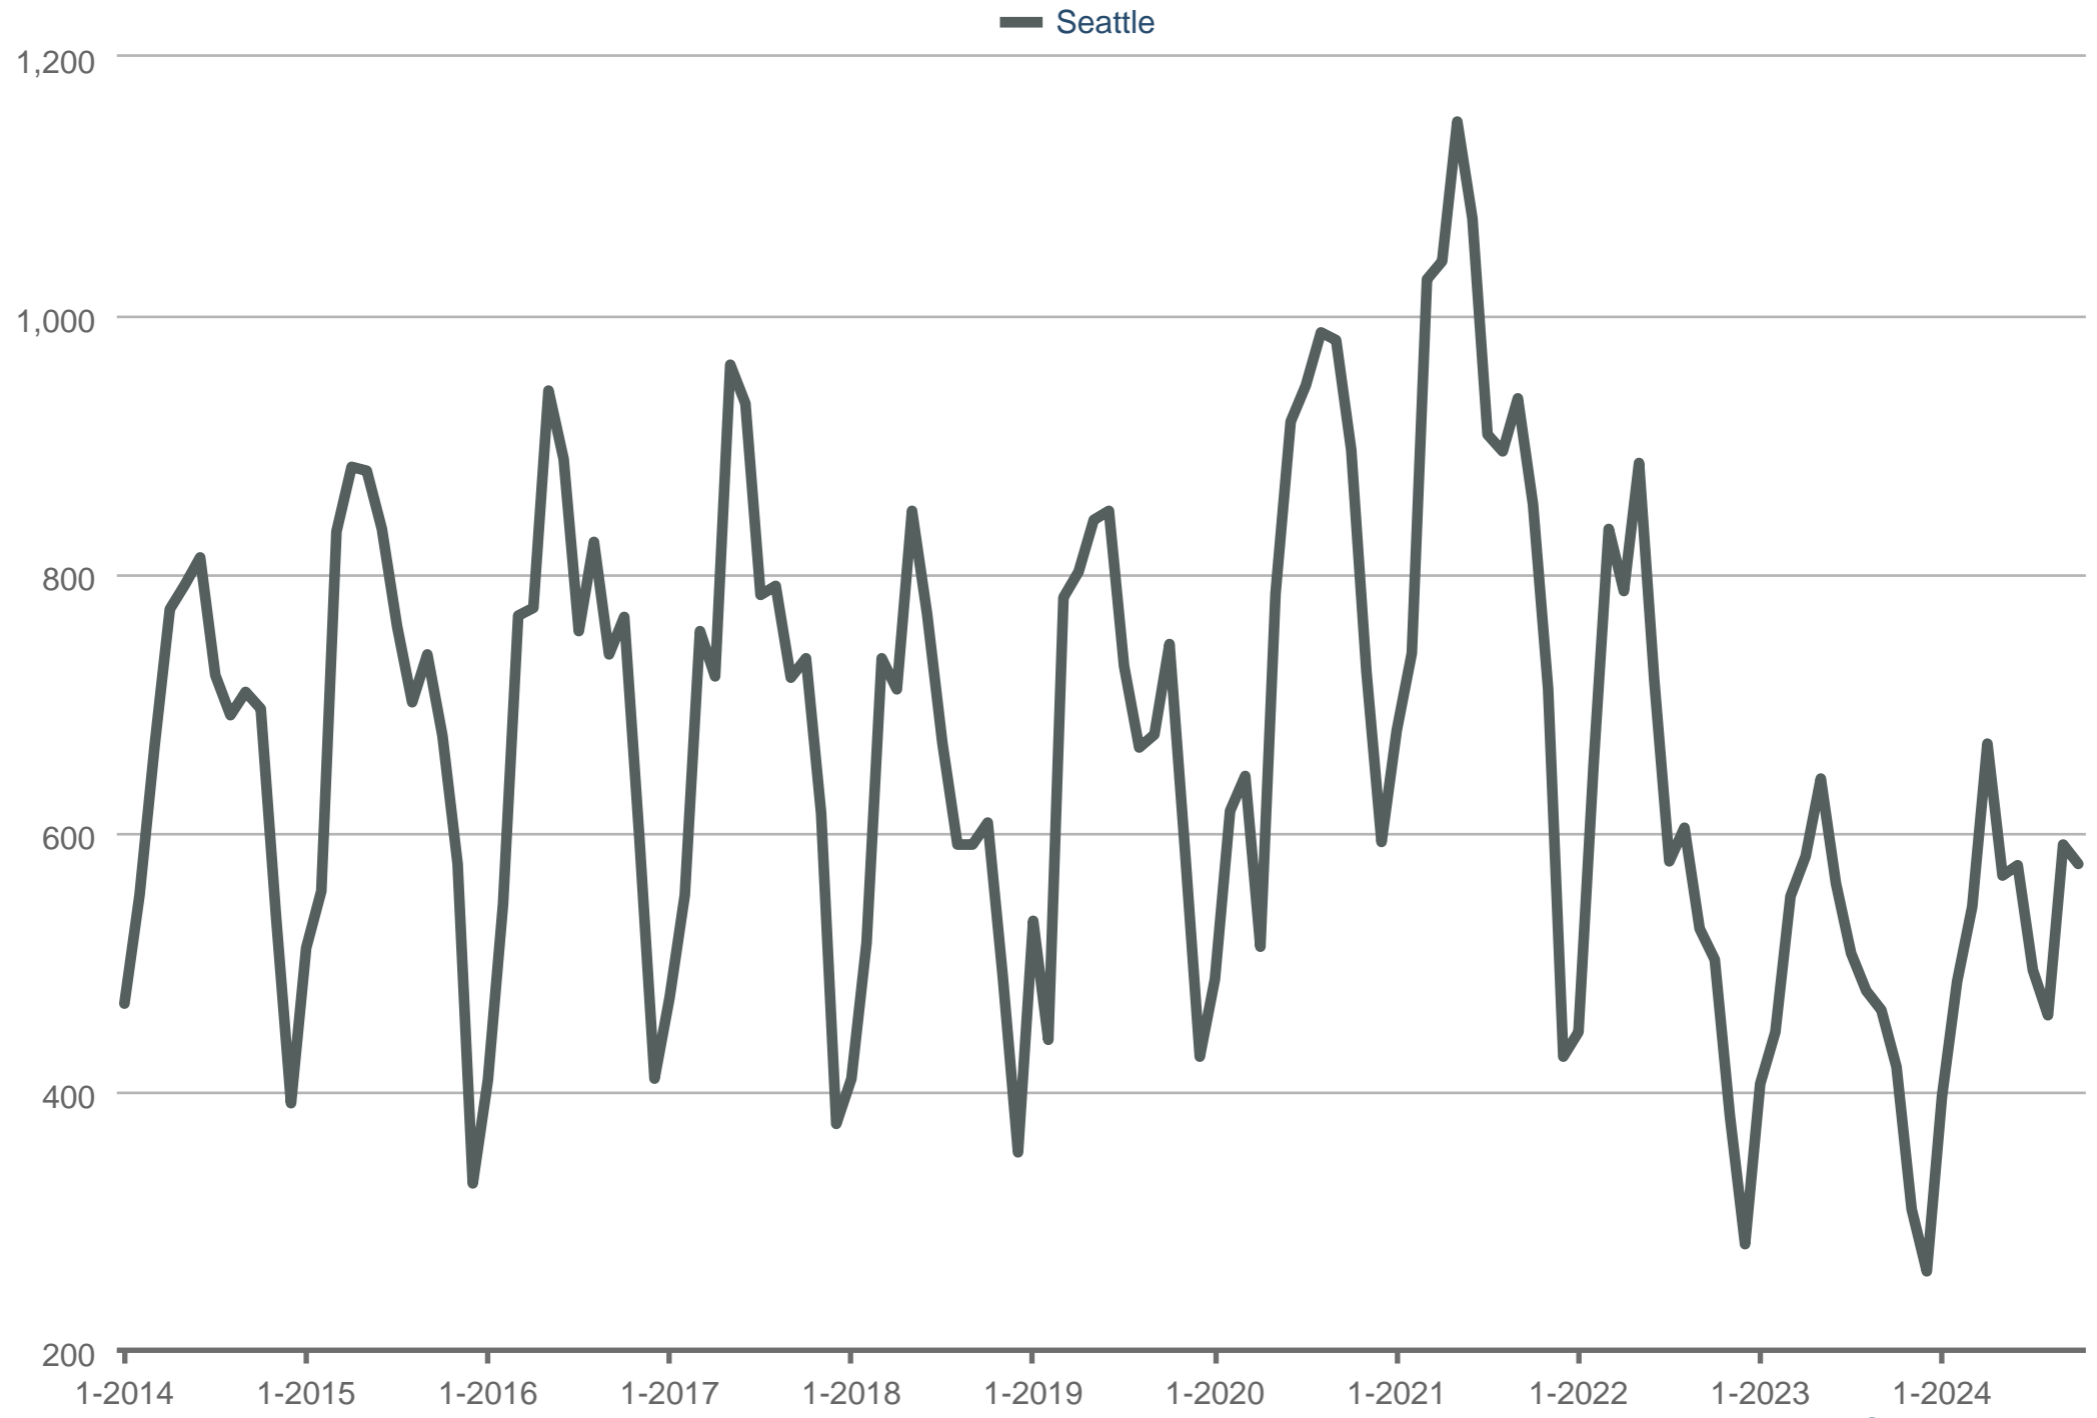

Pending Sales

Seattle: Residential

Each data point is one month of activity. Data is from November 21, 2024.