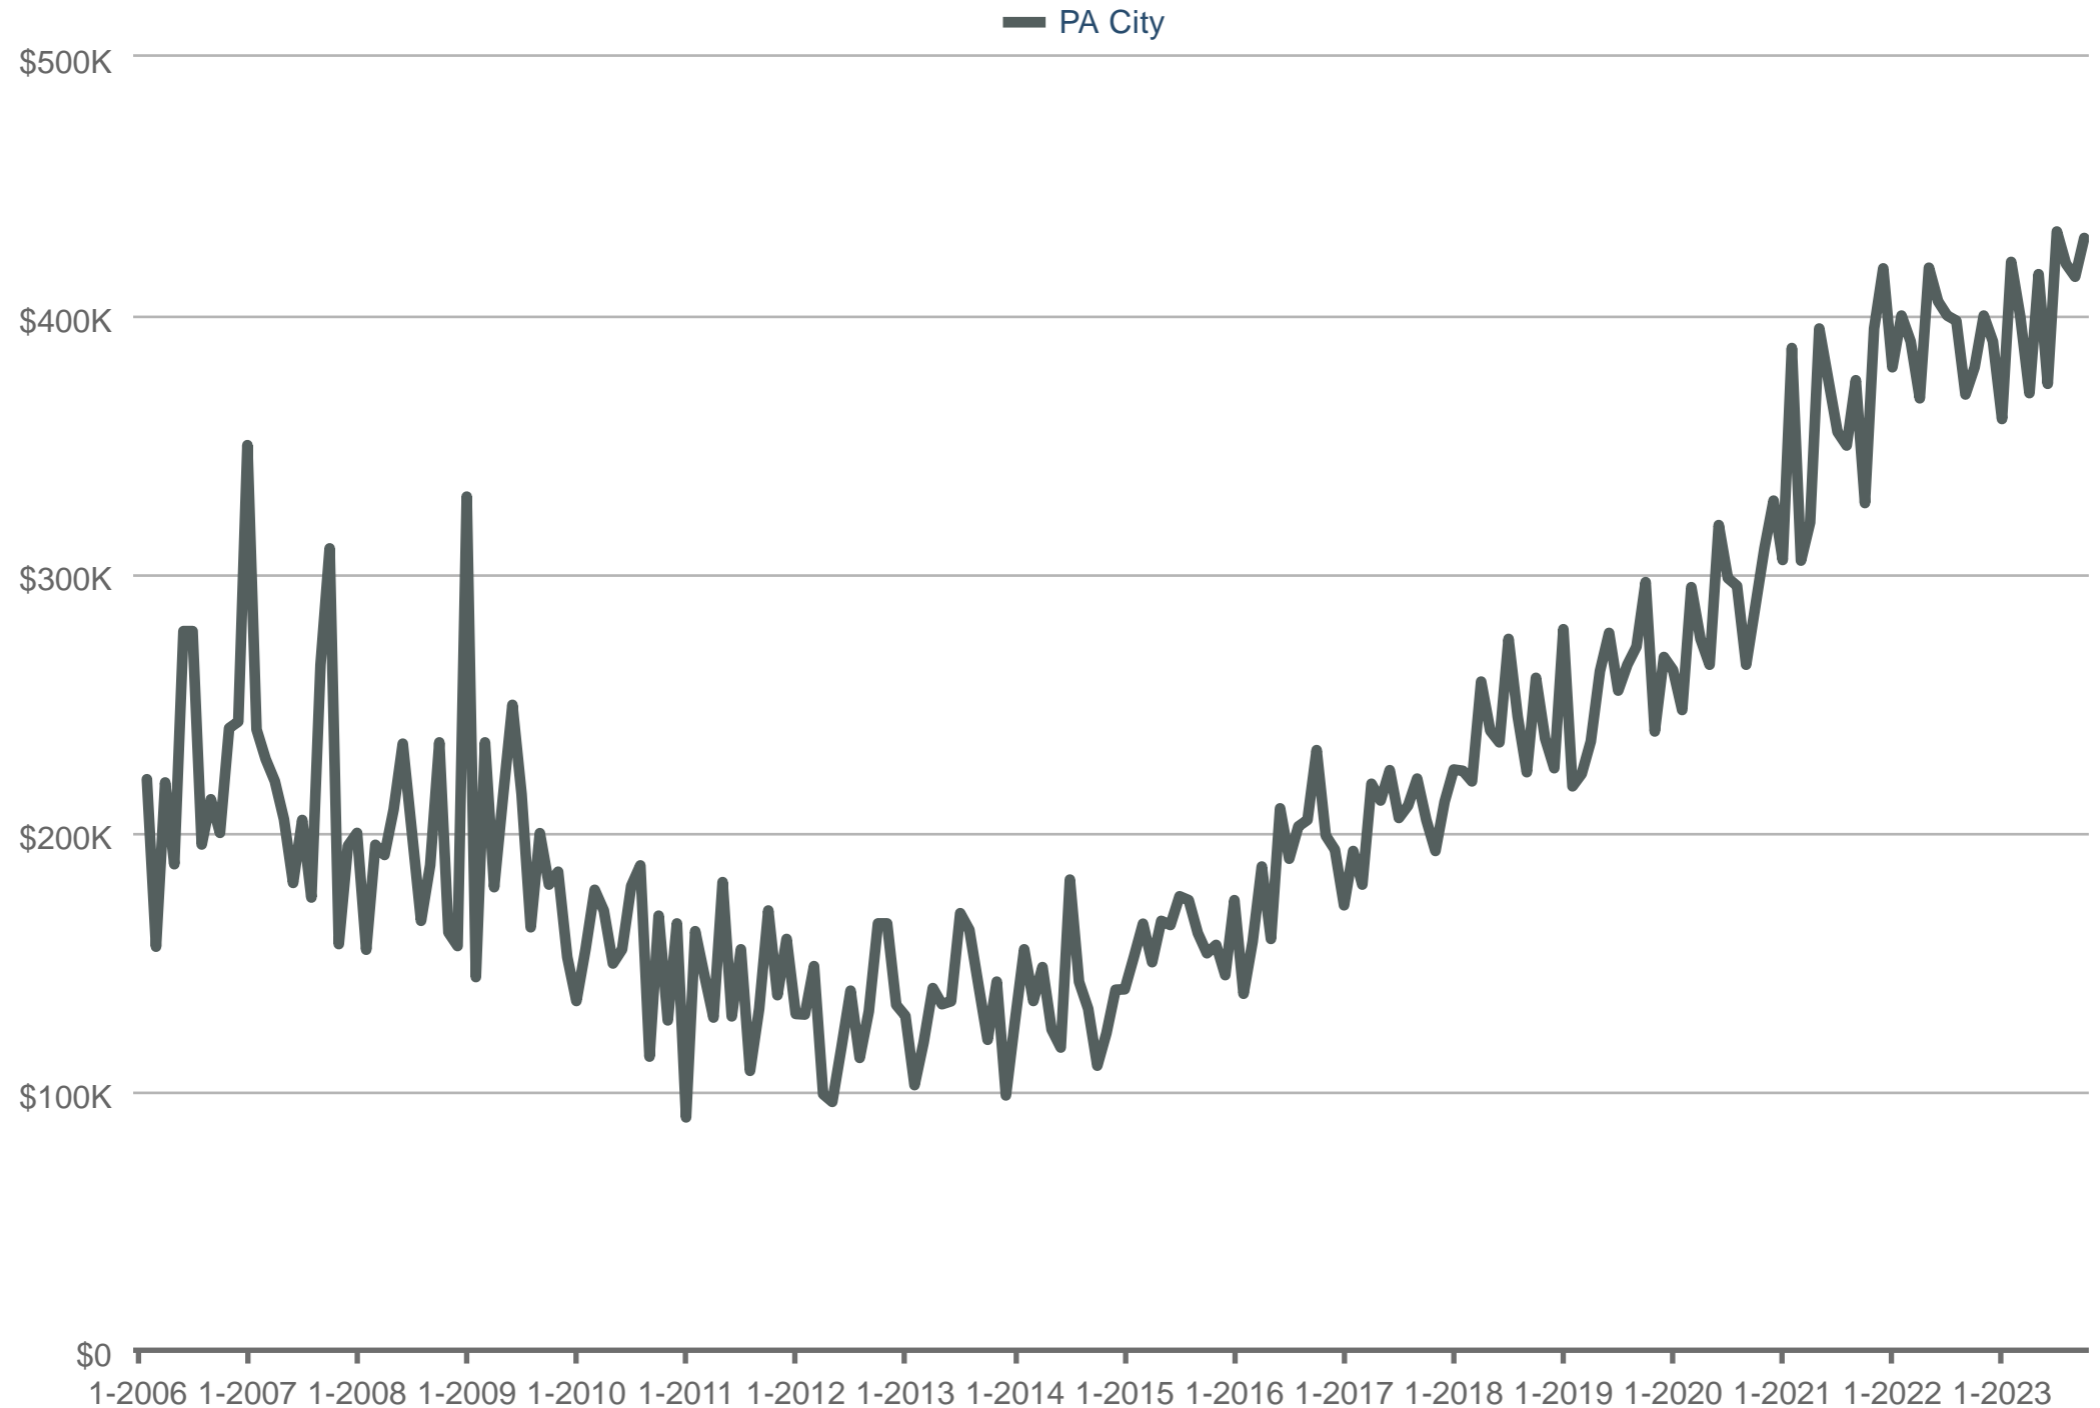

Median Sales Price

PA City*: Residential

Each data point is one month of activity. Data is from November 13, 2023.

* User-defined area. All data from Northwest Multiple Listing Service®. InfoSparks © 2025 ShowingTime.