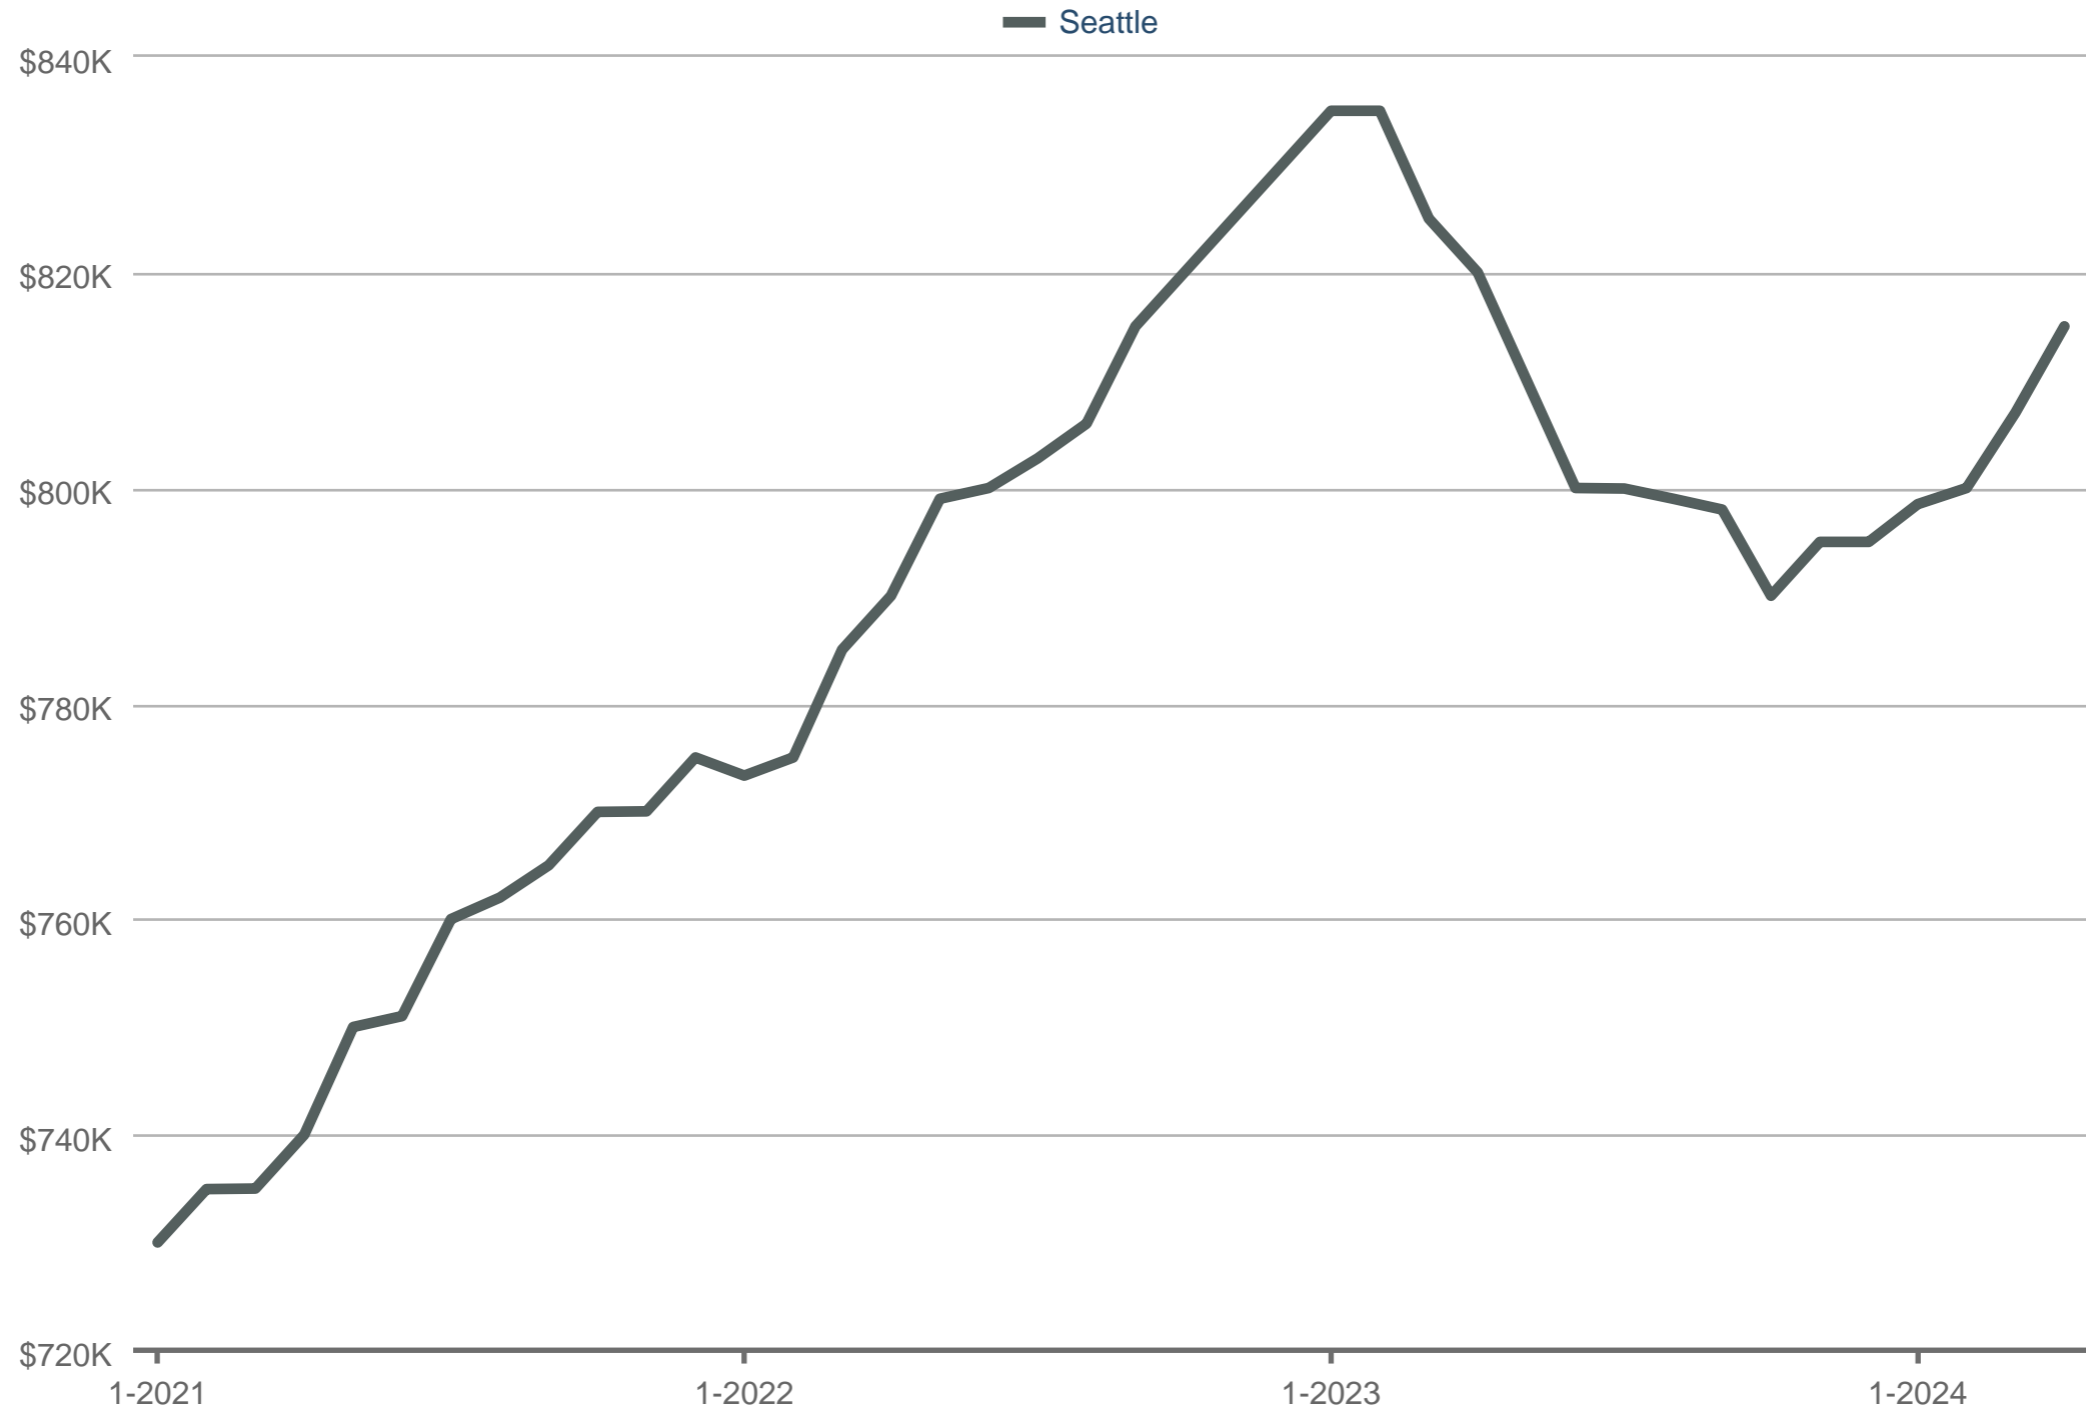

Median Sales Price

Seattle

Each data point is 12 months of activity. Data is from May 12, 2024.