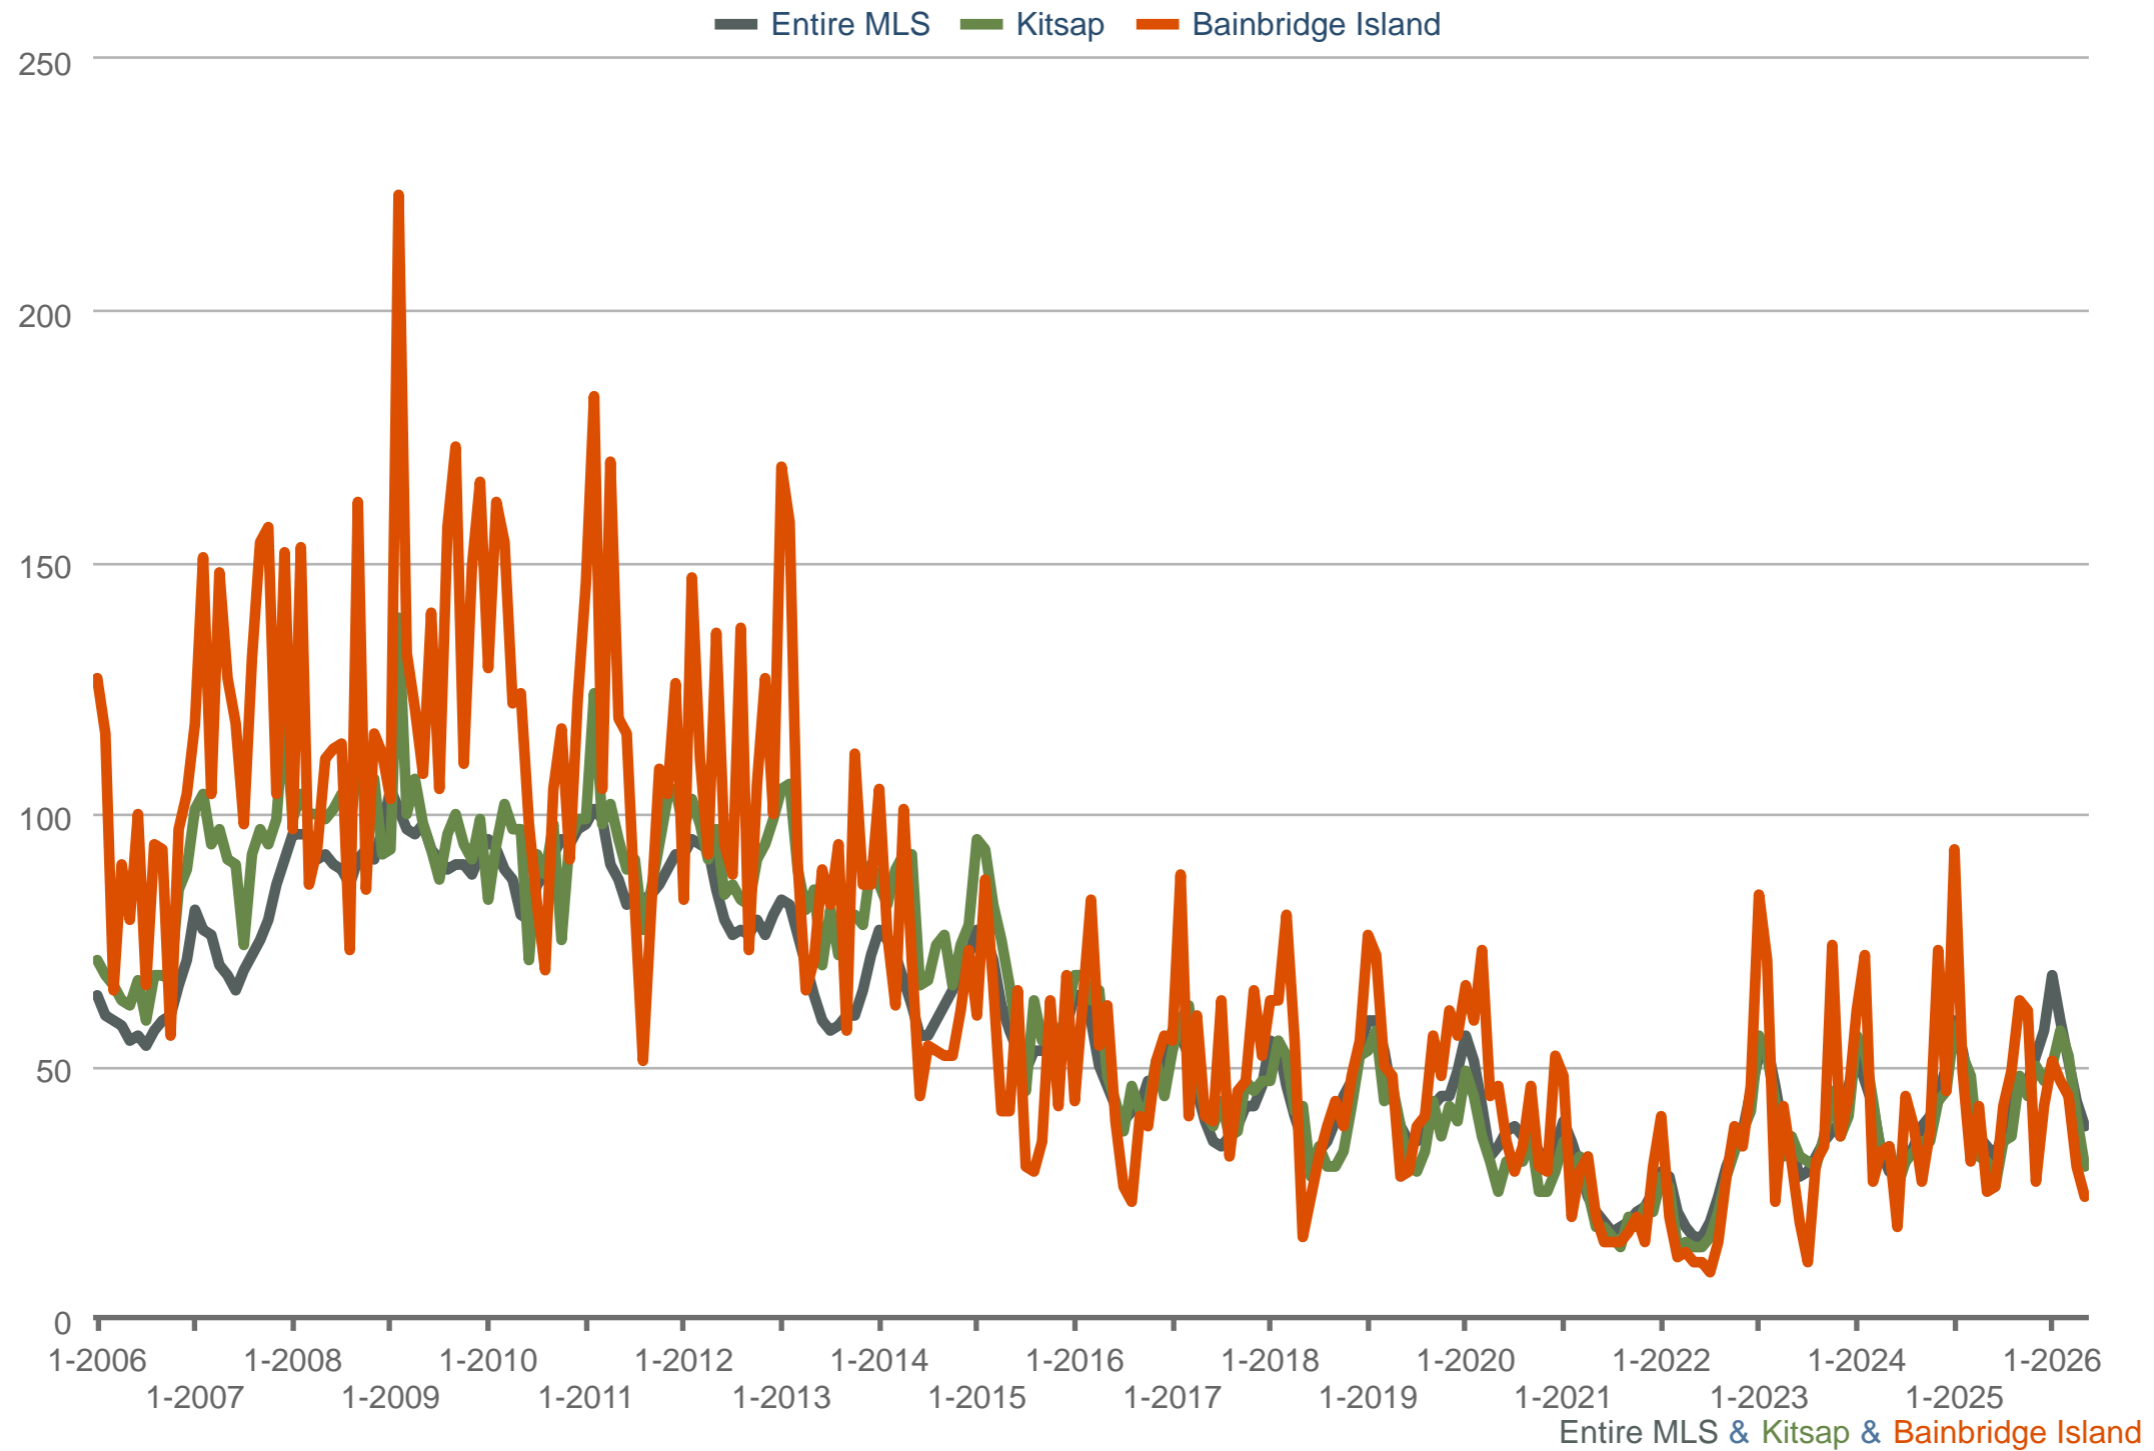

### Average Days on Market

Each data point is one month of activity. Data is from June 24, 2026.