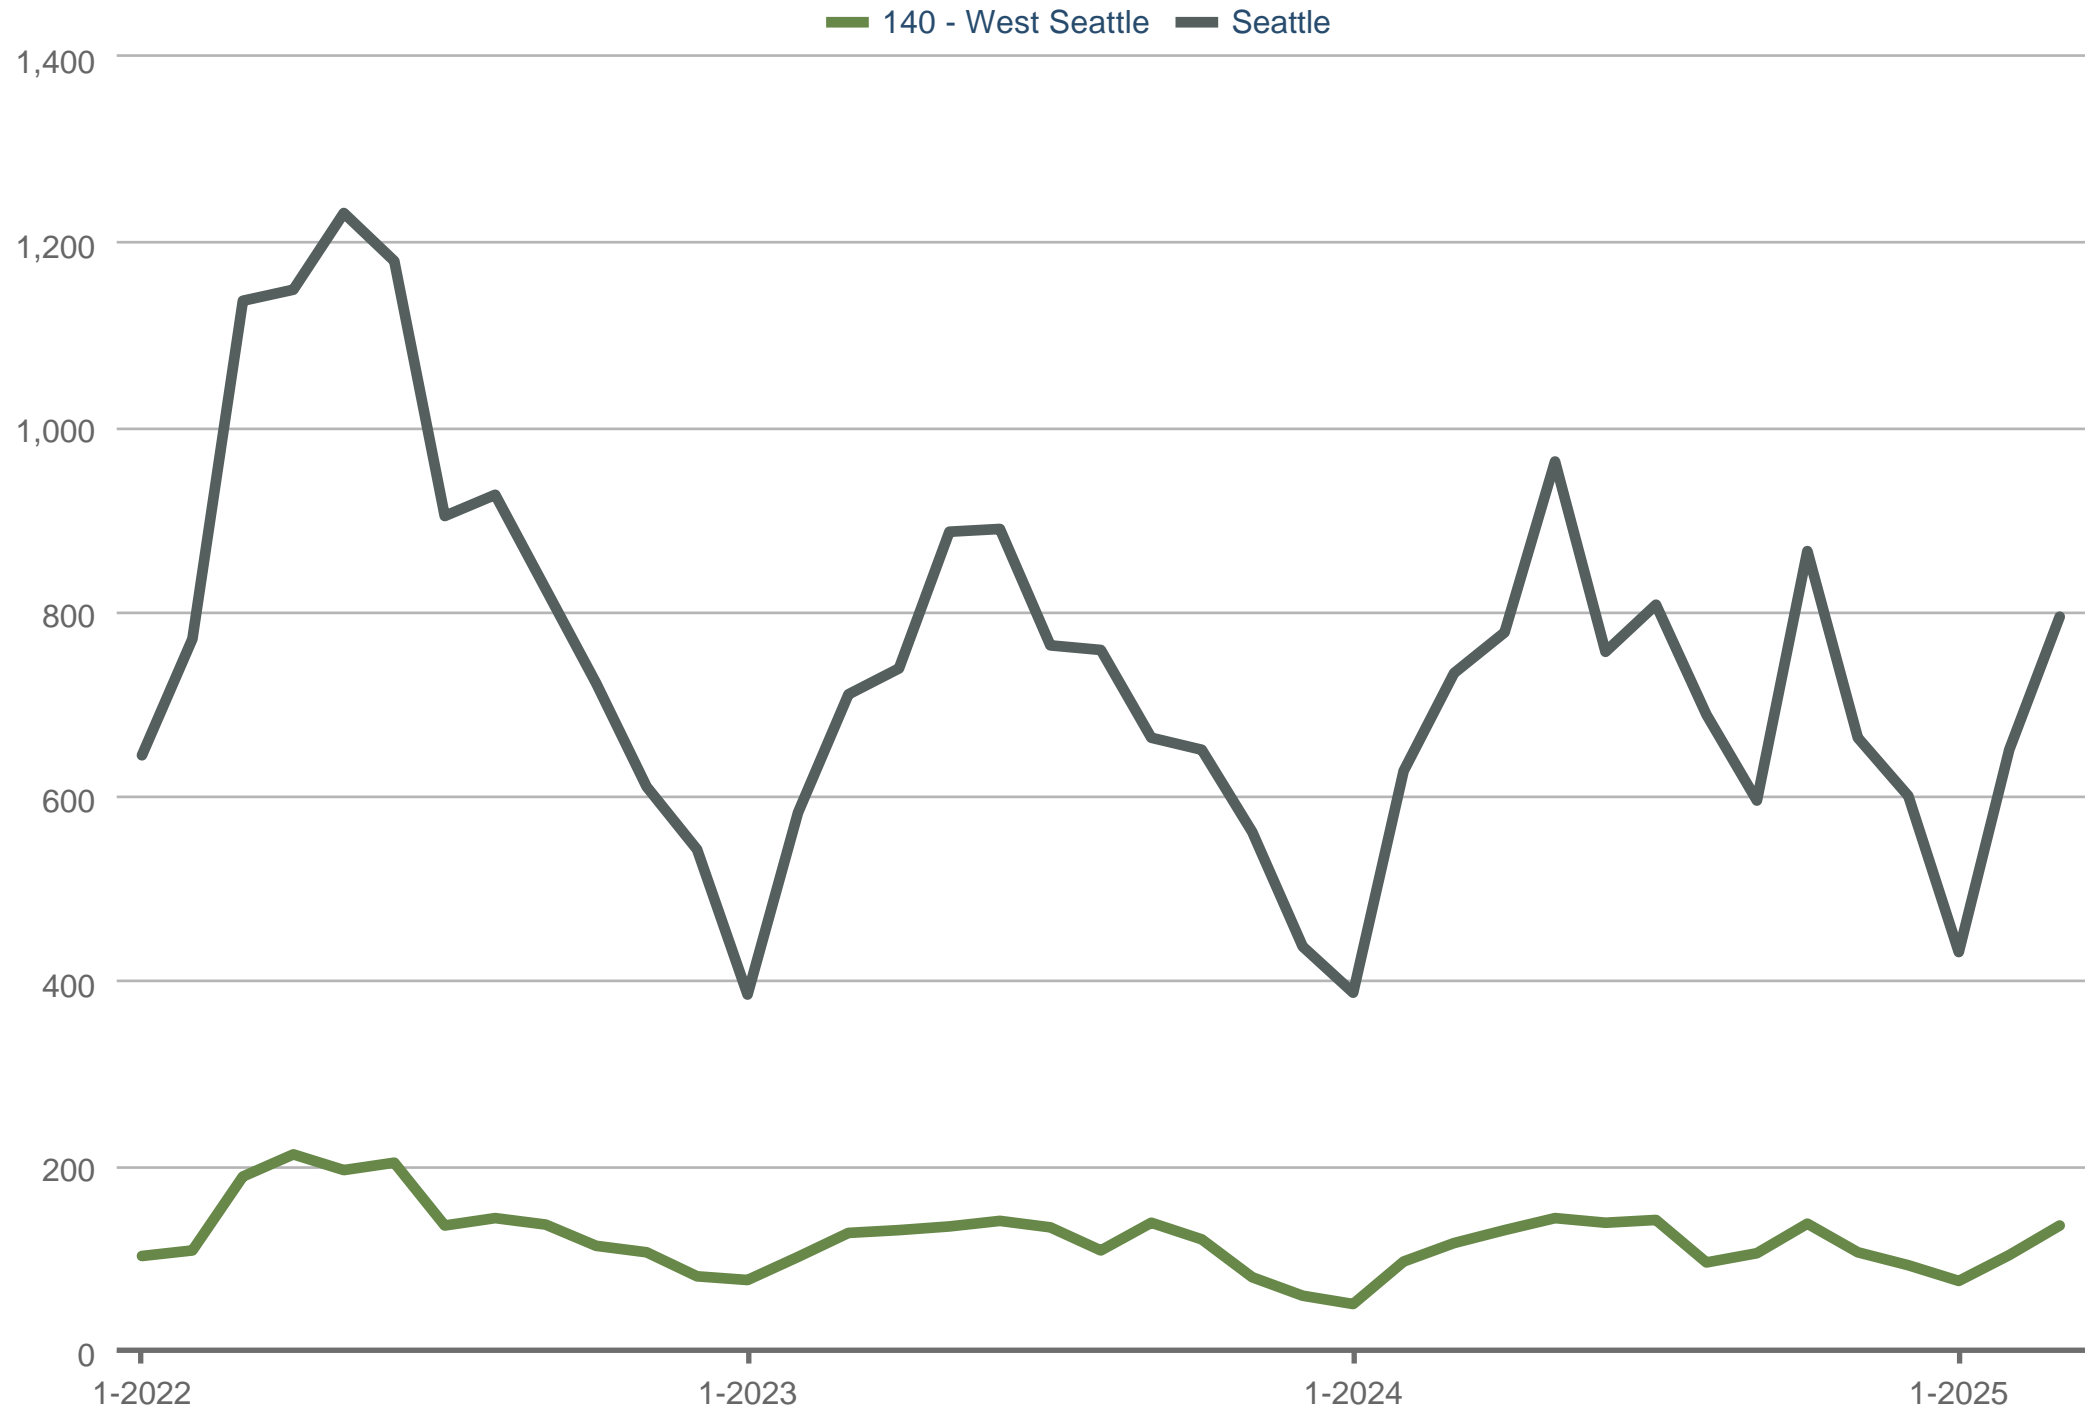

### Closed Sales

140 - West Seattle & Seattle

Each data point is one month of activity. Data is from April 4, 2025.