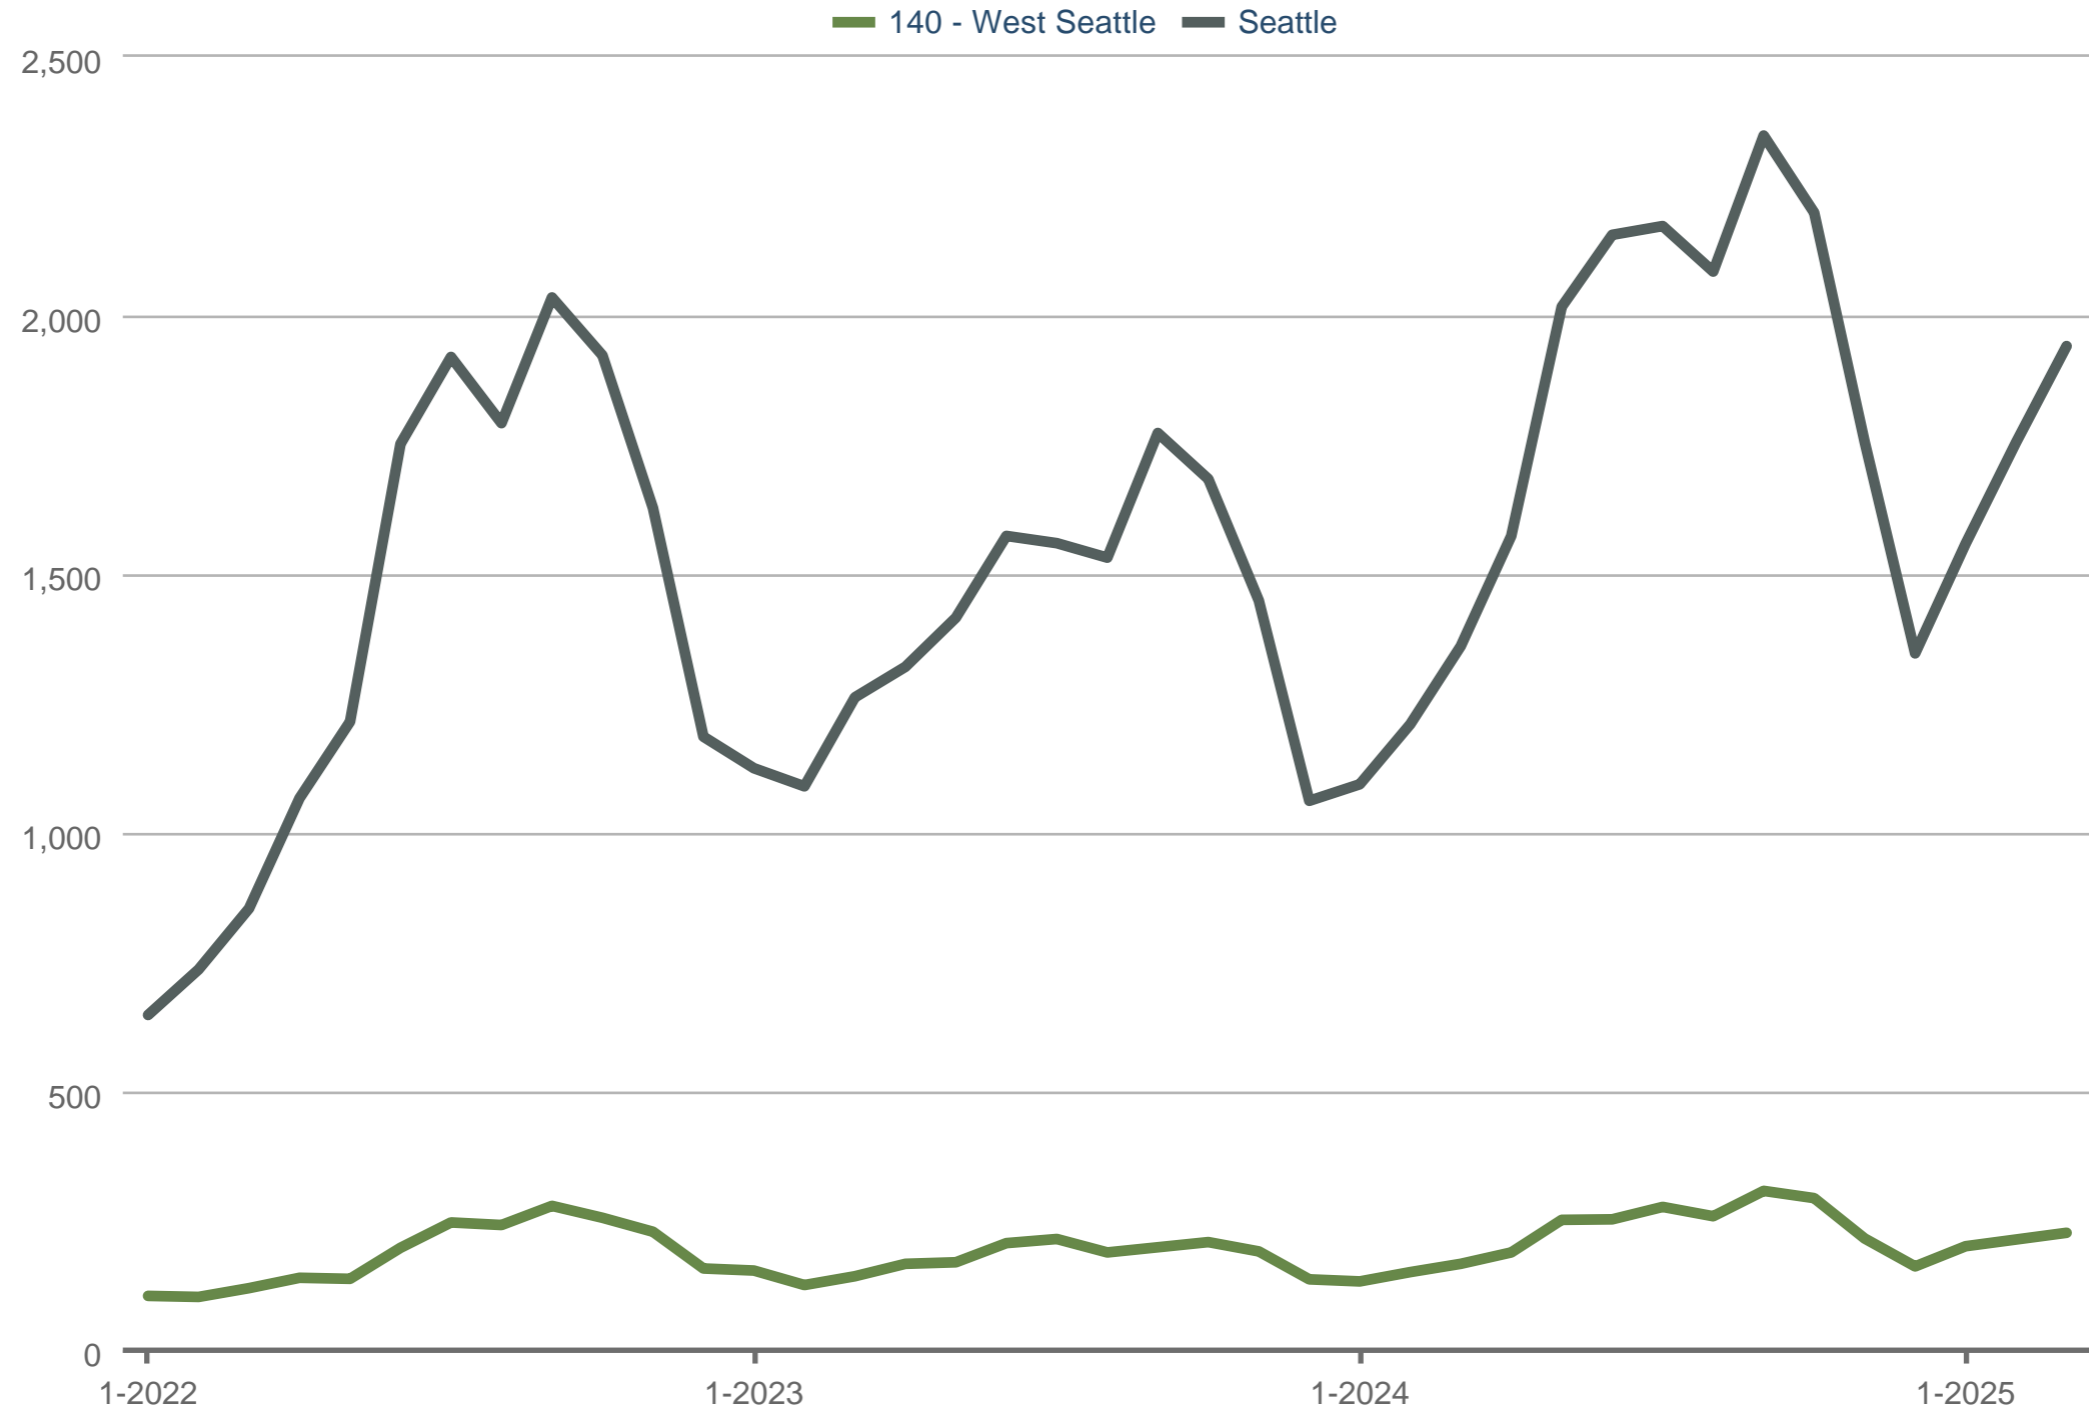

Homes for Sale

140 - West Seattle & Seattle

Each data point is one month of activity. Data is from April 4, 2025.