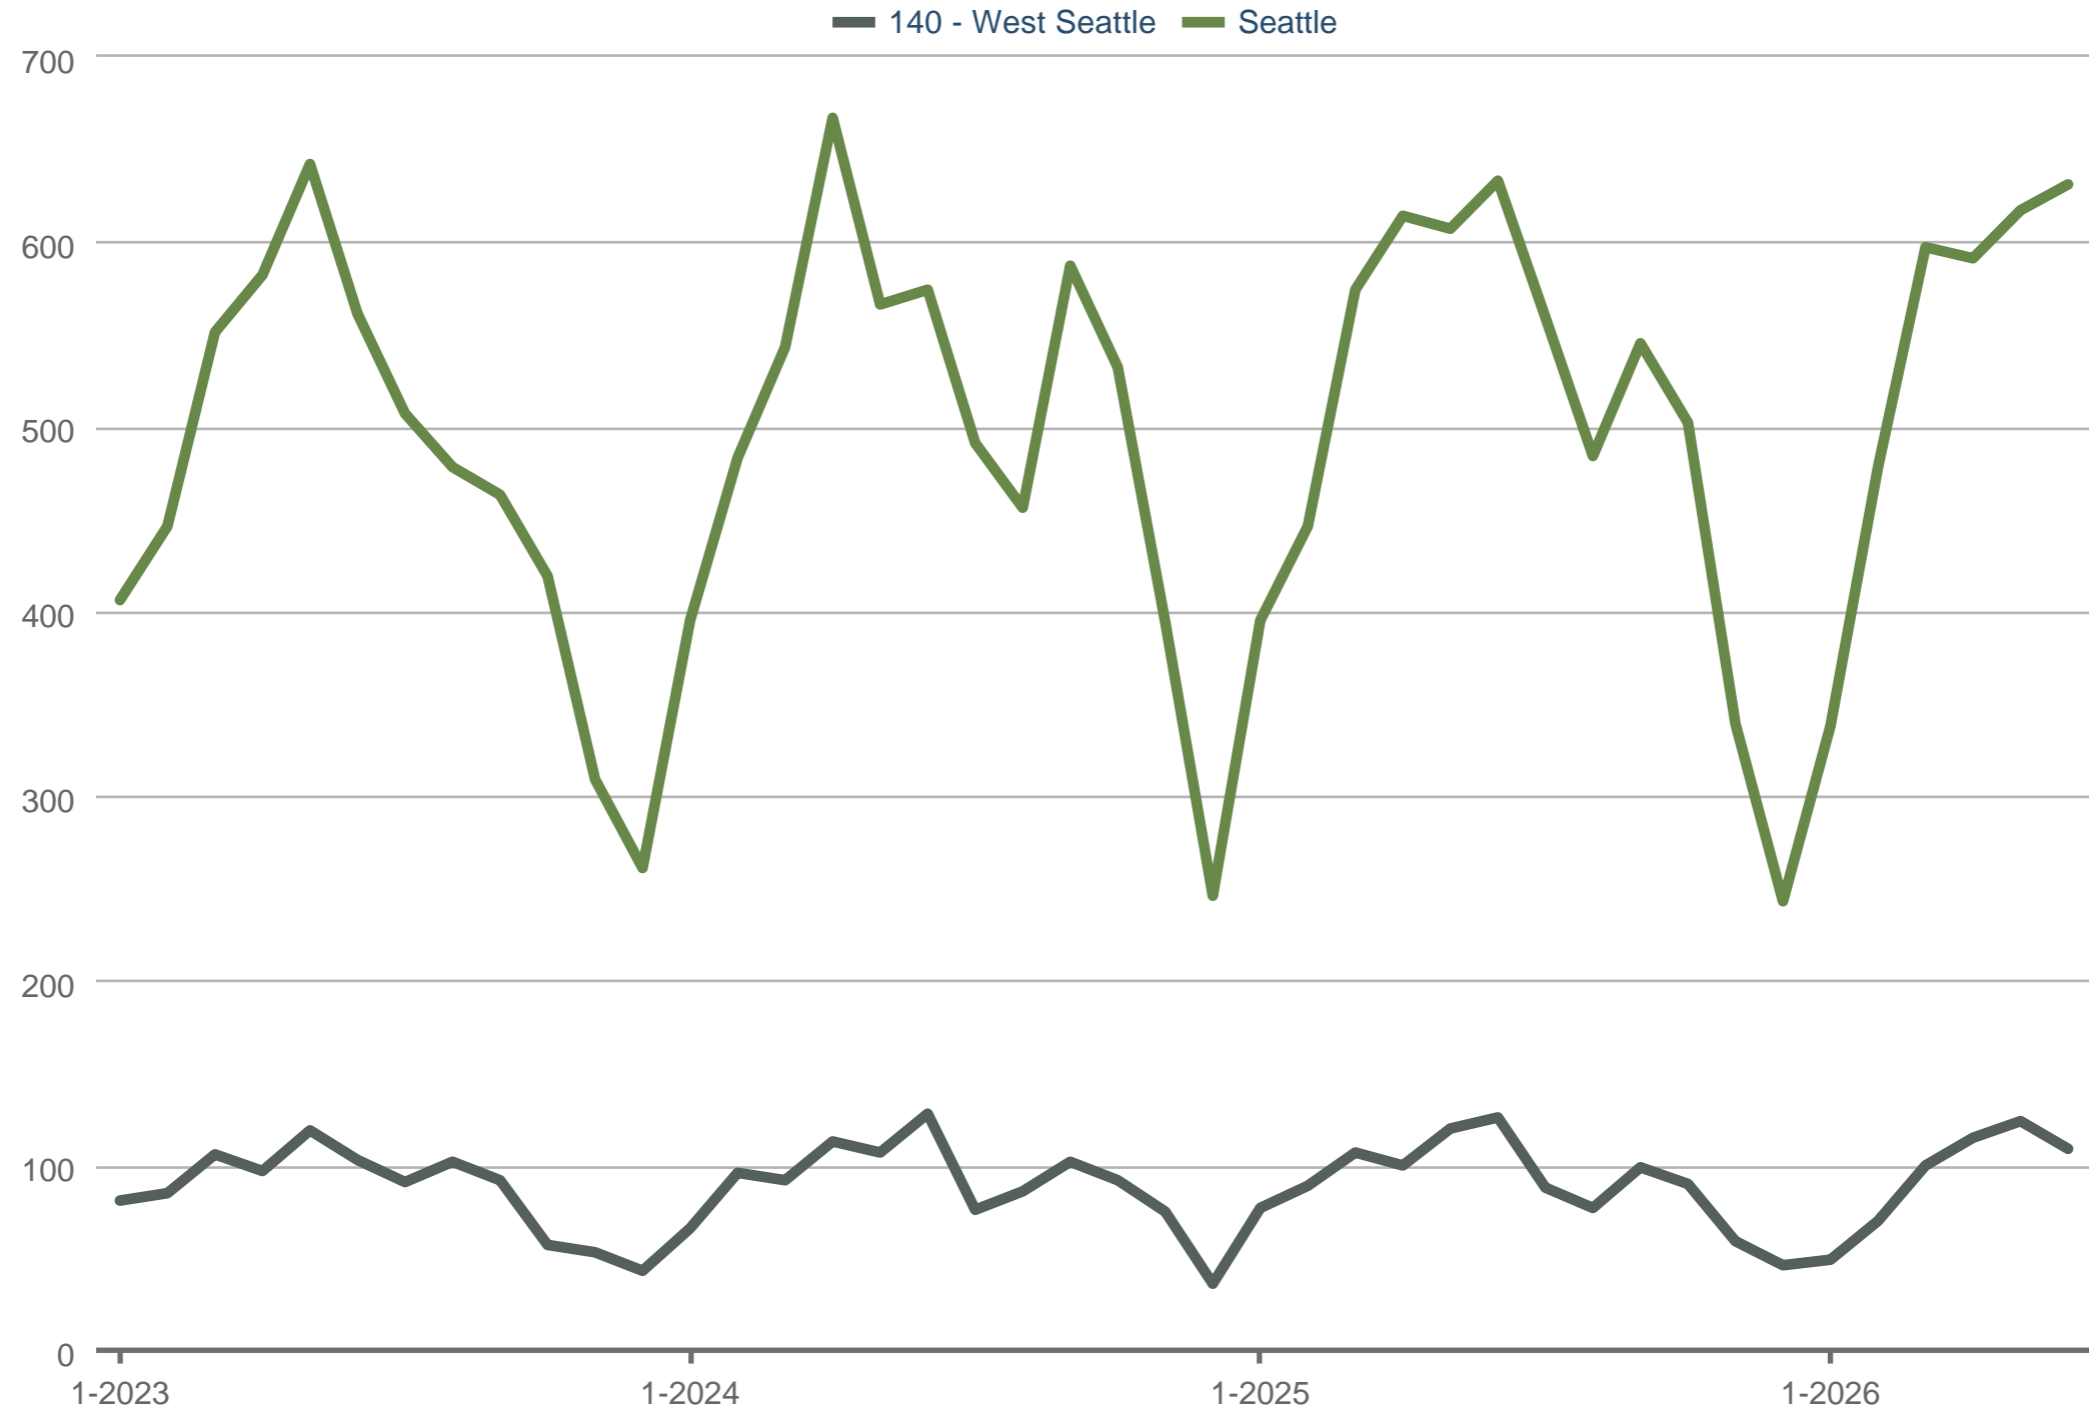

Pending Sales

140 - West Seattle & Seattle: Residential

Each data point is one month of activity. Data is from July 7, 2026.