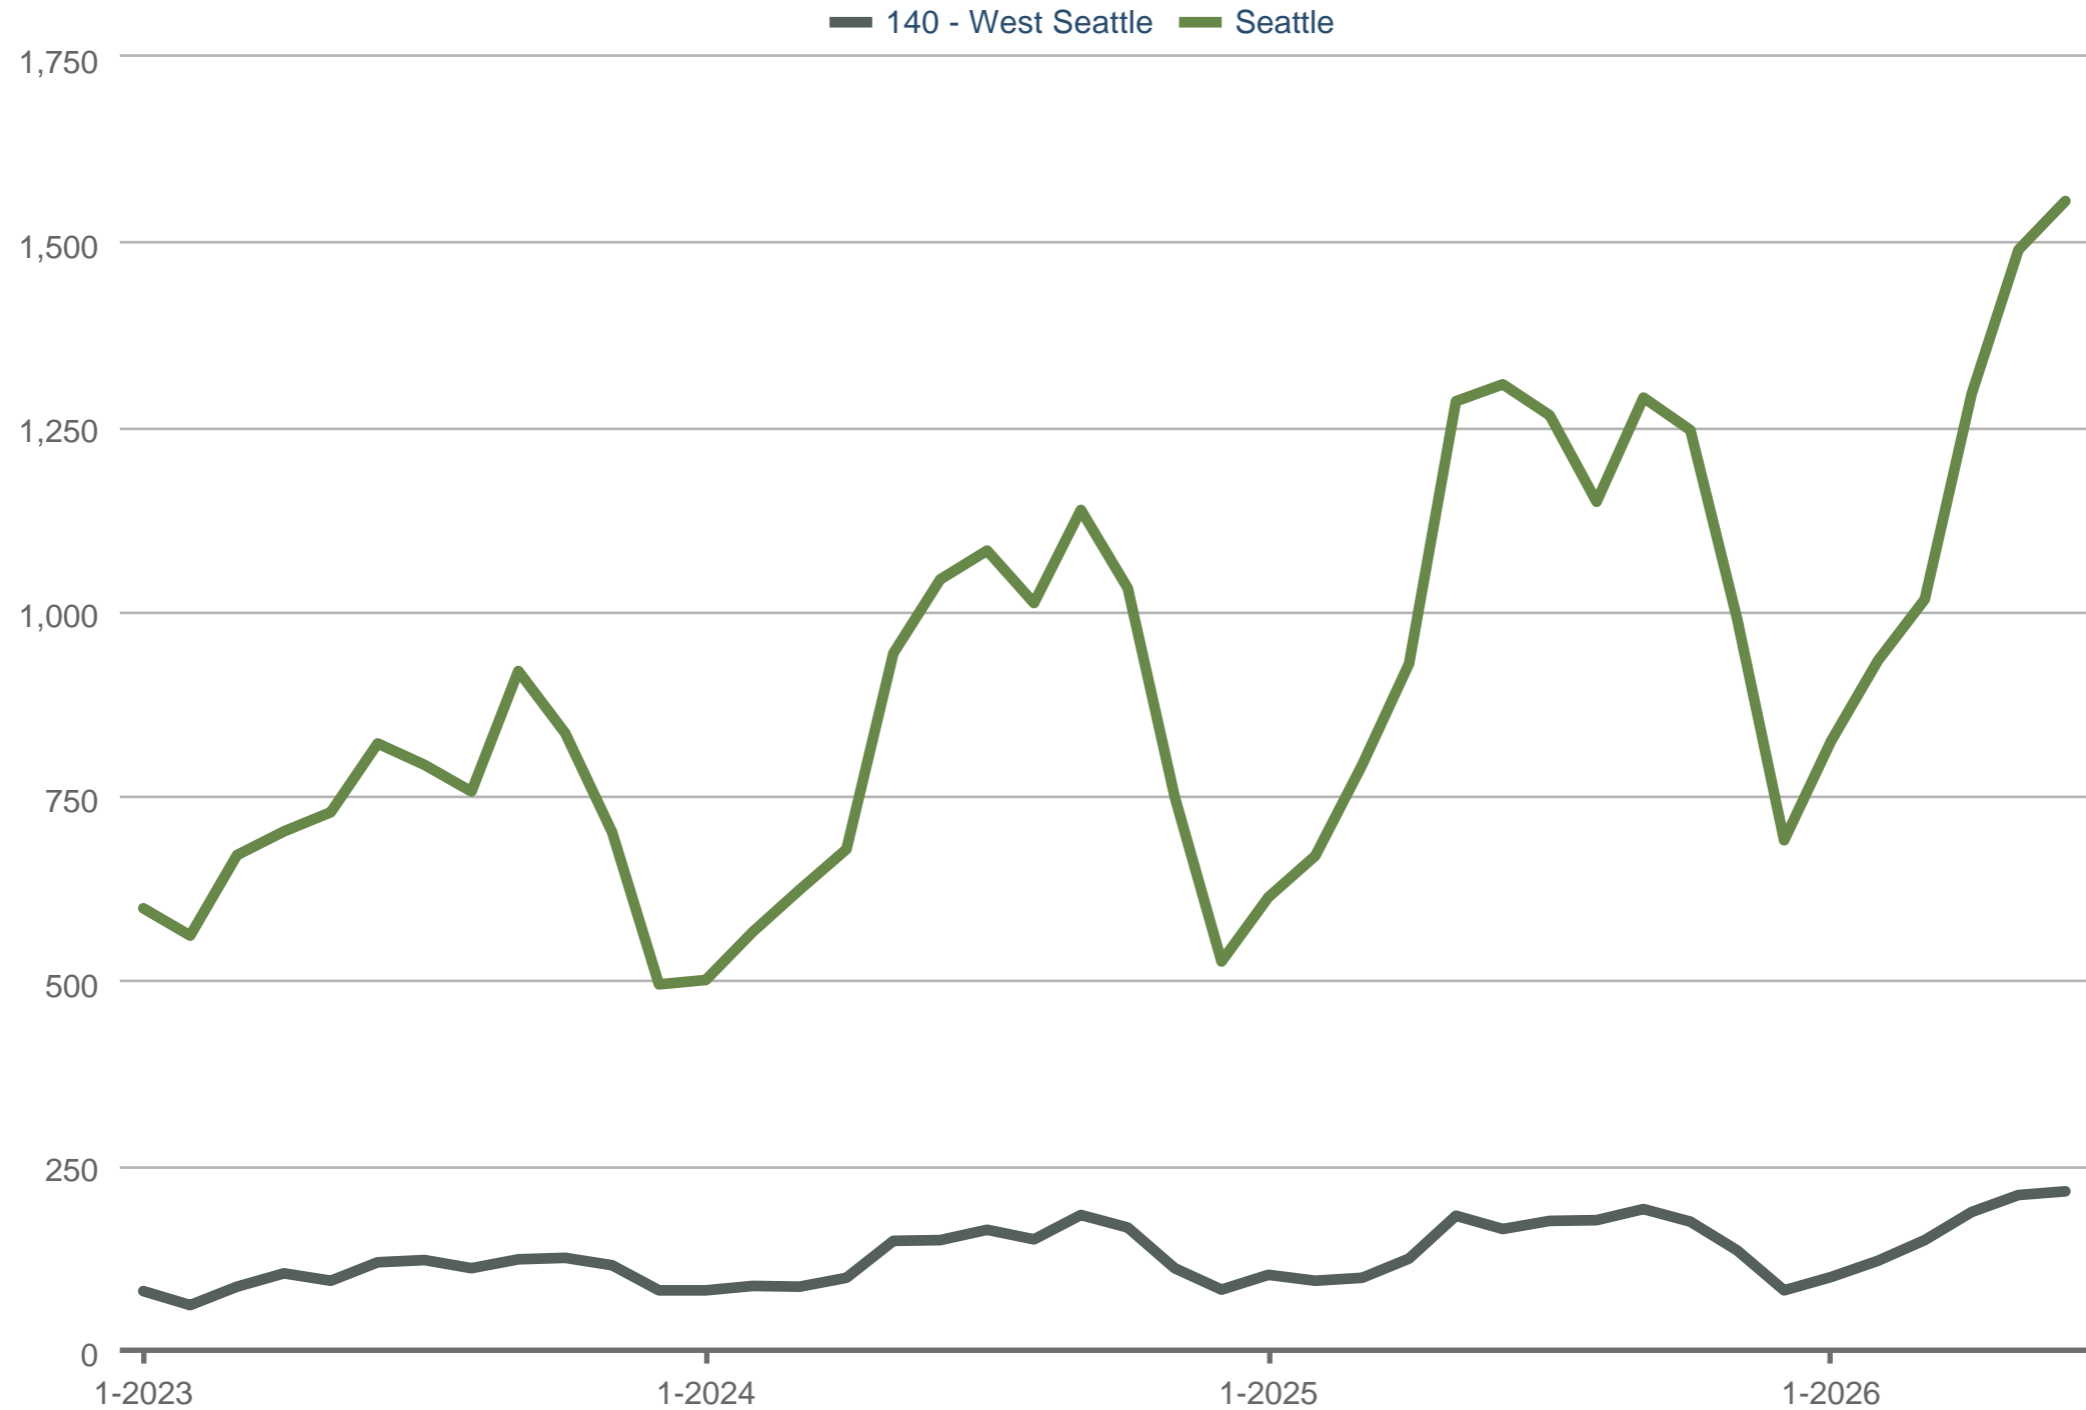

### Homes for Sale

140 - West Seattle & Seattle: Residential

Each data point is one month of activity. Data is from July 7, 2026.